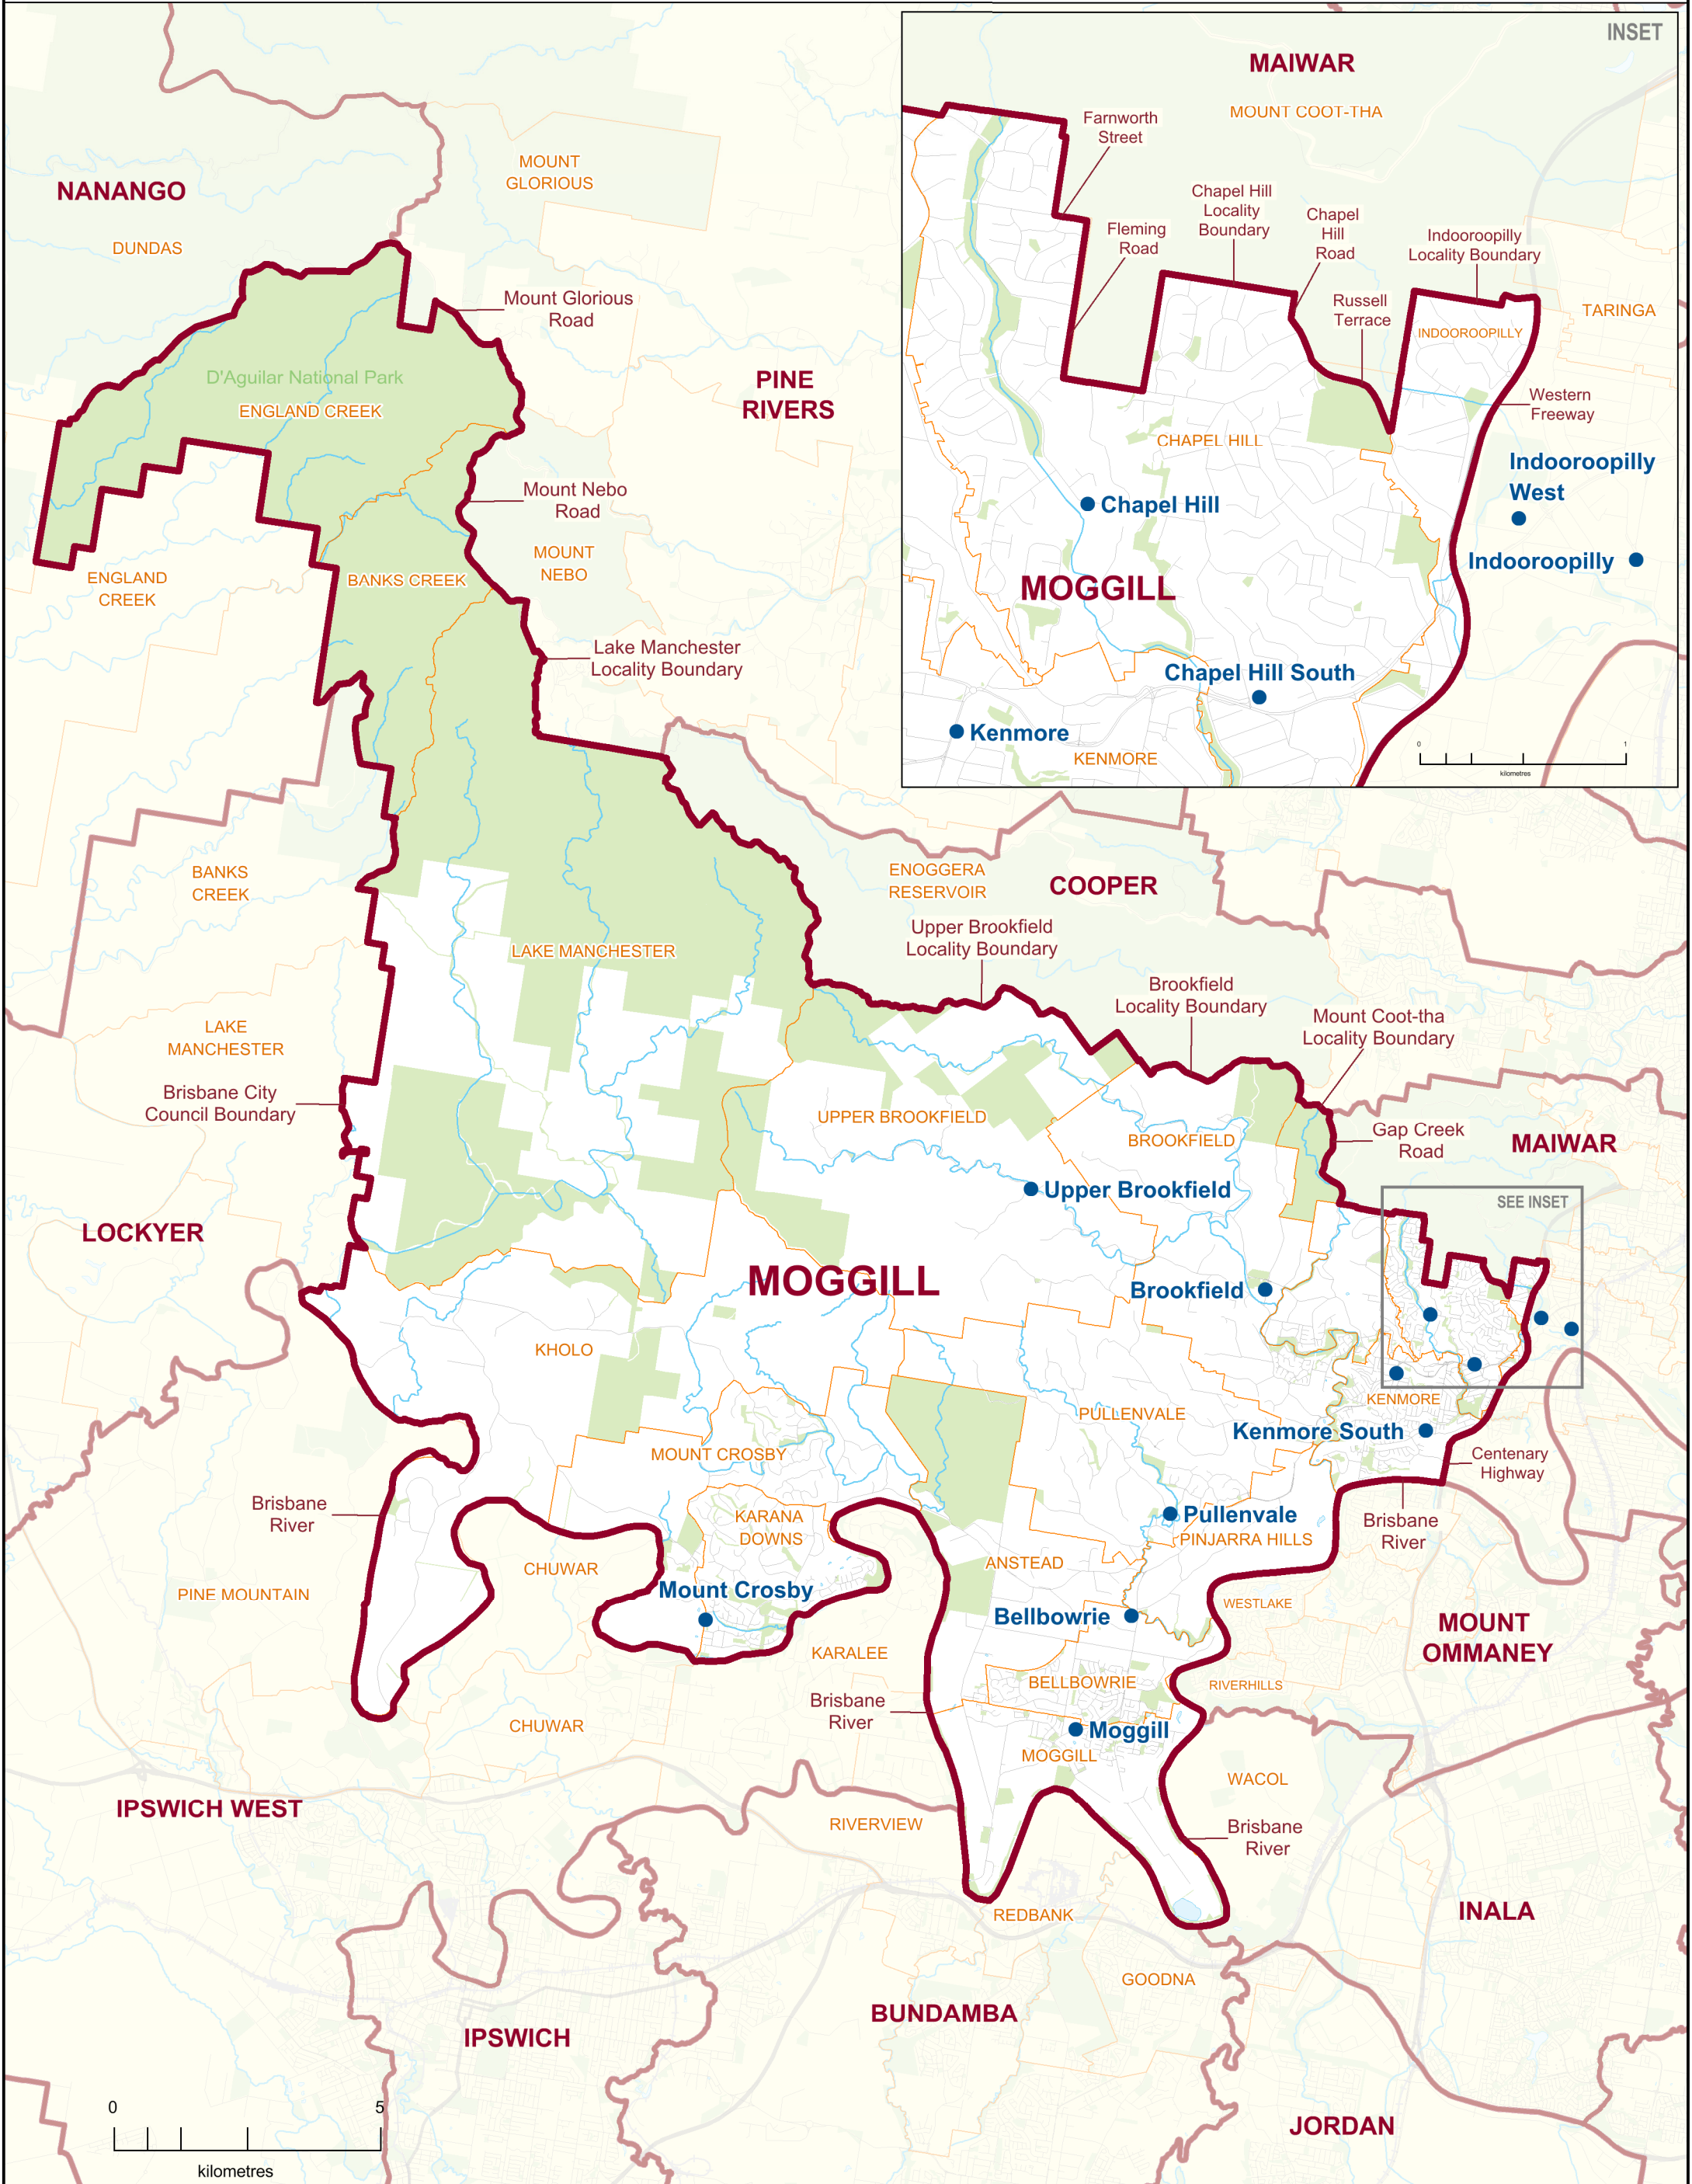

2017 QUEENSLAND STATE ELECTION
Polling Booth Locations
ELECTORAL DISTRICT OF
MOGGILL
ELECTION DATE: 25 November 2017

- Polling Booth
- District Boundary
- Locality Boundary
- Road
- Watercourse / Waterbody
- Reserve / Park

DISCLAIMER
 This map has been produced by the ECQ as a guide only, to show electoral boundaries and polling booths.
 This product was created using datasets from various authoritative sources and has been provided 'As Is'. ECQ therefore does not accept liability for any expenses, losses, damages caused by use of this product.

Polling Booth Locations

ELECTORAL DISTRICT OF MOGGILL

Polling Booth Name	Polling Booth Address	Opening Hours: Saturday, 25 November 2017 (8am-6pm)	Wheelchair Access
Bellbowrie	Bellbowrie Community Church, 3077 Moggill Road, BELLBOWRIE		F
Brookfield	Brookfield State School, Boscombe Road, BROOKFIELD		A
Chapel Hill	Chapel Hill State School (Arts Building), 20 Ironbark Road, CHAPEL HILL		
Chapel Hill South	Uniting Church Worship Centre, Cnr Moggill & Chapel Hill Roads, CHAPEL HILL		A
Indooroopilly	Uniting Church Hall, Cnr Station and Musgrave Roads, INDOOROOPILLY		A
Indooroopilly West	Indooroopilly State School, Russell Terrace (Cnr Moggill Road), INDOOROOPILLY		A
Kenmore	Kenmore State School, 2052 Moggill Road, KENMORE		A
Kenmore South	Kenmore South State School, 16 Kersley Road, KENMORE		A
Moggill	Moggill State School, 3417 Moggill Road, MOGGILL		A
Mount Crosby	Mount Crosby State School, Mount Crosby Road, MOUNT CROSBY		A
Pullenvale	Pullenvale State School, 120 Grandview Road, PULLENVALE		A
Upper Brookfield	Upper Brookfield State School, 496 Upper Brookfield Road, UPPER BROOKFIELD		F

Wheelchair Access: F = Full access A = Assisted access

All-Districts Centres

Electors from any district may cast their vote at any of these All-Districts Centre Polling Booths without having to complete a declaration form: