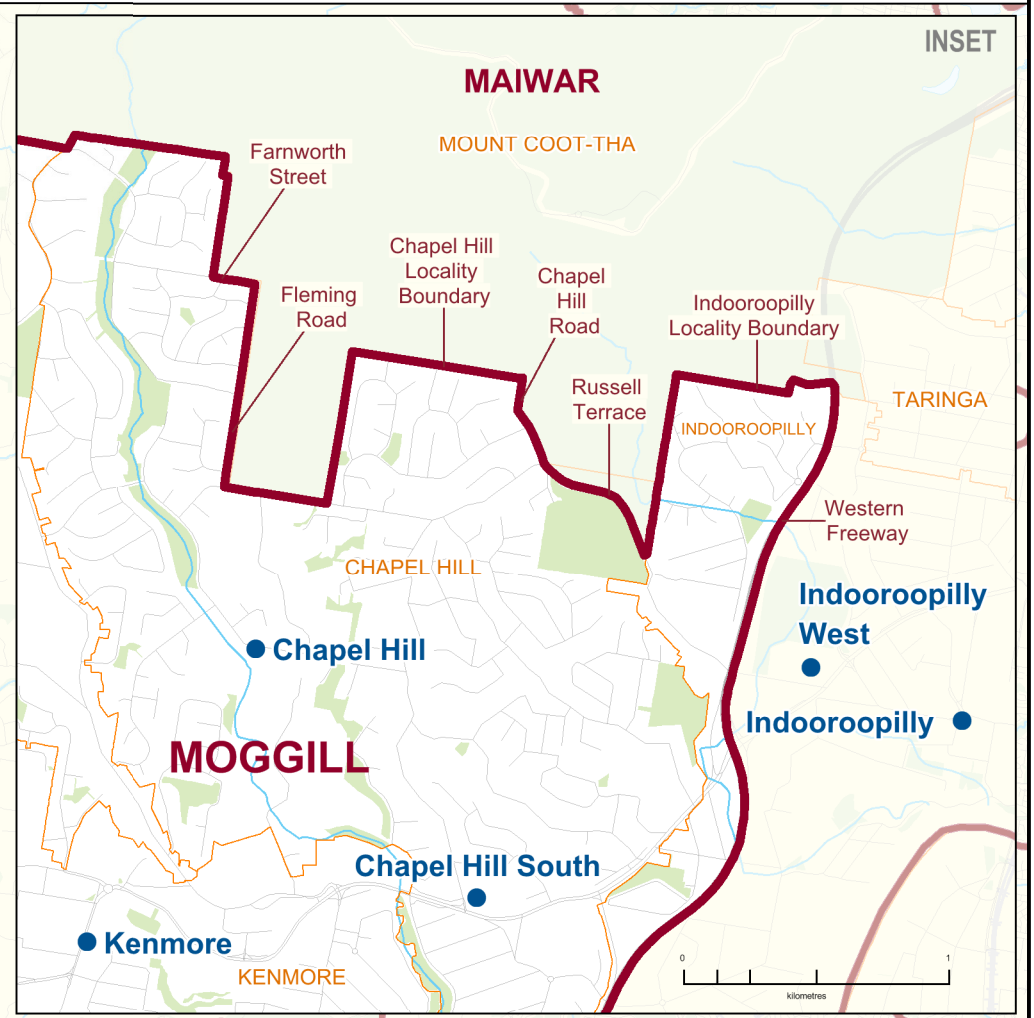

2017 QUEENSLAND STATE ELECTION
Polling Booth Locations
ELECTORAL DISTRICT OF
MOGGILL
ELECTION DATE: 25 November 2017

- Polling Booth
- District Boundary
- Locality Boundary
- Road
- Watercourse / Waterbody
- Reserve / Park

DISCLAIMER
 This map has been produced by the ECQ as a guide only, to show electoral boundaries and polling booths.
 This product was created using datasets from various authoritative sources and has been provided 'As Is'. ECQ therefore does not accept liability for any expenses, losses, damages caused by use of this product.