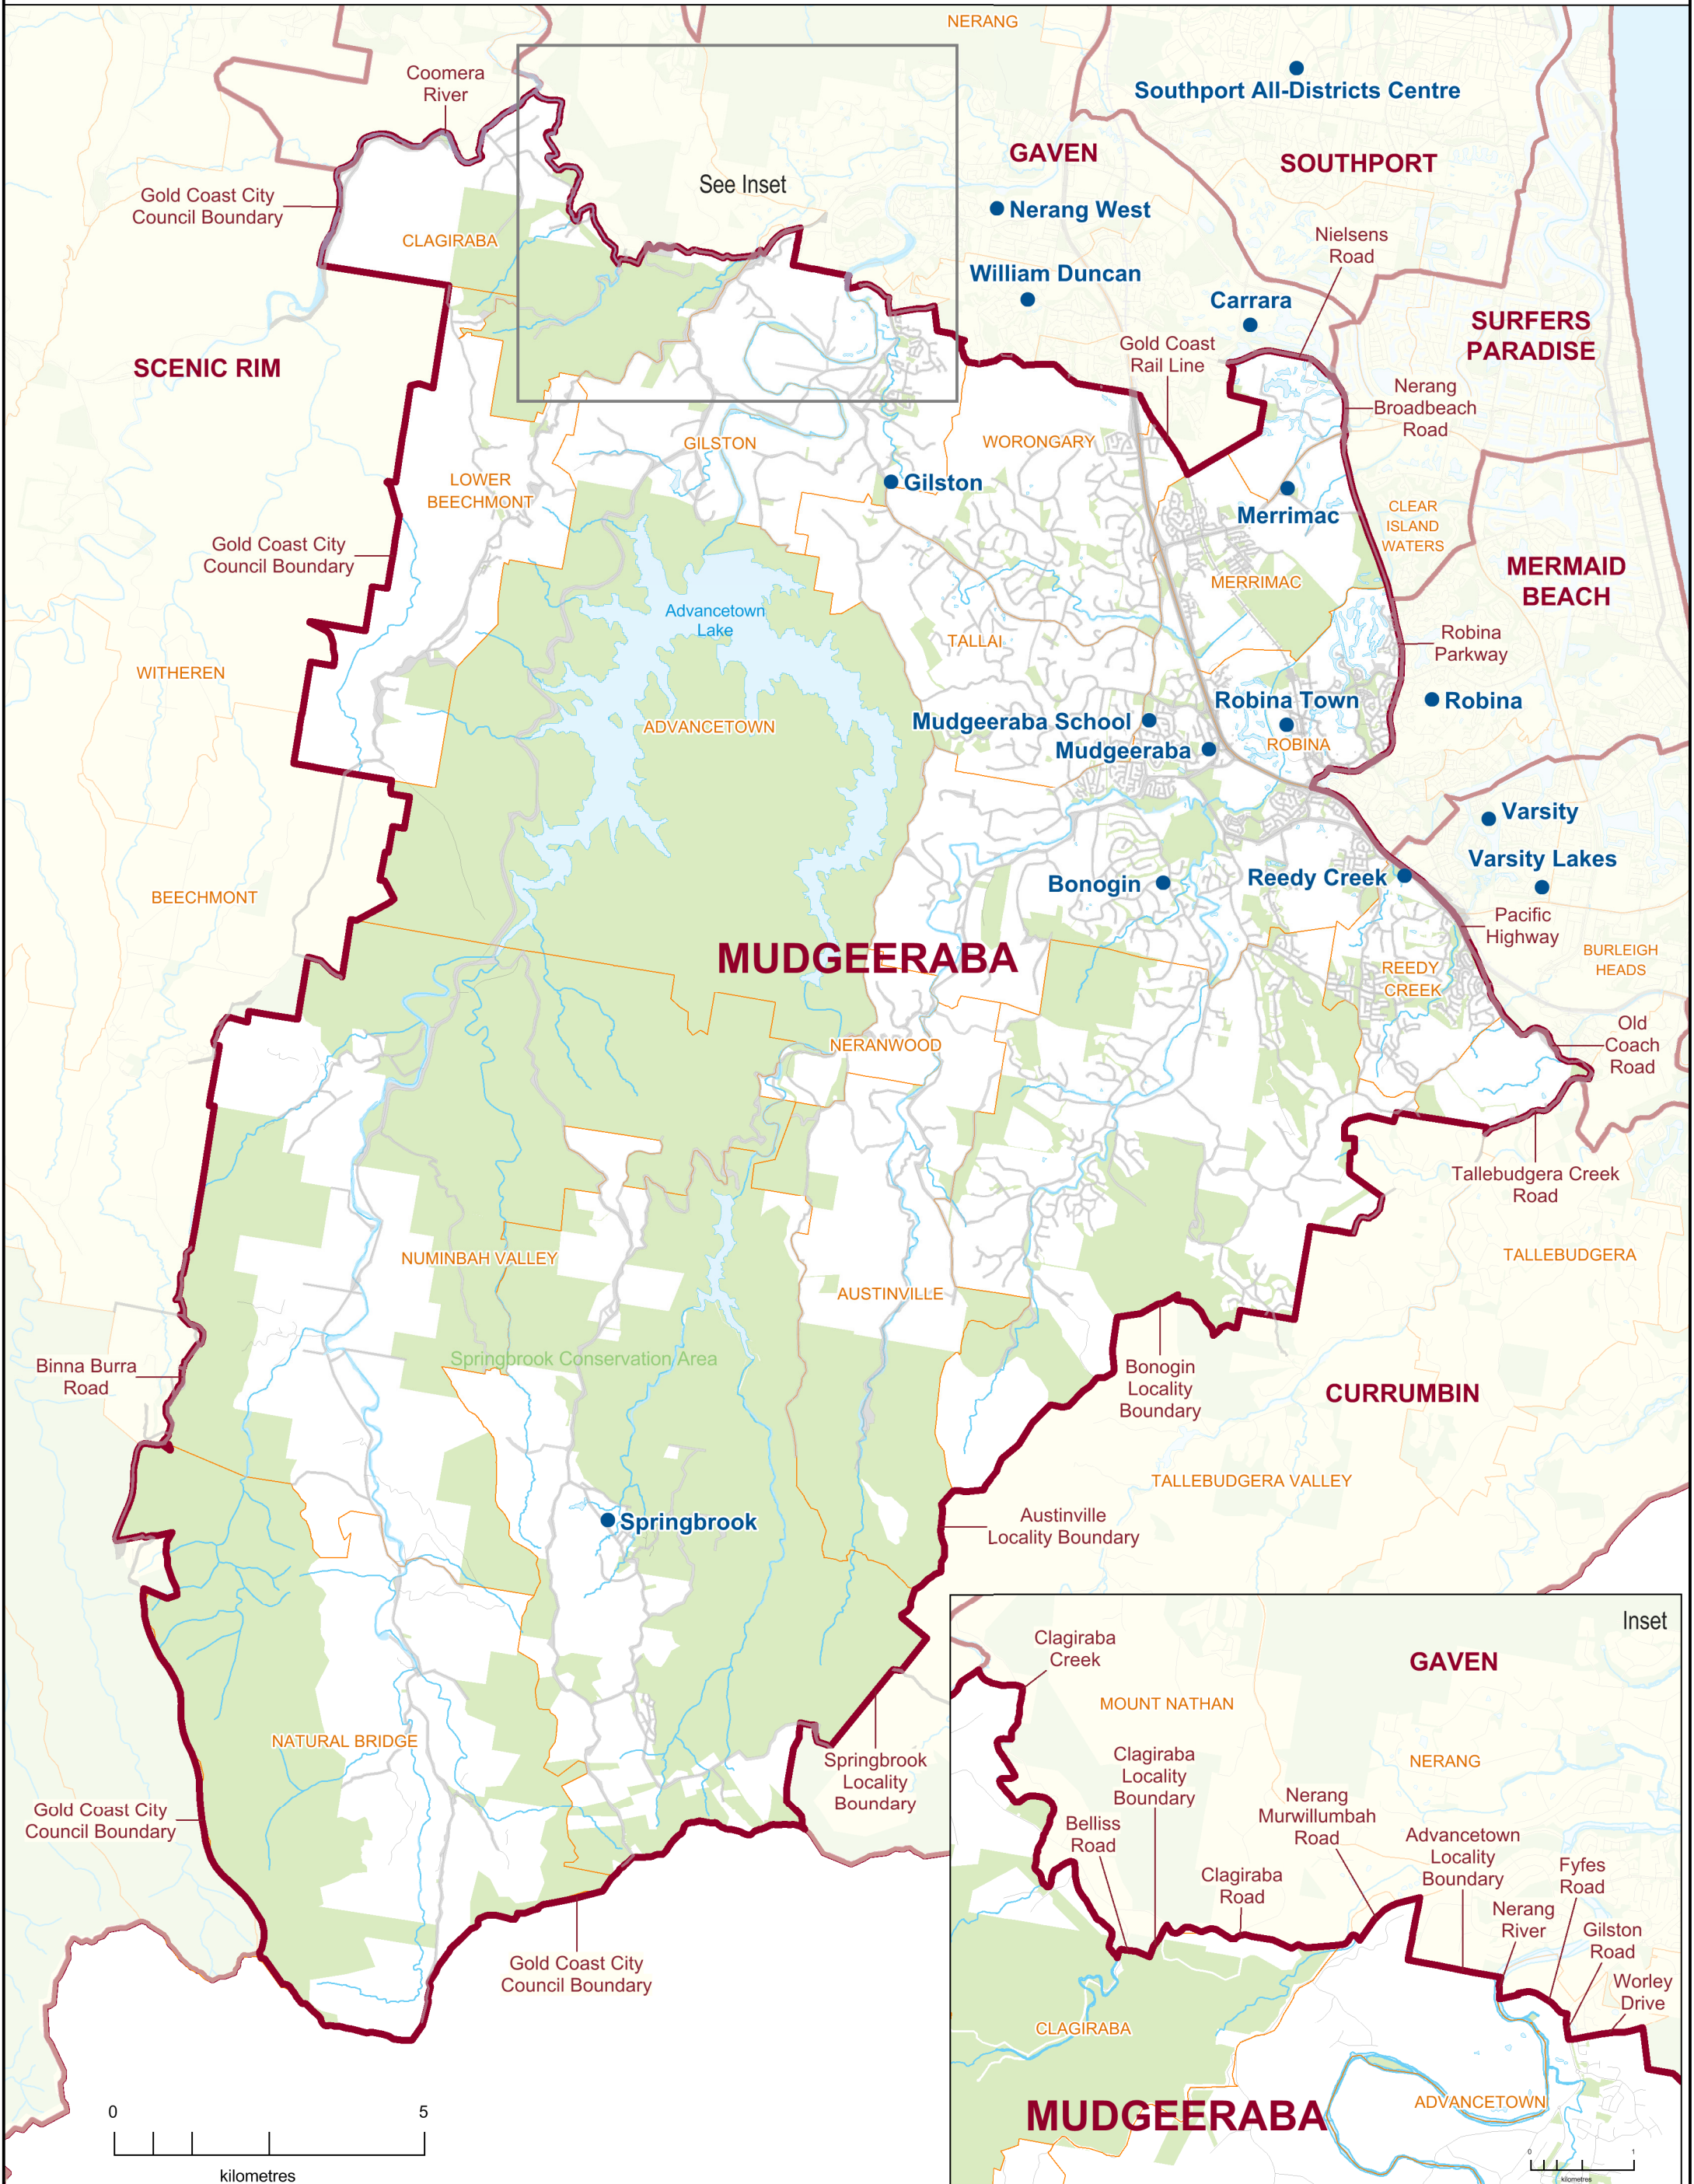

2017 QUEENSLAND STATE ELECTION
Polling Booth Locations
ELECTORAL DISTRICT OF
MUDGEERABA
ELECTION DATE: 25 November 2017

- Polling Booth
- District Boundary
- Locality Boundary
- Road
- Watercourse / Waterbody
- Reserve / Park

DISCLAIMER
 This map has been produced by the ECQ as a guide only, to show electoral boundaries and polling booths.
 This product was created using datasets from various authoritative sources and has been provided 'As Is'. ECQ therefore does not accept liability for any expenses, losses, damages caused by use of this product.

Polling Booth Locations

ELECTORAL DISTRICT OF MUDGEERABA

Polling Booth Name	Polling Booth Address	Opening Hours: Saturday, 25 November 2017 (8am-6pm)	Wheelchair Access
Bonogin	Catholic Church Mudgeeraba, 2A Wallaby Drive, MUDGEERABA		F
Carrara	Emmanuel College, Birmingham Road, CARRARA		F
Gilston	Gilston State School, 588 Worongary Road, GILSTON		F
Merrimac	Merrimac State School, Boowaggan Road, MERRIMAC		F
Mudgeeraba	Mudgeeraba Special School, School Street, MUDGEERABA		F
Mudgeeraba School	Mudgeeraba State School, Old Coach Road, MUDGEERABA		A
Nerang West	Nerang State High School, Weedons Road, NERANG		A
Reedy Creek	Kings Christian Centre, 68 Gemvale Road, REEDY CREEK		
Robina	Robina State School, Killarney Avenue (entry via Glen Eagles Dr), ROBINA		F
Robina Town	Robina State High School, Investigator Drive, ROBINA		A
Springbrook	Springbrook State School, 2327 Springbrook Road, SPRINGBROOK		A
Varsity	Varsity State College, Christine Avenue, VARSITY LAKES		F
Varsity Lakes	Community Centre, (Off Mattocks Road) Lyn Muller Lane, VARSITY LAKES		F
William Duncan	William Duncan State School, Explorers Way, HIGHLAND PARK		F