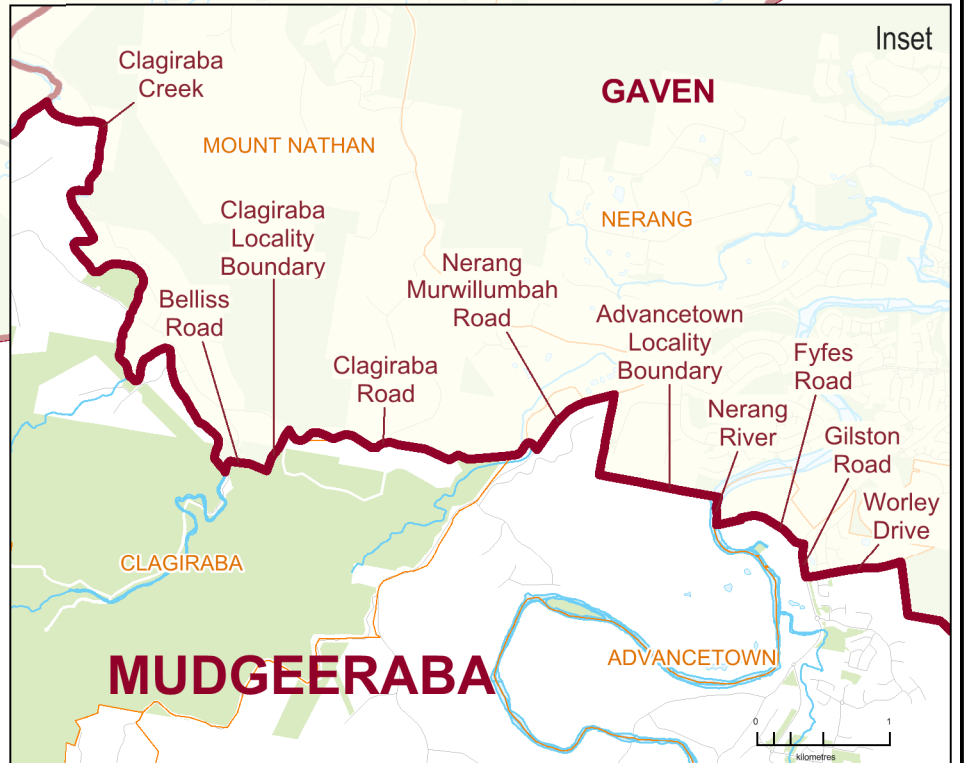

2017 QUEENSLAND STATE ELECTION
Polling Booth Locations
ELECTORAL DISTRICT OF
MUDGEERABA
ELECTION DATE: 25 November 2017

- Polling Booth
- District Boundary
- Locality Boundary
- Road
- Watercourse / Waterbody
- Reserve / Park

DISCLAIMER
 This map has been produced by the ECQ as a guide only, to show electoral boundaries and polling booths.
 This product was created using datasets from various authoritative sources and has been provided 'As Is'. ECQ therefore does not accept liability for any expenses, losses, damages caused by use of this product.

Polling Booth Locations

ELECTORAL DISTRICT OF MUDGEERABA

Polling Booth Name	Polling Booth Address	Opening Hours: Saturday, 25 November 2017 (8am-6pm)	Wheelchair Access
Bonogin	Catholic Church Mudgeeraba, 2A Wallaby Drive, MUDGEERABA		F
Carrara	Emmanuel College, Birmingham Road, CARRARA		F
Gilston	Gilston State School, 588 Worongary Road, GILSTON		F
Merrimac	Merrimac State School, Boowaggan Road, MERRIMAC		F
Mudgeeraba	Mudgeeraba Special School, School Street, MUDGEERABA		F
Mudgeeraba School	Mudgeeraba State School, Old Coach Road, MUDGEERABA		A
Nerang West	Nerang State High School, Weedons Road, NERANG		A
Reedy Creek	Kings Christian Centre, 68 Gemvale Road, REEDY CREEK		
Robina	Robina State School, Killarney Avenue (entry via Glen Eagles Dr), ROBINA		F
Robina Town	Robina State High School, Investigator Drive, ROBINA		A
Springbrook	Springbrook State School, 2327 Springbrook Road, SPRINGBROOK		A
Varsity	Varsity State College, Christine Avenue, VARSITY LAKES		F
Varsity Lakes	Community Centre, (Off Mattocks Road) Lyn Muller Lane, VARSITY LAKES		F
William Duncan	William Duncan State School, Explorers Way, HIGHLAND PARK		F