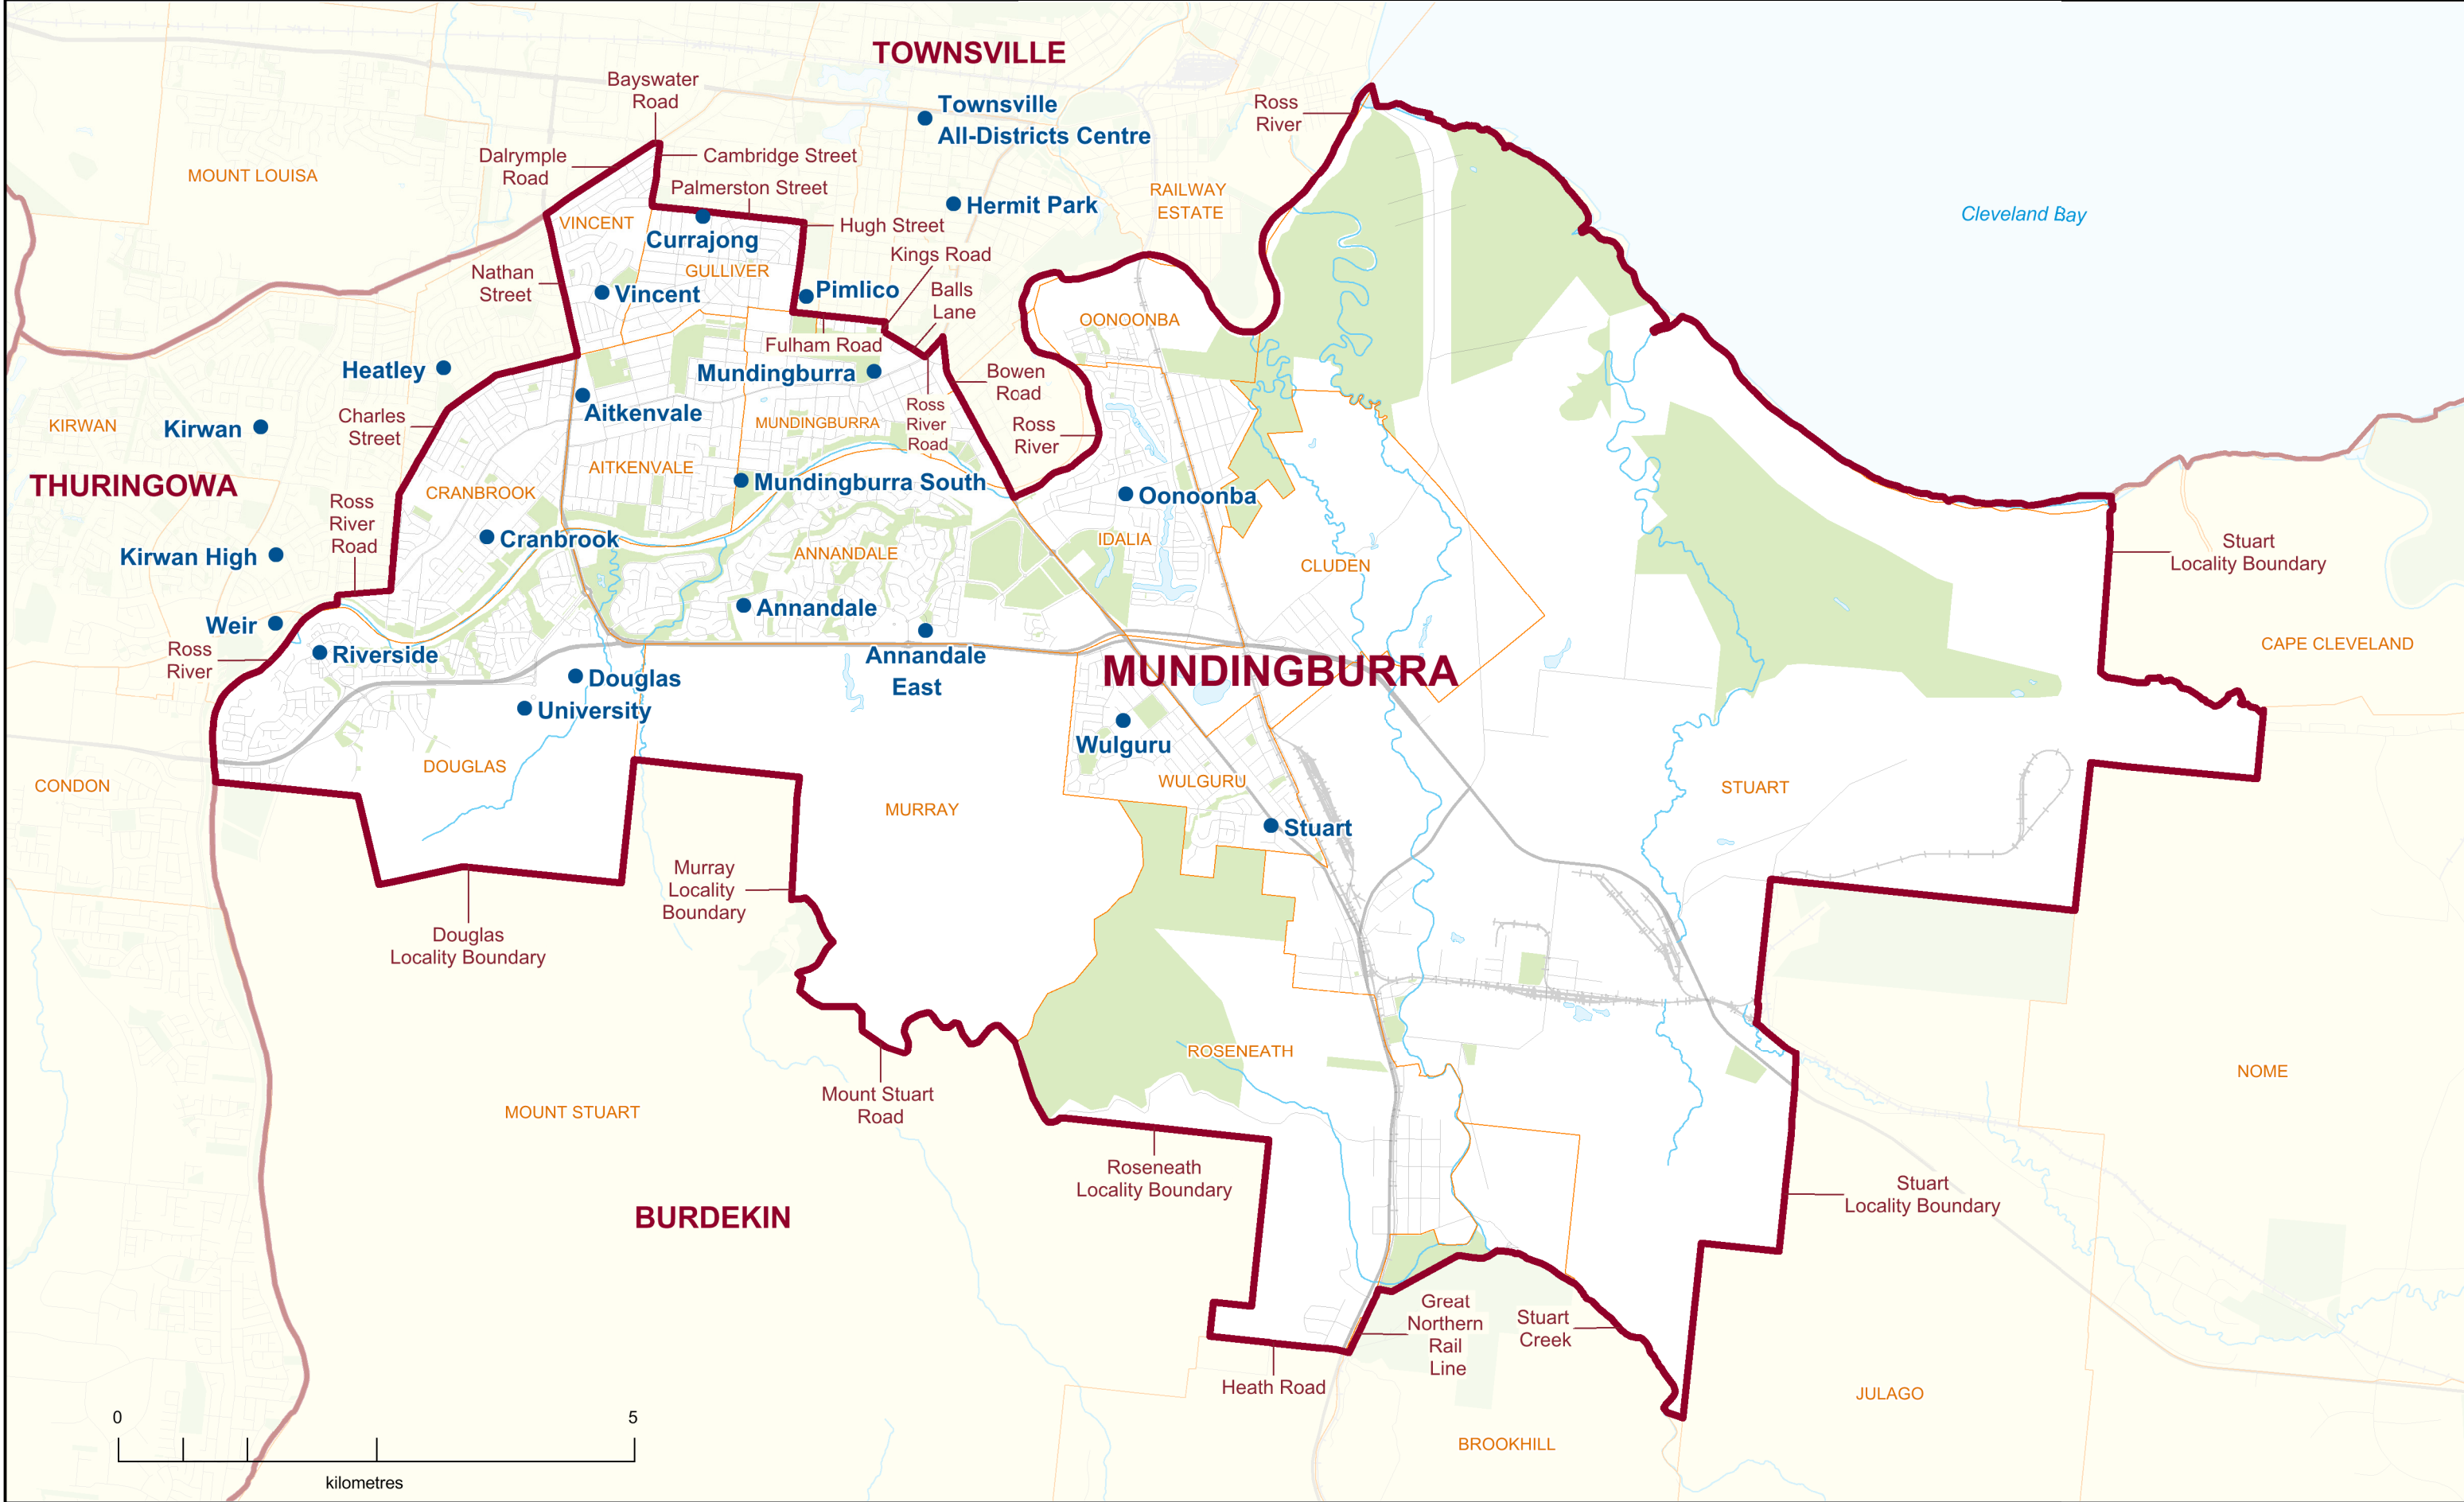

2017 QUEENSLAND STATE ELECTION
Polling Booth Locations
ELECTORAL DISTRICT OF
MUNDINGBURRA
ELECTION DATE: 25 November 2017

- Polling Booth
- District Boundary
- Locality Boundary
- Road
- Watercourse / Waterbody
- Reserve / Park

DISCLAIMER
 This map has been produced by the ECQ as a guide only, to show electoral boundaries and polling booths.
 This product was created using datasets from various authoritative sources and has been provided 'As Is'. ECQ therefore does not accept liability for any expenses, losses, damages caused by use of this product.