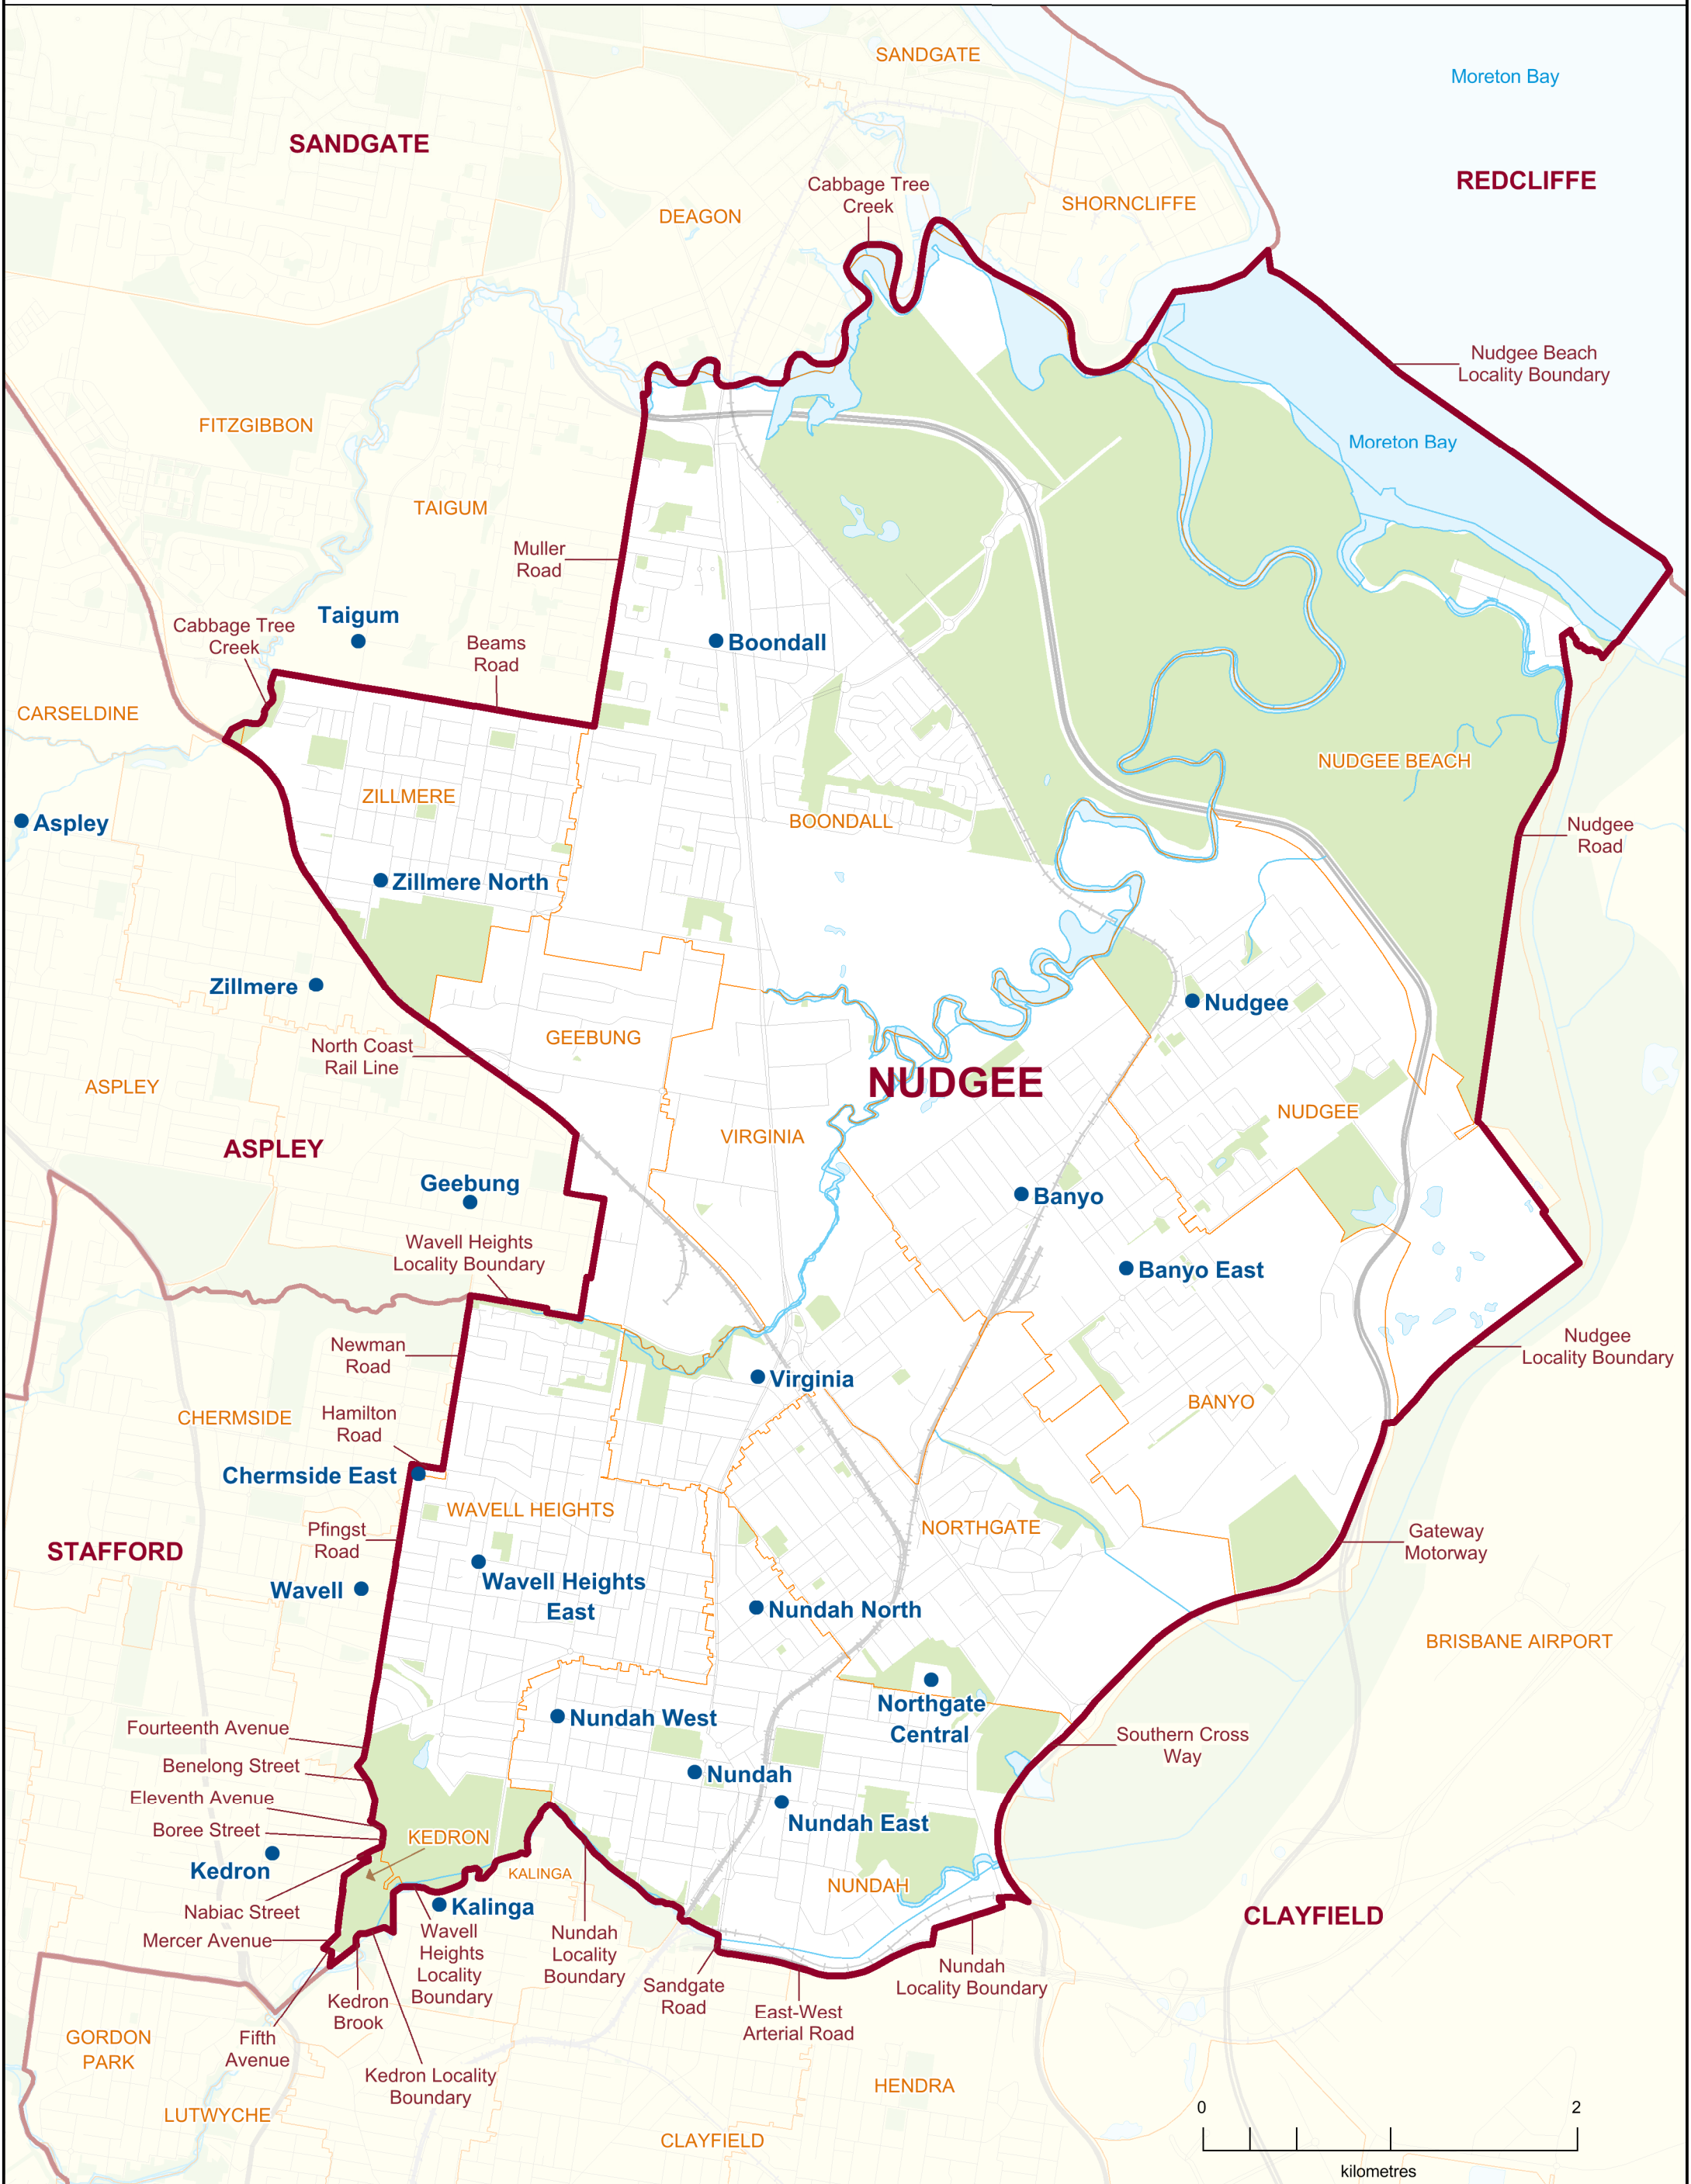

2017 QUEENSLAND STATE ELECTION
Polling Booth Locations
ELECTORAL DISTRICT OF
NUDGEE
ELECTION DATE: 25 November 2017

- Polling Booth
- District Boundary
- Locality Boundary
- Road
- Watercourse / Waterbody
- Reserve / Park

DISCLAIMER
 This map has been produced by the ECQ as a guide only, to show electoral boundaries and polling booths.
 This product was created using datasets from various authoritative sources and has been provided 'As Is'. ECQ therefore does not accept liability for any expenses, losses, damages caused by use of this product.