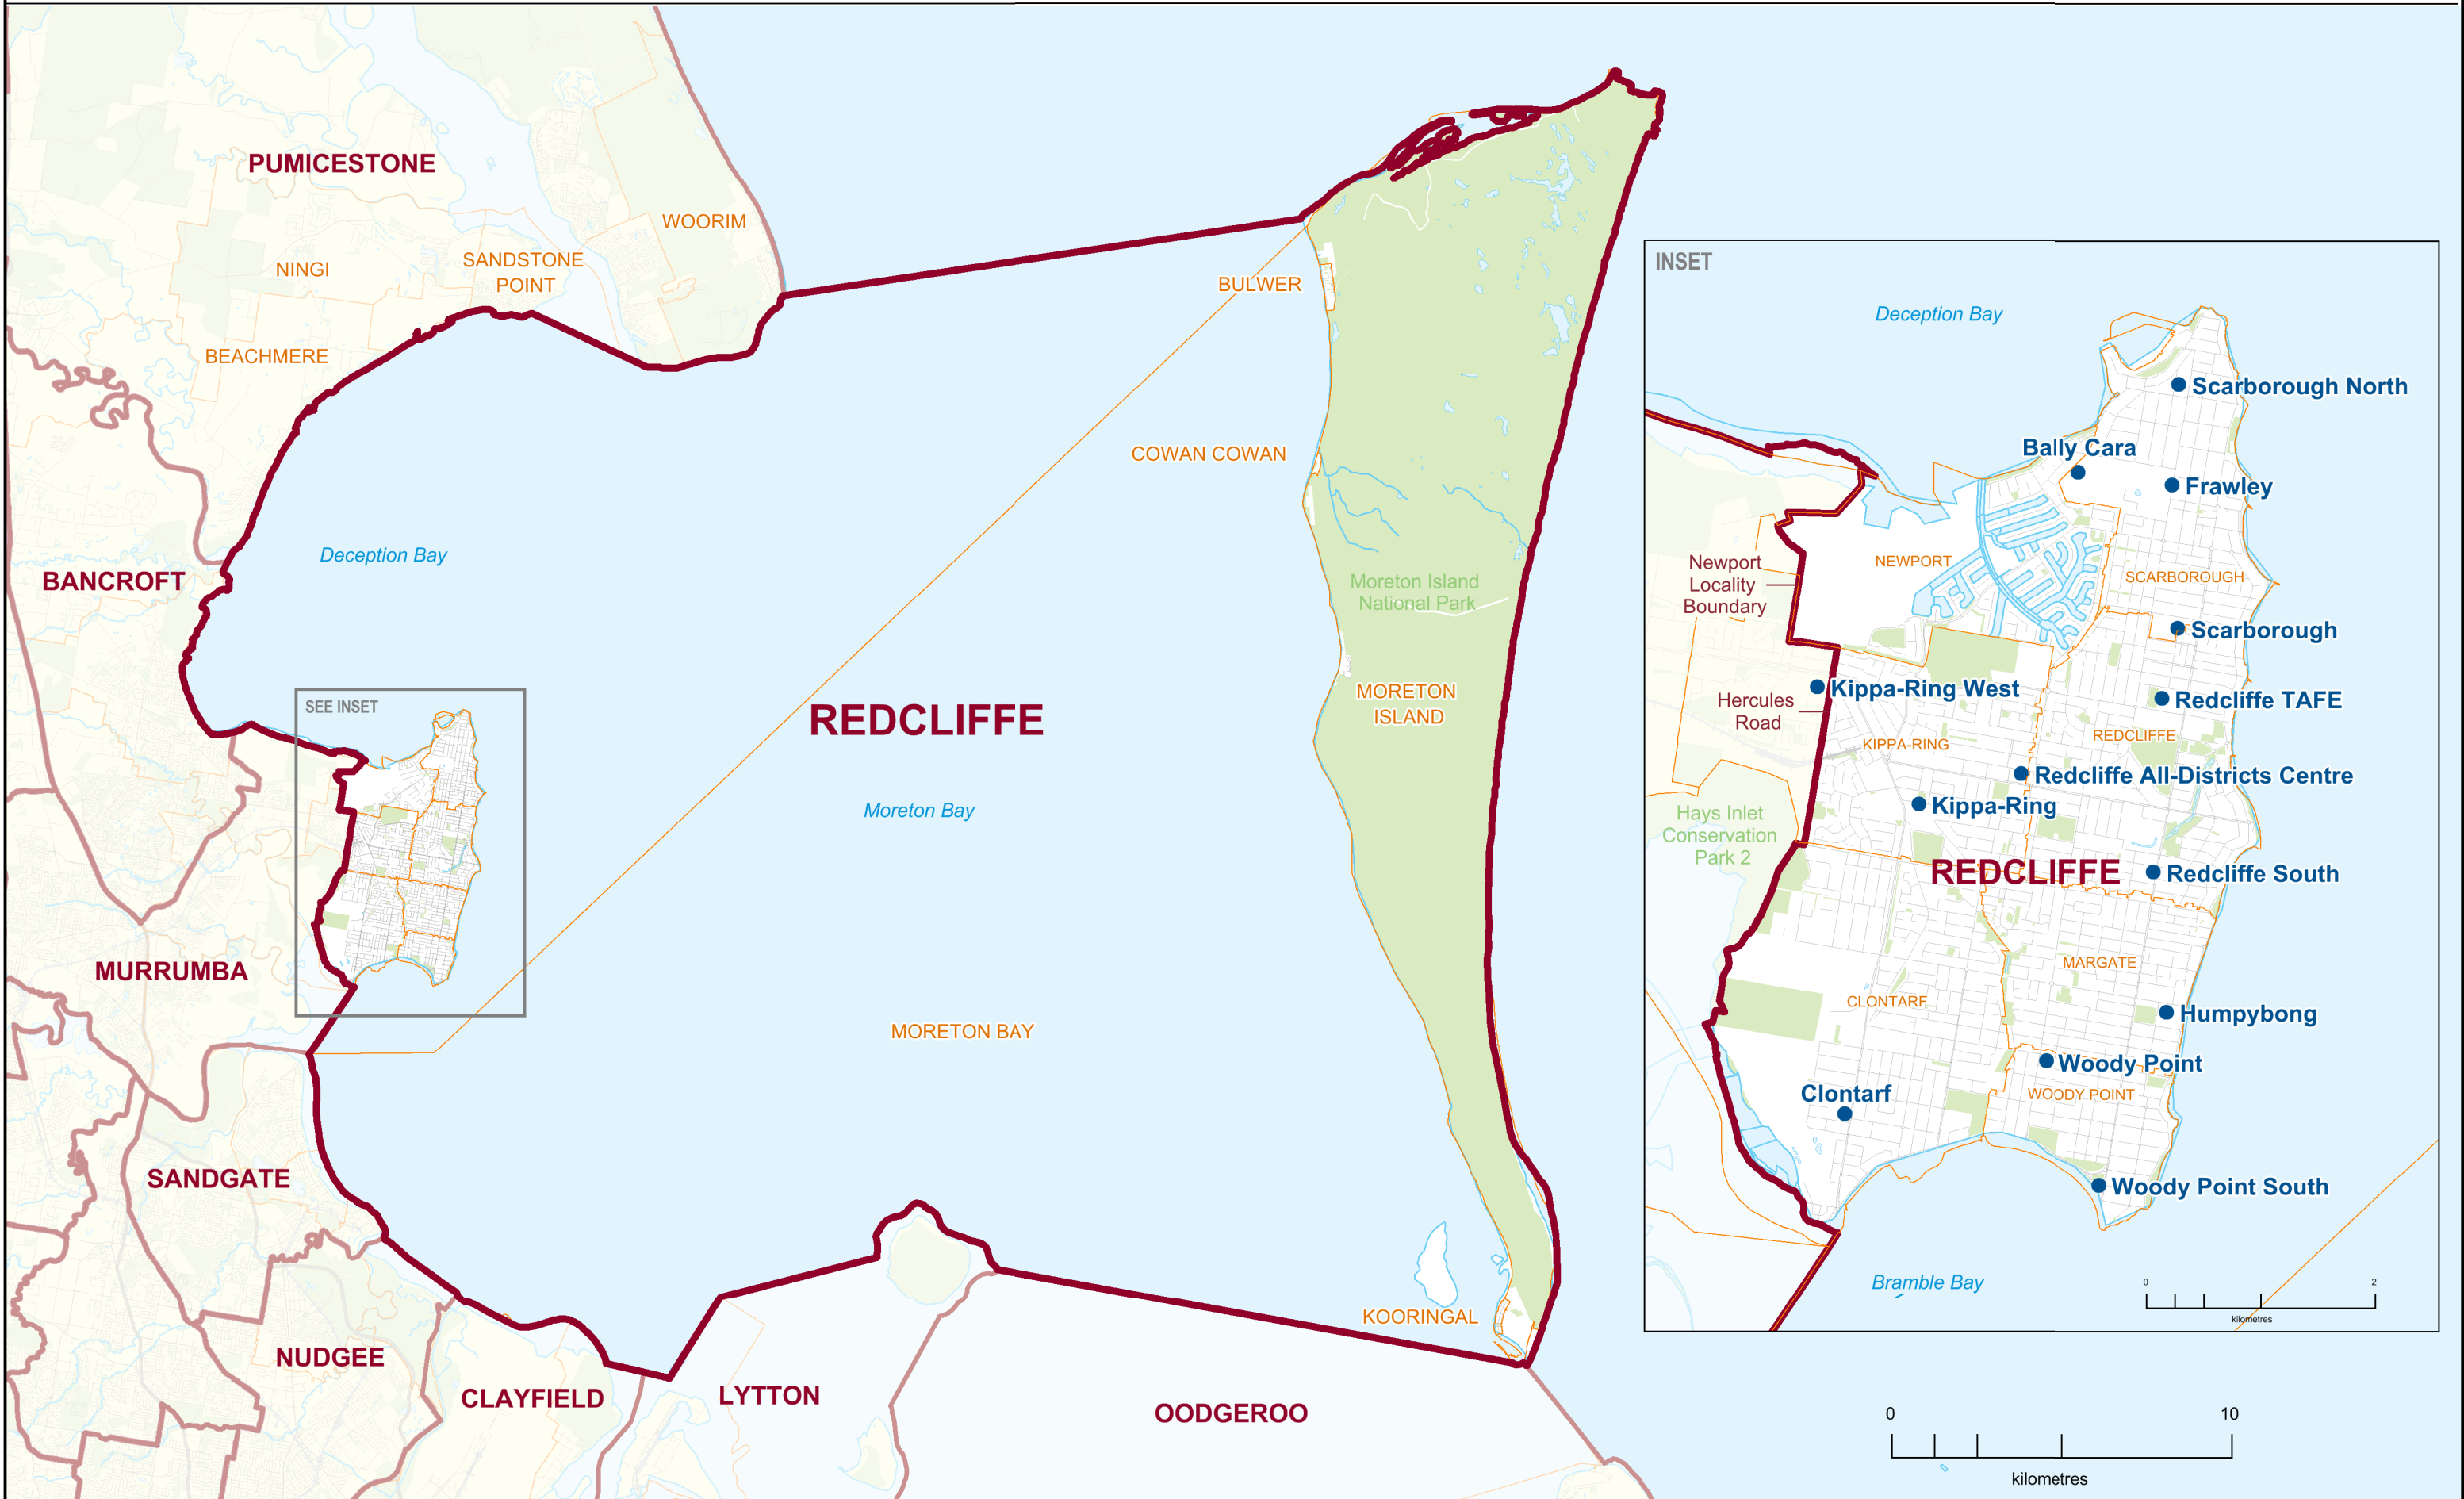

2017 QUEENSLAND STATE ELECTION
Polling Booth Locations
ELECTORAL DISTRICT OF
REDCLIFFE
ELECTION DATE: 25 November 2017

- Polling Booth
- District Boundary
- Locality Boundary
- Road
- Watercourse / Waterbody
- Reserve / Park

DISCLAIMER

This map has been produced by the ECQ as a guide only, to show electoral boundaries and polling booths.

This product was created using datasets from various authoritative sources and has been provided 'As Is'. ECQ therefore does not accept liability for any expenses, losses, damages caused by use of this product.

Polling Booth Locations

ELECTORAL DISTRICT OF REDCLIFFE

Polling Booth Name	Polling Booth Address	Opening Hours: Saturday, 25 November 2017 (8am-6pm)	Wheelchair Access
Bally Cara	Retirement Village, Oyster Point Esplanade, SCARBOROUGH		F
Clontarf	Clontarf Beach State School Hall, 91 Elizabeth Avenue, CLONTARF		
Frawley	Br Timothy Peter Centre, 294 Scarborough Road, SCARBOROUGH		F
Humpybong	Humpybong State School Hall, Ernest Street, MARGATE		A
Kippa-Ring	Kippa-Ring State School Hall, Korsch Street, KIPPA-RING		
Kippa-Ring West	Hercules Road State School, Hercules Road, KIPPA-RING		A
Redcliffe South	Senior Citizens Centre, 401 Oxley Avenue, REDCLIFFE		F
Redcliffe TAFE	Redcliffe TAFE, 64-68 Klingner Road, REDCLIFFE		A
Scarborough	Scarborough State School, Garsden Street, SCARBOROUGH		
Scarborough North	Alice Bartlett Hall, 72 Seaville Avenue, SCARBOROUGH		
Woody Point	Catholic Church Hall, Cnr Collins St & Victoria Avenue, WOODY POINT		A
Woody Point South	Memorial Hall, Cnr Oxley Ave & Hornibrook Esplanade, WOODY POINT		