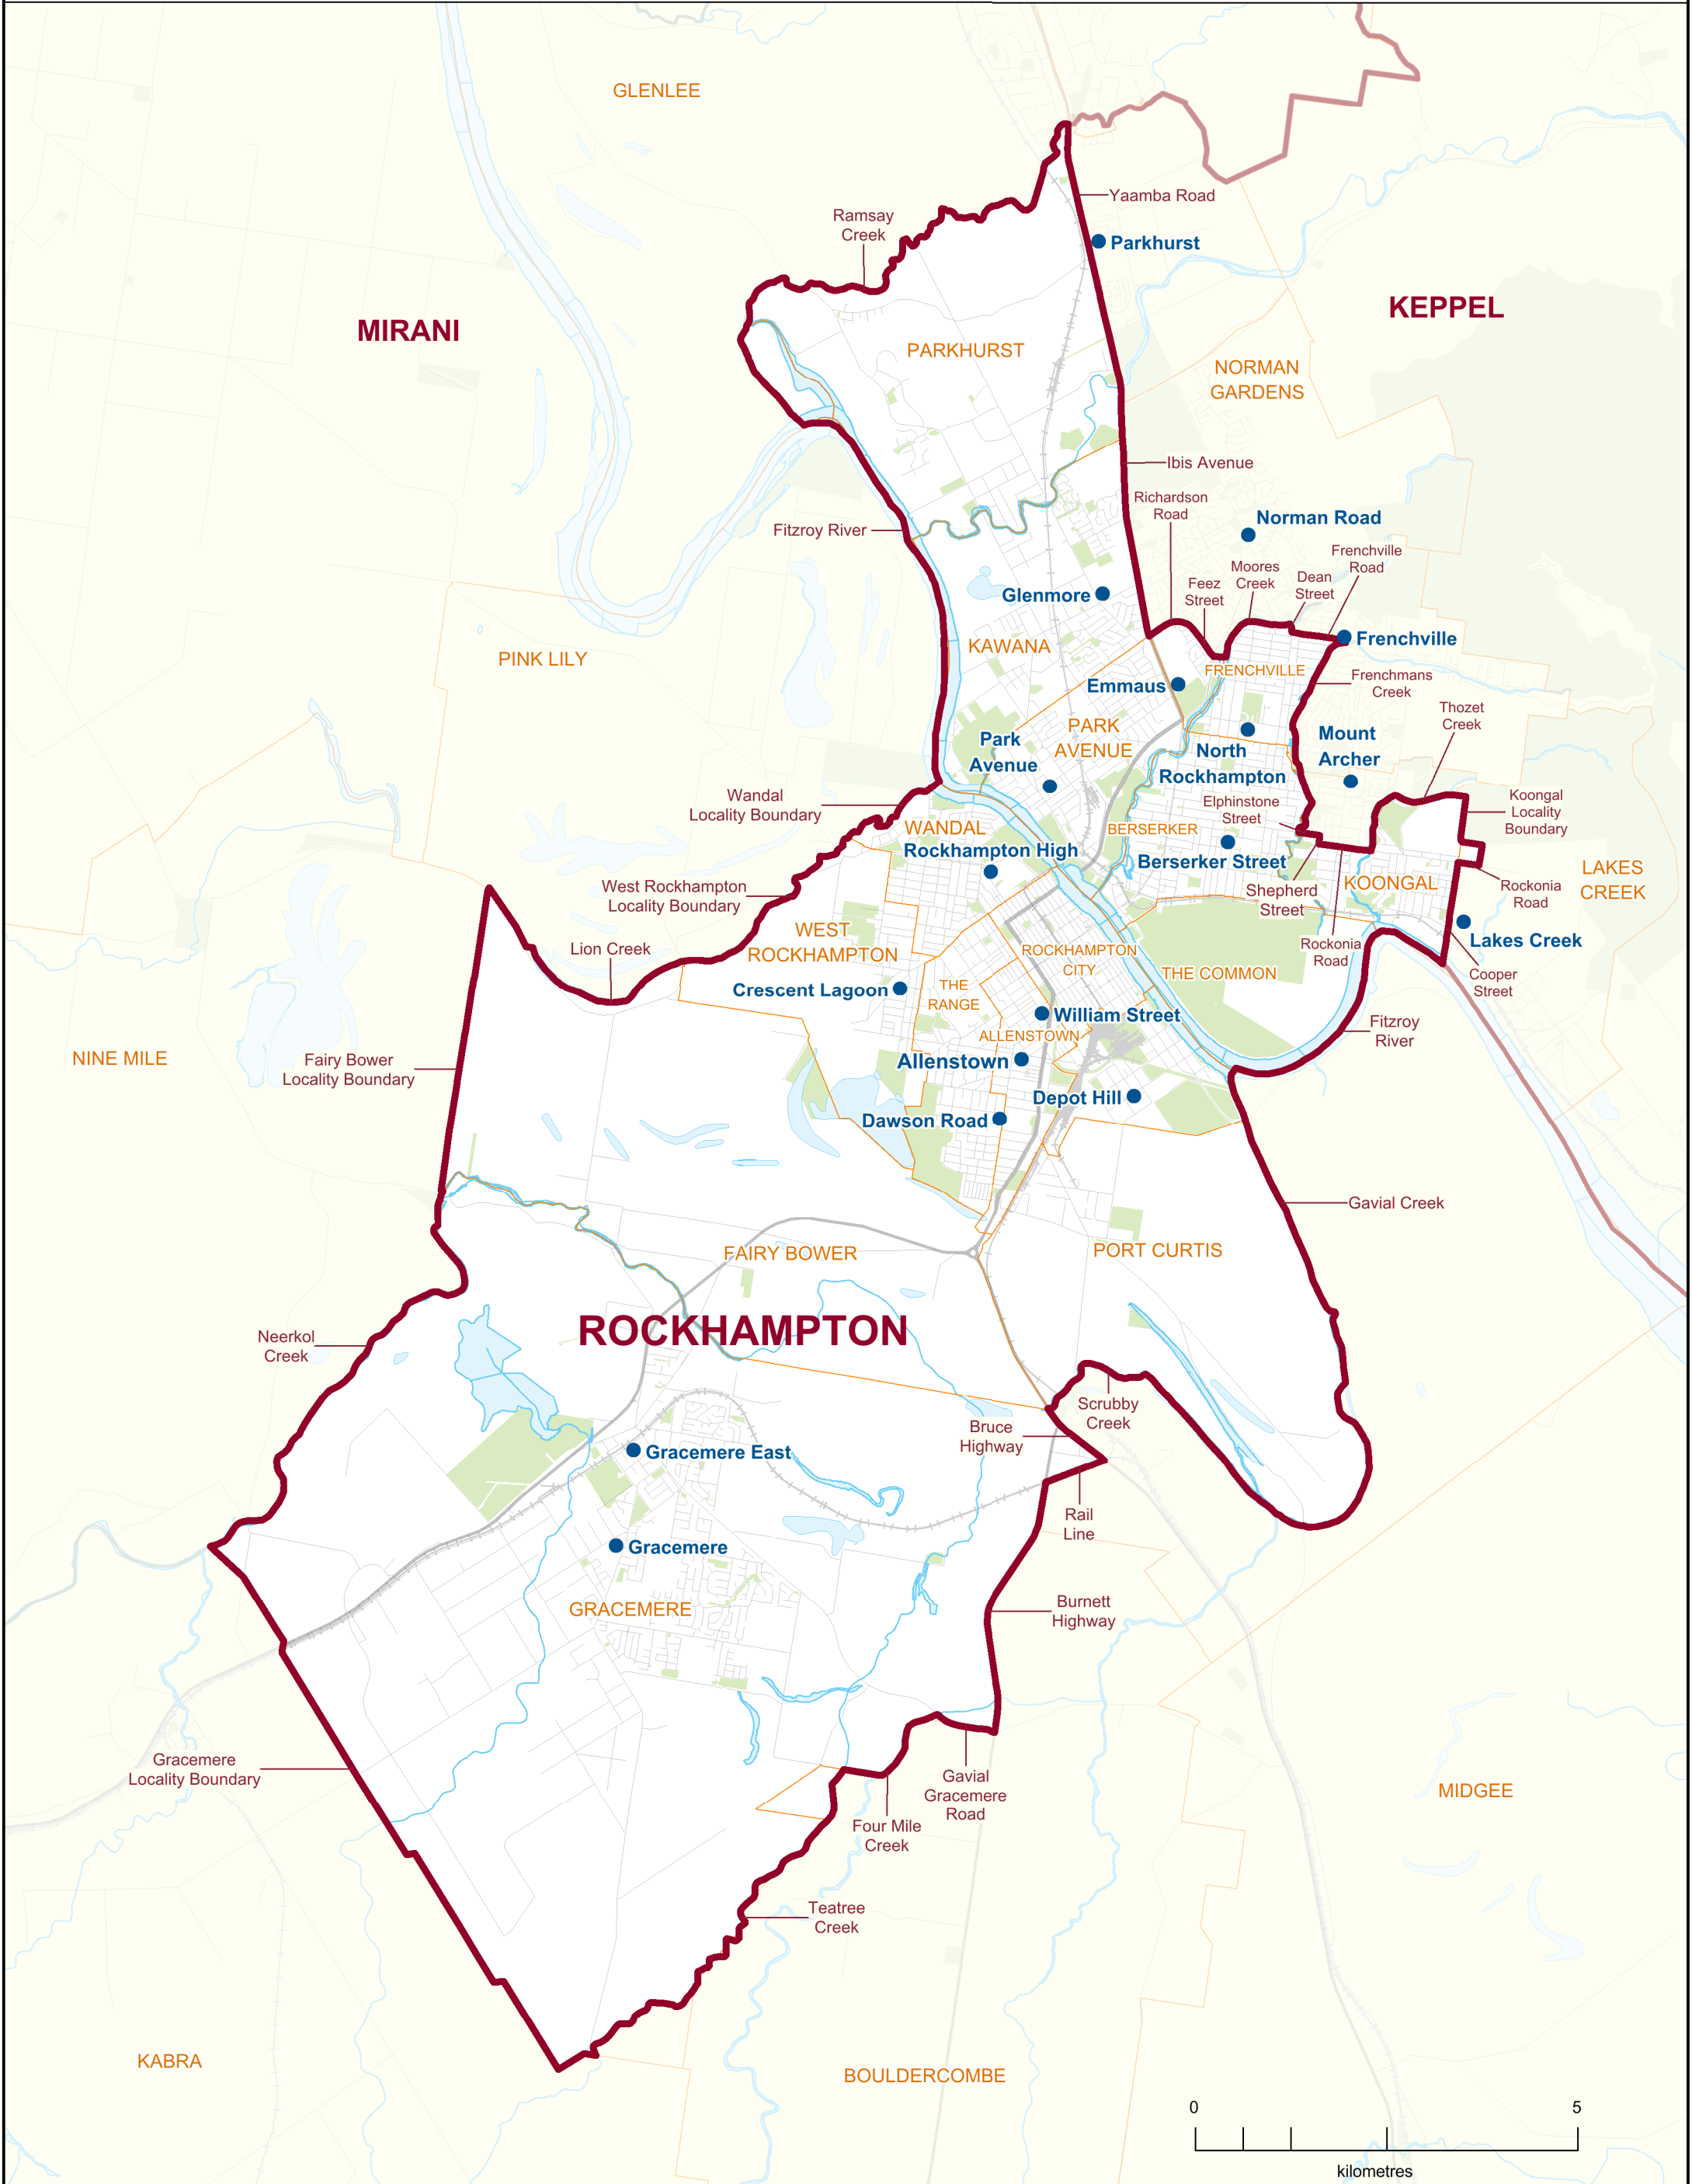

2017 QUEENSLAND STATE ELECTION
Polling Booth Locations
ELECTORAL DISTRICT OF
ROCKHAMPTON
ELECTION DATE: 25 November 2017

- Polling Booth
- District Boundary
- Locality Boundary
- Road
- Watercourse / Waterbody
- Reserve / Park

DISCLAIMER
 This map has been produced by the ECQ as a guide only, to show electoral boundaries and polling booths.
 This product was created using datasets from various authoritative sources and has been provided 'As Is'. ECQ therefore does not accept liability for any expenses, losses, damages caused by use of this product.