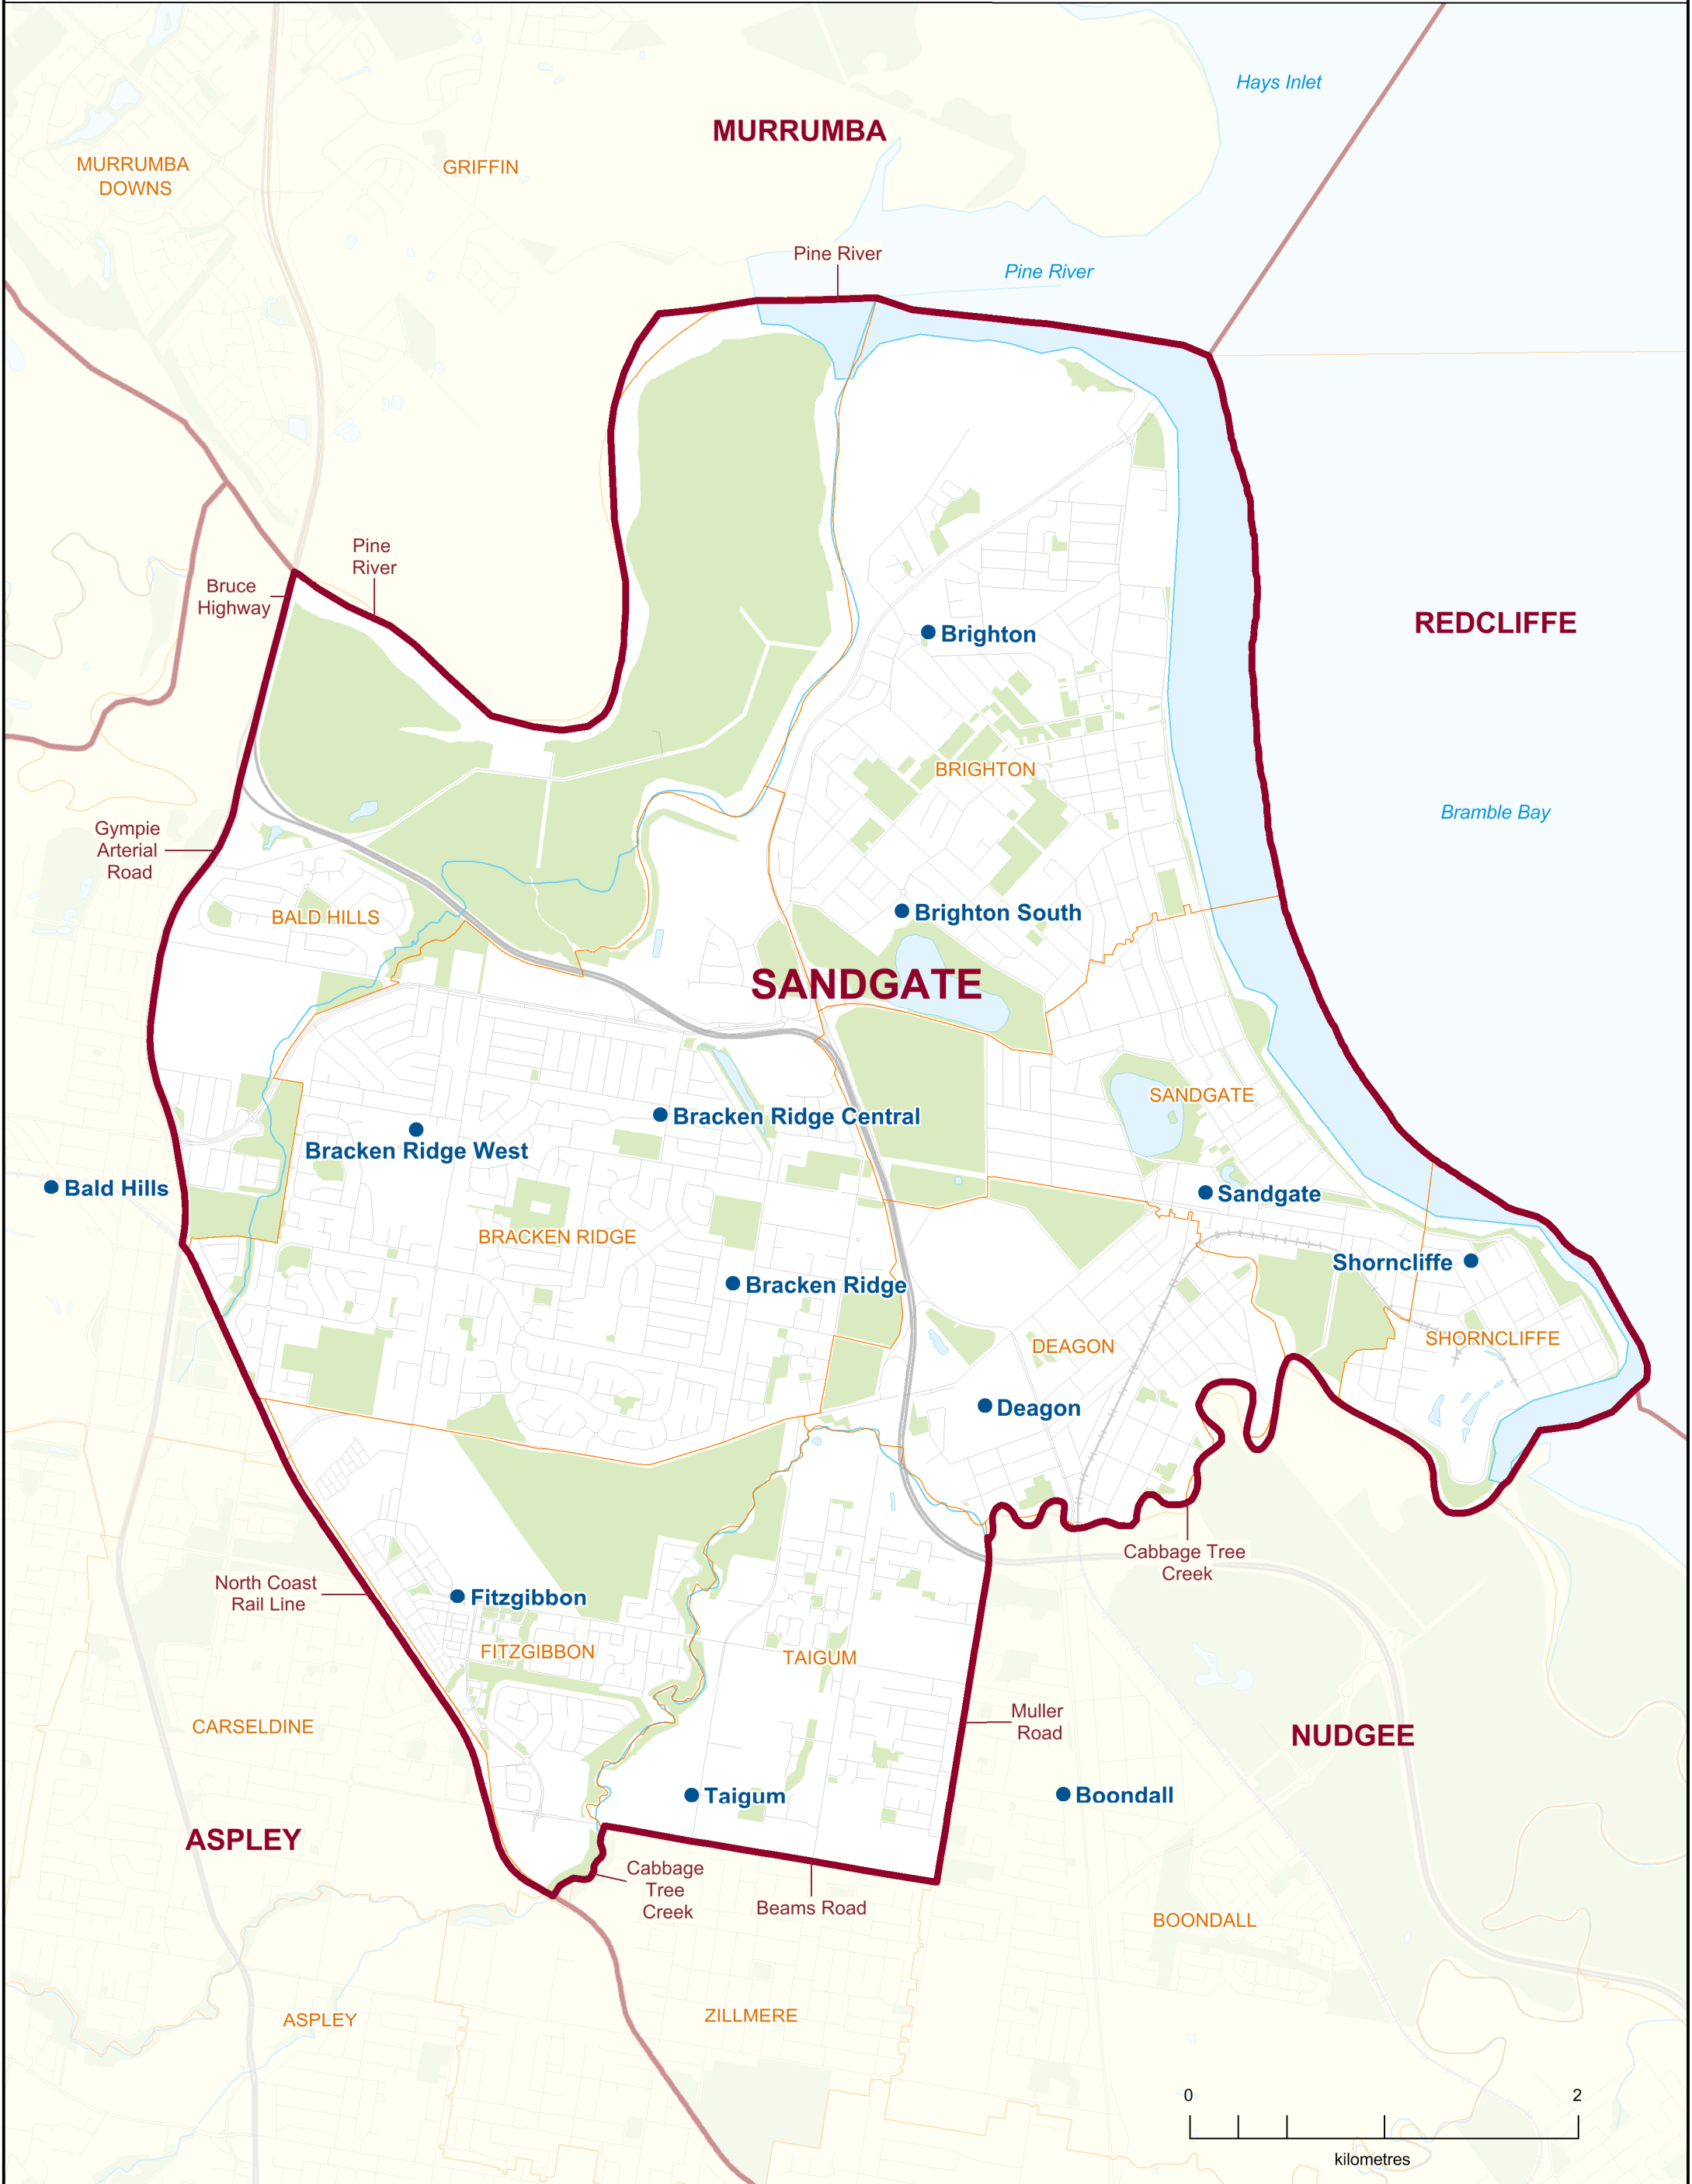

2017 QUEENSLAND STATE ELECTION
Polling Booth Locations
ELECTORAL DISTRICT OF
SANDGATE
ELECTION DATE: 25 November 2017

- Polling Booth
- District Boundary
- Locality Boundary
- Road
- Watercourse / Waterbody
- Reserve / Park

DISCLAIMER
 This map has been produced by the ECQ as a guide only, to show electoral boundaries and polling booths.
 This product was created using datasets from various authoritative sources and has been provided 'As Is'. ECQ therefore does not accept liability for any expenses, losses, damages caused by use of this product.

Polling Booth Locations

ELECTORAL DISTRICT OF SANDGATE

Polling Booth Name	Polling Booth Address	Opening Hours: Saturday, 25 November 2017 (8am-6pm)	Wheelchair Access
Bald Hills	Bald Hills State School Hall, 2156 Gympie Road, BALD HILLS		F
Boondall	Boondall State School, Sandgate Road (entry from Roscommon Road), BOONDALL		A
Bracken Ridge	Bracken Ridge State School, Denham Street, BRACKEN RIDGE		F
Bracken Ridge Central	Uniting Church, 7 Pellinore Road, BRACKEN RIDGE		F
Bracken Ridge West	Norris Road State School Hall, Pritchard Place, BRACKEN RIDGE		F
Brighton	Brighton State School Sports Hall, 2 North Road, BRIGHTON		A
Brighton South	Nashville State School Hall, Douglas Street, NASHVILLE		F
Deagon	Sandgate District State High School Hall, Braun St, DEAGON		A
Fitzgibbon	Community Centre, 545 Roghan Road, FITZGIBBON		A
Sandgate	Sandgate State School Hall, Keogh Street, SANDGATE		A
Shorncliffe	Shorncliffe State School After School Care Centre, cnr Signal Row & Yundah Street, SHORNCLIFFE		F
Taigum	Taigum State School Hall, 266 Handford Road, TAIGUM		F