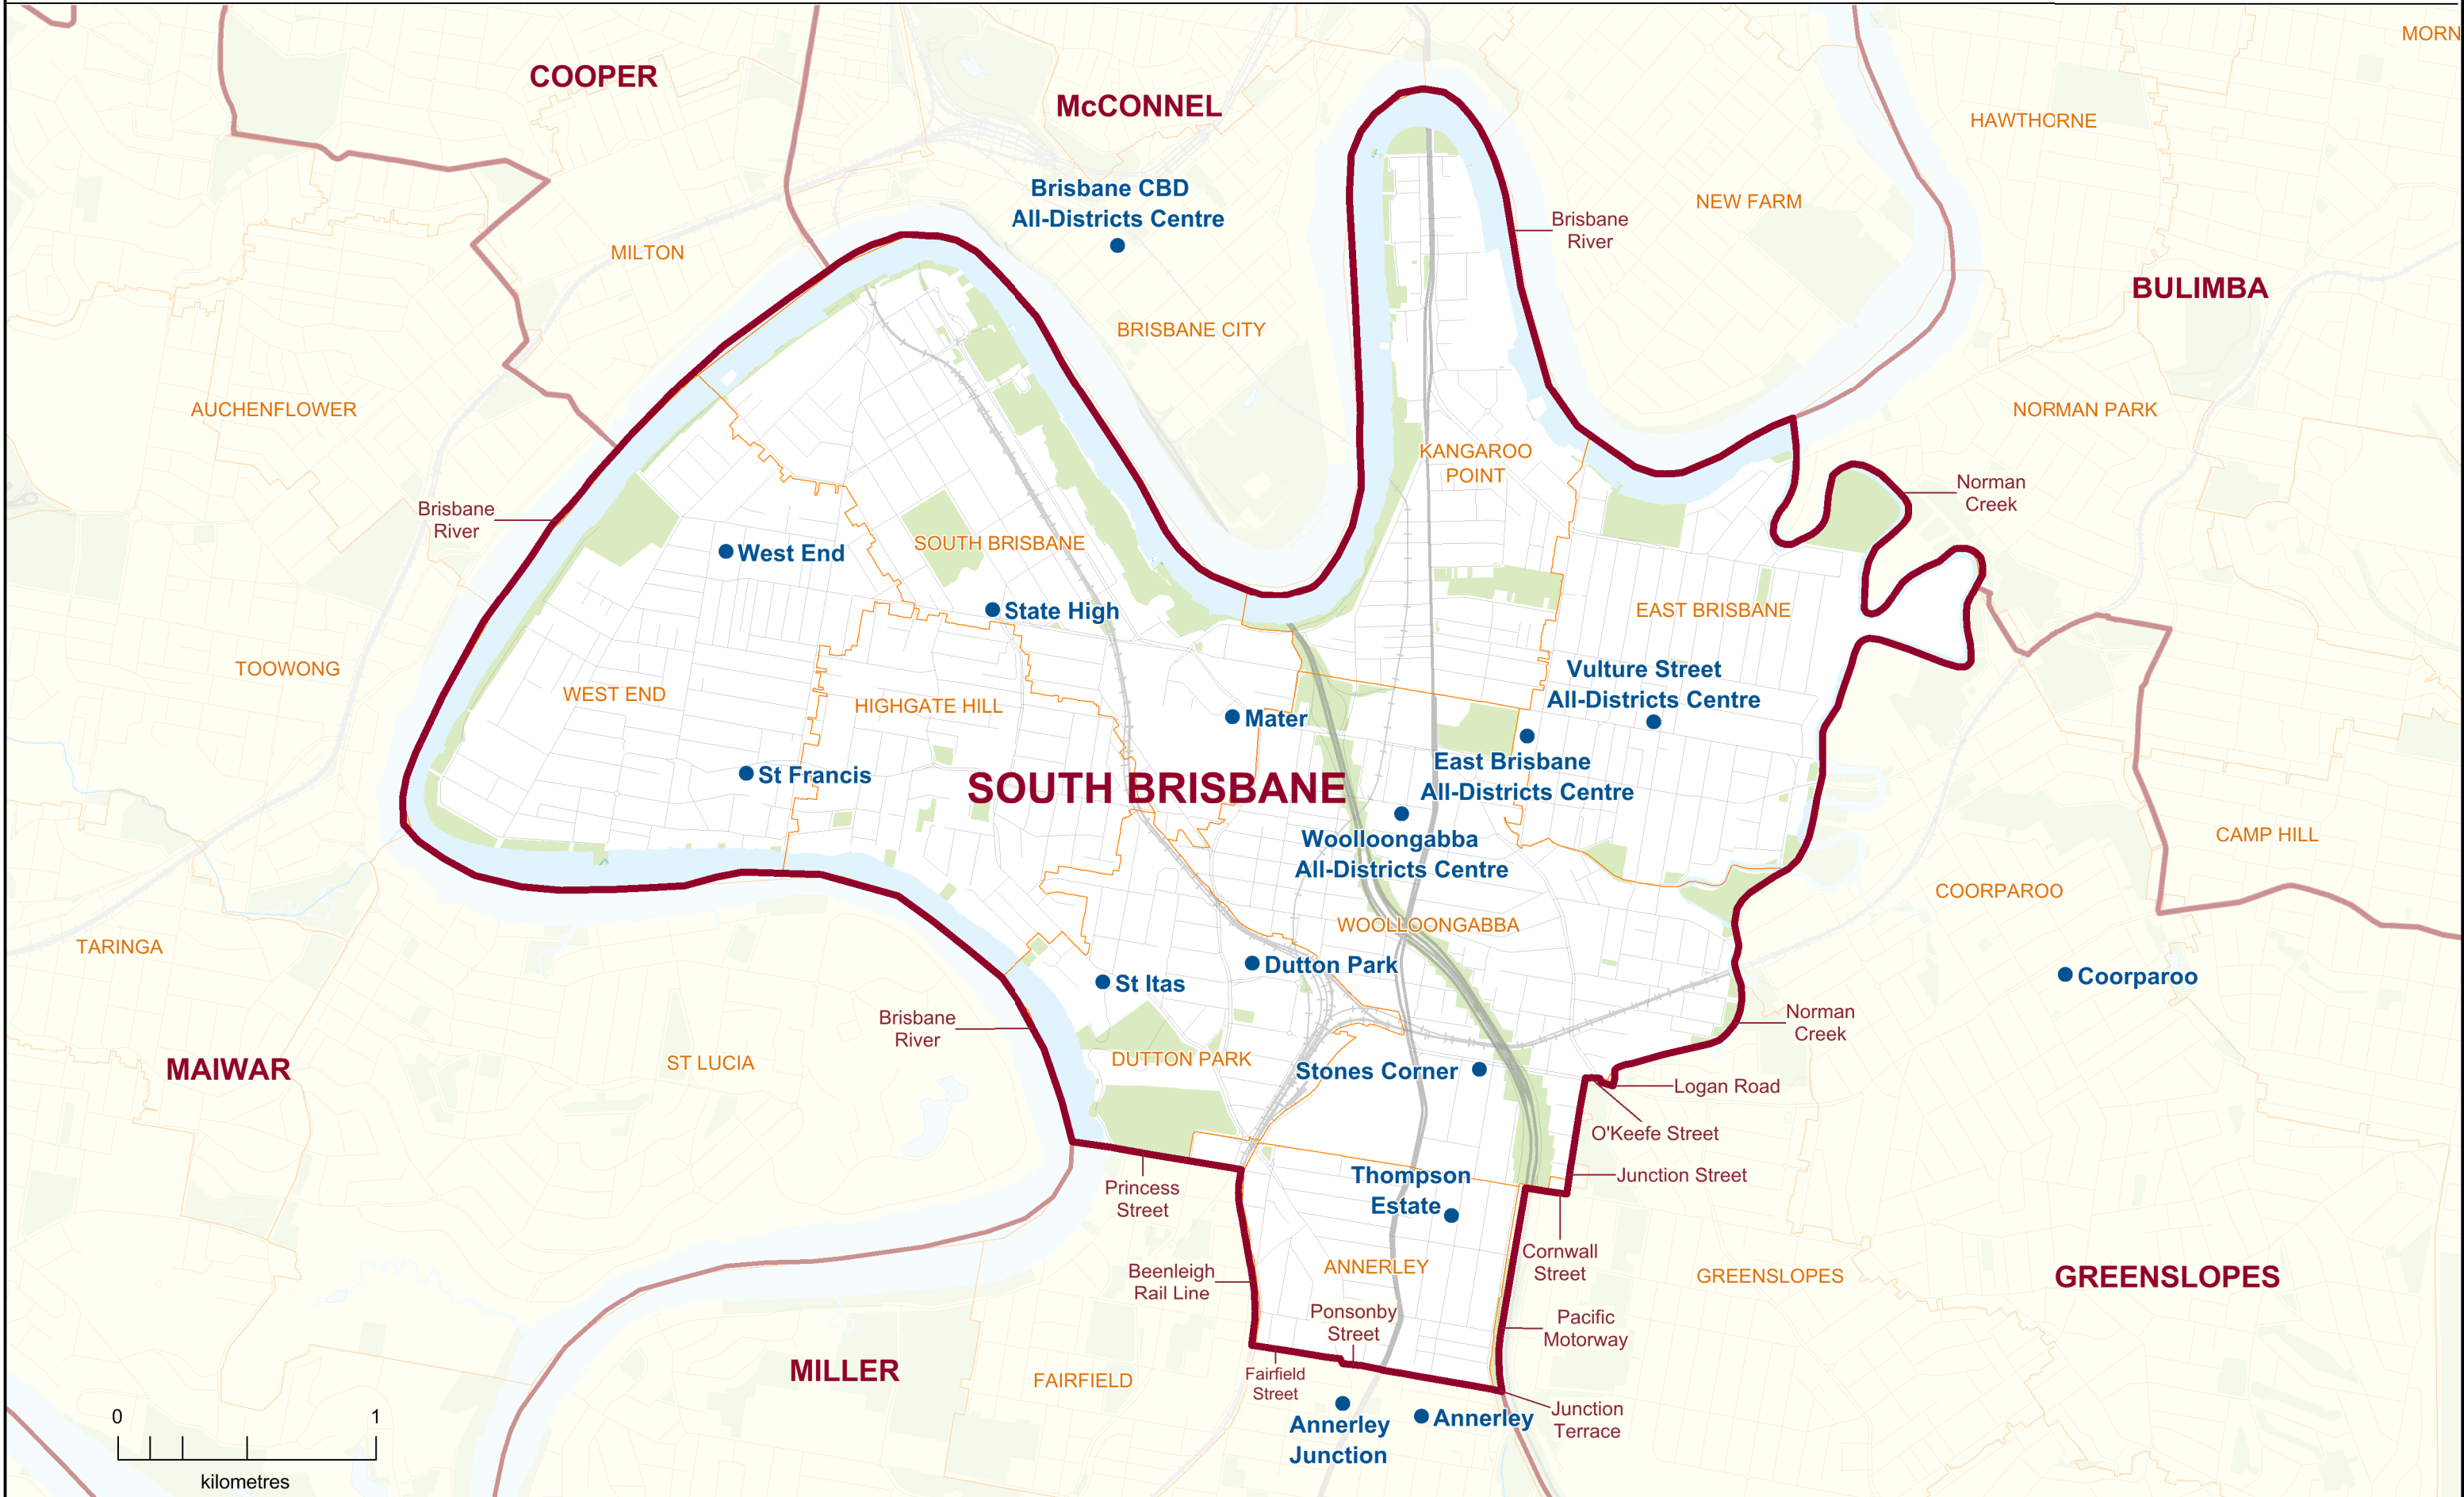

2017 QUEENSLAND STATE ELECTION
Polling Booth Locations
ELECTORAL DISTRICT OF
SOUTH BRISBANE
ELECTION DATE: 25 November 2017

- Polling Booth
- District Boundary
- Locality Boundary
- Road
- Watercourse / Waterbody
- Reserve / Park

DISCLAIMER

This map has been produced by the ECQ as a guide only, to show electoral boundaries and polling booths.

This product was created using datasets from various authoritative sources and has been provided 'As Is'. ECQ therefore does not accept liability for any expenses, losses, damages caused by use of this product.