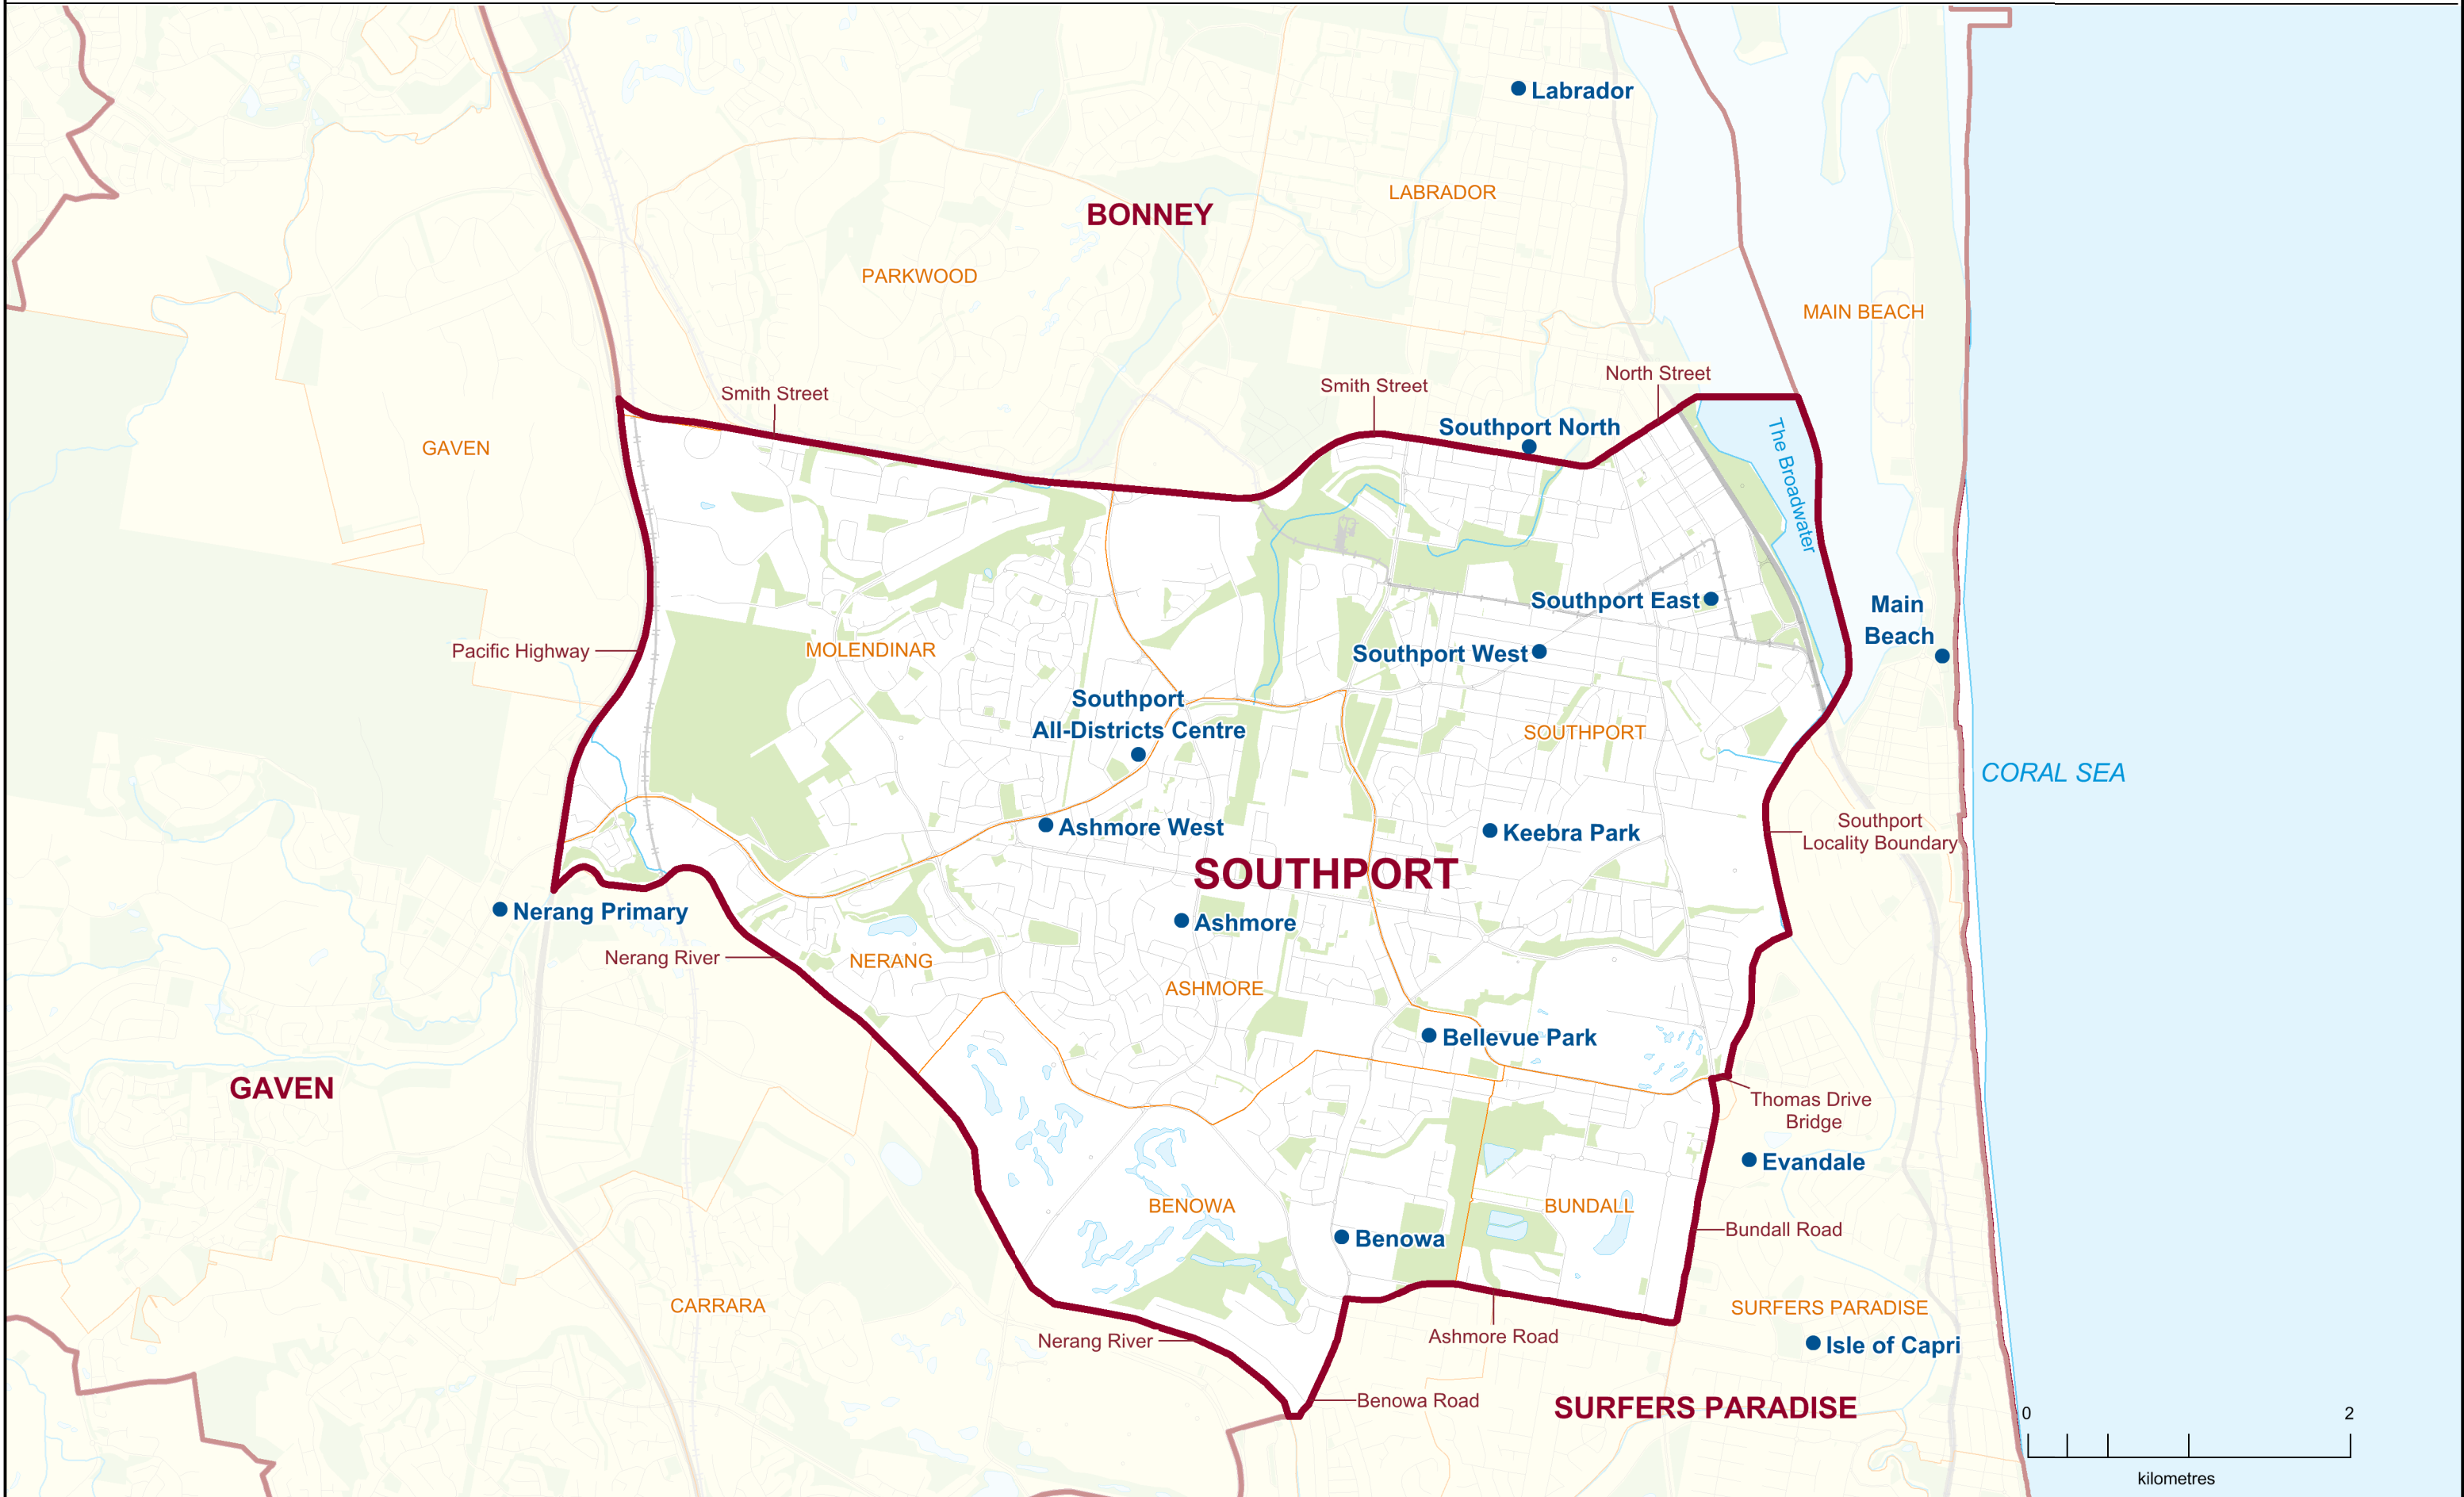

2017 QUEENSLAND STATE ELECTION
Polling Booth Locations
ELECTORAL DISTRICT OF
SOUTHPORT
ELECTION DATE: 25 November 2017

- Polling Booth
- District Boundary
- Locality Boundary
- Road
- Watercourse / Waterbody
- Reserve / Park

DISCLAIMER

This map has been produced by the ECQ as a guide only, to show electoral boundaries and polling booths.

This product was created using datasets from various authoritative sources and has been provided 'As Is'. ECQ therefore does not accept liability for any expenses, losses, damages caused by use of this product.

Polling Booth Locations

ELECTORAL DISTRICT OF SOUTHPORT

Polling Booth Name	Polling Booth Address	Opening Hours: Saturday, 25 November 2017 (8am-6pm)	Wheelchair Access
Ashmore	Ashmore State School, Currumburra Road, ASHMORE		
Ashmore West	Trinity Primary School Hall, 251 Cotlew Street, ASHMORE		A
Bellevue Park	Bellevue Park State School, 20-24 Sapium Road, ASHMORE		A
Benowa	Benowa State School, Benowa Road, BENOWA		
Evandale	Gold Coast City Council Chambers, Bundall Road, BUNDALL		F
Isle of Capri	Surfers Paradise State School, Hobgen Street, ISLE OF CAPRI		F
Keebra Park	Keebra Park State High School, Anne Street, SOUTHPORT		F
Labrador	Labrador State School, Imperial Parade, LABRADOR		F
Main Beach	The Pavillion, The Esplanade, MAIN BEACH		F
Nerang Primary	Nerang State Primary School, 3 Nerang Street, NERANG		F
Southport East	Community Centre, 6 Lawson Street, SOUTHPORT		F
Southport North	Southport State High School, Brooke Avenue, SOUTHPORT		F
Southport West	Baptist Church, Cnr Nerang & Eugaree Streets, SOUTHPORT		F