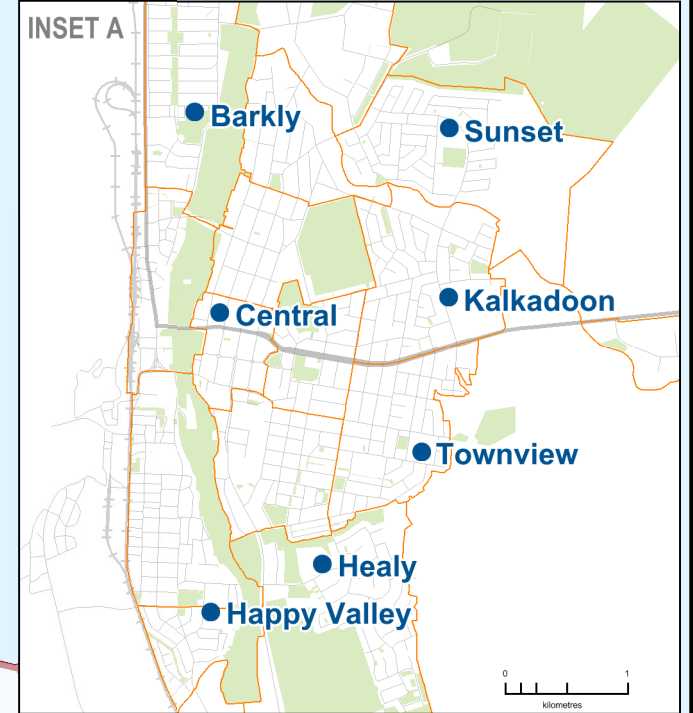

2017 QUEENSLAND STATE ELECTION
Polling Booth Locations
ELECTORAL DISTRICT OF
TRAEGER
ELECTION DATE: 25 November 2017

- Polling Booth
- District Boundary
- Locality Boundary
- Road
- Watercourse / Waterbody
- Reserve / Park

DISCLAIMER

This map has been produced by the ECQ as a guide only, to show electoral boundaries and polling booths.

This product was created using datasets from various authoritative sources and has been provided 'As Is'. ECQ therefore does not accept liability for any expenses, losses, damages caused by use of this product.