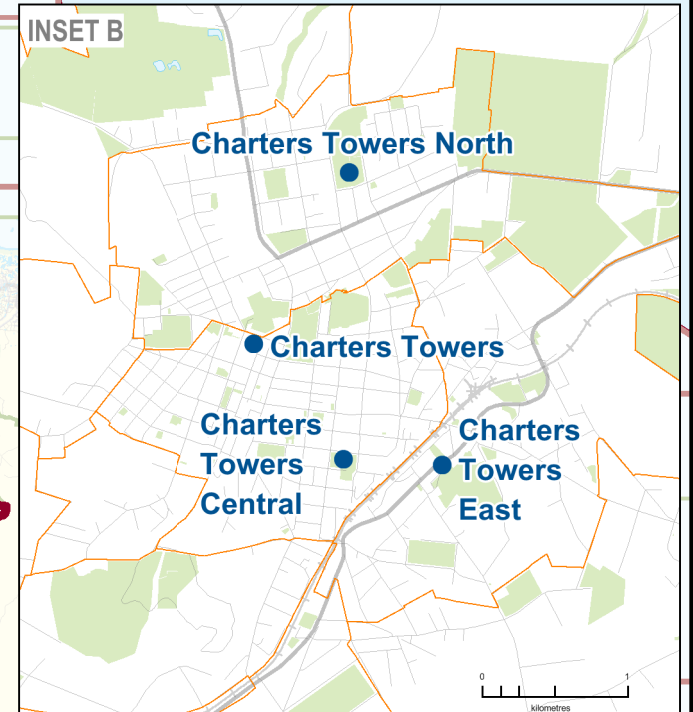

2017 QUEENSLAND STATE ELECTION
Polling Booth Locations
ELECTORAL DISTRICT OF
TRAEGER
ELECTION DATE: 25 November 2017

- Polling Booth
- District Boundary
- Locality Boundary
- Road
- Watercourse / Waterbody
- Reserve / Park

DISCLAIMER

This map has been produced by the ECQ as a guide only, to show electoral boundaries and polling booths.

This product was created using datasets from various authoritative sources and has been provided 'As Is'. ECQ therefore does not accept liability for any expenses, losses, damages caused by use of this product.