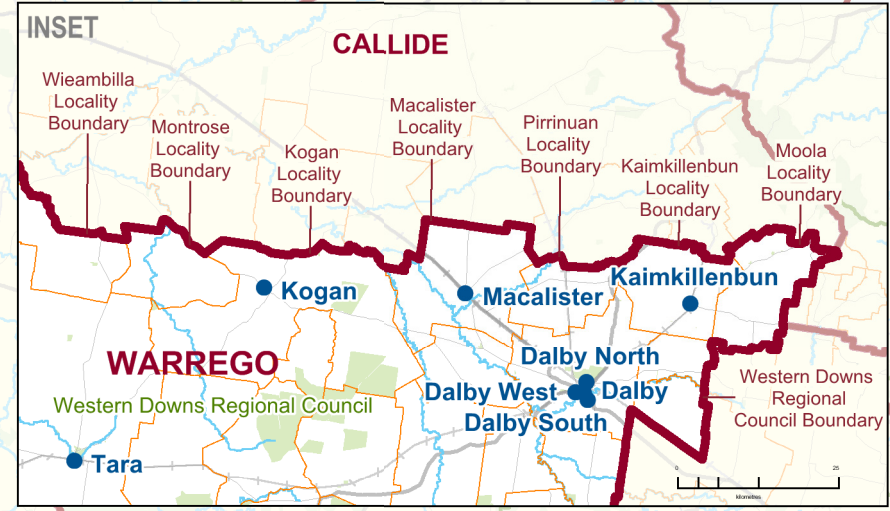

2017 QUEENSLAND STATE ELECTION
Polling Booth Locations
ELECTORAL DISTRICT OF
WARREGO
ELECTION DATE: 25 November 2017

- Polling Booth
- District Boundary
- Locality Boundary
- Road
- Watercourse / Waterbody
- Reserve / Park

DISCLAIMER

This map has been produced by the ECQ as a guide only, to show electoral boundaries and polling booths.

This product was created using datasets from various authoritative sources and has been provided 'As Is'. ECQ therefore does not accept liability for any expenses, losses, damages caused by use of this product.