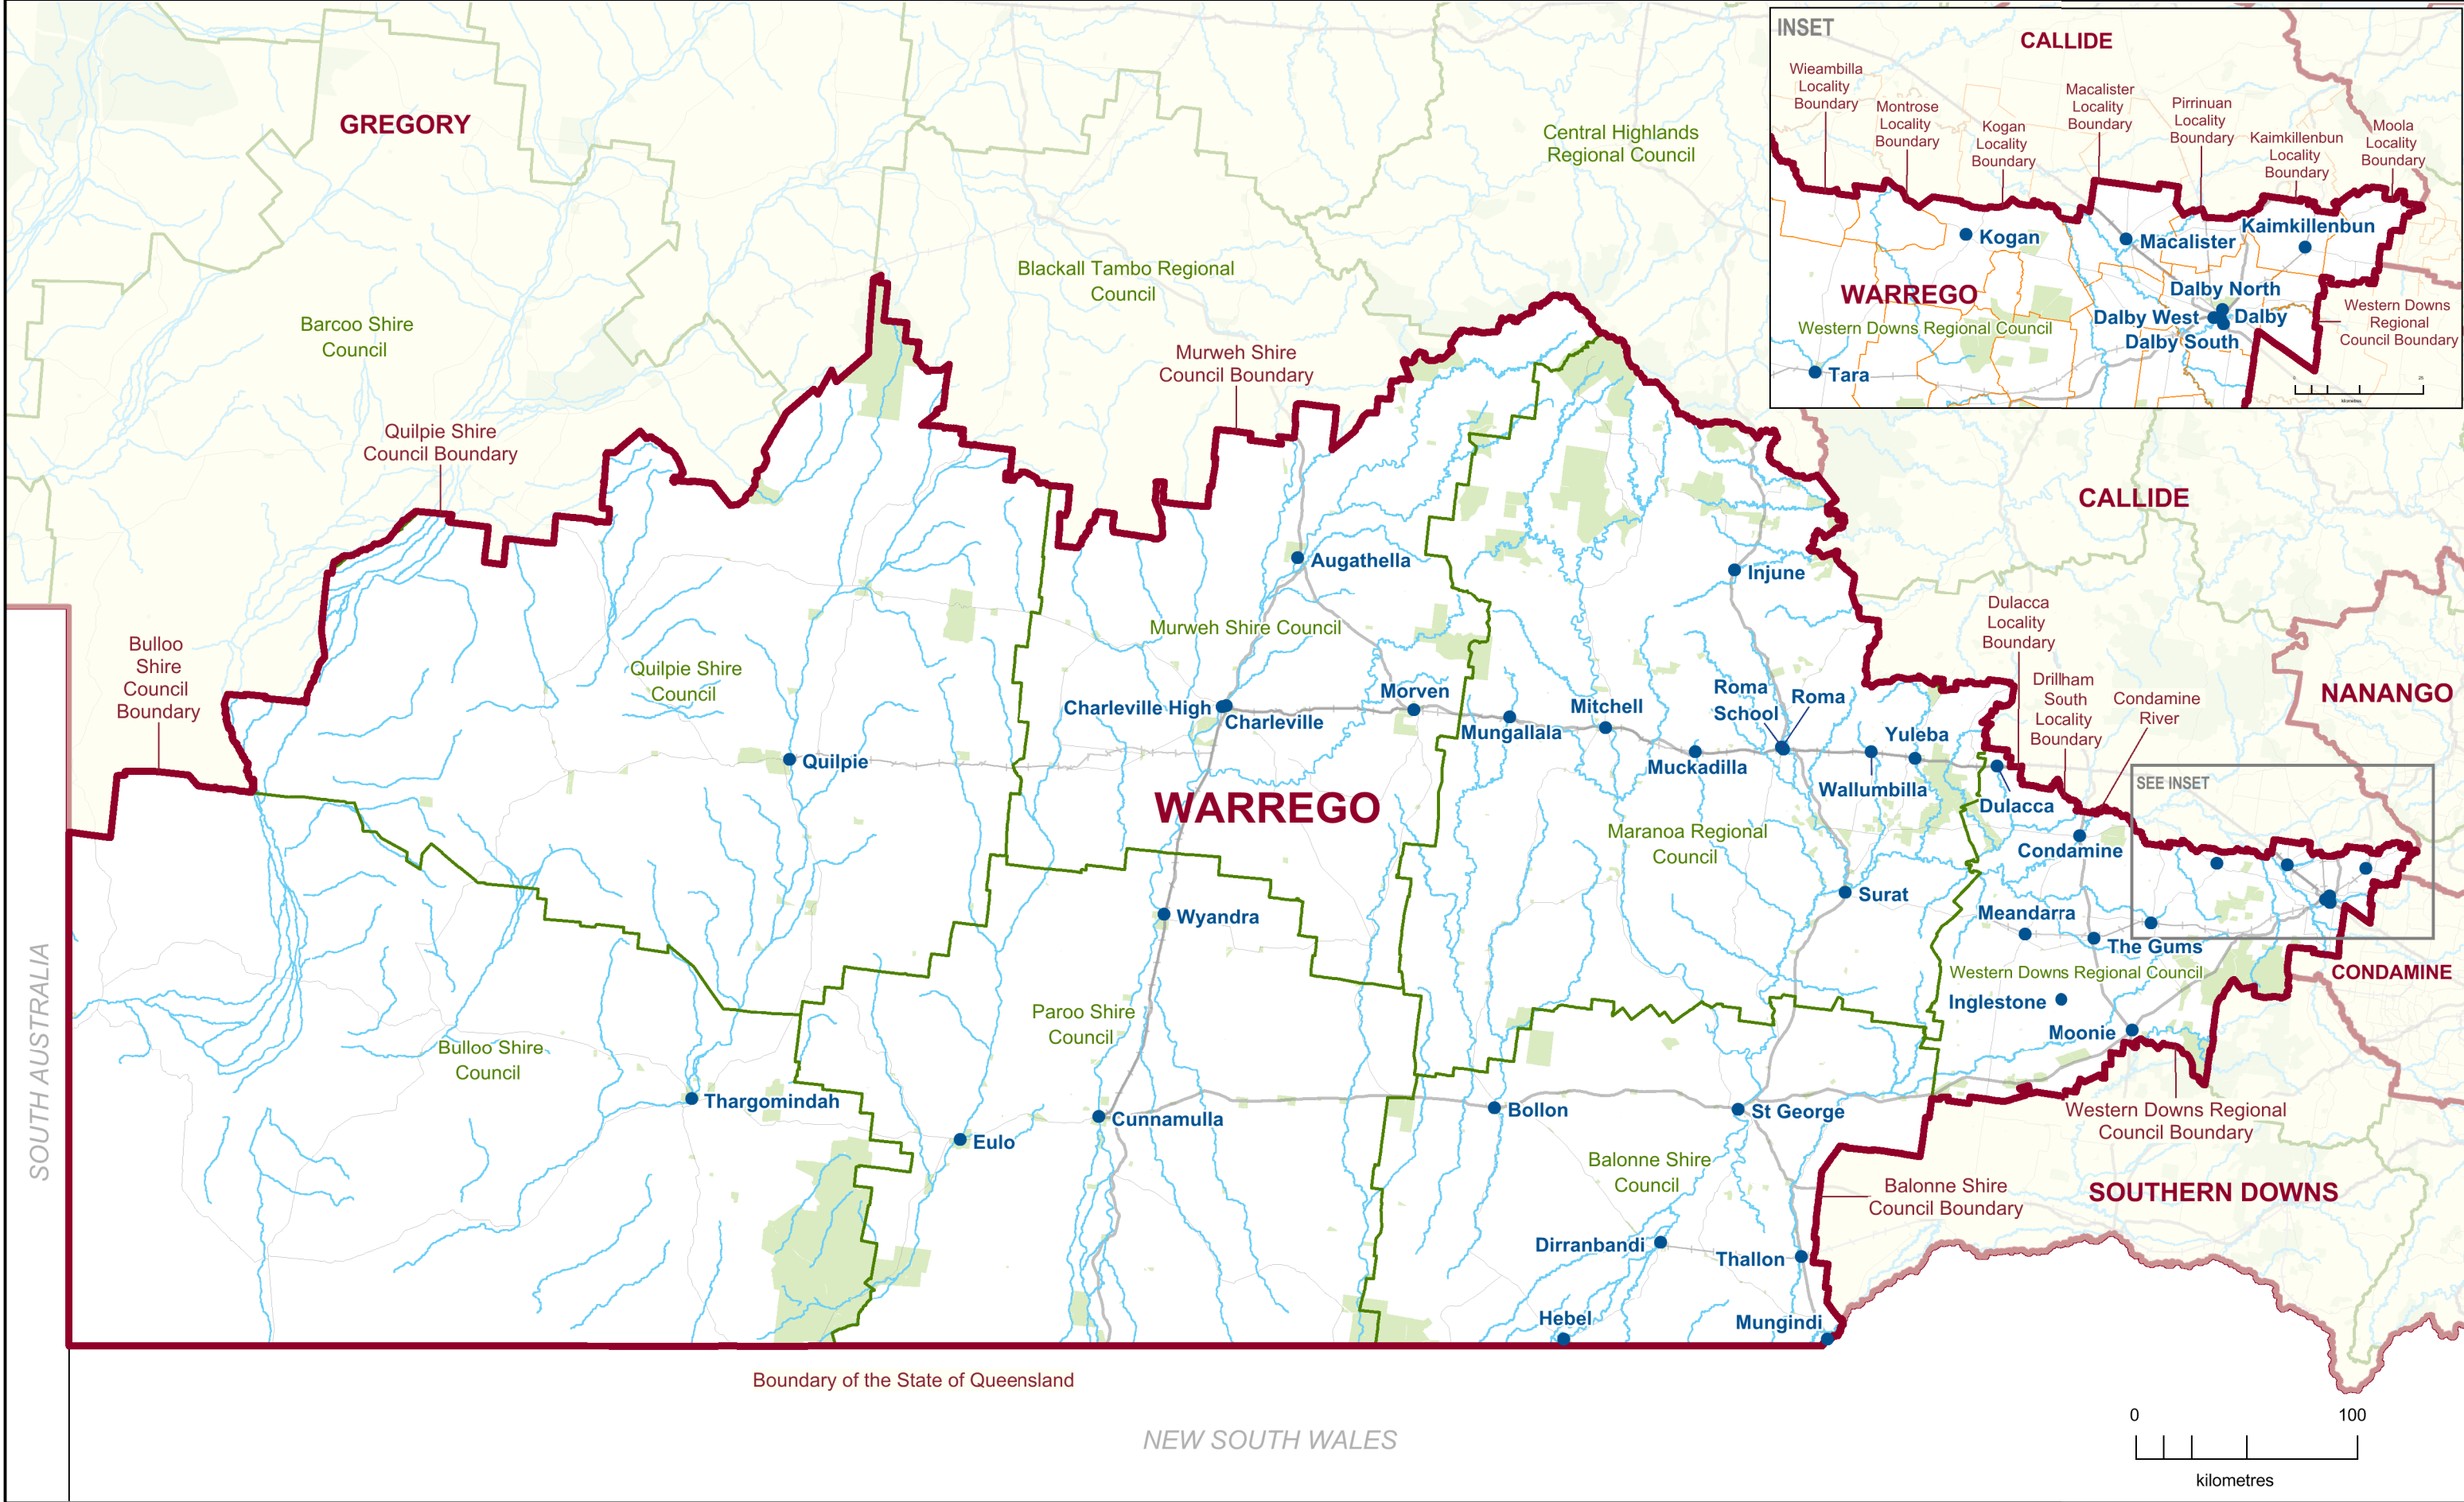

2017 QUEENSLAND STATE ELECTION
Polling Booth Locations
ELECTORAL DISTRICT OF
WARREGO
ELECTION DATE: 25 November 2017

- Polling Booth
- District Boundary
- Locality Boundary
- Road
- Watercourse / Waterbody
- Reserve / Park

DISCLAIMER

This map has been produced by the ECQ as a guide only, to show electoral boundaries and polling booths.

This product was created using datasets from various authoritative sources and has been provided 'As Is'. ECQ therefore does not accept liability for any expenses, losses, damages caused by use of this product.