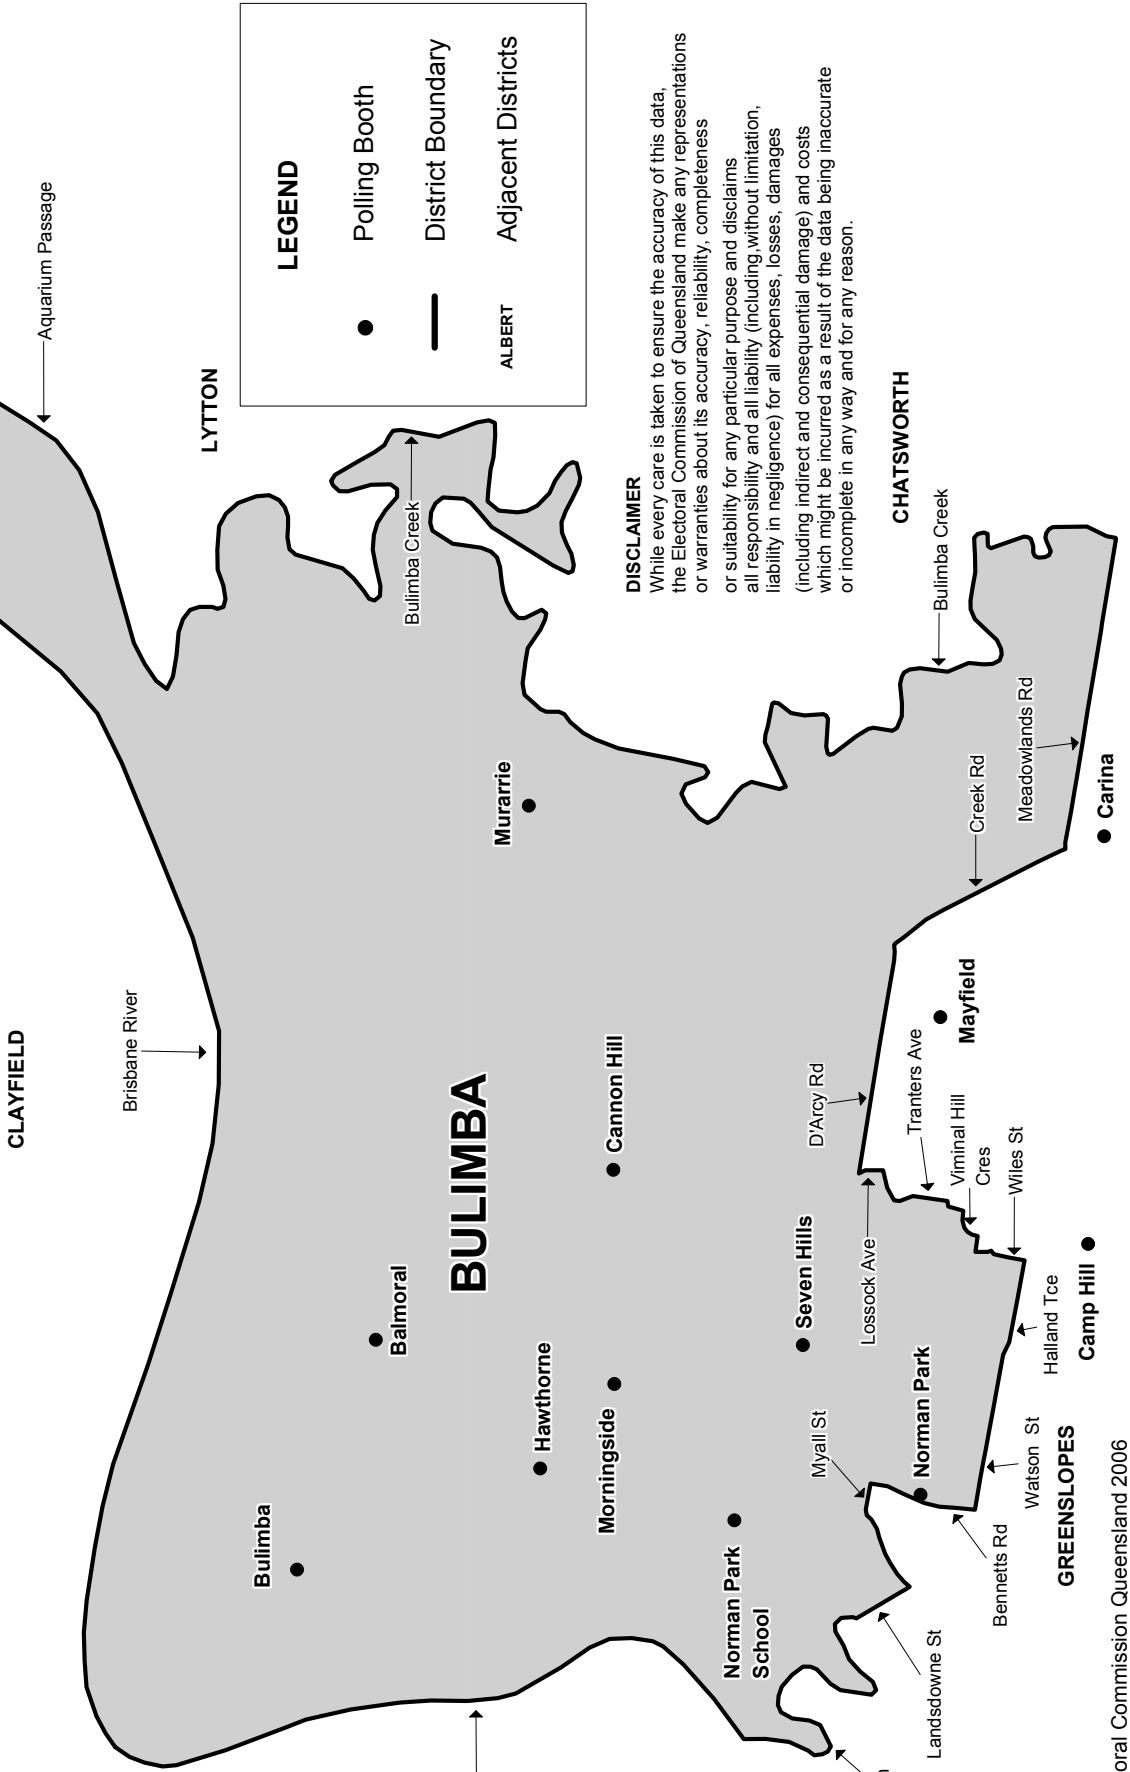

QUEENSLAND STATE ELECTION 2006 SHOWING POLLING BOOTH LOCATIONS.

Bulimba District

Electors at close of Roll: 27,106

No. of Booths: 13

This map has been produced by the Electoral Commission of Queensland as a guide to show the location of Polling Booths and Electoral District boundaries. It is not an official map of the Electoral District.

Official maps of Queensland's Electoral Districts are available from Sunmap, Department of Natural Resources and Mines, Woolloongabba

LEGEND

- Polling Booth
- District Boundary
- ALBERT Adjacent Districts