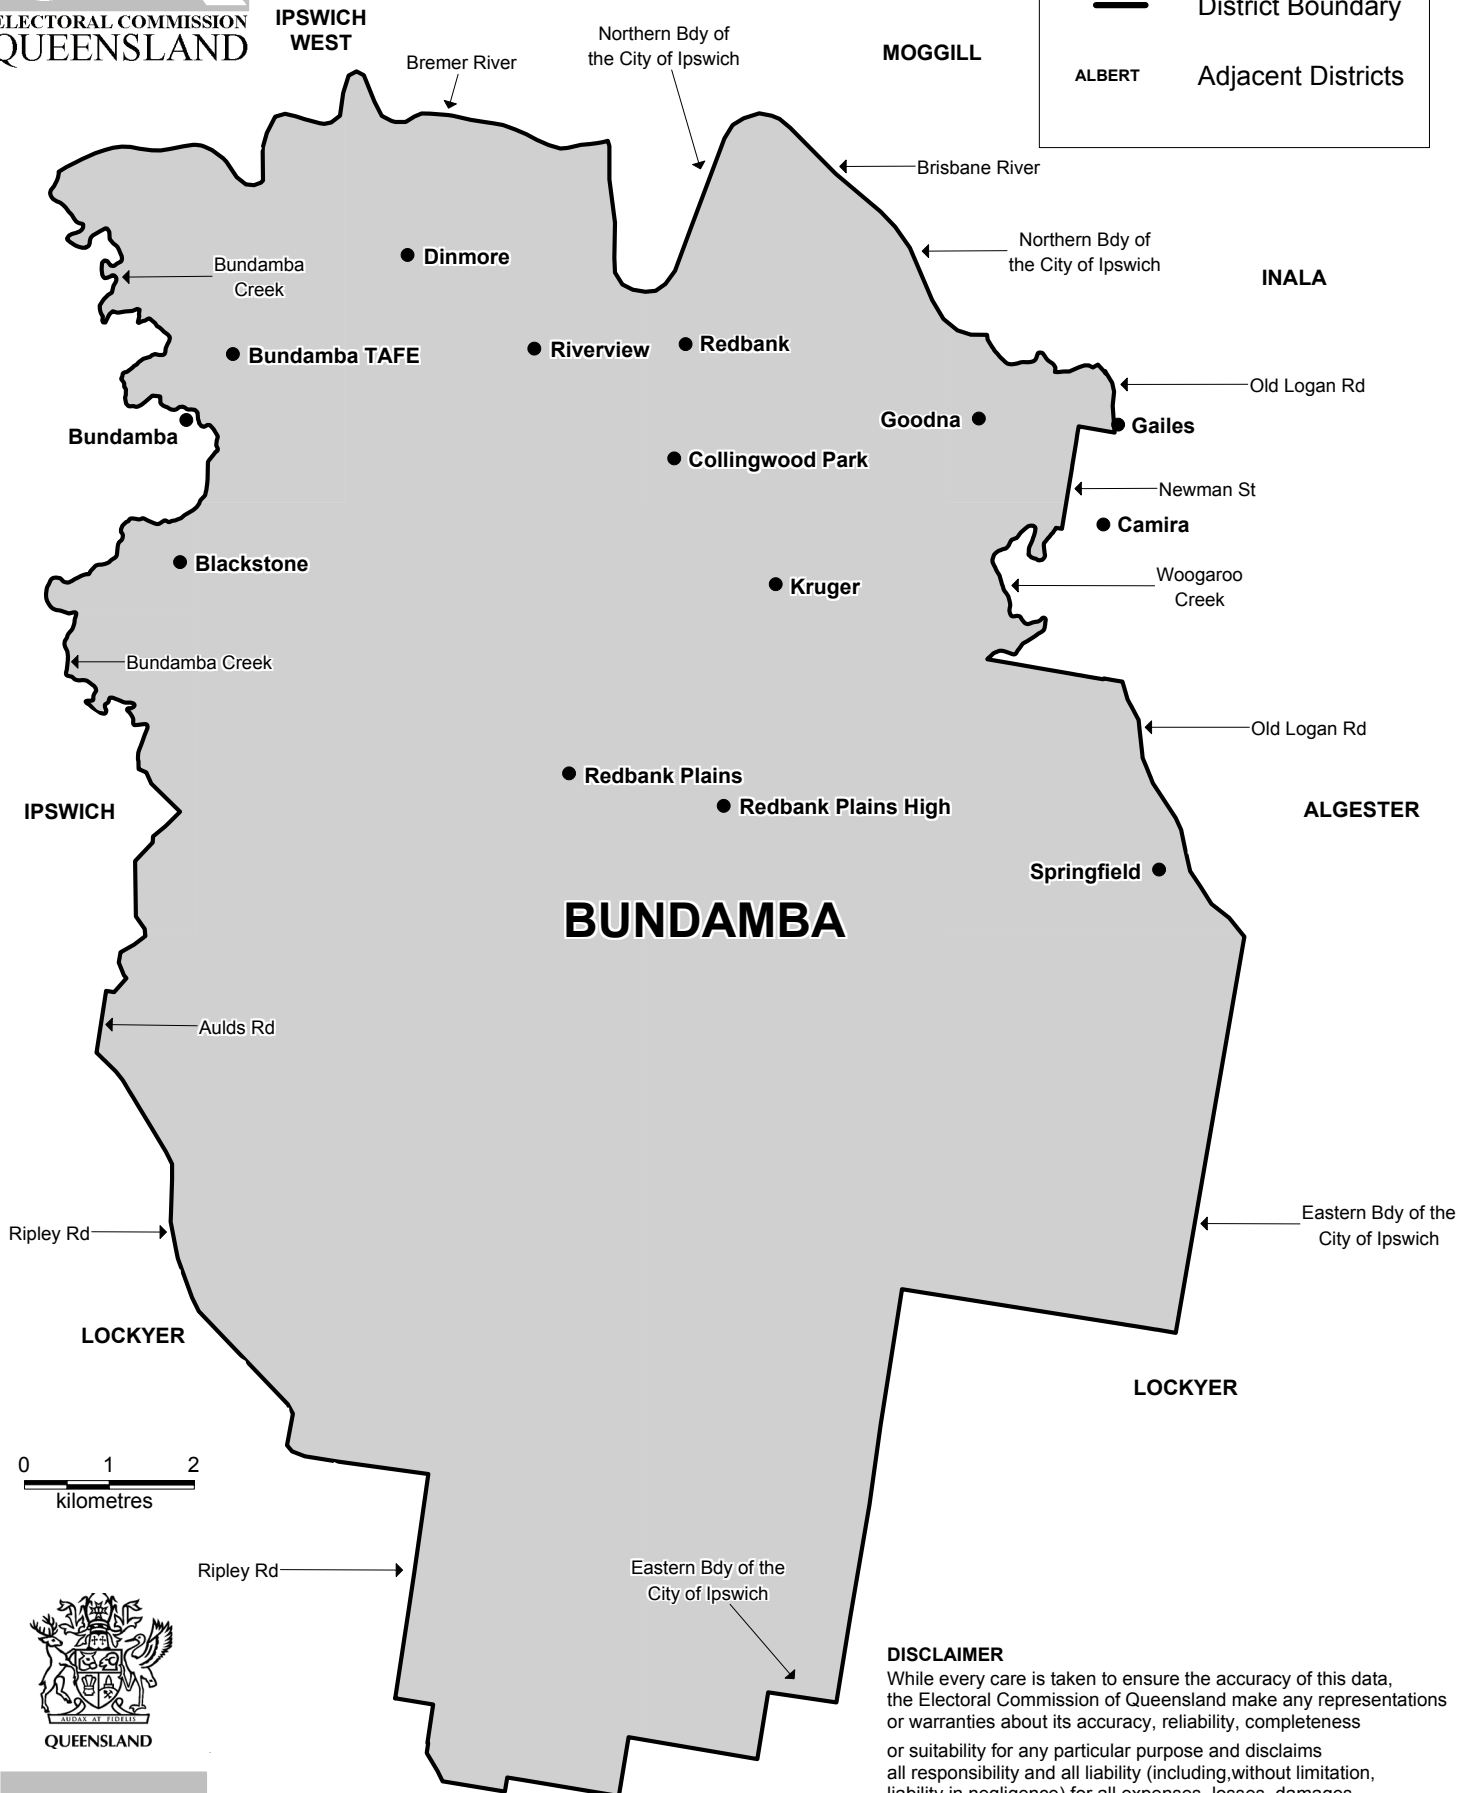

QUEENSLAND STATE ELECTION 2006 SHOWING POLLING BOOTH LOCATIONS.

Bundamba District

Electors at close of Roll: 28,255

No. of Booths: 15

This map has been produced by the Electoral Commission of Queensland as a guide to show the location of Polling Booths and Electoral District boundaries. It is not an official map of the Electoral District.

Official maps of Queensland's Electoral Districts are available from Sunmap, Department of Natural Resources and Mines, Woolloongabba

© Electoral Commission Queensland 2006

LEGEND	
●	Polling Booth
—	District Boundary
ALBERT	Adjacent Districts