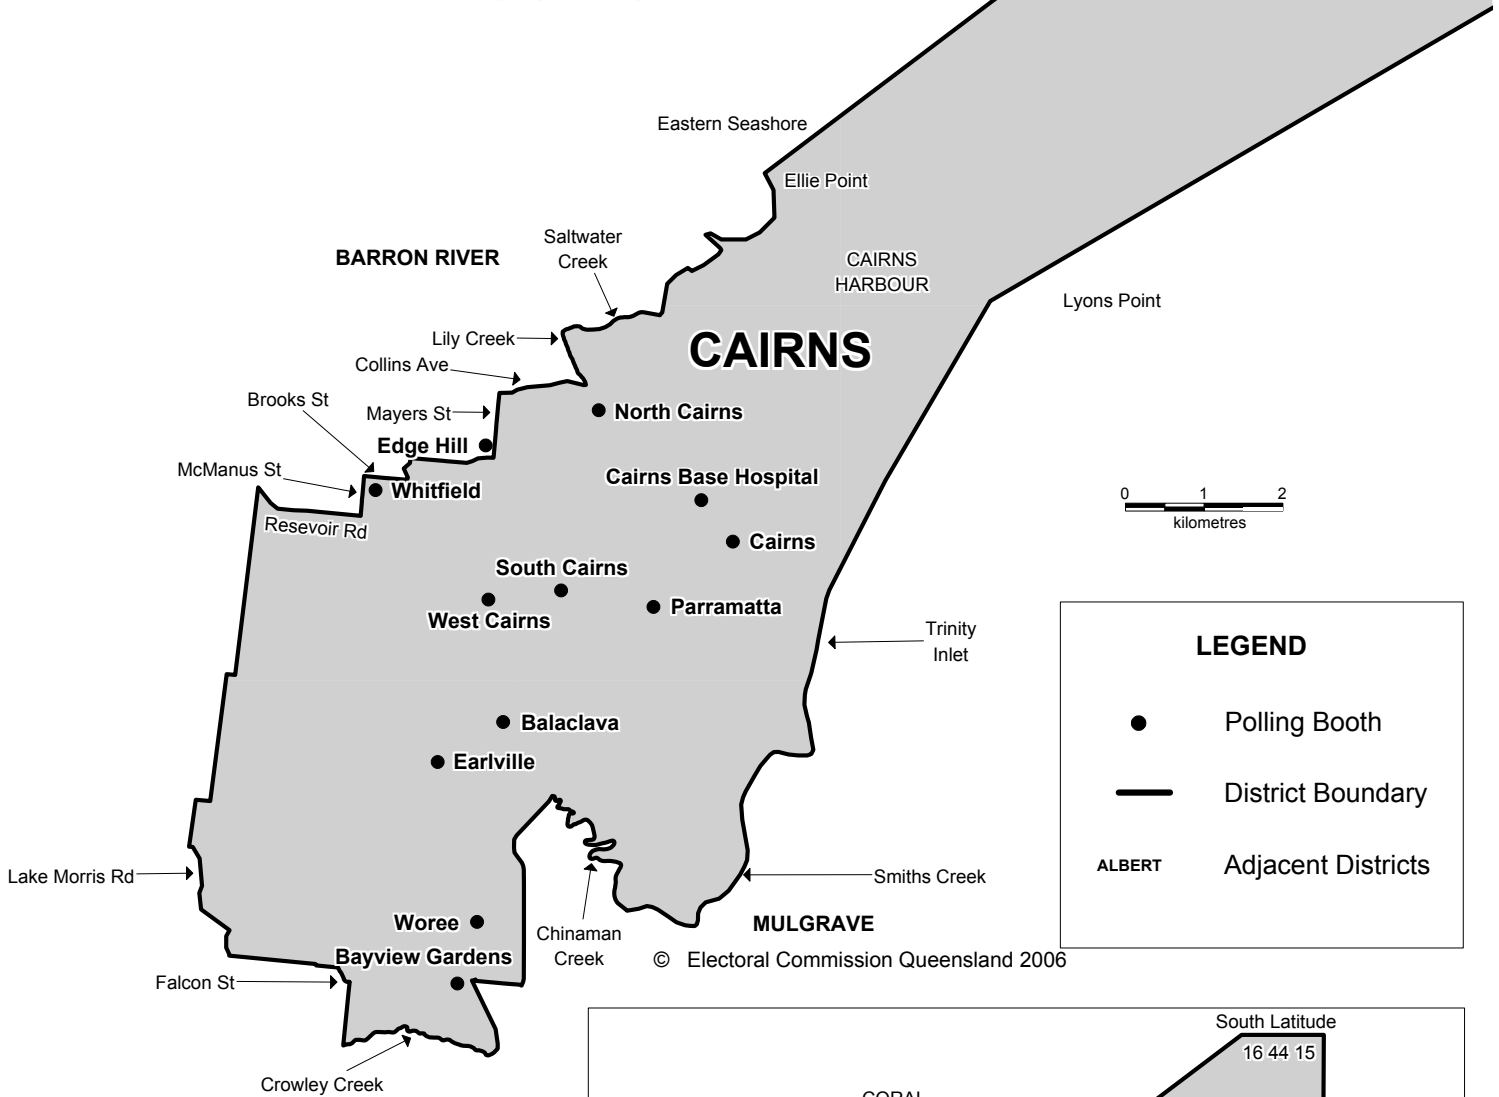

QUEENSLAND STATE ELECTION 2006 SHOWING POLLING BOOTH LOCATIONS.

Cairns District

Electors at close of Roll: 25,720

No. of Booths: 15

This map has been produced by the Electoral Commission of Queensland as a guide to show the location of Polling Booths and Electoral District boundaries. It is not an official map of the Electoral District.

Official maps of Queensland's Electoral Districts are available from Sunmap, Department of Natural Resources and Mines, Woolloongabba

DISCLAIMER

While every care is taken to ensure the accuracy of this data, the Electoral Commission of Queensland make any representations or warranties about its accuracy, reliability, completeness or suitability for any particular purpose and disclaims all responsibility and all liability (including, without limitation, liability in negligence) for all expenses, losses, damages (including indirect and consequential damage) and costs which might be incurred as a result of the data being inaccurate or incomplete in any way and for any reason.

● **Smithfield**

LEGEND

- Polling Booth
- District Boundary
- ALBERT Adjacent Districts

© Electoral Commission Queensland 2006

● **Edmonton**