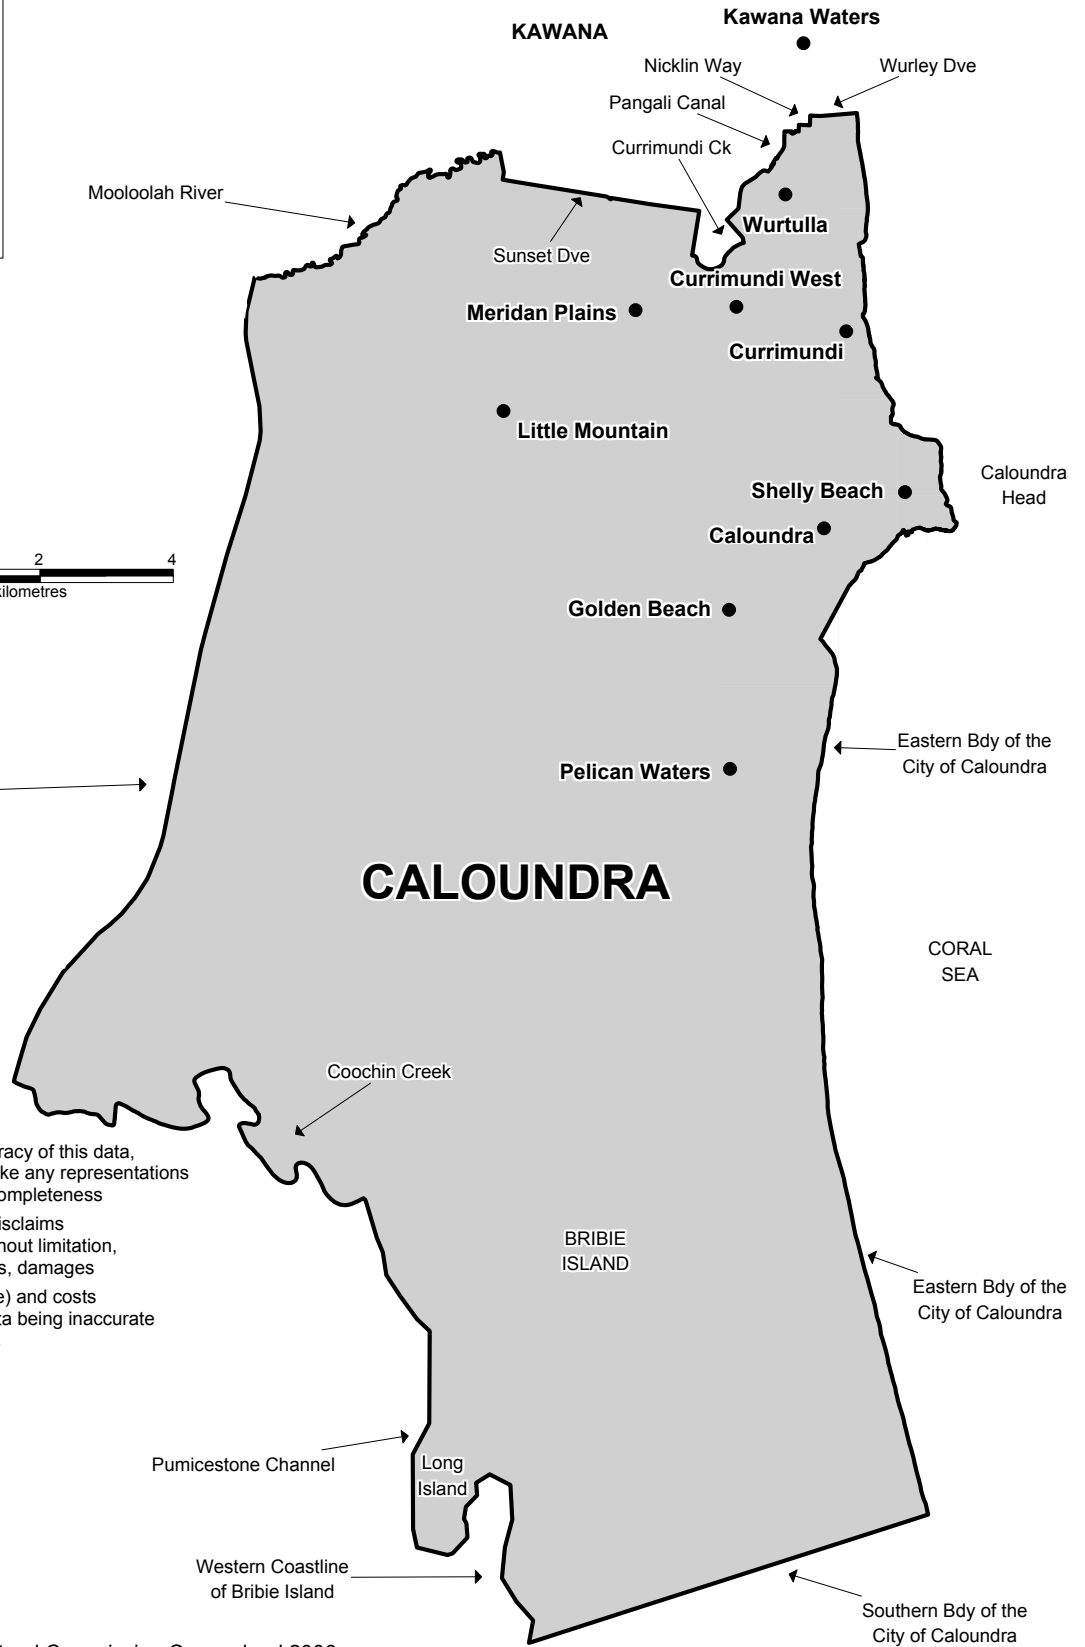

# QUEENSLAND STATE ELECTION 2006 SHOWING POLLING BOOTH LOCATIONS.

Caloundra District

Electors at close of Roll: 30,892

No. of Booths: 12

This map has been produced by the Electoral Commission of Queensland as a guide to show the location of Polling Booths and Electoral District boundaries. It is not an official map of the Electoral District.

Official maps of Queensland's Electoral Districts are available from Sunmap, Department of Natural Resources and Mines, Woolloongabba

● Buddina

## LEGEND

- Polling Booth
- District Boundary
- ALBERT Adjacent Districts

GLASS HOUSE

Bruce Hwy