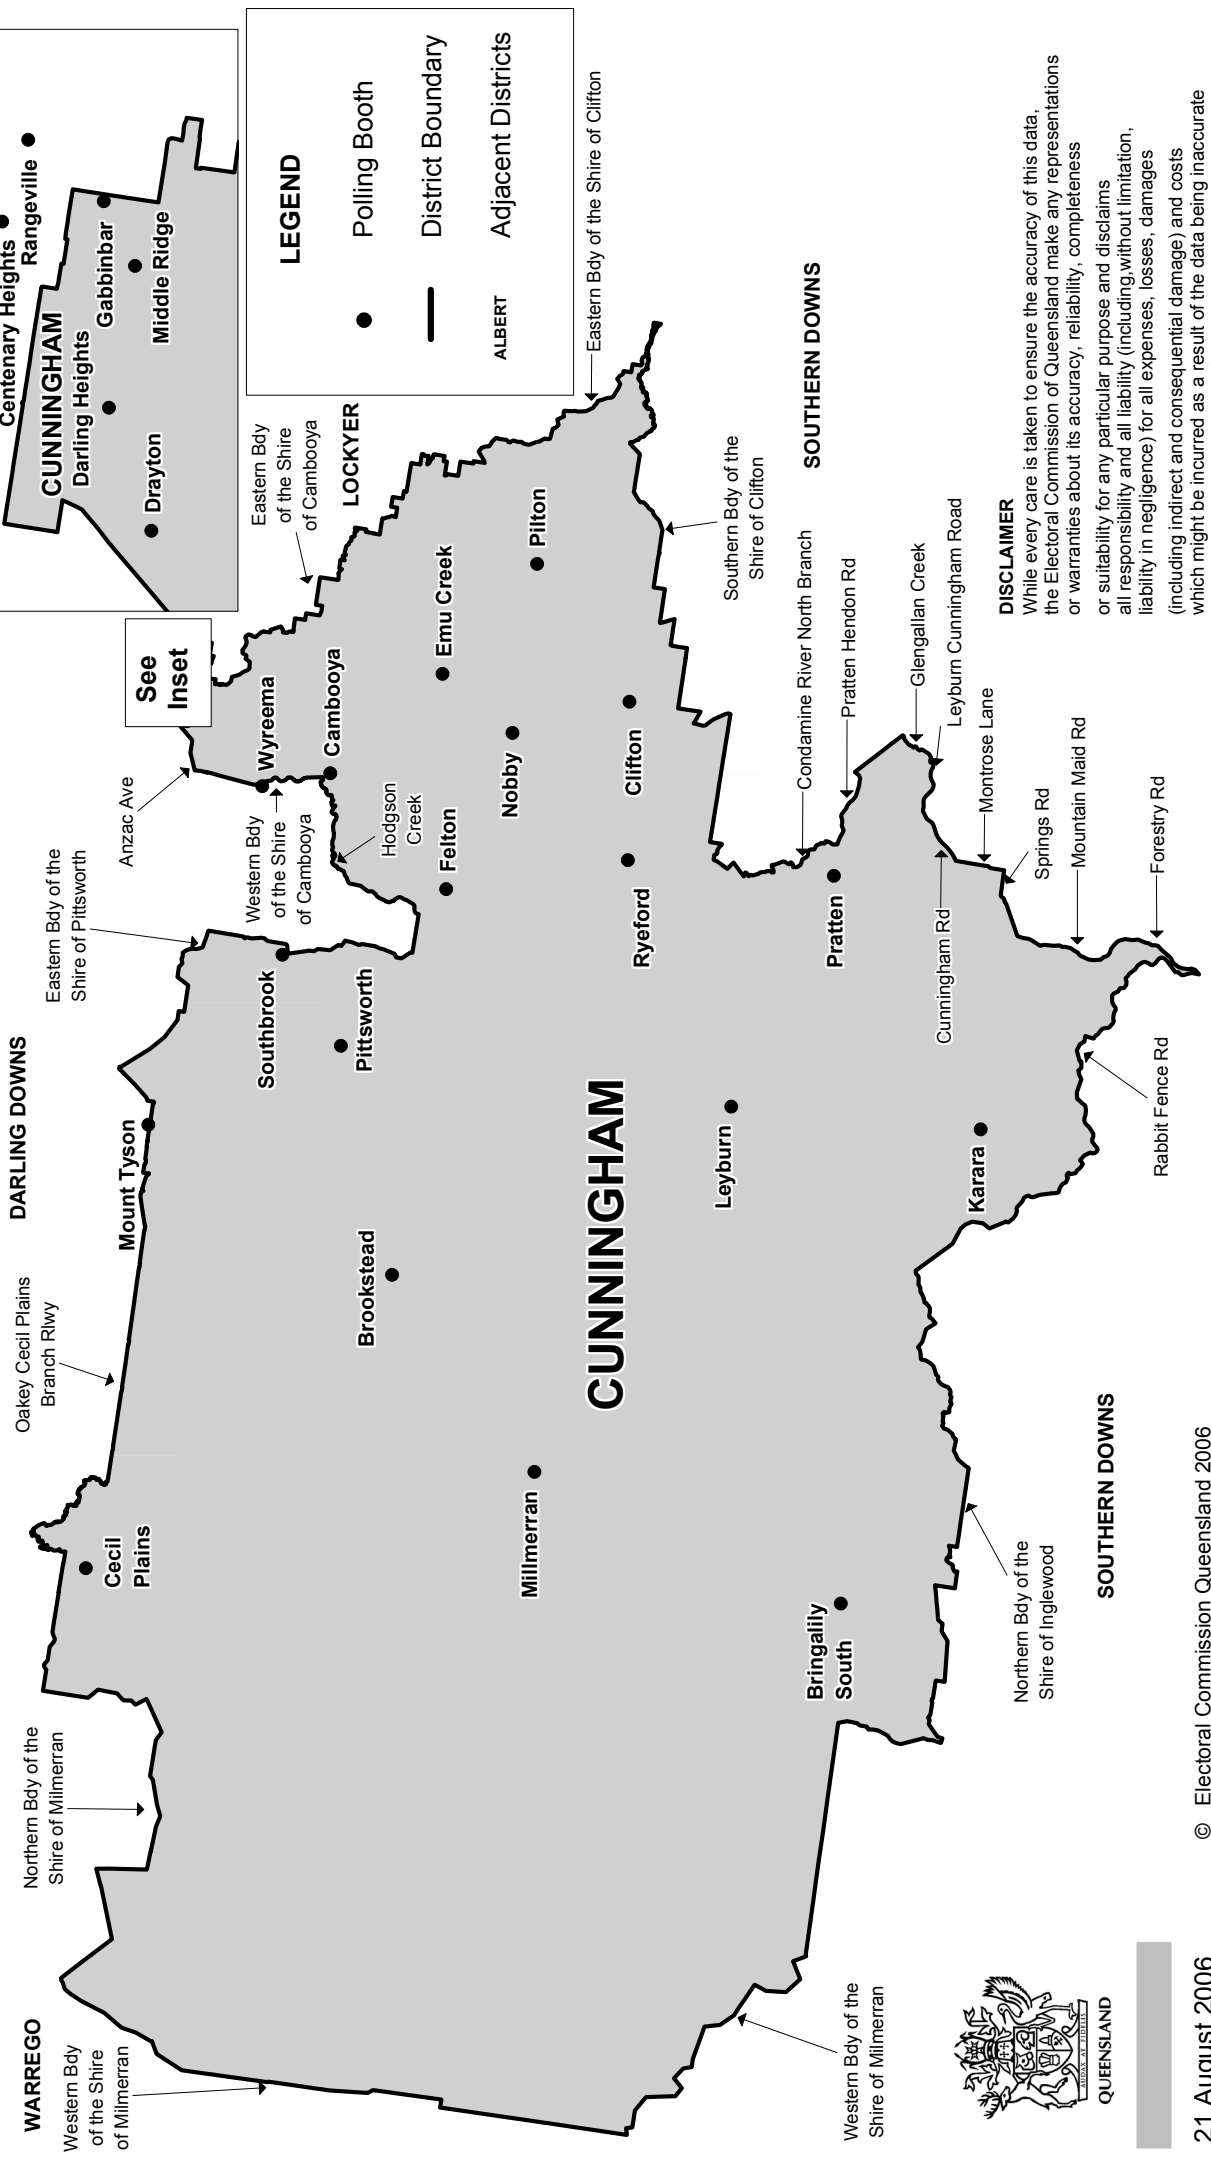

LEGEND

- Polling Booth
- District Boundary
- ALBERT Adjacent Districts