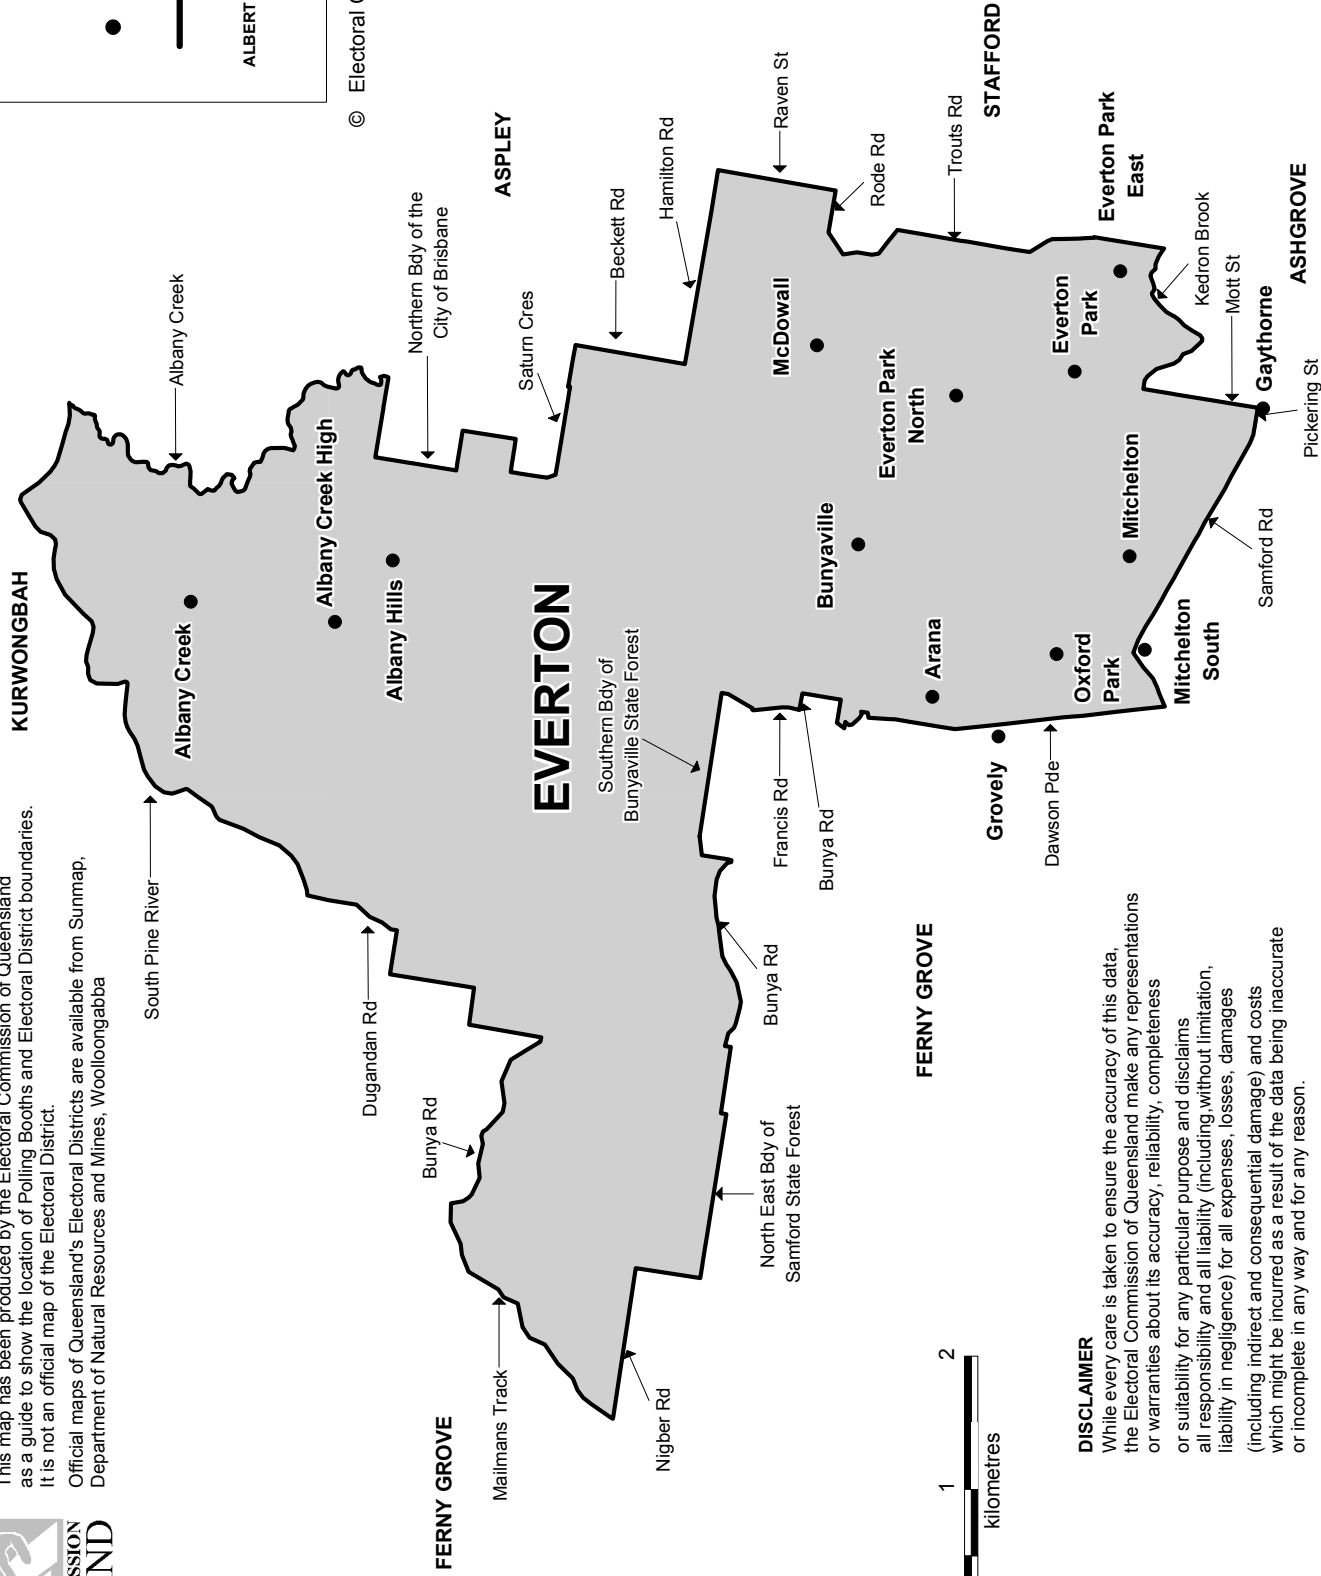

QUEENSLAND STATE ELECTION 2006 SHOWING POLLING BOOTH LOCATIONS.

Everton District

Electors at close of Roll: 28,353

No. of Booths: 15

This map has been produced by the Electoral Commission of Queensland as a guide to show the location of Polling Booths and Electoral District boundaries. It is not an official map of the Electoral District.

Official maps of Queensland's Electoral Districts are available from Sunmap, Department of Natural Resources and Mines, Woolloongabba

LEGEND	
●	Polling Booth
—	District Boundary
ALBERT	Adjacent Districts

© Electoral Commission Queensland 2006

DISCLAIMER
While every care is taken to ensure the accuracy of this data, the Electoral Commission of Queensland make any representations or warranties about its accuracy, reliability, completeness or suitability for any particular purpose and disclaims all responsibility and all liability (including, without limitation, liability in negligence) for all expenses, losses, damages (including indirect and consequential damage) and costs which might be incurred as a result of the data being inaccurate or incomplete in any way and for any reason.