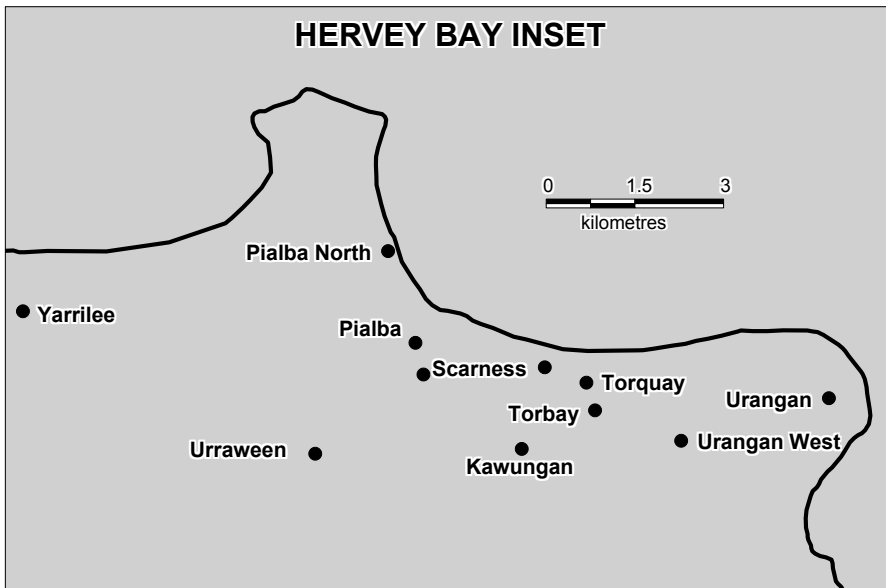

# QUEENSLAND STATE ELECTION 2006 SHOWING POLLING BOOTH LOCATIONS.

Hervey Bay District

Electors at close of Roll: 30,715

No. of Booths: 13

This map has been produced by the Electoral Commission of Queensland as a guide to show the location of Polling Booths and Electoral District boundaries. It is not an official map of the Electoral District.

Official maps of Queensland's Electoral Districts are available from Sunmap, Department of Natural Resources and Mines, Woolloongabba

**DISCLAIMER**

While every care is taken to ensure the accuracy of this data, the Electoral Commission of Queensland make any representations or warranties about its accuracy, reliability, completeness or suitability for any particular purpose and disclaims all responsibility and all liability (including, without limitation, liability in negligence) for all expenses, losses, damages (including indirect and consequential damage) and costs which might be incurred as a result of the data being inaccurate or incomplete in any way and for any reason.

LEGEND	
●	Polling Booth
—	District Boundary
ALBERT	Adjacent Districts