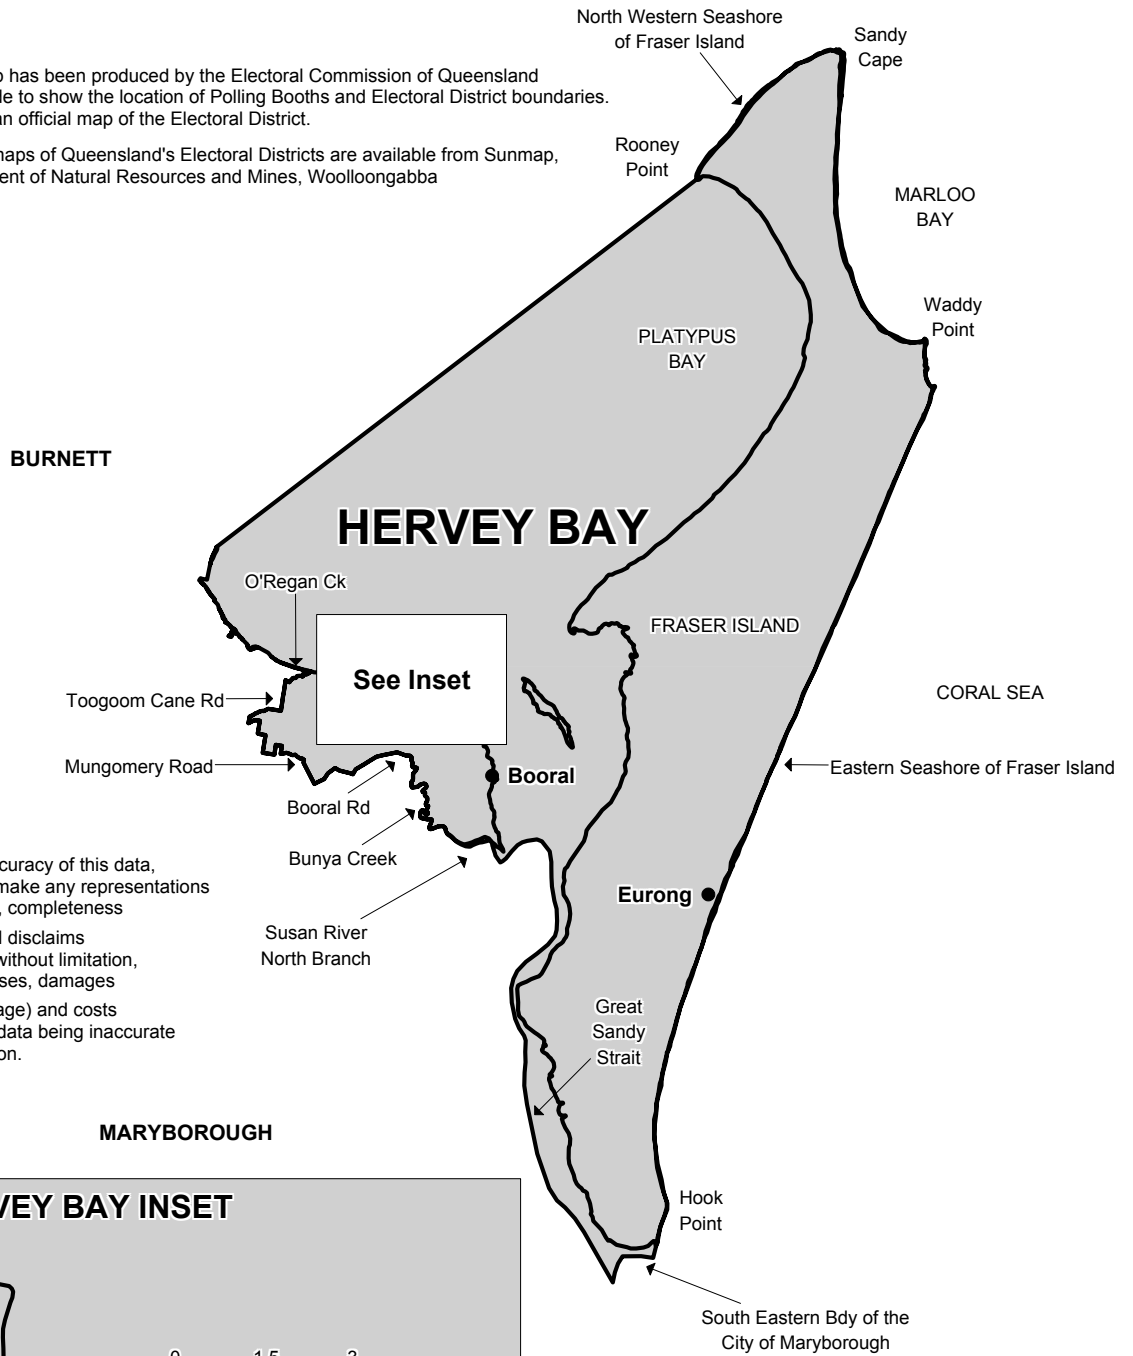

# QUEENSLAND STATE ELECTION 2006 SHOWING POLLING BOOTH LOCATIONS.

Hervey Bay District

Electors at close of Roll: 30,715

No. of Booths: 13

This map has been produced by the Electoral Commission of Queensland as a guide to show the location of Polling Booths and Electoral District boundaries. It is not an official map of the Electoral District.

Official maps of Queensland's Electoral Districts are available from Sunmap, Department of Natural Resources and Mines, Woolloongabba

**DISCLAIMER**

While every care is taken to ensure the accuracy of this data, the Electoral Commission of Queensland make any representations or warranties about its accuracy, reliability, completeness or suitability for any particular purpose and disclaims all responsibility and all liability (including, without limitation, liability in negligence) for all expenses, losses, damages (including indirect and consequential damage) and costs which might be incurred as a result of the data being inaccurate or incomplete in any way and for any reason.

LEGEND	
●	Polling Booth
—	District Boundary
ALBERT	Adjacent Districts