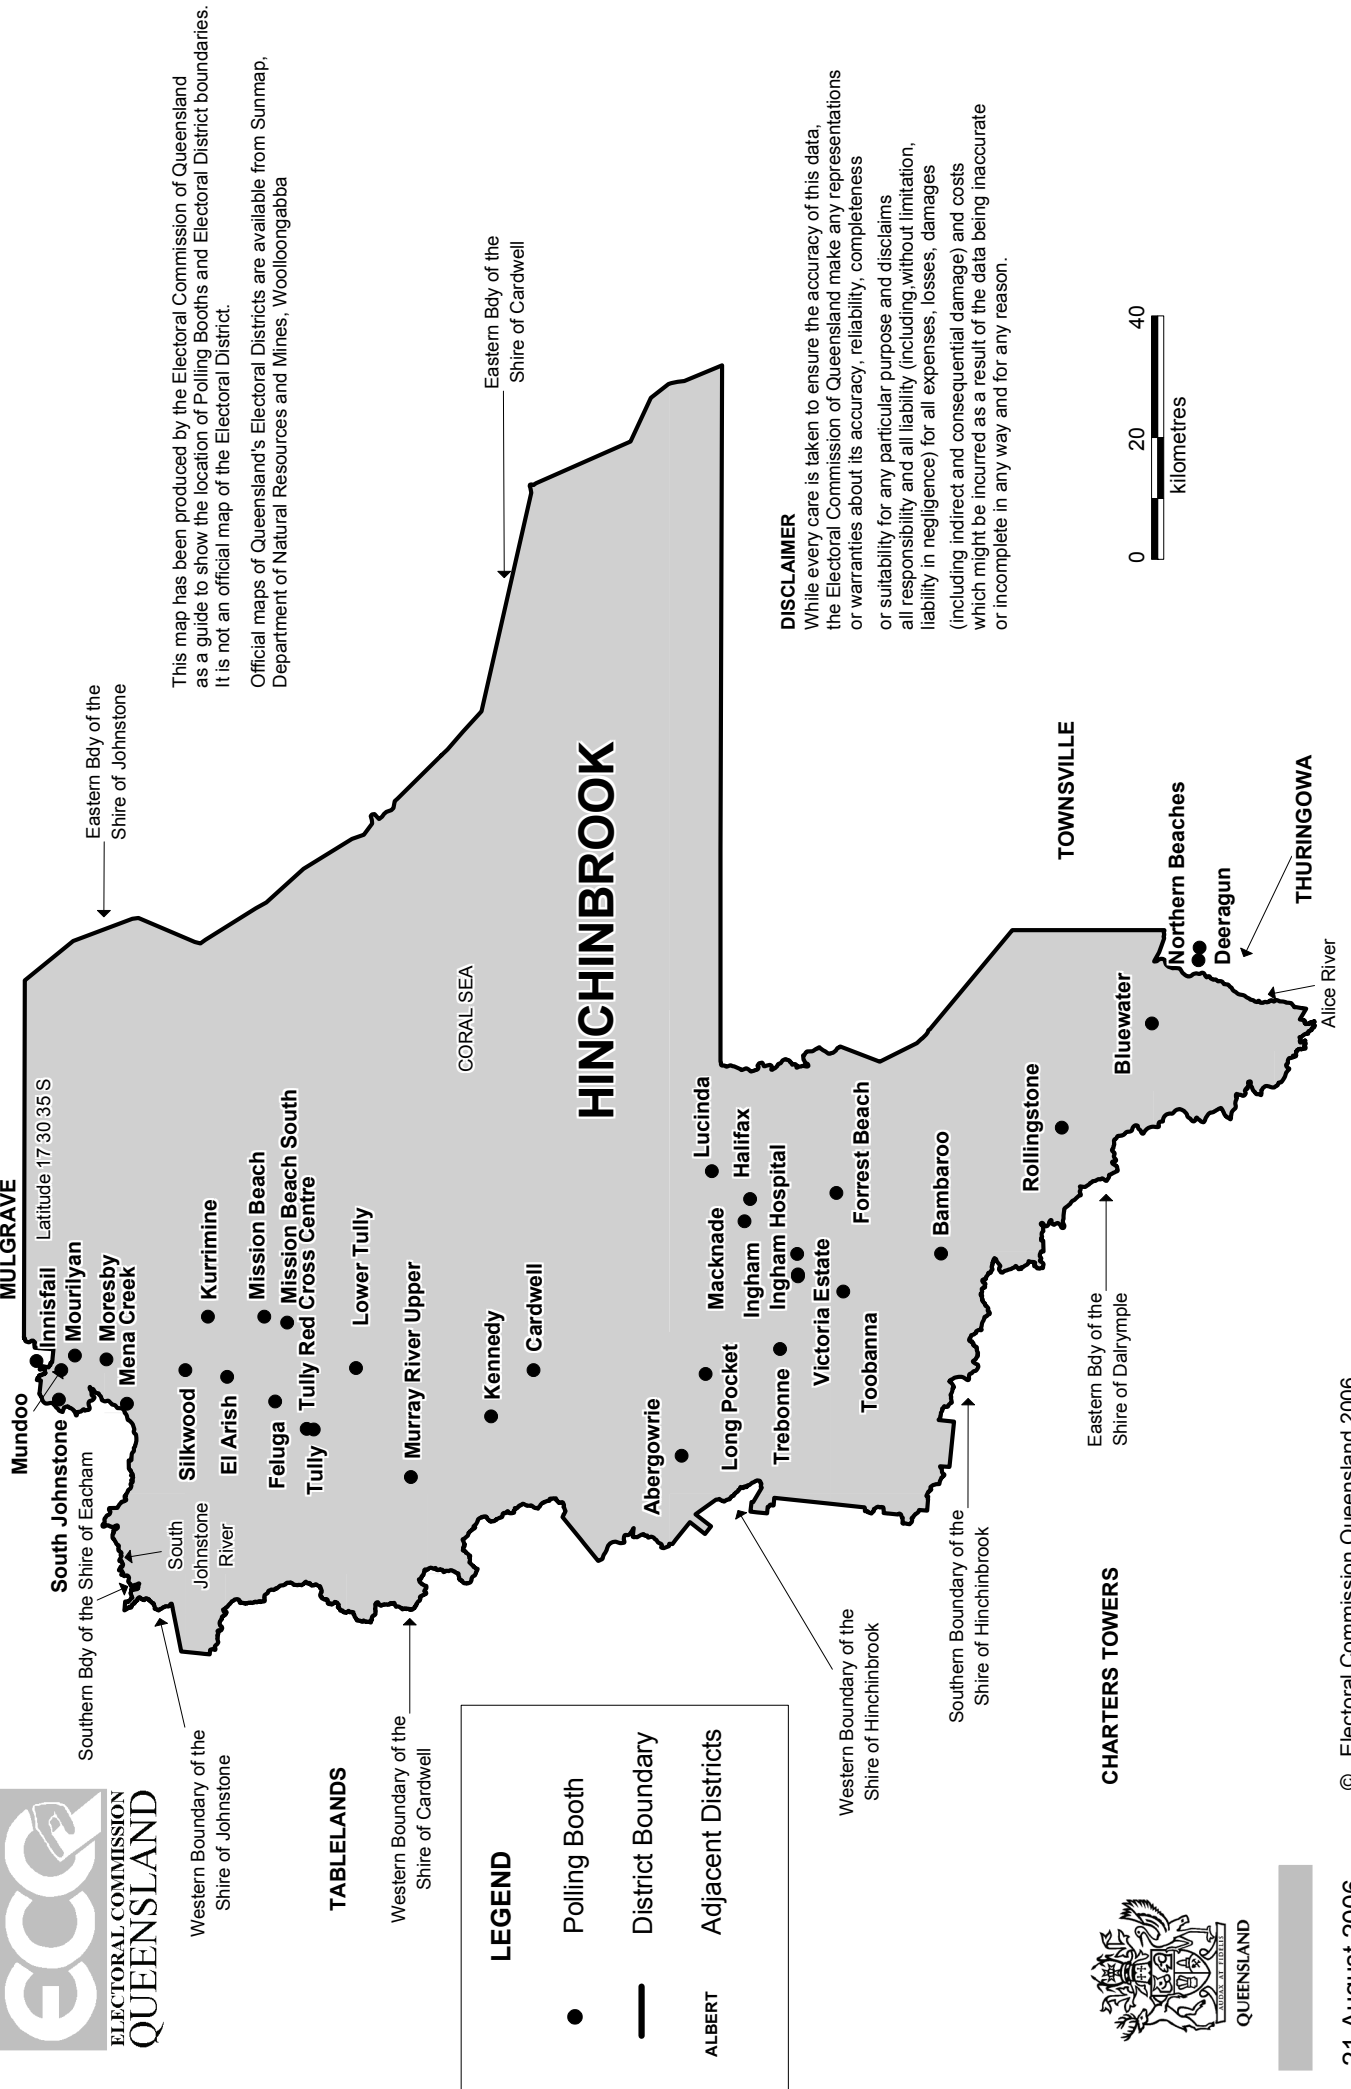

# QUEENSLAND STATE ELECTION 2006 SHOWING POLLING BOOTH LOCATIONS.

Hinchinbrook District

Electors at close of Roll: 22,594

No. of Booths: 35

This map has been produced by the Electoral Commission of Queensland as a guide to show the location of Polling Booths and Electoral District boundaries. It is not an official map of the Electoral District.

Official maps of Queensland's Electoral Districts are available from Sunmap, Department of Natural Resources and Mines, Woolloongabba

**DISCLAIMER**

While every care is taken to ensure the accuracy of this data, the Electoral Commission of Queensland make any representations or warranties about its accuracy, reliability, completeness or suitability for any particular purpose and disclaims all responsibility and all liability (including, without limitation, liability in negligence) for all expenses, losses, damages (including indirect and consequential damage) and costs which might be incurred as a result of the data being inaccurate or incomplete in any way and for any reason.