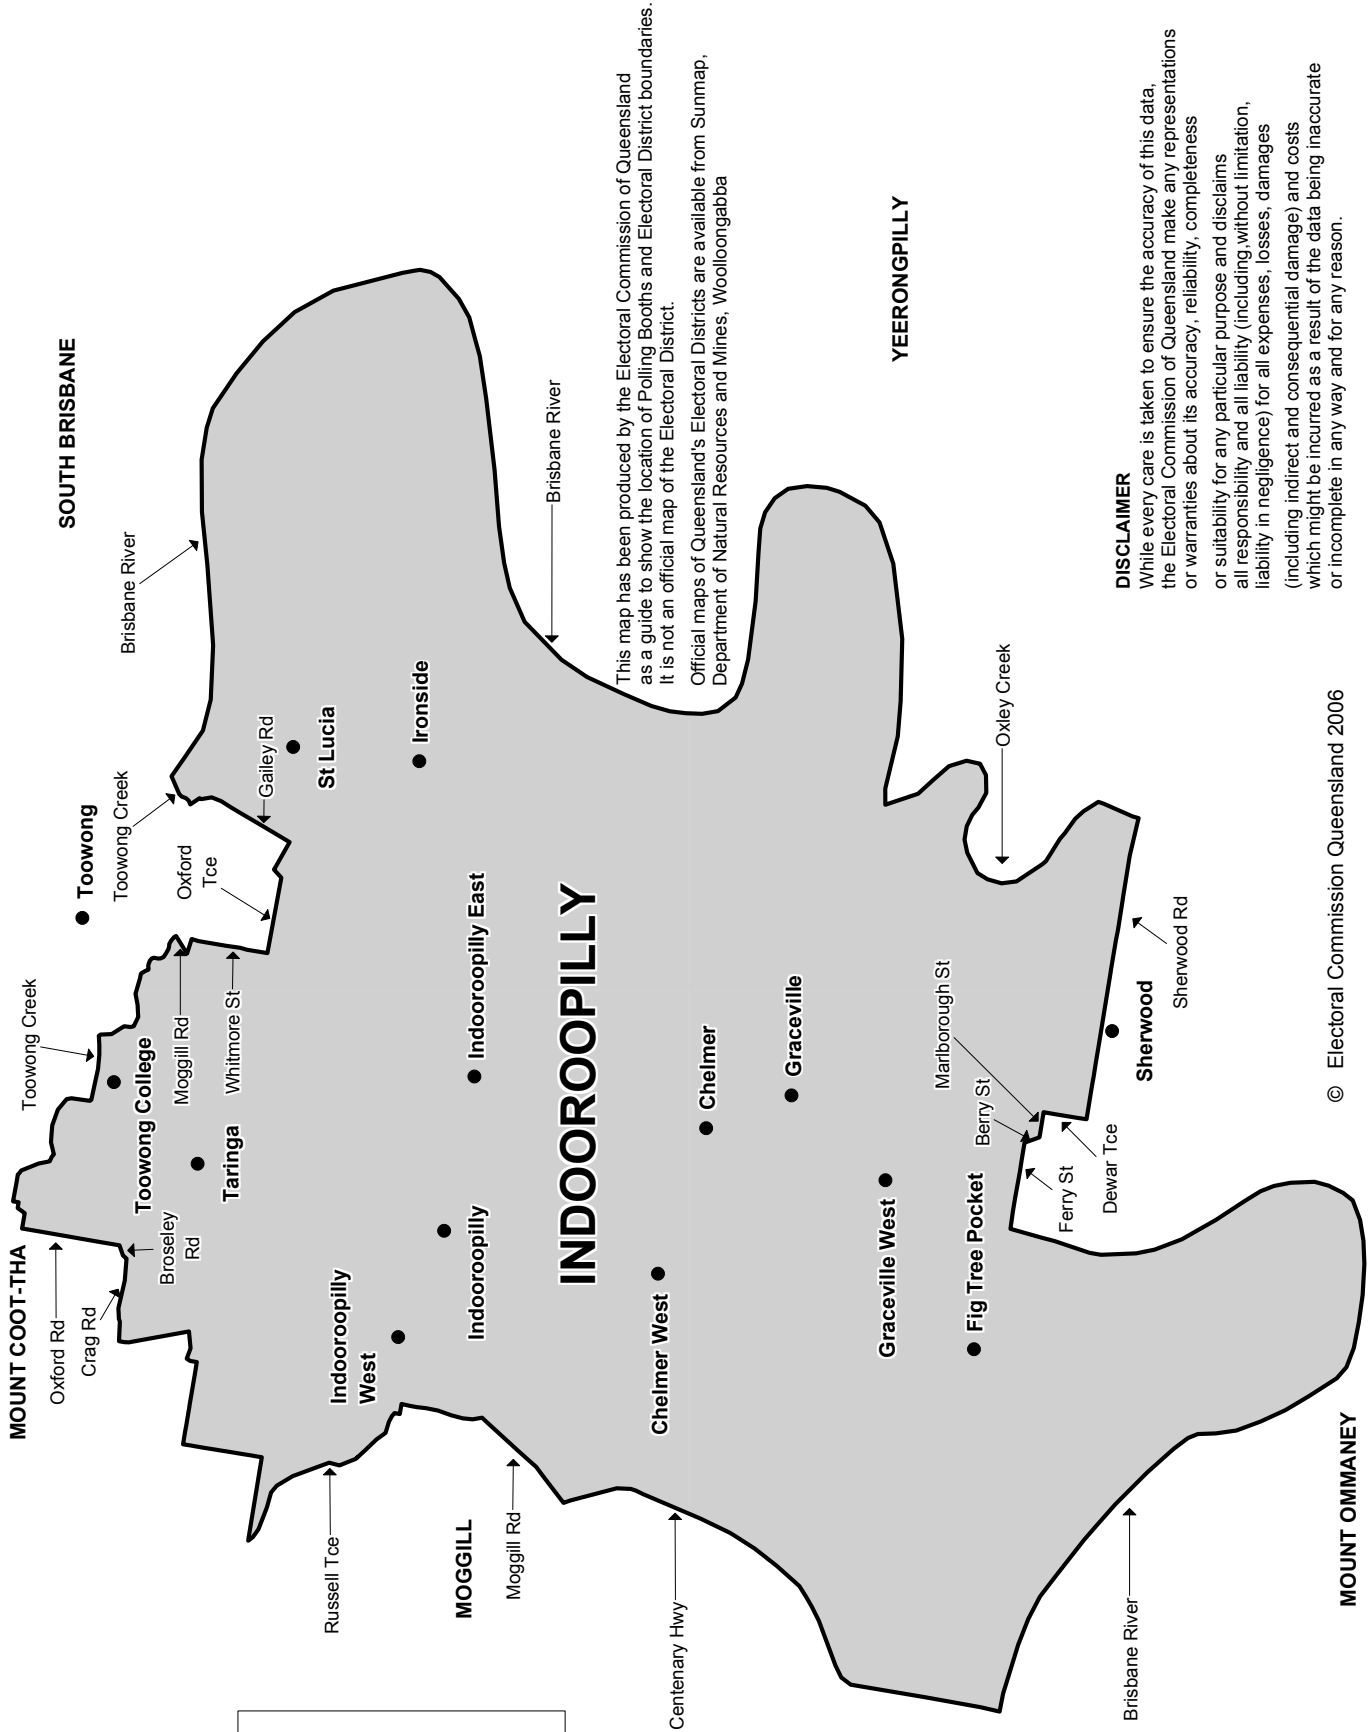

QUEENSLAND STATE ELECTION 2006 SHOWING POLLING BOOTH LOCATIONS.

Indooroopilly District Electors at close of Roll: 26,383 No. of Booths: 15

LEGEND

- Polling Booth
- District Boundary

ALBERT Adjacent Districts

This map has been produced by the Electoral Commission of Queensland as a guide to show the location of Polling Booths and Electoral District boundaries. It is not an official map of the Electoral District.
 Official maps of Queensland's Electoral Districts are available from Sunmap, Department of Natural Resources and Mines, Woolloongabba