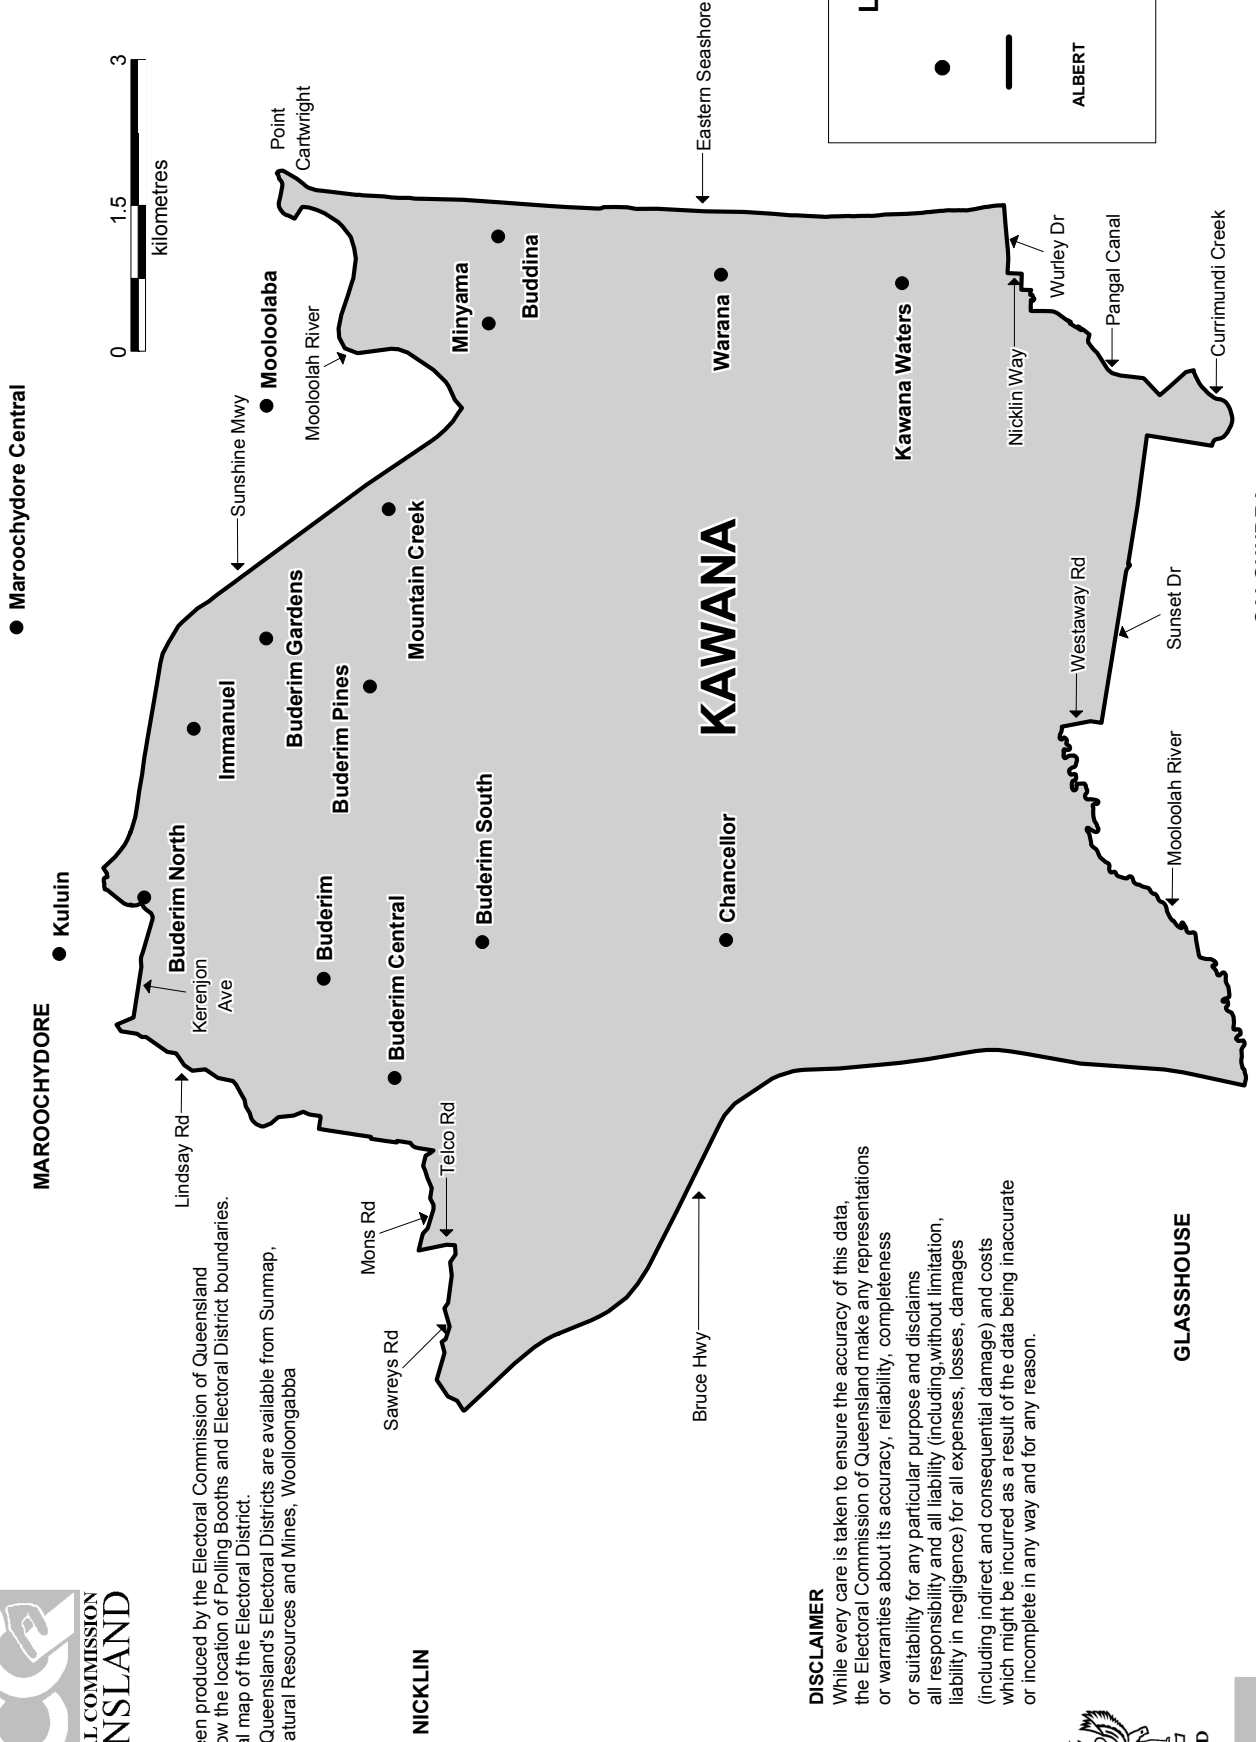

QUEENSLAND STATE ELECTION 2006 SHOWING POLLING BOOTH LOCATIONS.

Kawana District

Electors at close of Roll: 34,323

No. of Booths: 18

This map has been produced by the Electoral Commission of Queensland as a guide to show the location of Polling Booths and Electoral District boundaries. It is not an official map of the Electoral District.
Official maps of Queensland's Electoral Districts are available from Sunmap, Department of Natural Resources and Mines, Woolloongabba