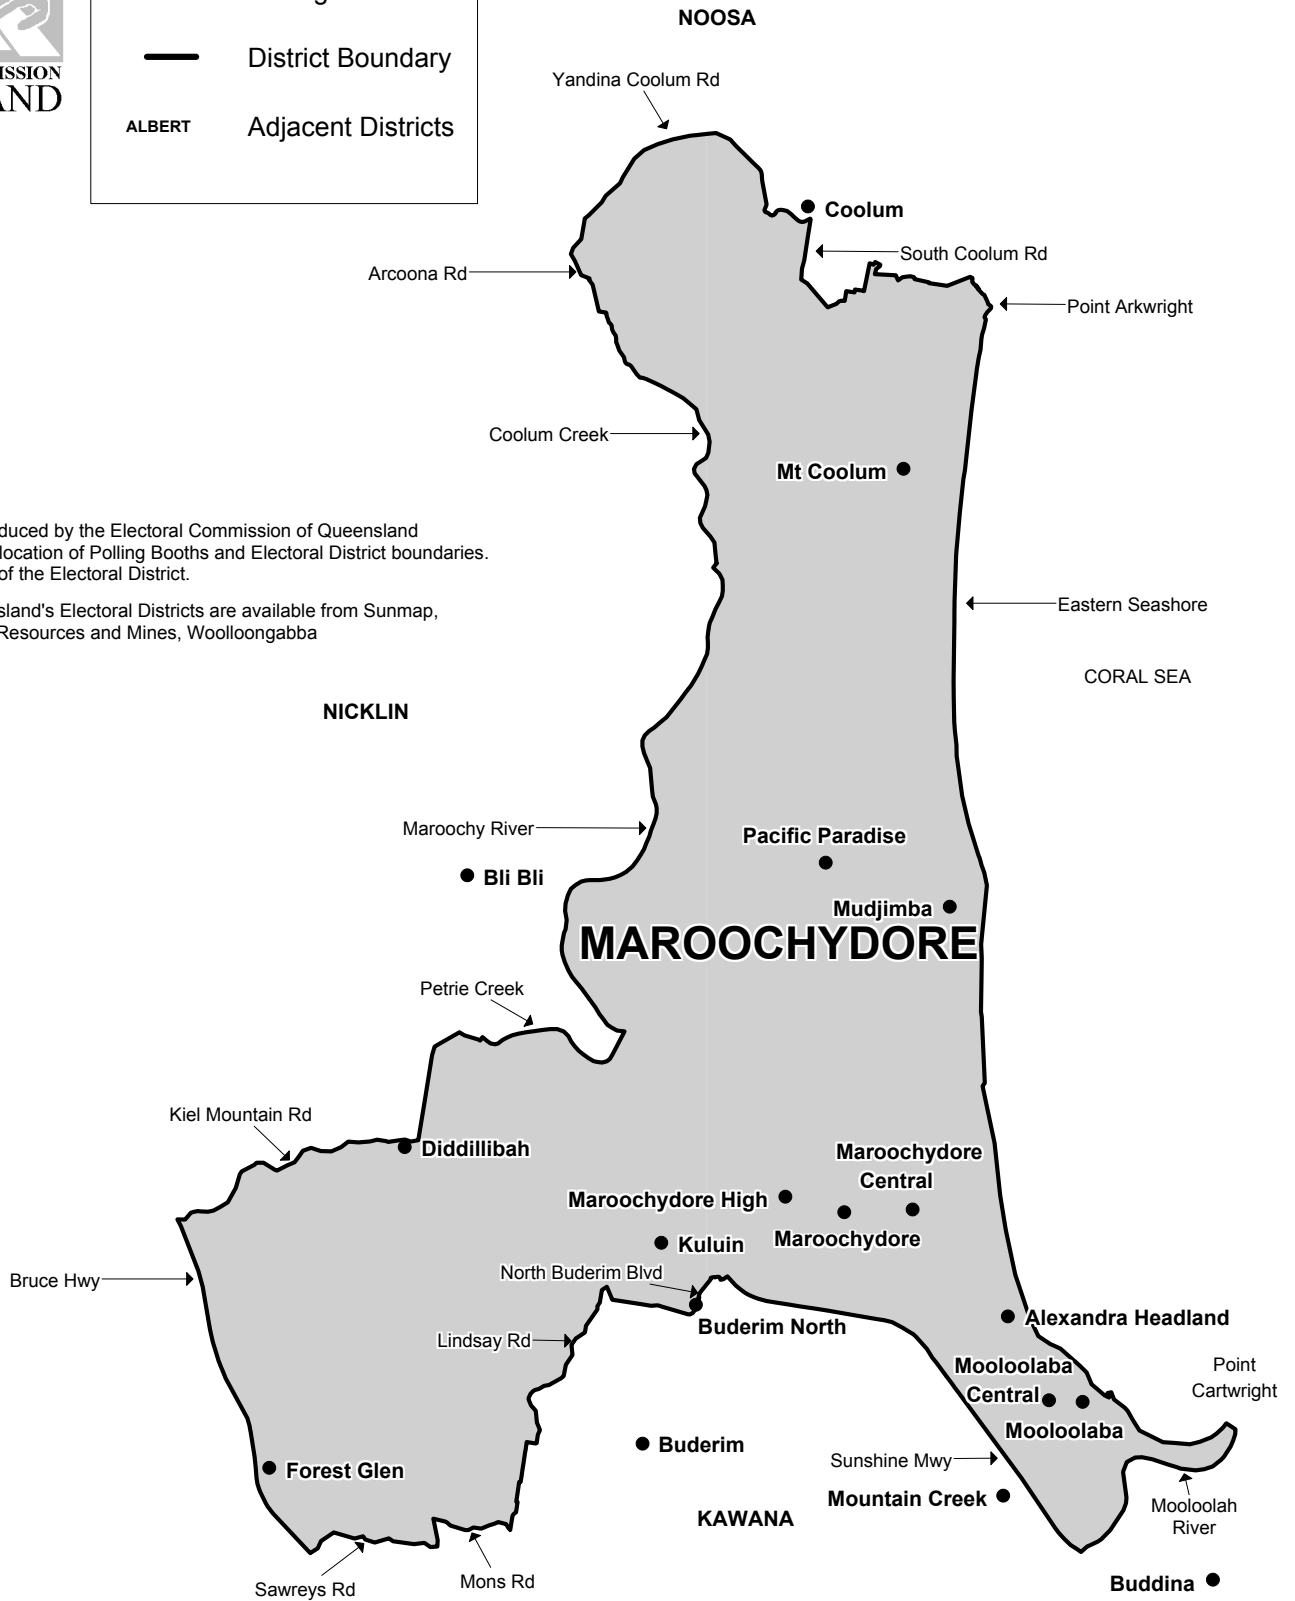

# QUEENSLAND STATE ELECTION 2006 SHOWING POLLING BOOTH LOCATIONS.

Maroochydore District

Electors at close of Roll: 30,121

No. of Booths: 19

**LEGEND**

- Polling Booth
- District Boundary
- ALBERT Adjacent Districts

This map has been produced by the Electoral Commission of Queensland as a guide to show the location of Polling Booths and Electoral District boundaries. It is not an official map of the Electoral District.

Official maps of Queensland's Electoral Districts are available from Sunmap, Department of Natural Resources and Mines, Woolloongabba

**DISCLAIMER**

While every care is taken to ensure the accuracy of this data, the Electoral Commission of Queensland make any representations or warranties about its accuracy, reliability, completeness or suitability for any particular purpose and disclaims all responsibility and all liability (including, without limitation, liability in negligence) for all expenses, losses, damages (including indirect and consequential damage) and costs which might be incurred as a result of the data being inaccurate or incomplete in any way and for any reason.