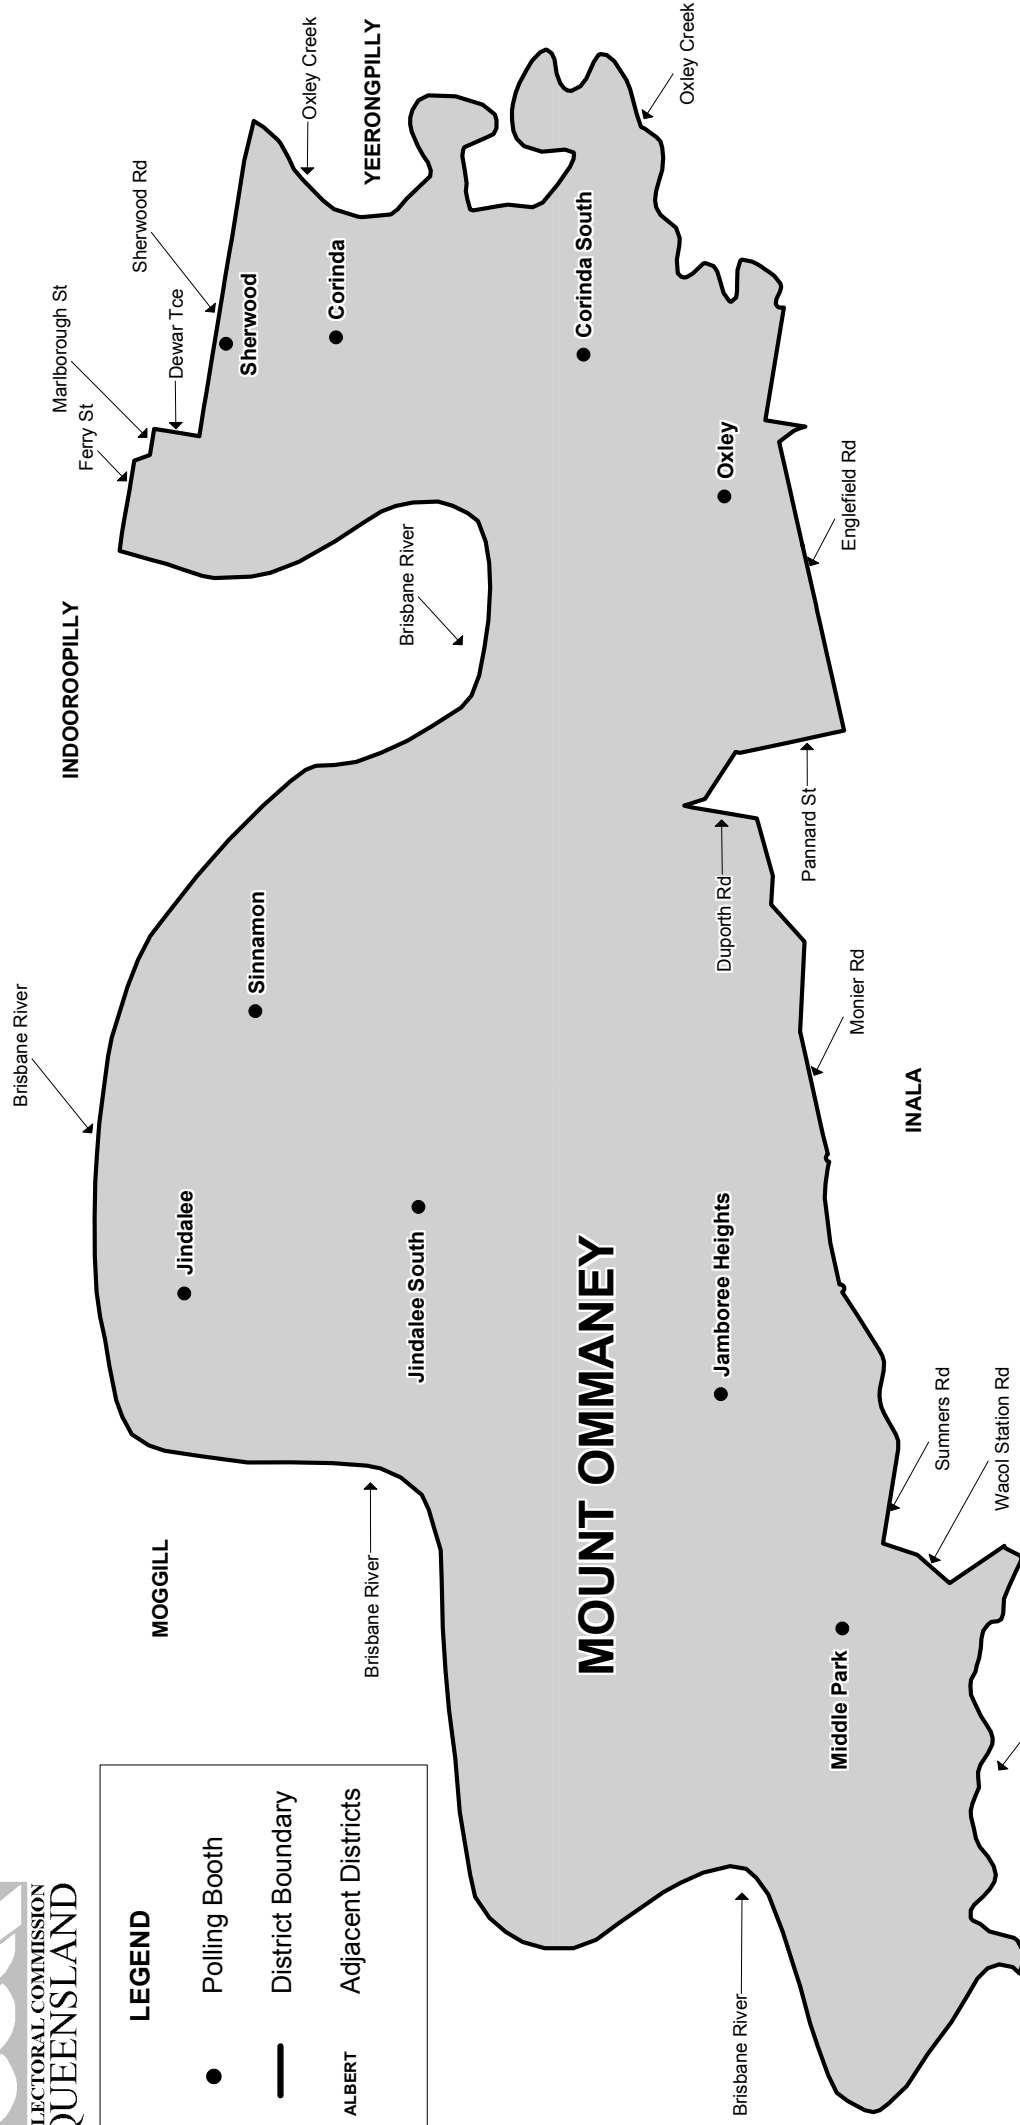

QUEENSLAND STATE ELECTION 2006 SHOWING POLLING BOOTH LOCATIONS.

Mount Ommamey District

Electors at close of Roll: 27,800

No. of Booths: 10

LEGEND

- Polling Booth
- District Boundary
- ALBERT Adjacent Districts

This map has been produced by the Electoral Commission of Queensland as a guide to show the location of Polling Booths and Electoral District boundaries. It is not an official map of the Electoral District.

Official maps of Queensland's Electoral Districts are available from Sunmap, Department of Natural Resources and Mines, Woolloongabba

DISCLAIMER

While every care is taken to ensure the accuracy of this data, the Electoral Commission of Queensland make any representations or warranties about its accuracy, reliability, completeness or suitability for any particular purpose and disclaims all responsibility and all liability (including, without limitation, liability in negligence) for all expenses, losses, damages (including indirect and consequential damage) and costs which might be incurred as a result of the data being inaccurate or incomplete in any way and for any reason.