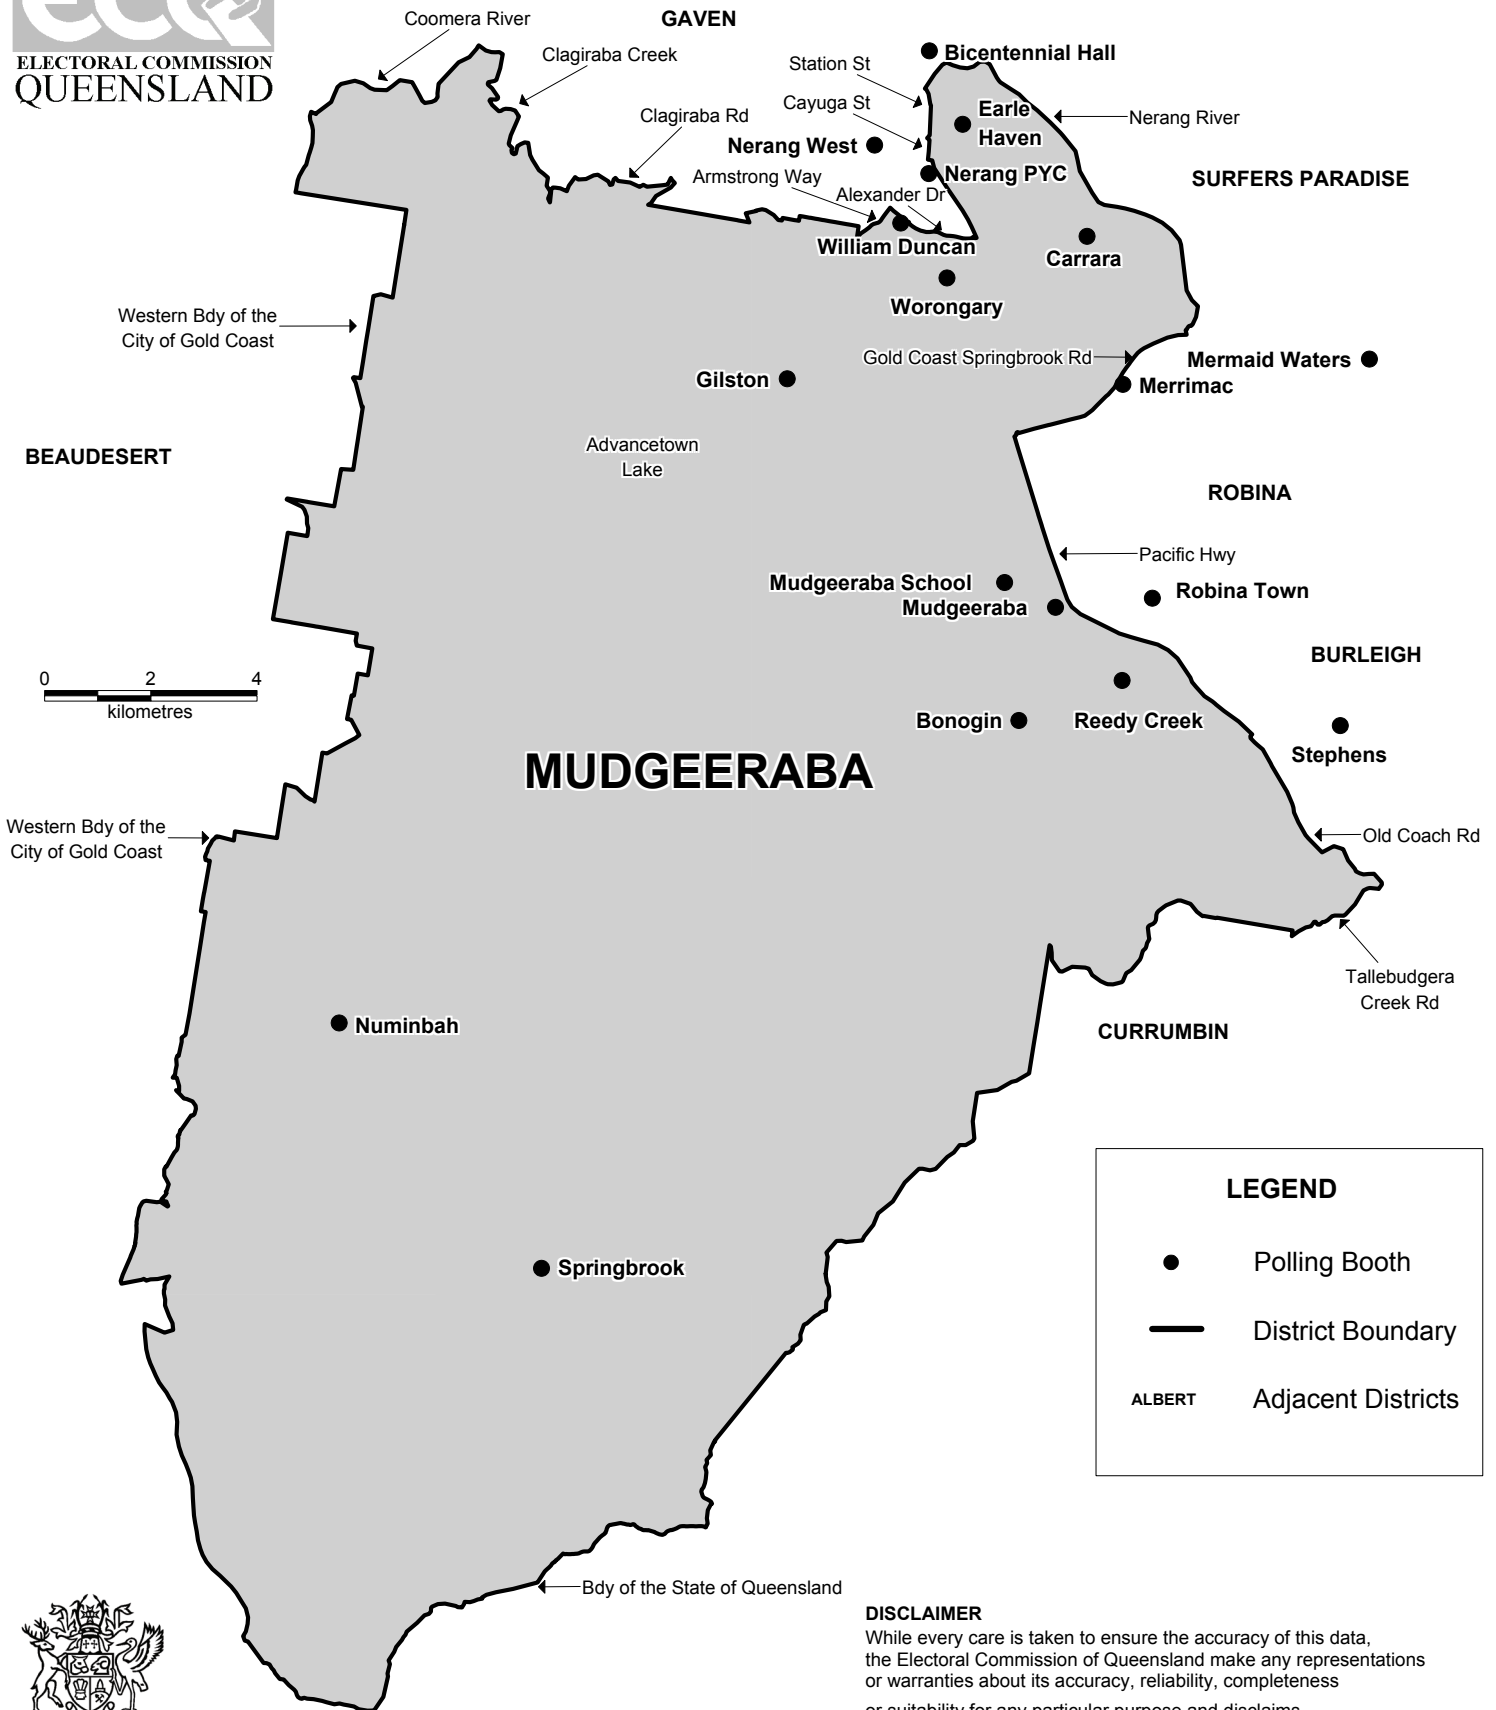

QUEENSLAND STATE ELECTION 2006 SHOWING POLLING BOOTH LOCATIONS.

Mudgeeraba District

Electors at close of Roll: 29,903

No. of Booths: 19

This map has been produced by the Electoral Commission of Queensland as a guide to show the location of Polling Booths and Electoral District boundaries. It is not an official map of the Electoral District.

Official maps of Queensland's Electoral Districts are available from Sunmap, Department of Natural Resources and Mines, Woolloongabba

LEGEND	
●	Polling Booth
—	District Boundary
ALBERT	Adjacent Districts