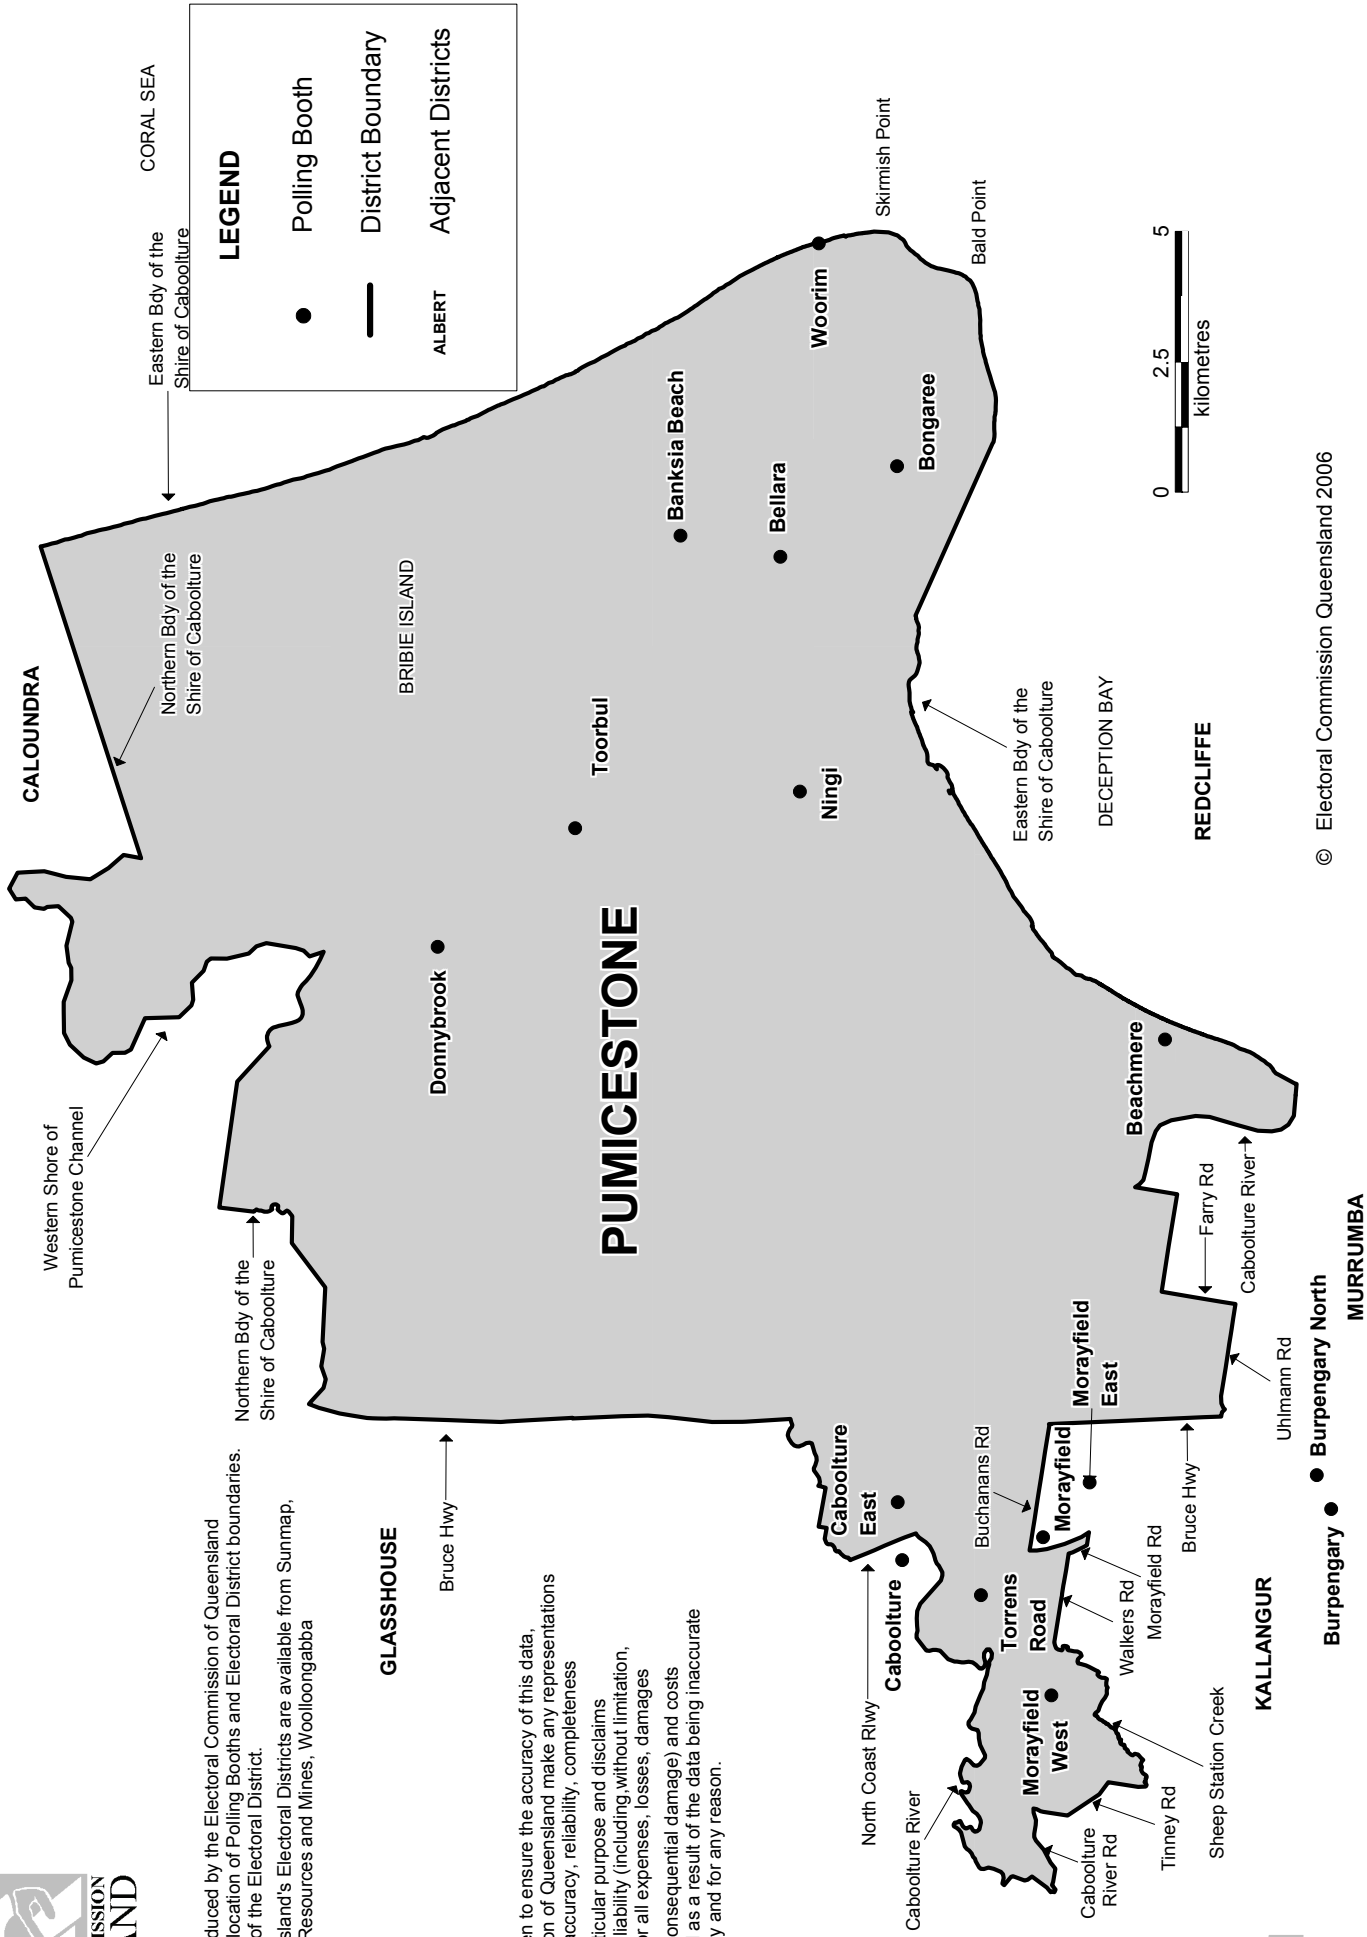

QUEENSLAND STATE ELECTION 2006 SHOWING POLLING BOOTH LOCATIONS.

Pumicestone District

Electors at close of Roll: 30,449

No. of Booths: 17

This map has been produced by the Electoral Commission of Queensland as a guide to show the location of Polling Booths and Electoral District boundaries. It is not an official map of the Electoral District.

Official maps of Queensland's Electoral Districts are available from Sunmap, Department of Natural Resources and Mines, Woolloongabba

DISCLAIMER

While every care is taken to ensure the accuracy of this data, the Electoral Commission of Queensland make any representations or warranties about its accuracy, reliability, completeness or suitability for any particular purpose and disclaims all responsibility and all liability (including, without limitation, liability in negligence) for all expenses, losses, damages (including indirect and consequential damage) and costs which might be incurred as a result of the data being inaccurate or incomplete in any way and for any reason.

KURWONGBAH