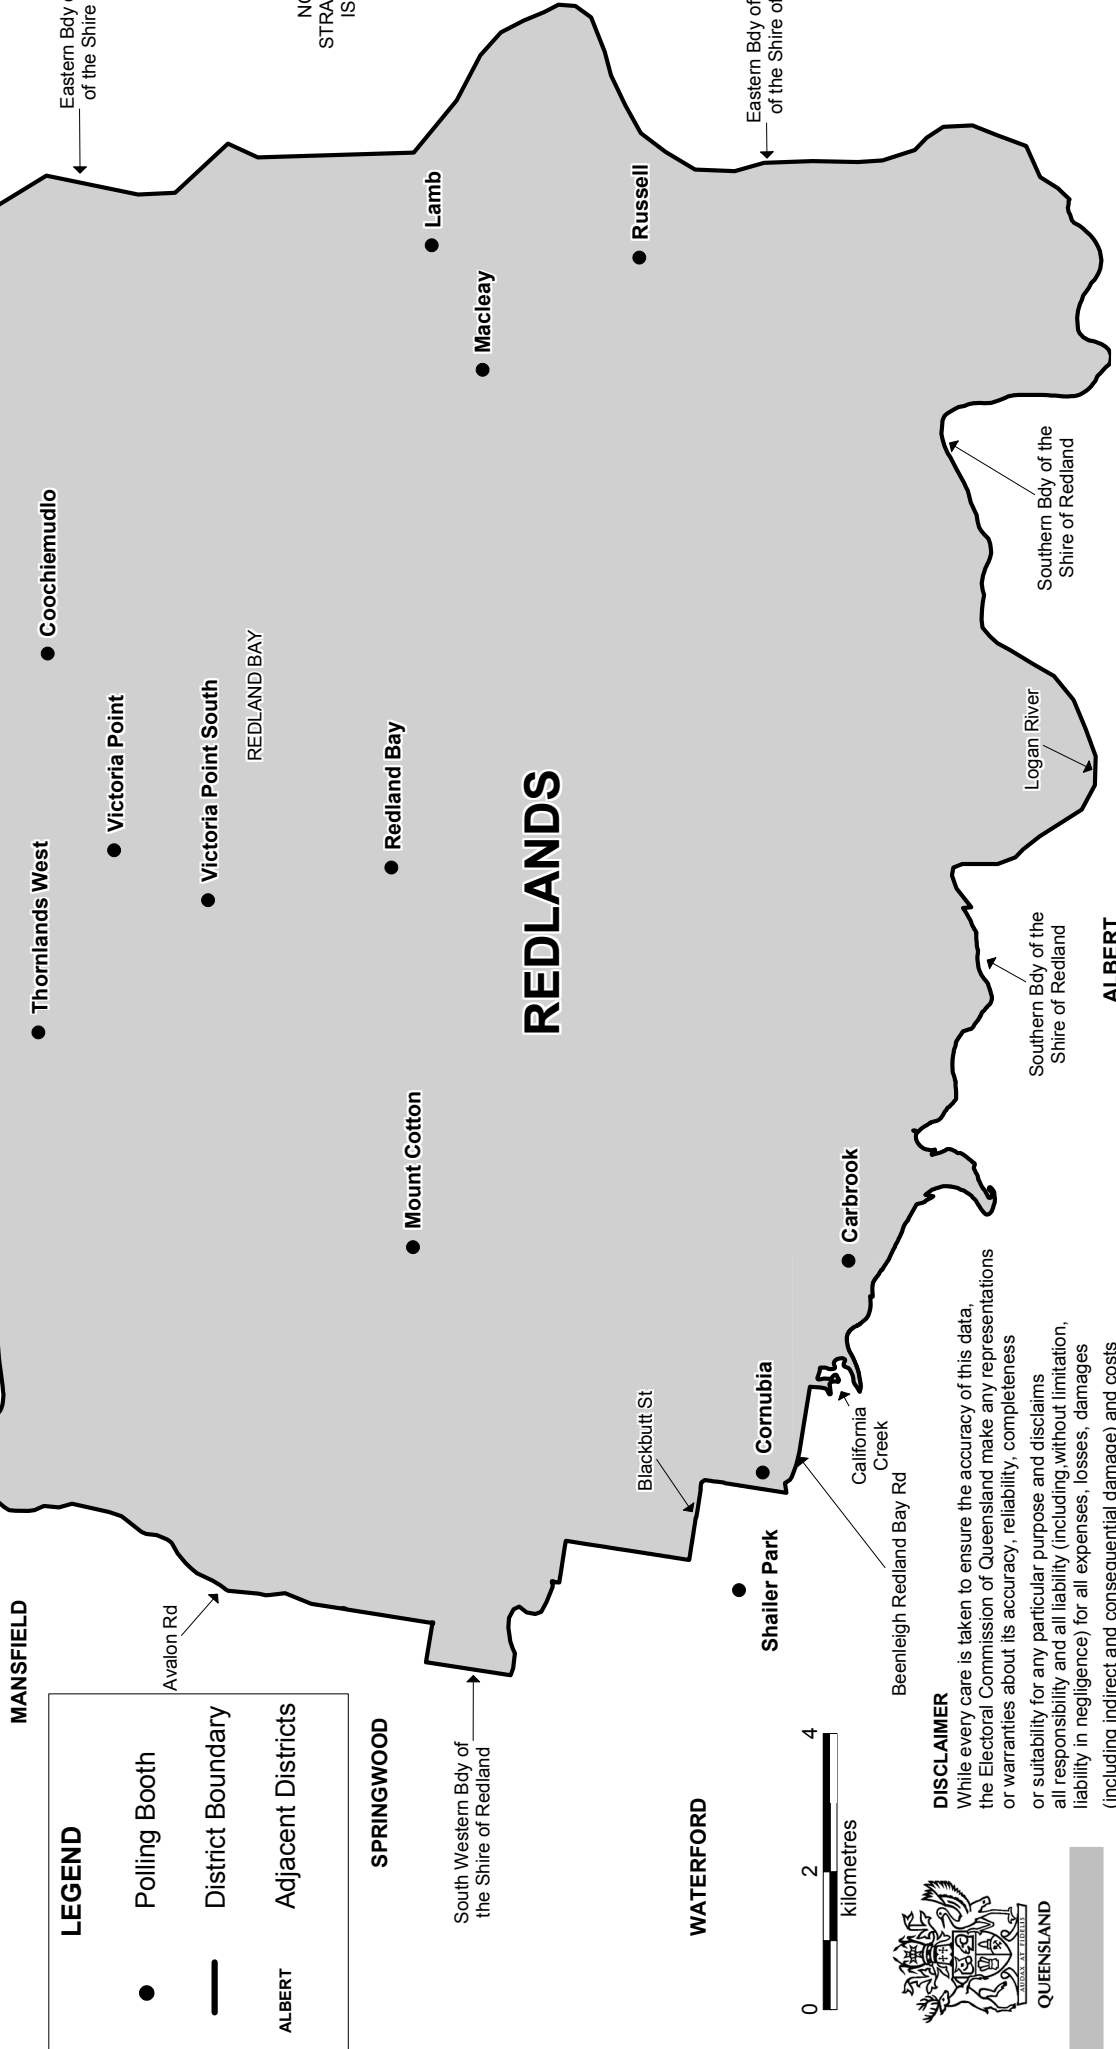

QUEENSLAND STATE ELECTION 2006 SHOWING POLLING BOOTH LOCATIONS.

Redlands District

Electors at close of Roll: 30,272

No. of Booths: 14

This map has been produced by the Electoral Commission of Queensland as a guide to show the location of Polling Booths and Electoral District boundaries. It is not an official map of the Electoral District.

Official maps of Queensland's Electoral Districts are available from Sunmap, Department of Natural Resources and Mines, Woolloongabba.

LEGEND

- Polling Booth
- District Boundary
- ALBERT Adjacent Districts