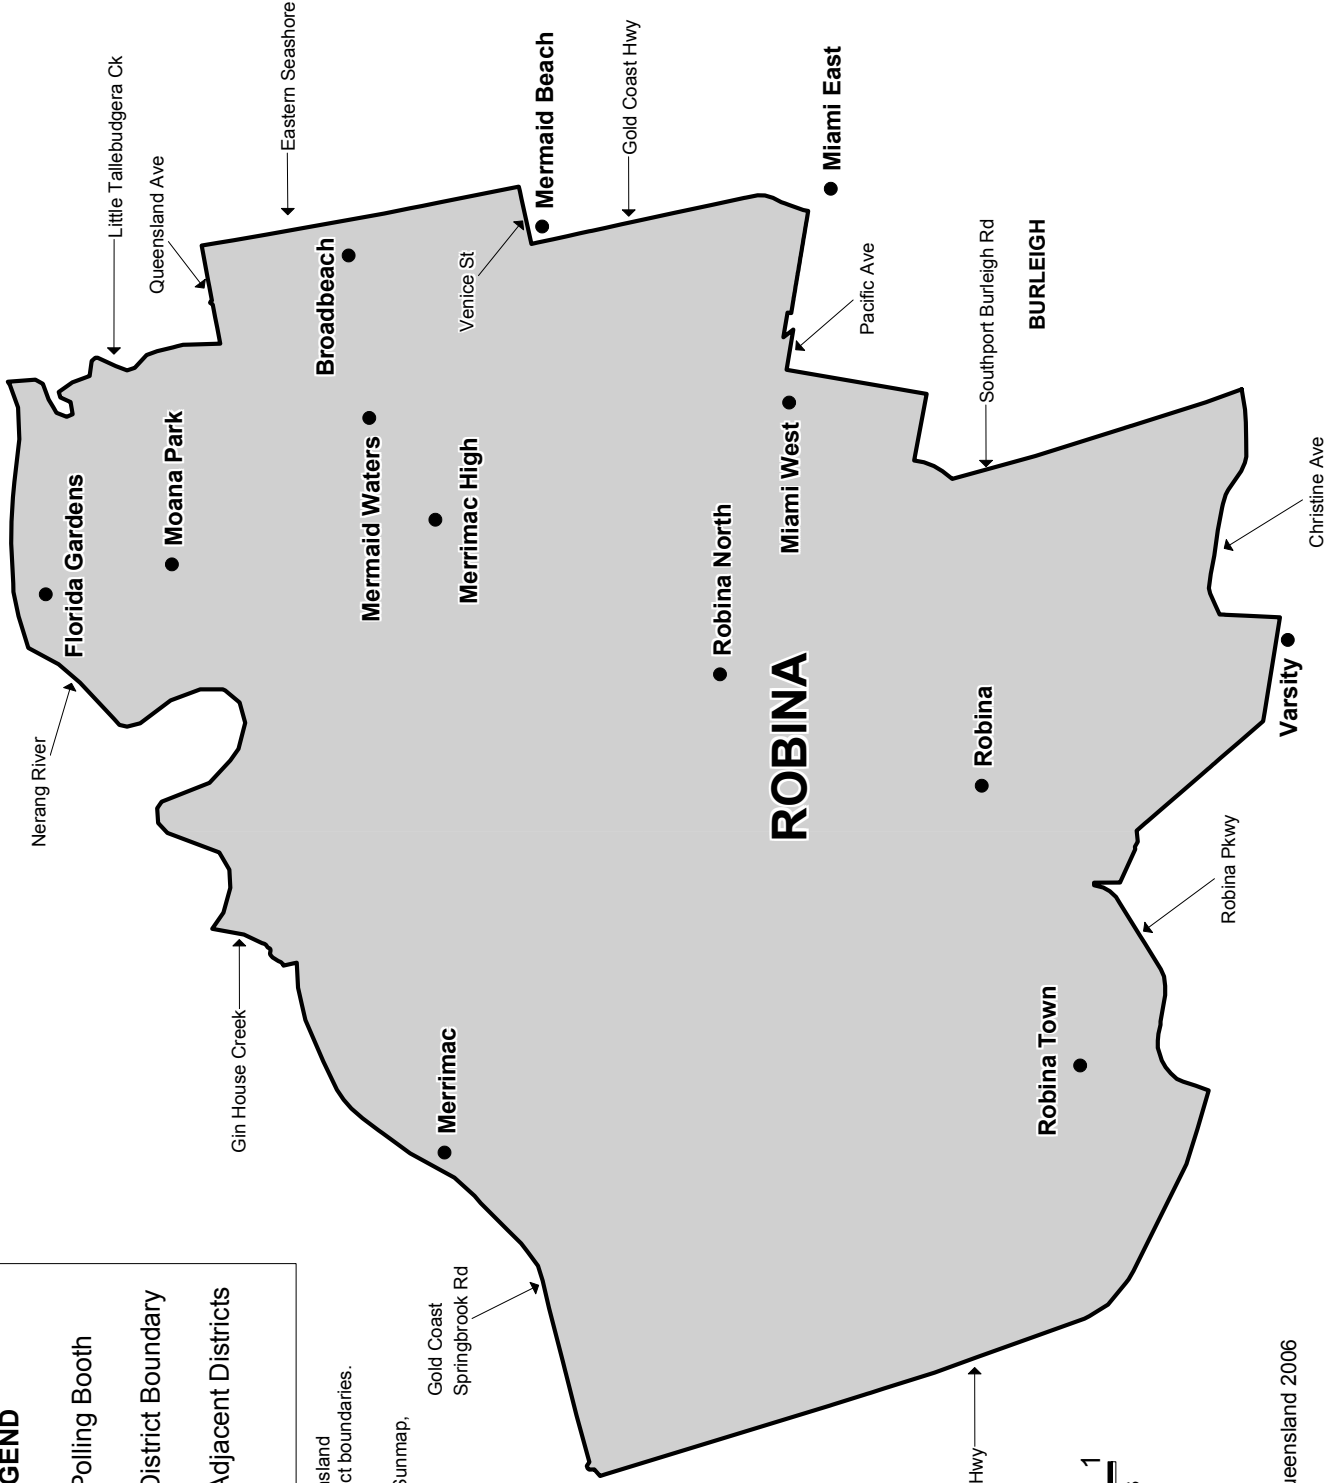

QUEENSLAND STATE ELECTION 2006 SHOWING POLLING BOOTH LOCATIONS.

Robina District

Electors at close of Roll: 31,895

No. of Booths: 14

LEGEND

- Polling Booth
- District Boundary

ALBERT Adjacent Districts

SURFERS PARADISE

This map has been produced by the Electoral Commission of Queensland as a guide to show the location of Polling Booths and Electoral District boundaries. It is not an official map of the Electoral District.

Official maps of Queensland's Electoral Districts are available from Sunmap, Department of Natural Resources and Mines, Woolloongabba

MUDGEERABA

DISCLAIMER
While every care is taken to ensure the accuracy of this data, the Electoral Commission of Queensland make any representations or warranties about its accuracy, reliability, completeness or suitability for any particular purpose and disclaims all responsibility and all liability (including, without limitation, liability in negligence) for all expenses, losses, damages (including indirect and consequential damage) and costs which might be incurred as a result of the data being inaccurate or incomplete in any way and for any reason.