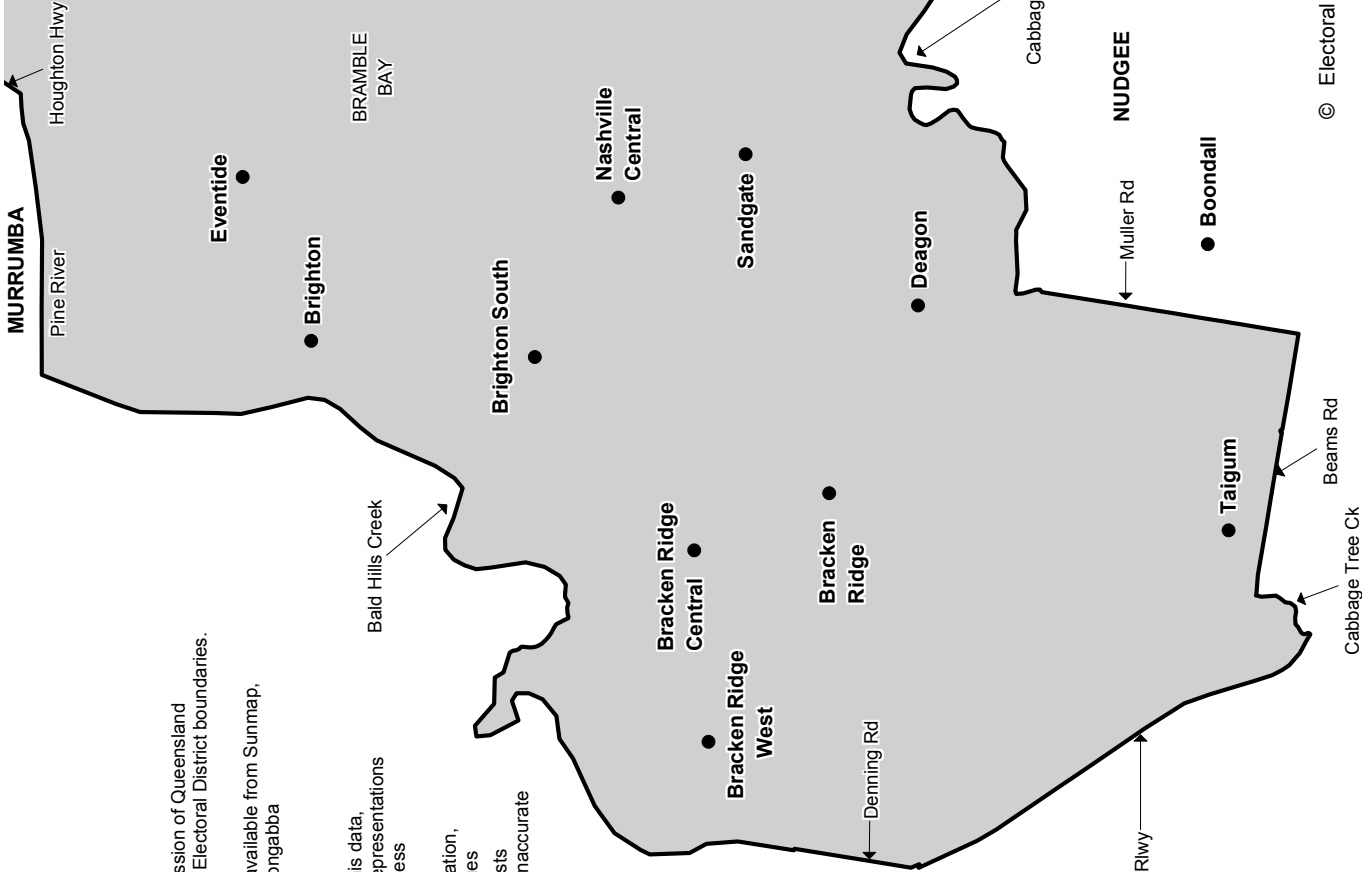

**QUEENSLAND STATE ELECTION 2006 SHOWING POLLING BOOTH LOCATIONS.**

**Sandgate District**

**Electors at close of Roll: 27,371**

**No. of Booths: 13**

**ASPLEY**

LEGEND	
●	Polling Booth
—	District Boundary
ALBERT	Adjacent Districts

This map has been produced by the Electoral Commission of Queensland as a guide to show the location of Polling Booths and Electoral District boundaries. It is not an official map of the Electoral District.

Official maps of Queensland's Electoral Districts are available from Sunmap, Department of Natural Resources and Mines, Woolloongabba