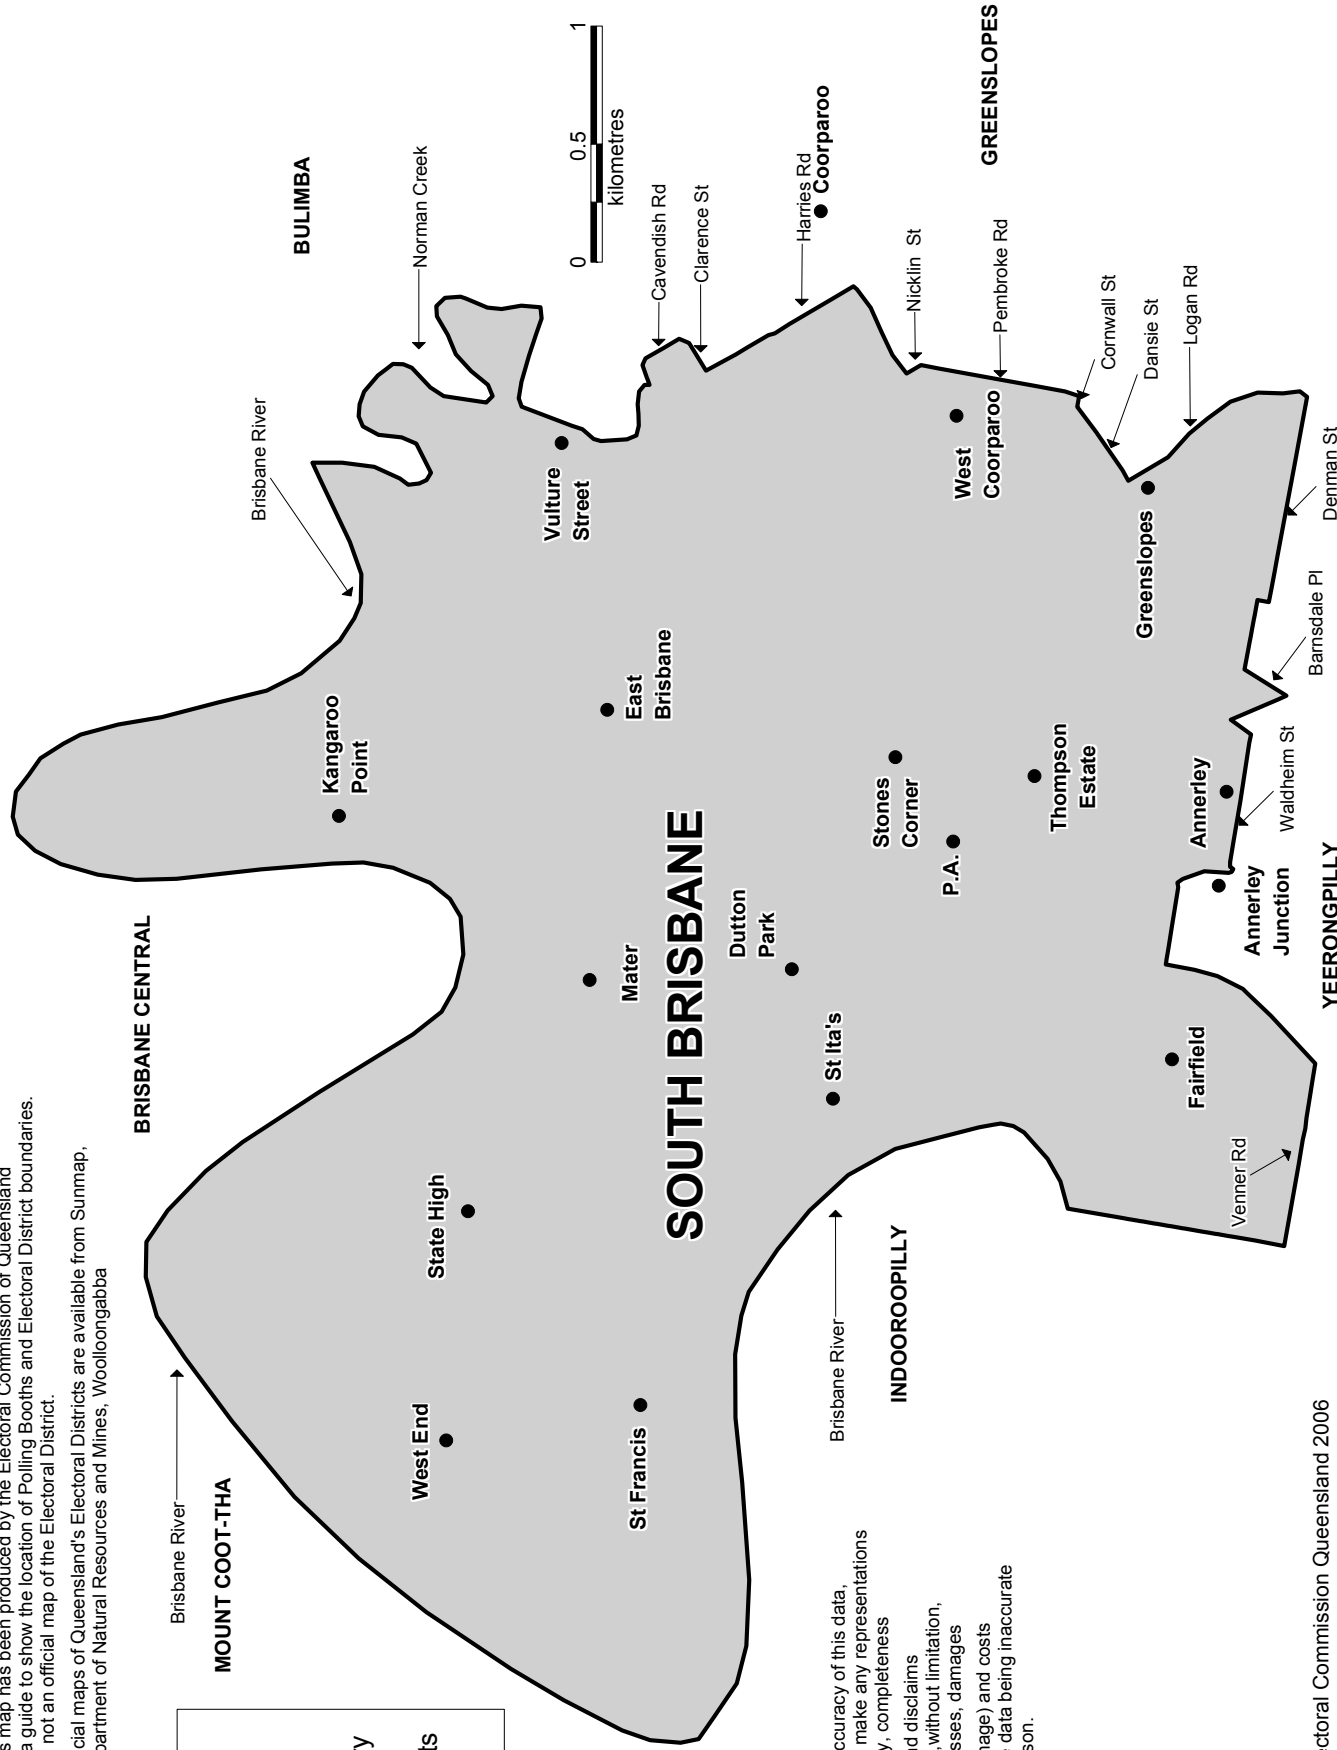

# QUEENSLAND STATE ELECTION 2006 SHOWING POLLING BOOTH LOCATIONS.

**South Brisbane District**

**Electors at close of Roll: 29,285**

**No. of Booths: 19**

This map has been produced by the Electoral Commission of Queensland as a guide to show the location of Polling Booths and Electoral District boundaries. It is not an official map of the Electoral District.

Official maps of Queensland's Electoral Districts are available from Summap, Department of Natural Resources and Mines, Woolloongabba

LEGEND	
●	Polling Booth
—	District Boundary
ALBERT	Adjacent Districts