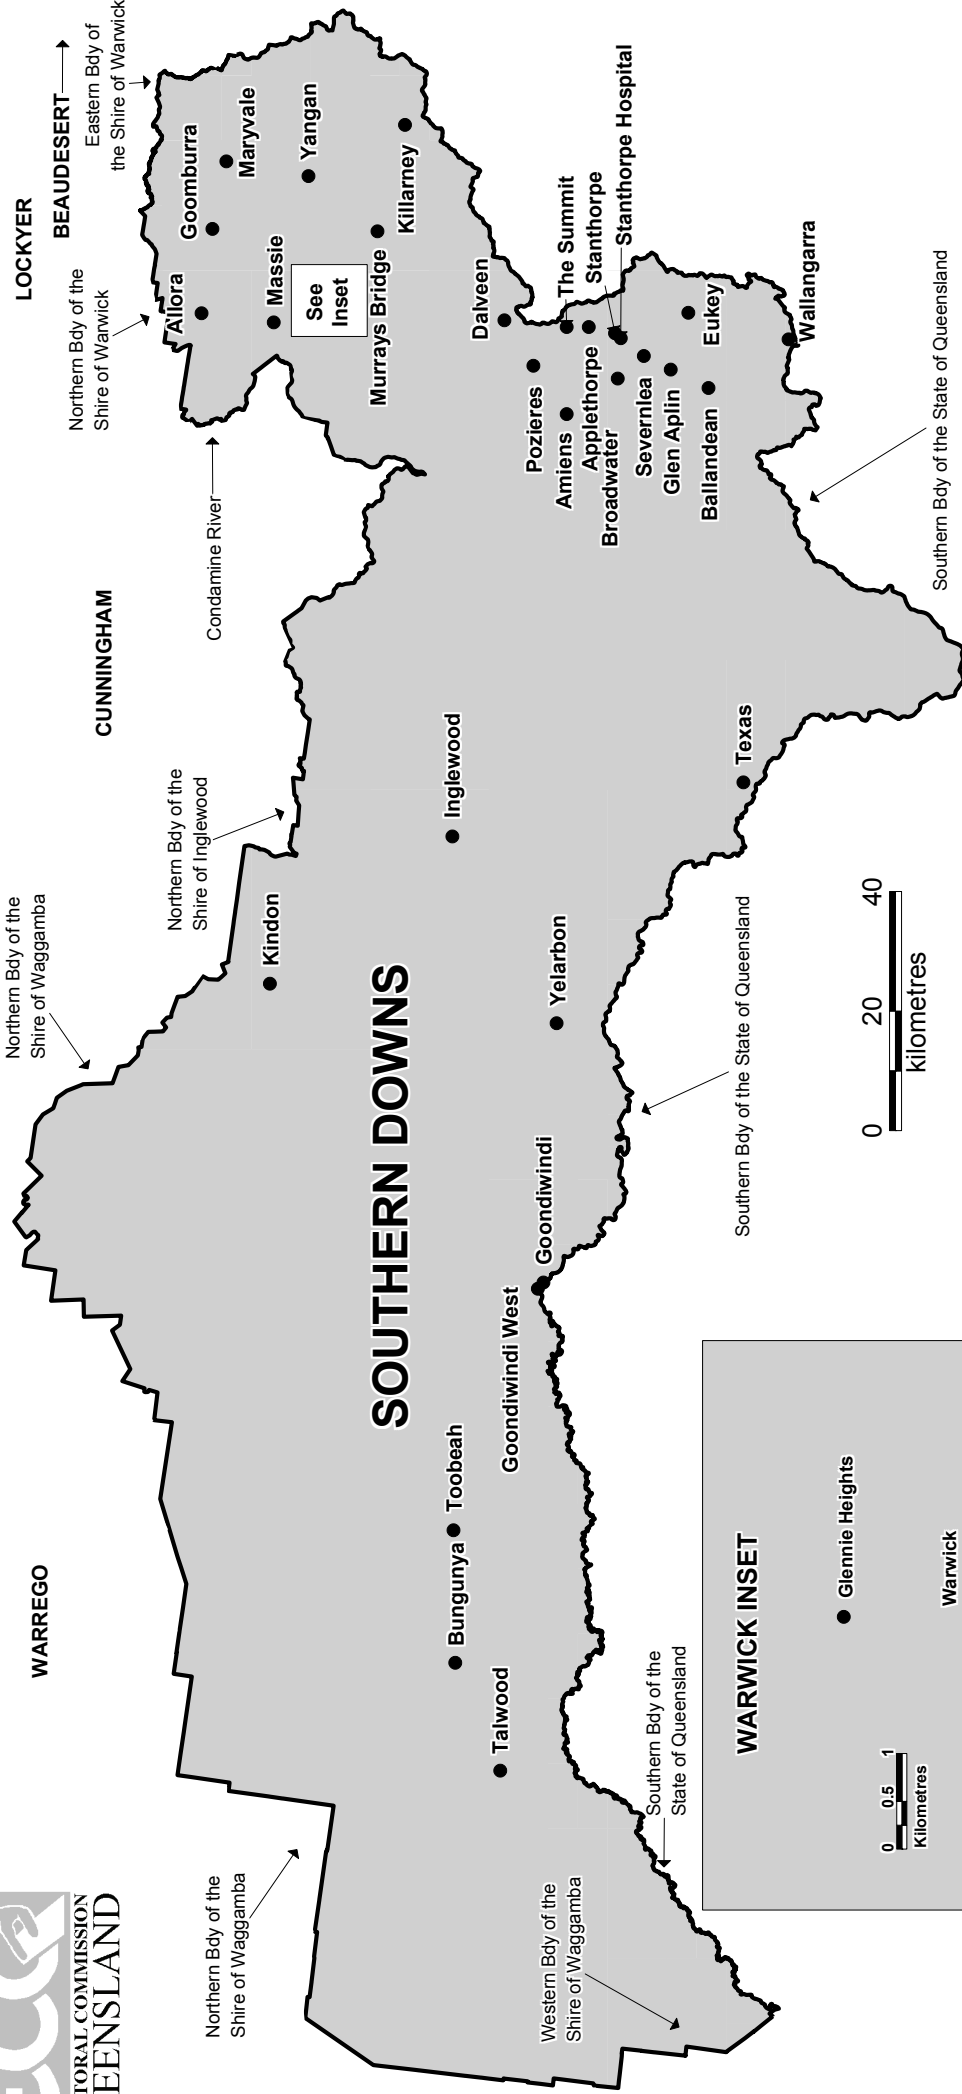

QUEENSLAND STATE ELECTION 2006 SHOWING POLLING BOOTH LOCATIONS.

Southern Downs District

Electors at close of Roll: 28,133

No. of Booths: 35

This map has been produced by the Electoral Commission of Queensland as a guide to show the location of Polling Booths and Electoral District boundaries. It is not an official map of the Electoral District.

Official maps of Queensland's Electoral Districts are available from Sunmap, Department of Natural Resources and Mines, Woolloongabba

DISCLAIMER

While every care is taken to ensure the accuracy of this data, the Electoral Commission of Queensland make any representations or warranties about its accuracy, reliability, completeness or suitability for any particular purpose and disclaims all responsibility and all liability (including, without limitation, liability in negligence) for all expenses, losses, damages (including indirect and consequential damage) and costs which might be incurred as a result of the data being inaccurate or incomplete in any way and for any reason.

LEGEND

- Polling Booth
- District Boundary
- ALBERT Adjacent Districts