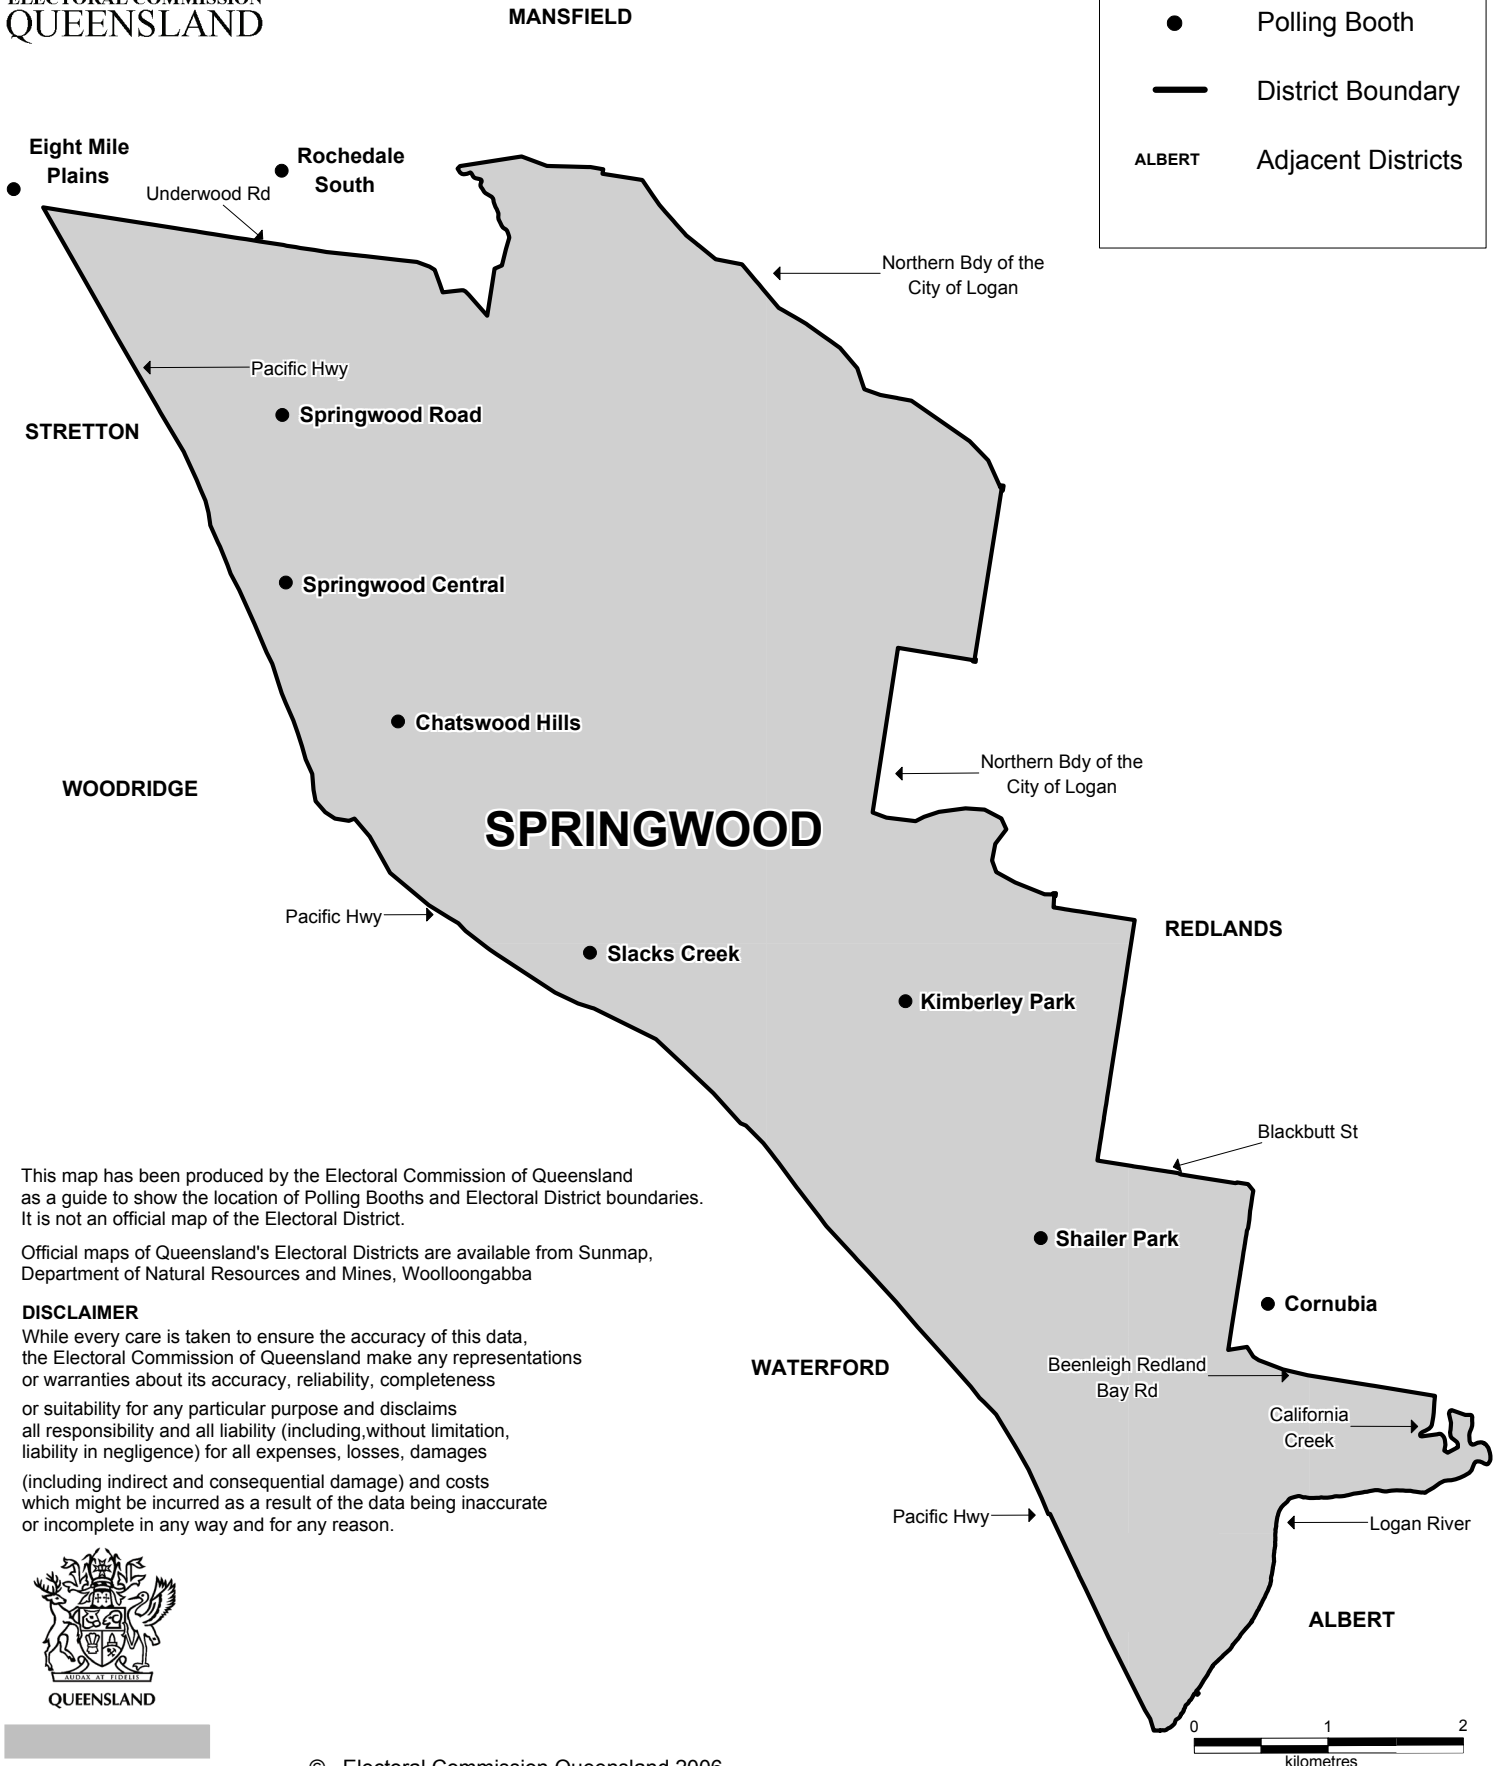

QUEENSLAND STATE ELECTION 2006 SHOWING POLLING BOOTH LOCATIONS.

Springwood District

Electors at close of Roll: 27,090

No. of Booths: 10

LEGEND	
●	Polling Booth
—	District Boundary
ALBERT	Adjacent Districts

This map has been produced by the Electoral Commission of Queensland as a guide to show the location of Polling Booths and Electoral District boundaries. It is not an official map of the Electoral District.

Official maps of Queensland's Electoral Districts are available from Sunmap, Department of Natural Resources and Mines, Woolloongabba

DISCLAIMER

While every care is taken to ensure the accuracy of this data, the Electoral Commission of Queensland make any representations or warranties about its accuracy, reliability, completeness or suitability for any particular purpose and disclaims all responsibility and all liability (including, without limitation, liability in negligence) for all expenses, losses, damages (including indirect and consequential damage) and costs which might be incurred as a result of the data being inaccurate or incomplete in any way and for any reason.