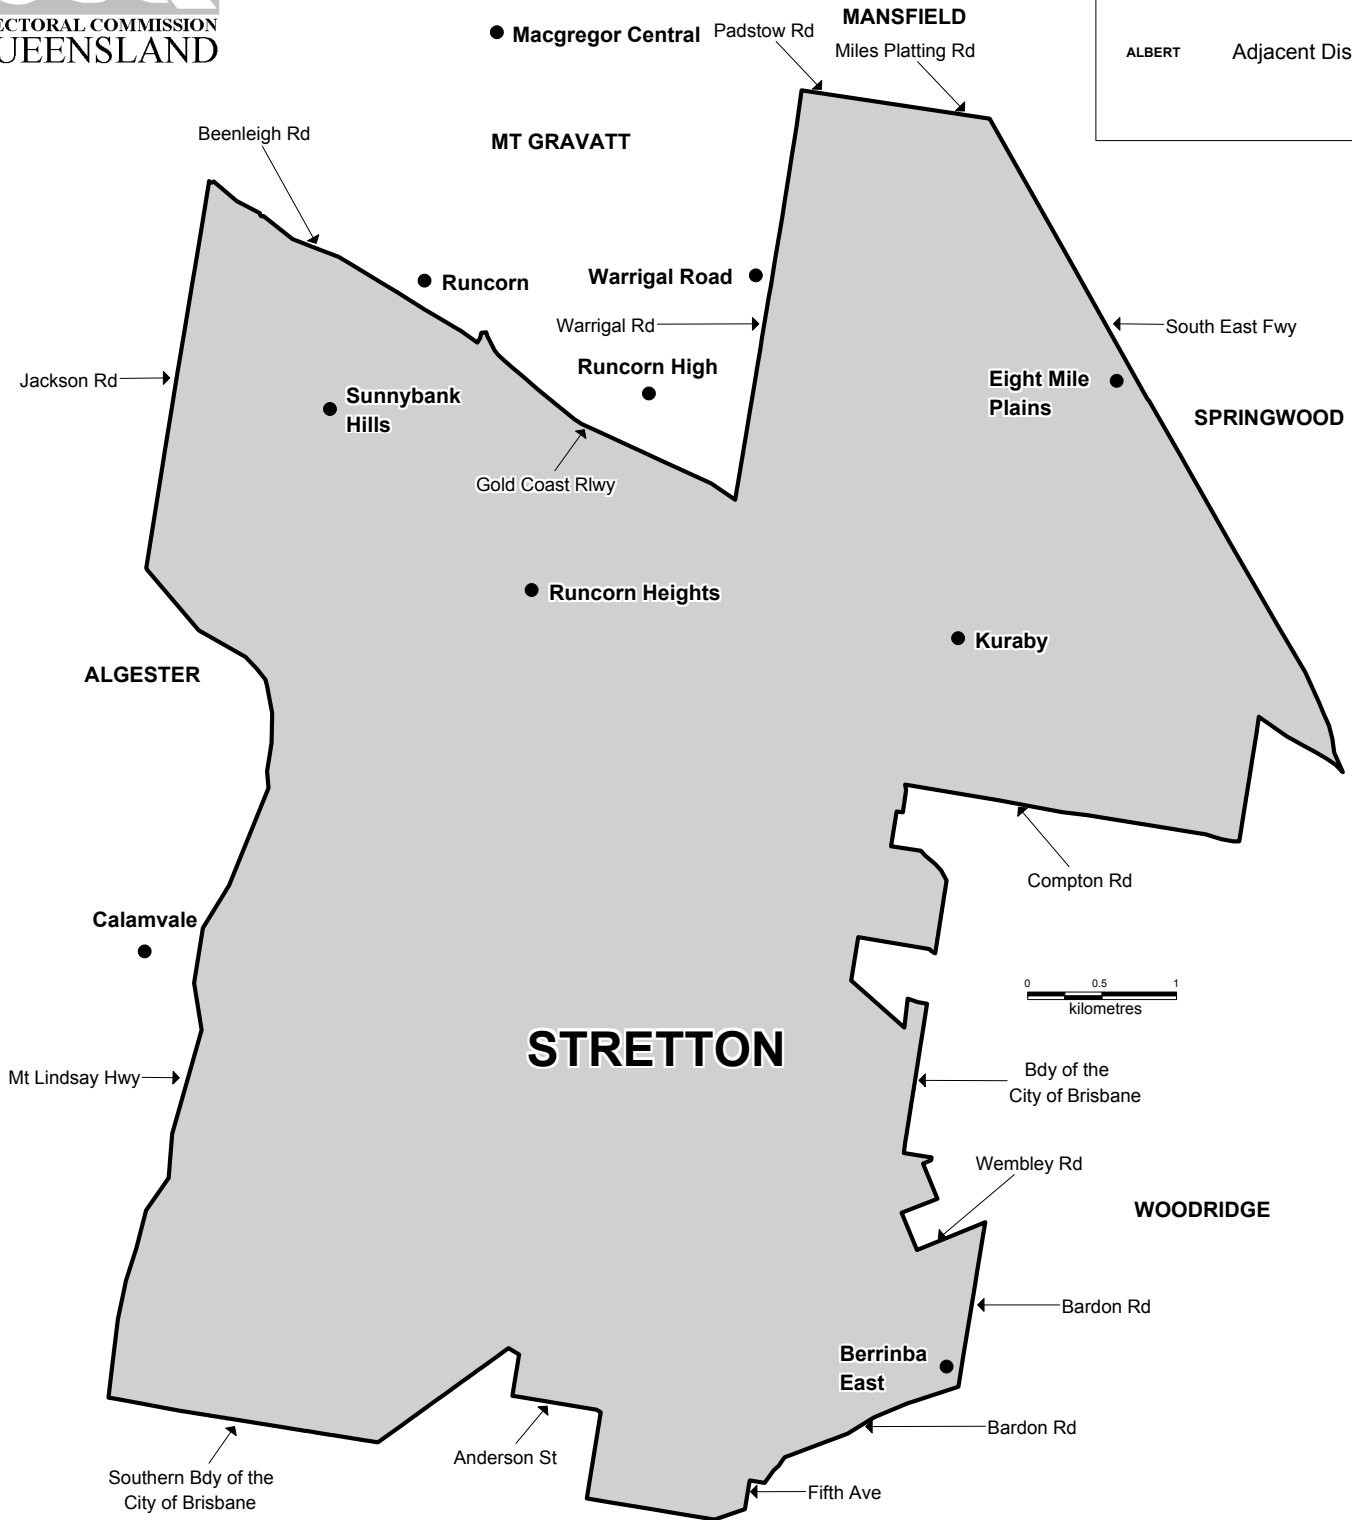

QUEENSLAND STATE ELECTION 2006 SHOWING POLLING BOOTH LOCATIONS.

Stretton District

Electors at close of Roll: 32,075

No. of Booths: 11

This map has been produced by the Electoral Commission of Queensland as a guide to show the location of Polling Booths and Electoral District boundaries. It is not an official map of the Electoral District.

Official maps of Queensland's Electoral Districts are available from Sunmap, Department of Natural Resources and Mines, Woolloongabba

LEGEND	
●	Polling Booth
—	District Boundary
ALBERT	Adjacent Districts