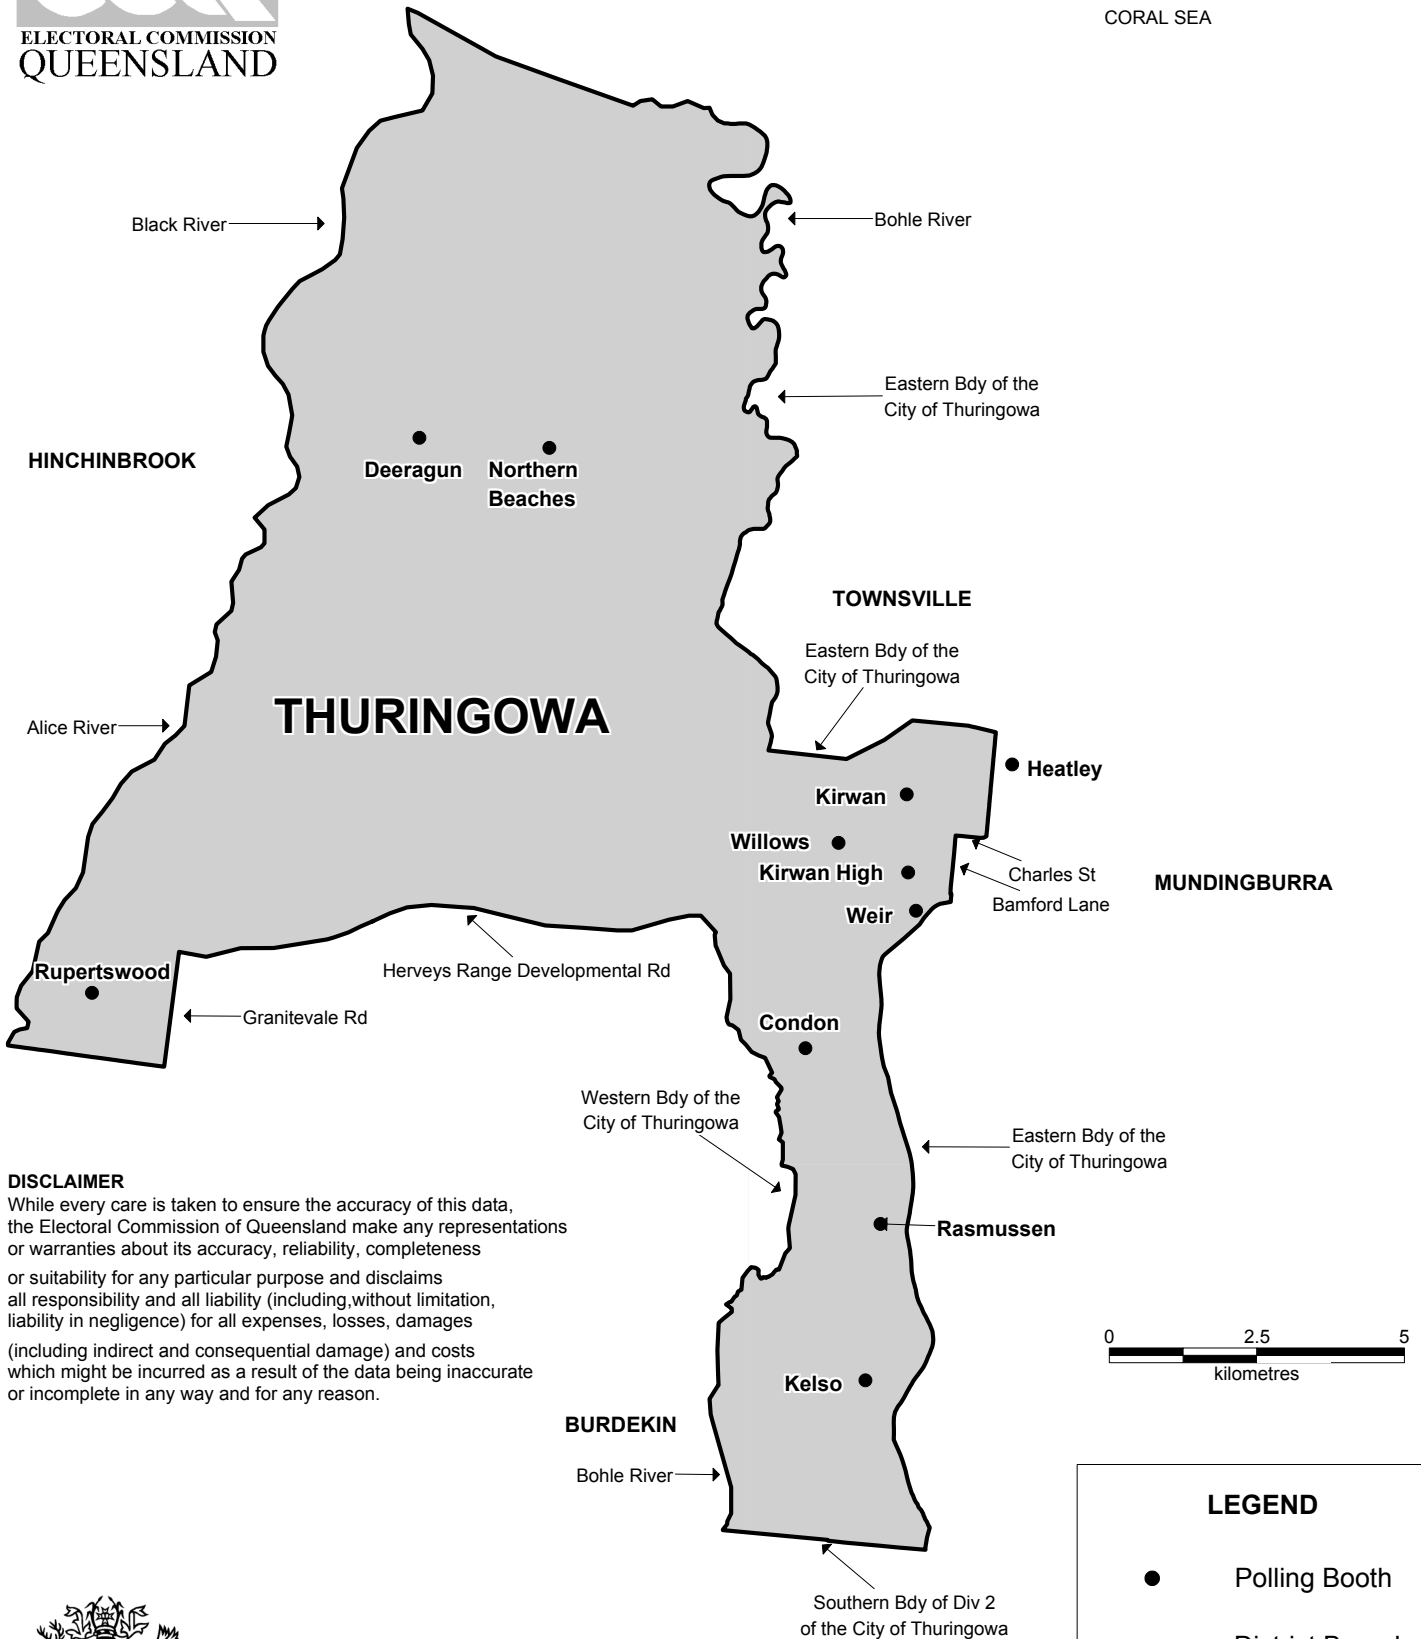

QUEENSLAND STATE ELECTION 2006 SHOWING POLLING BOOTH LOCATIONS.

Thuringowa District

Electors at close of Roll: 31,166

No. of Booths: 12

This map has been produced by the Electoral Commission of Queensland as a guide to show the location of Polling Booths and Electoral District boundaries. It is not an official map of the Electoral District.

Official maps of Queensland's Electoral Districts are available from Sunmap, Department of Natural Resources and Mines, Woolloongabba

DISCLAIMER

While every care is taken to ensure the accuracy of this data, the Electoral Commission of Queensland make any representations or warranties about its accuracy, reliability, completeness or suitability for any particular purpose and disclaims all responsibility and all liability (including, without limitation, liability in negligence) for all expenses, losses, damages (including indirect and consequential damage) and costs which might be incurred as a result of the data being inaccurate or incomplete in any way and for any reason.

LEGEND	
●	Polling Booth
—	District Boundary
ALBERT	Adjacent Districts