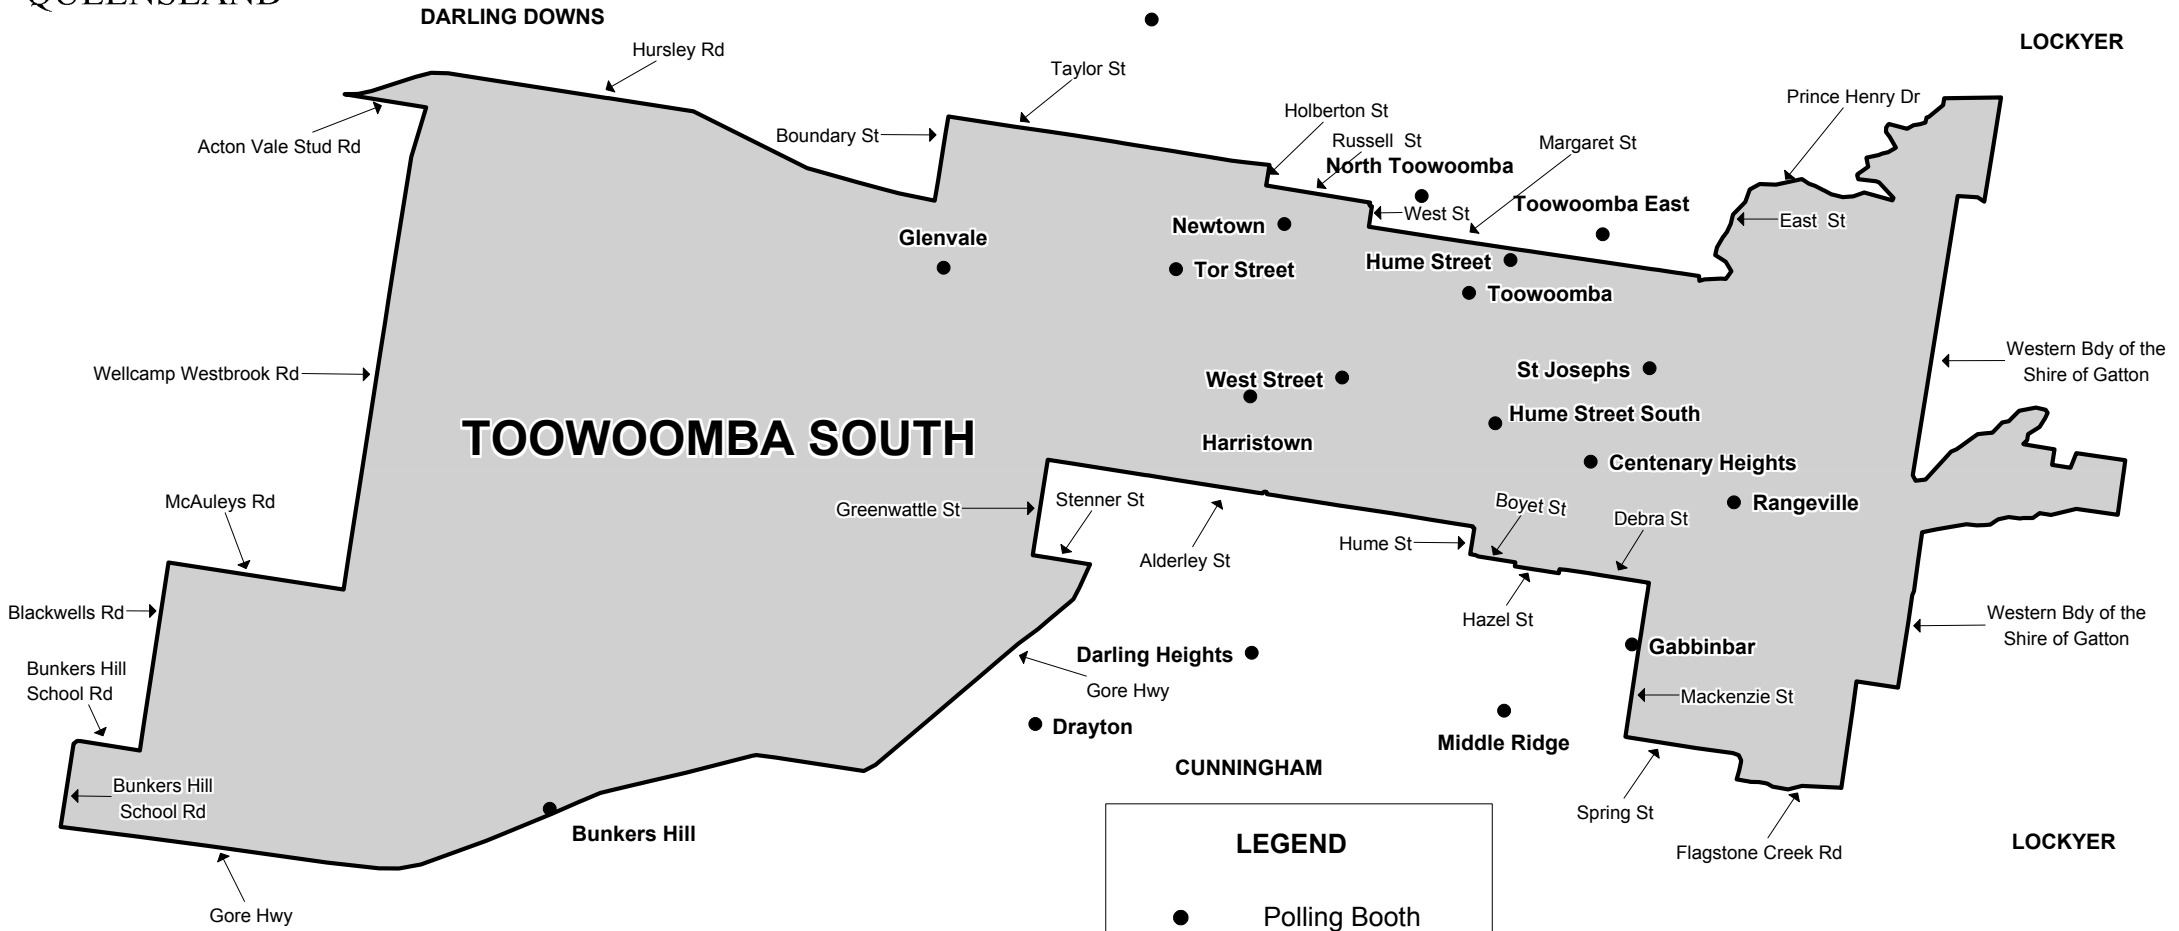

QUEENSLAND STATE ELECTION 2006 SHOWING POLLING BOOTH LOCATIONS.

Toowoomba South District

Electors at close of Roll: 26,396

No. of Booths: 20

This map has been produced by the Electoral Commission of Queensland as a guide to show the location of Polling Booths and Electoral District boundaries. It is not an official map of the Electoral District.

Official maps of Queensland's Electoral Districts are available from Sunmap, Department of Natural Resources and Mines, Woolloongabba

LEGEND

- Polling Booth
- District Boundary
- ALBERT Adjacent Districts