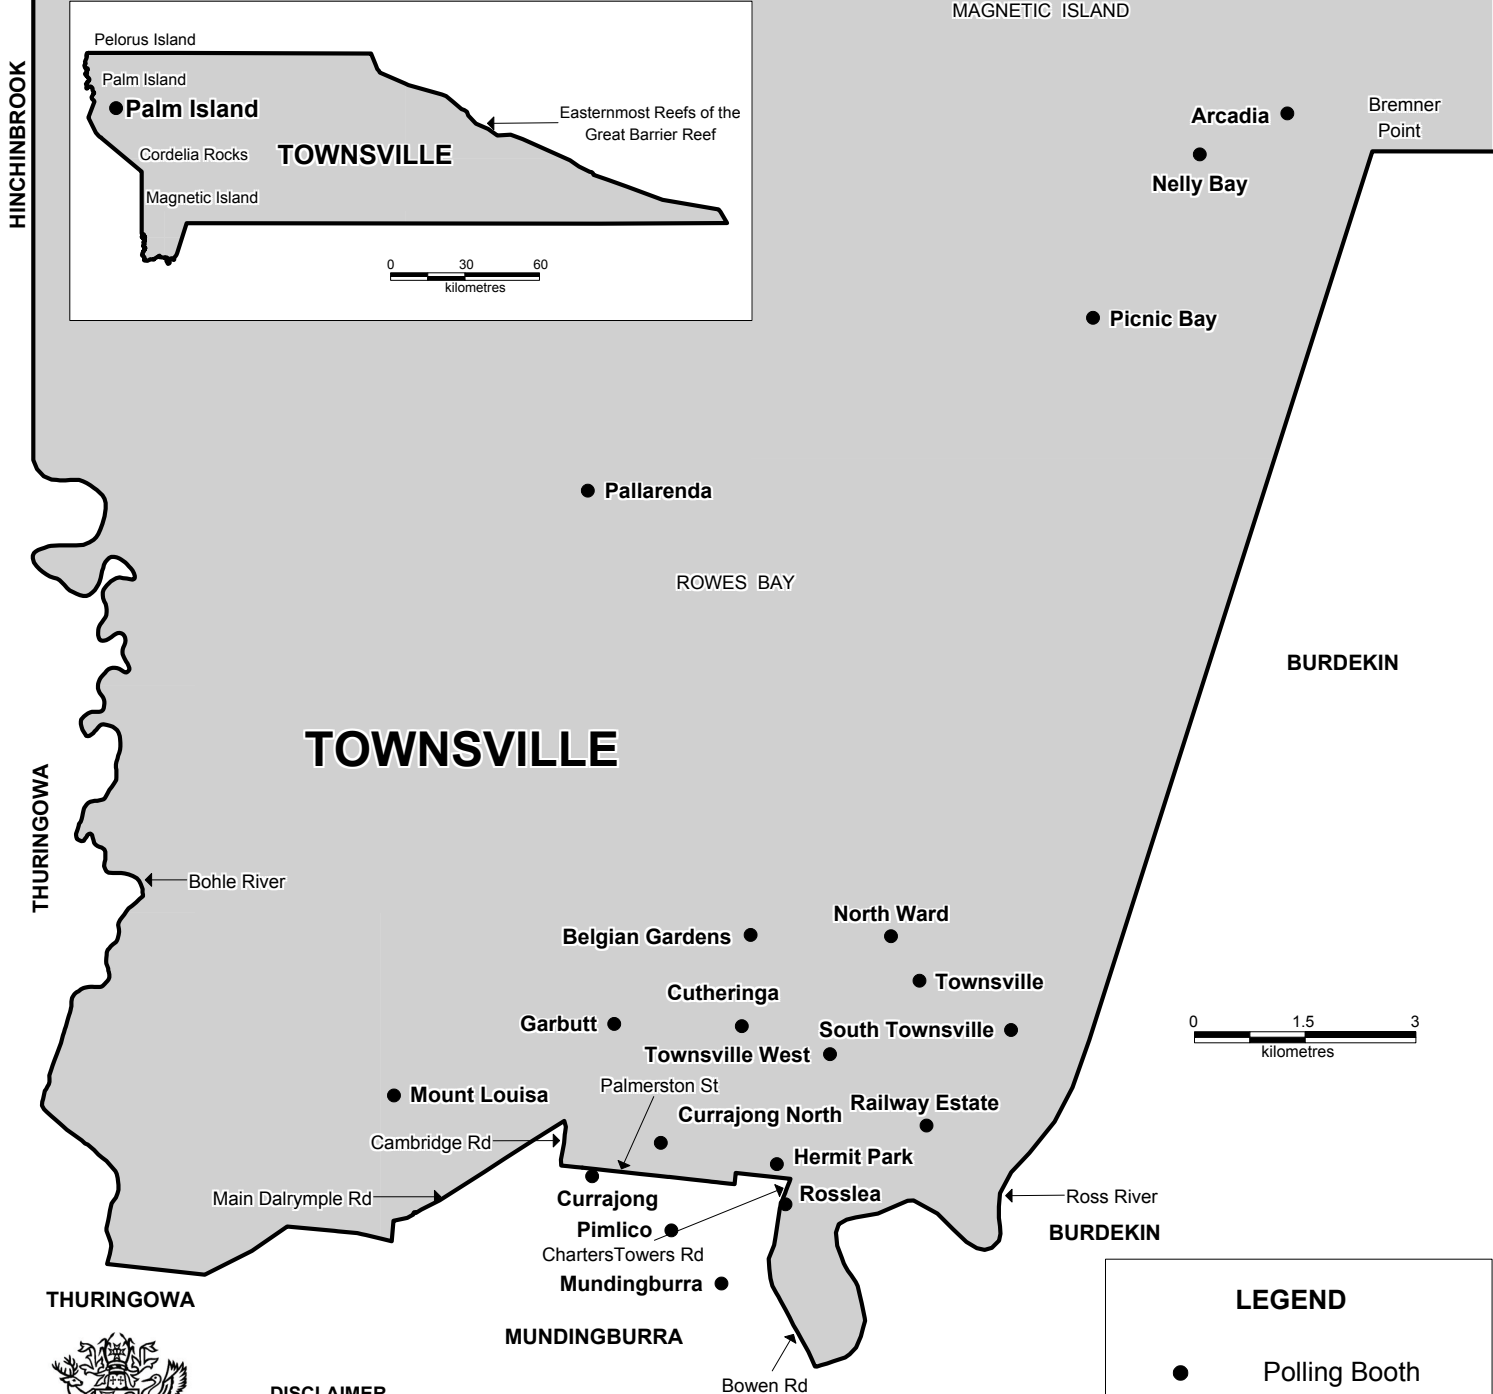

# QUEENSLAND STATE ELECTION 2006 SHOWING POLLING BOOTH LOCATIONS.

Townsville District

Electors at close of Roll: 26,144

No. of Booths: 21

This map has been produced by the Electoral Commission of Queensland as a guide to show the location of Polling Booths and Electoral District boundaries. It is not an official map of the Electoral District.  
 Official maps of Queensland's Electoral Districts are available from Sunmap, Department of Natural Resources and Mines, Woolloongabba

© Electoral Commission Queensland 2006

**LEGEND**

- Polling Booth
- District Boundary
- ALBERT Adjacent Districts

**DISCLAIMER**  
 While every care is taken to ensure the accuracy of this data, the Electoral Commission of Queensland make any representations or warranties about its accuracy, reliability, completeness or suitability for any particular purpose and disclaims all responsibility and all liability (including, without limitation, liability in negligence) for all expenses, losses, damages (including indirect and consequential damage) and costs which might be incurred as a result of the data being inaccurate or incomplete in any way and for any reason.