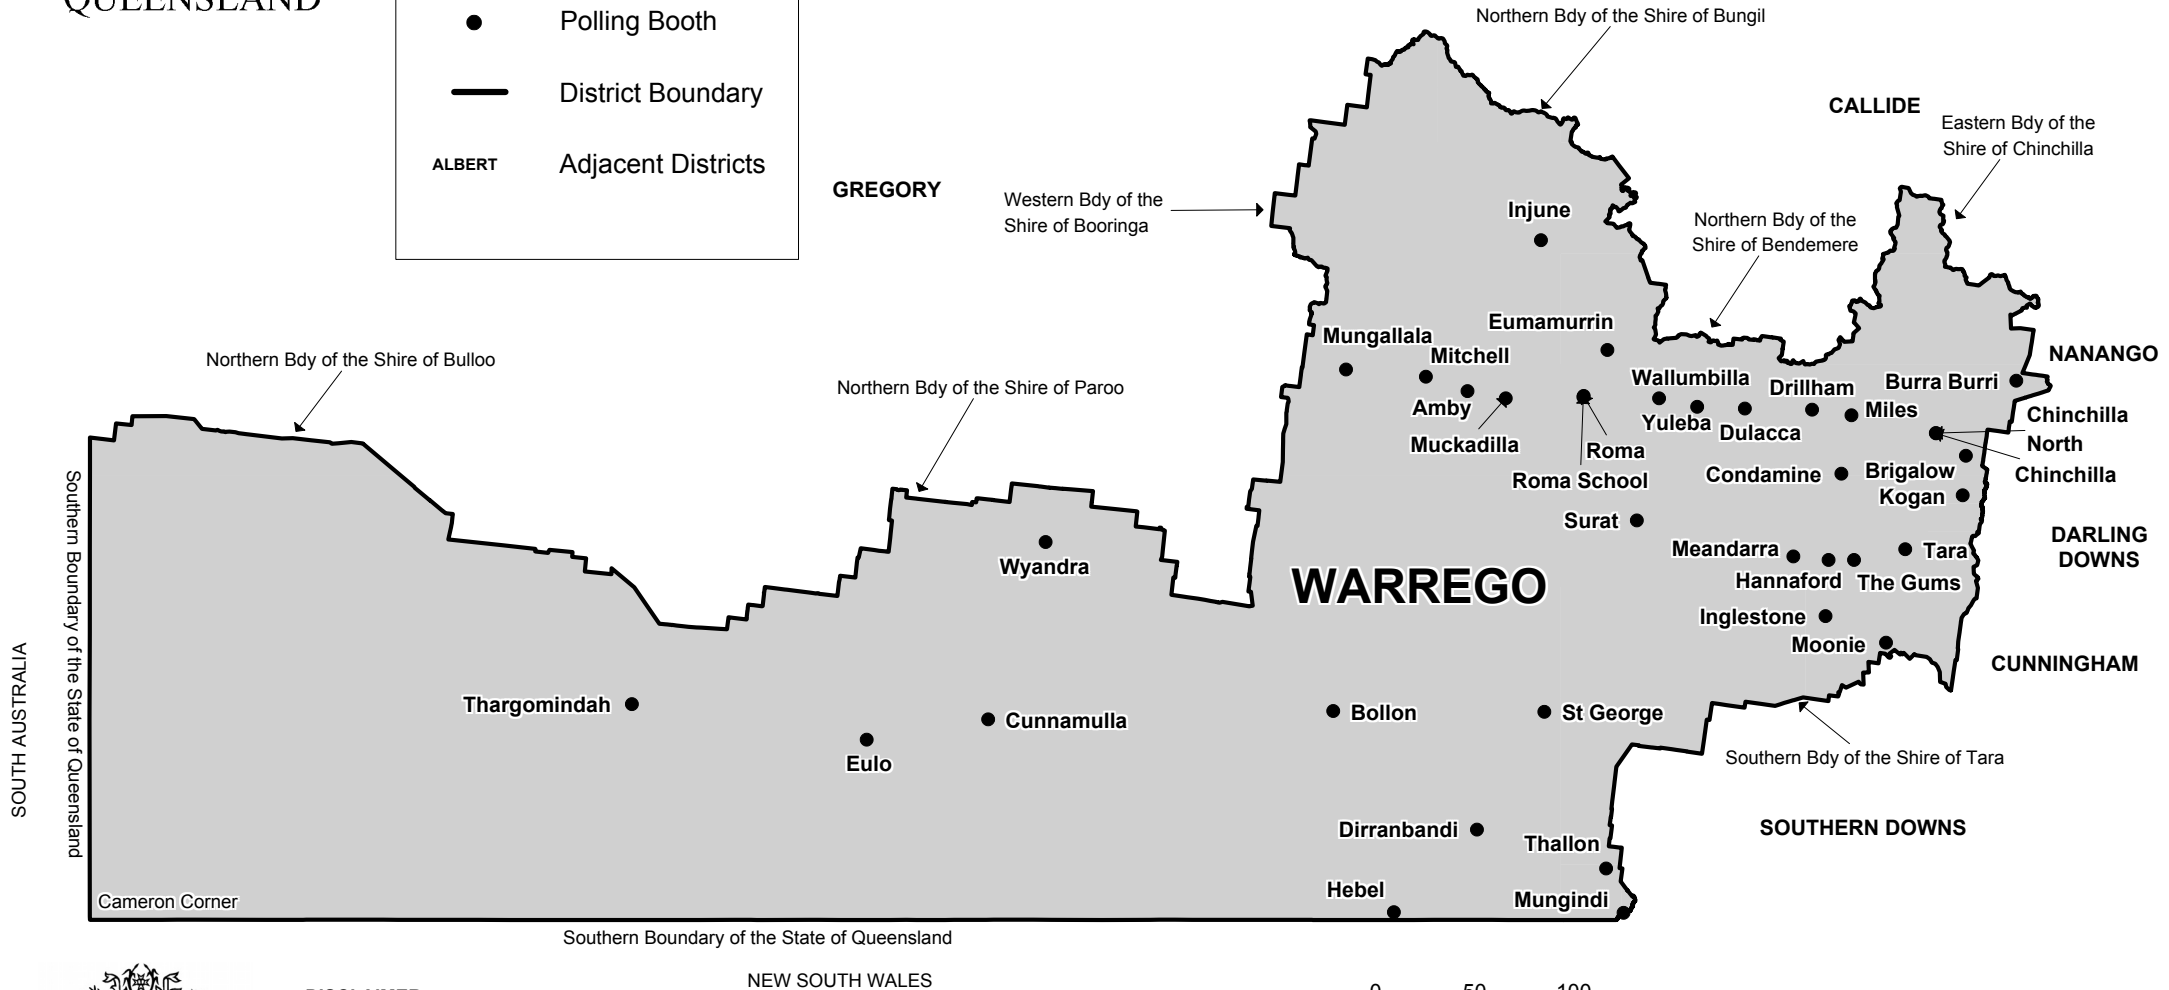

QUEENSLAND STATE ELECTION 2006 SHOWING POLLING BOOTH LOCATIONS.

Warrego District

Electors at close of Roll: 21,021

No. of Booths: 37

LEGEND

- Polling Booth
- District Boundary
- ALBERT Adjacent Districts

This map has been produced by the Electoral Commission of Queensland as a guide to show the location of Polling Booths and Electoral District boundaries. It is not an official map of the Electoral District. Official maps of Queensland's Electoral Districts are available from Sunmap, Department of Natural Resources and Mines, Woolloongabba