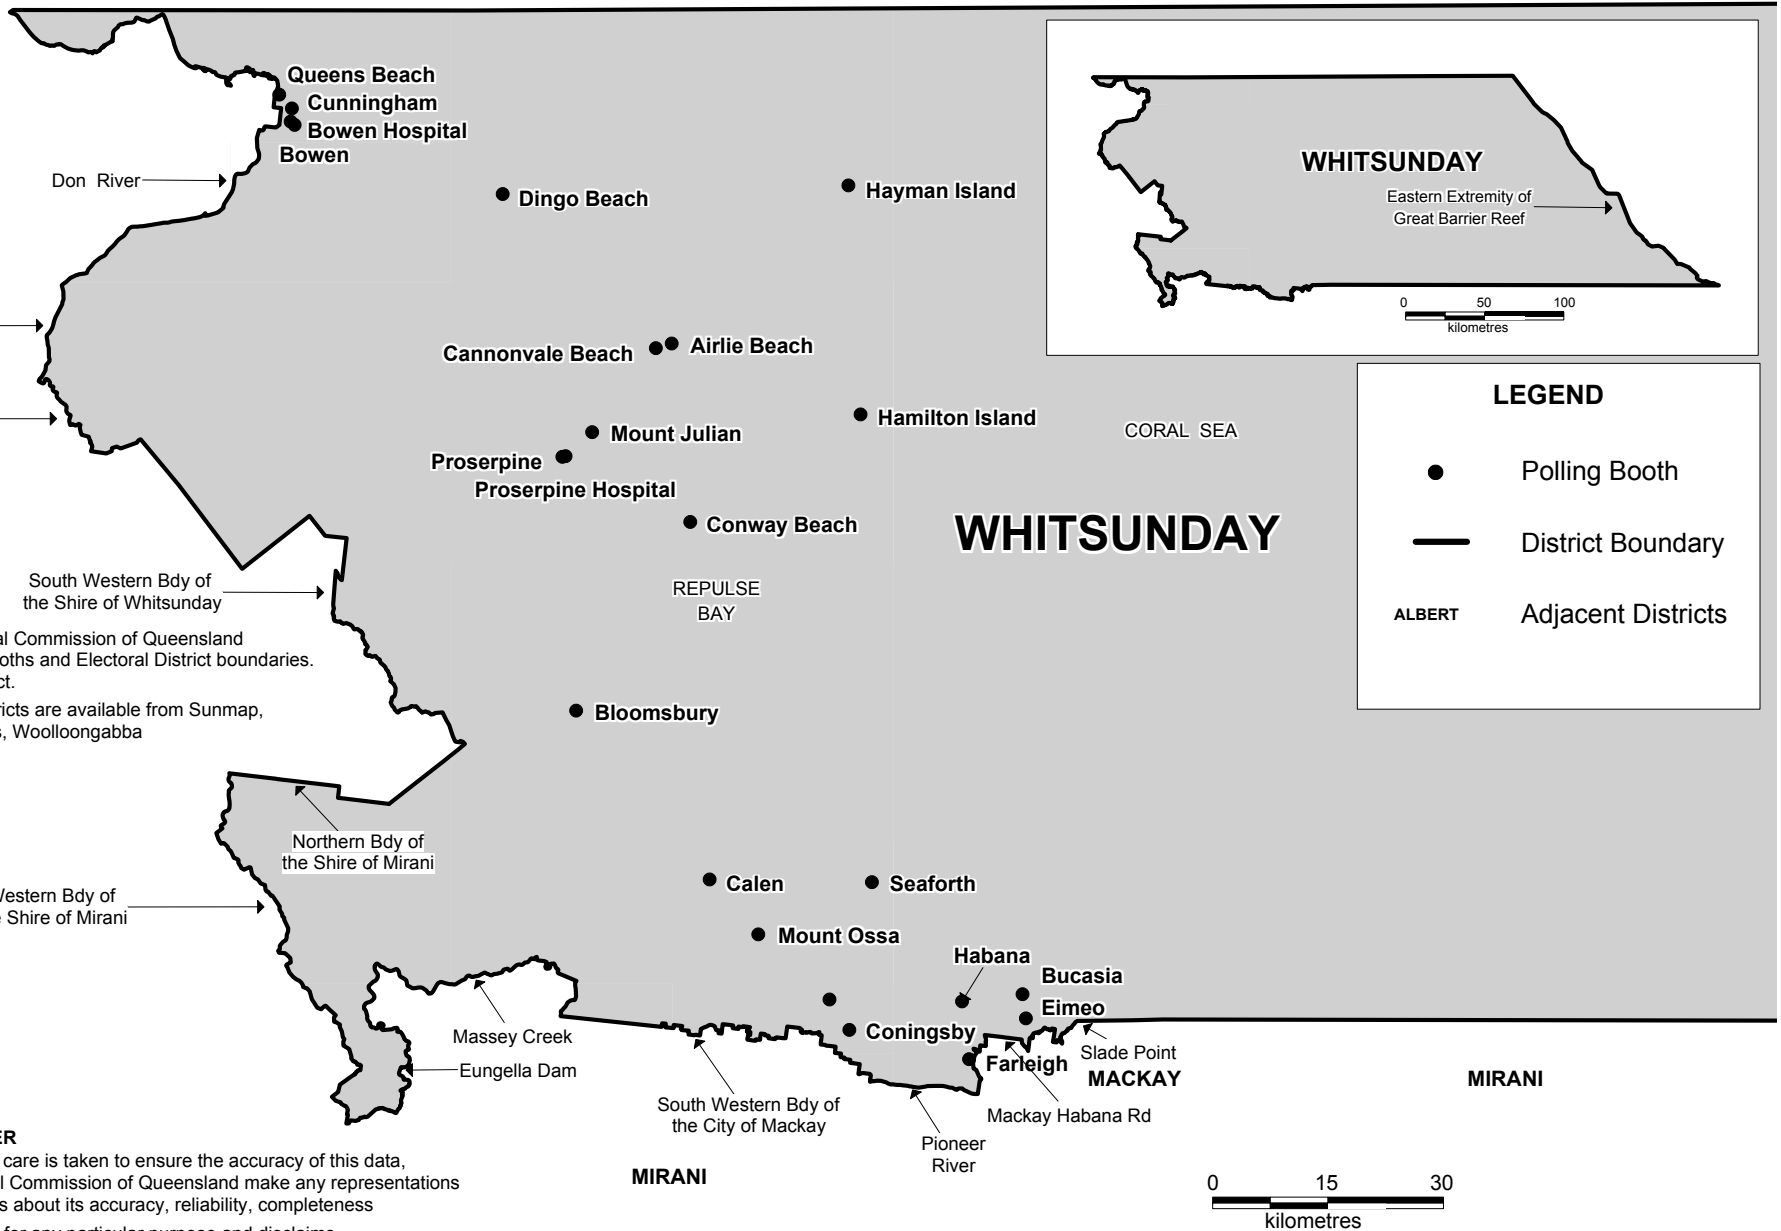

QUEENSLAND STATE ELECTION 2006 SHOWING POLLING BOOTH LOCATIONS.

Whitsunday District

Electors at close of Roll: 26,496

No. of Booths: 24

This map has been produced by the Electoral Commission of Queensland as a guide to show the location of Polling Booths and Electoral District boundaries. It is not an official map of the Electoral District.

Official maps of Queensland's Electoral Districts are available from Sunmap, Department of Natural Resources and Mines, Woolloongabba

DISCLAIMER

While every care is taken to ensure the accuracy of this data, the Electoral Commission of Queensland make any representations or warranties about its accuracy, reliability, completeness or suitability for any particular purpose and disclaims all responsibility and all liability (including, without limitation, liability in negligence) for all expenses, losses, damages (including indirect and consequential damage) and costs which might be incurred as a result of the data being inaccurate or incomplete in any way and for any reason.