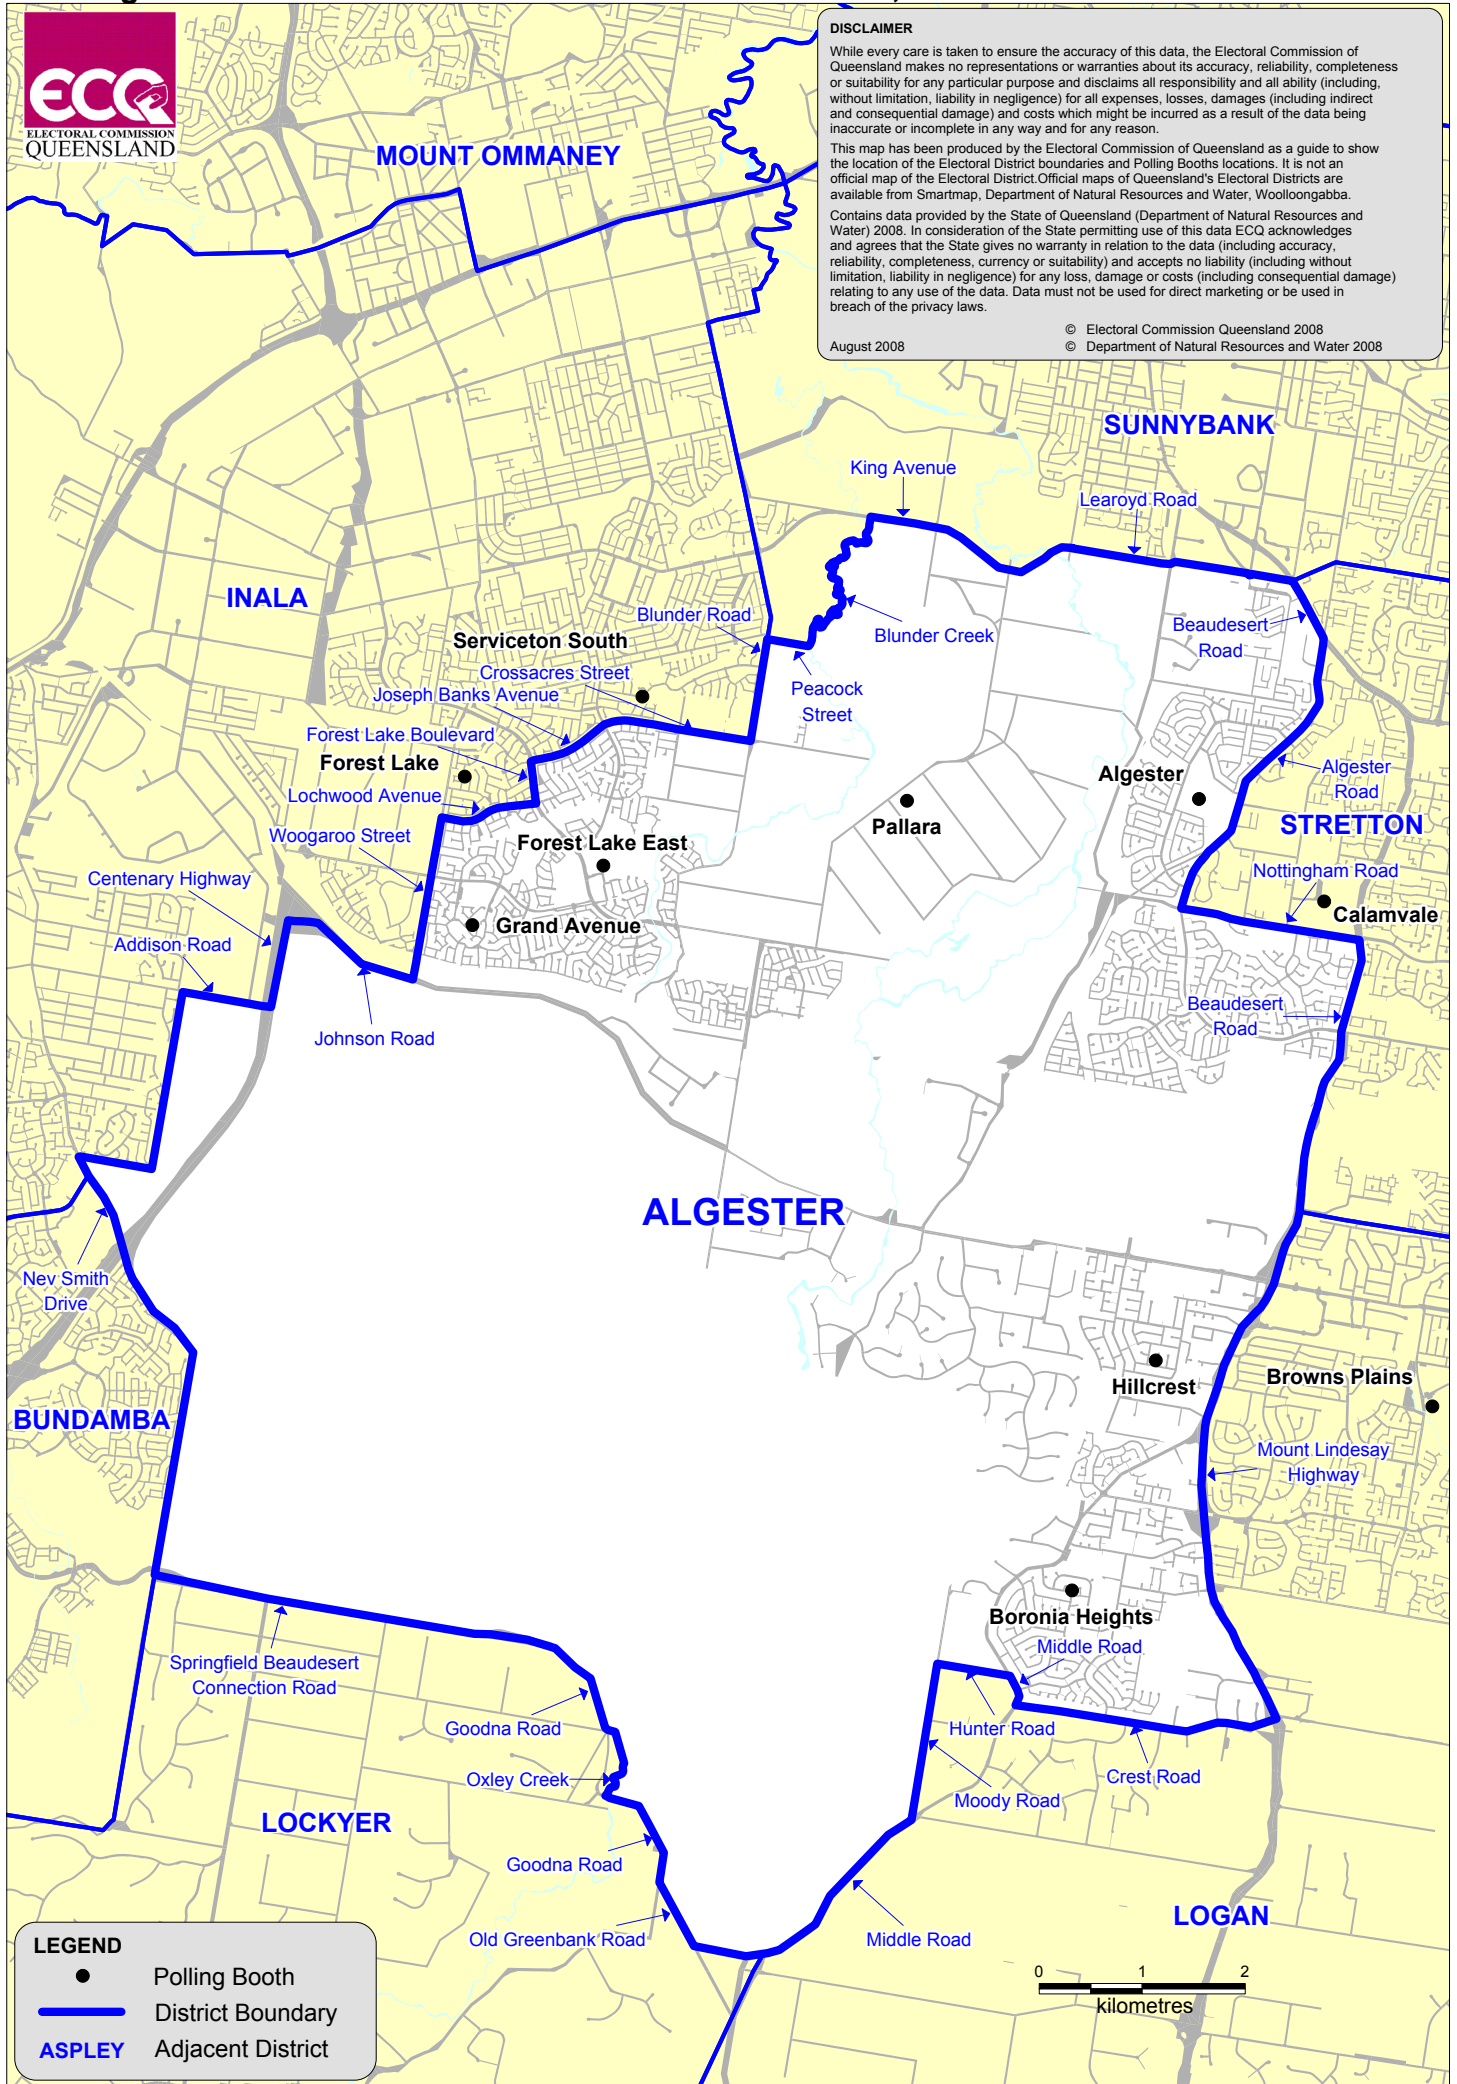

QUEENSLAND STATE ELECTION 2009 SHOWING POLLING BOOTH LOCATIONS

Alger District

Electors at Close of Roll: 28,799

No. of Booths: 11

DISCLAIMER

© Electoral Commission Queensland 2008

© Department of Natural Resources and Water 2008

August 2008

LEGEND

- Polling Booth
- District Boundary
- ASPLEY Adjacent District