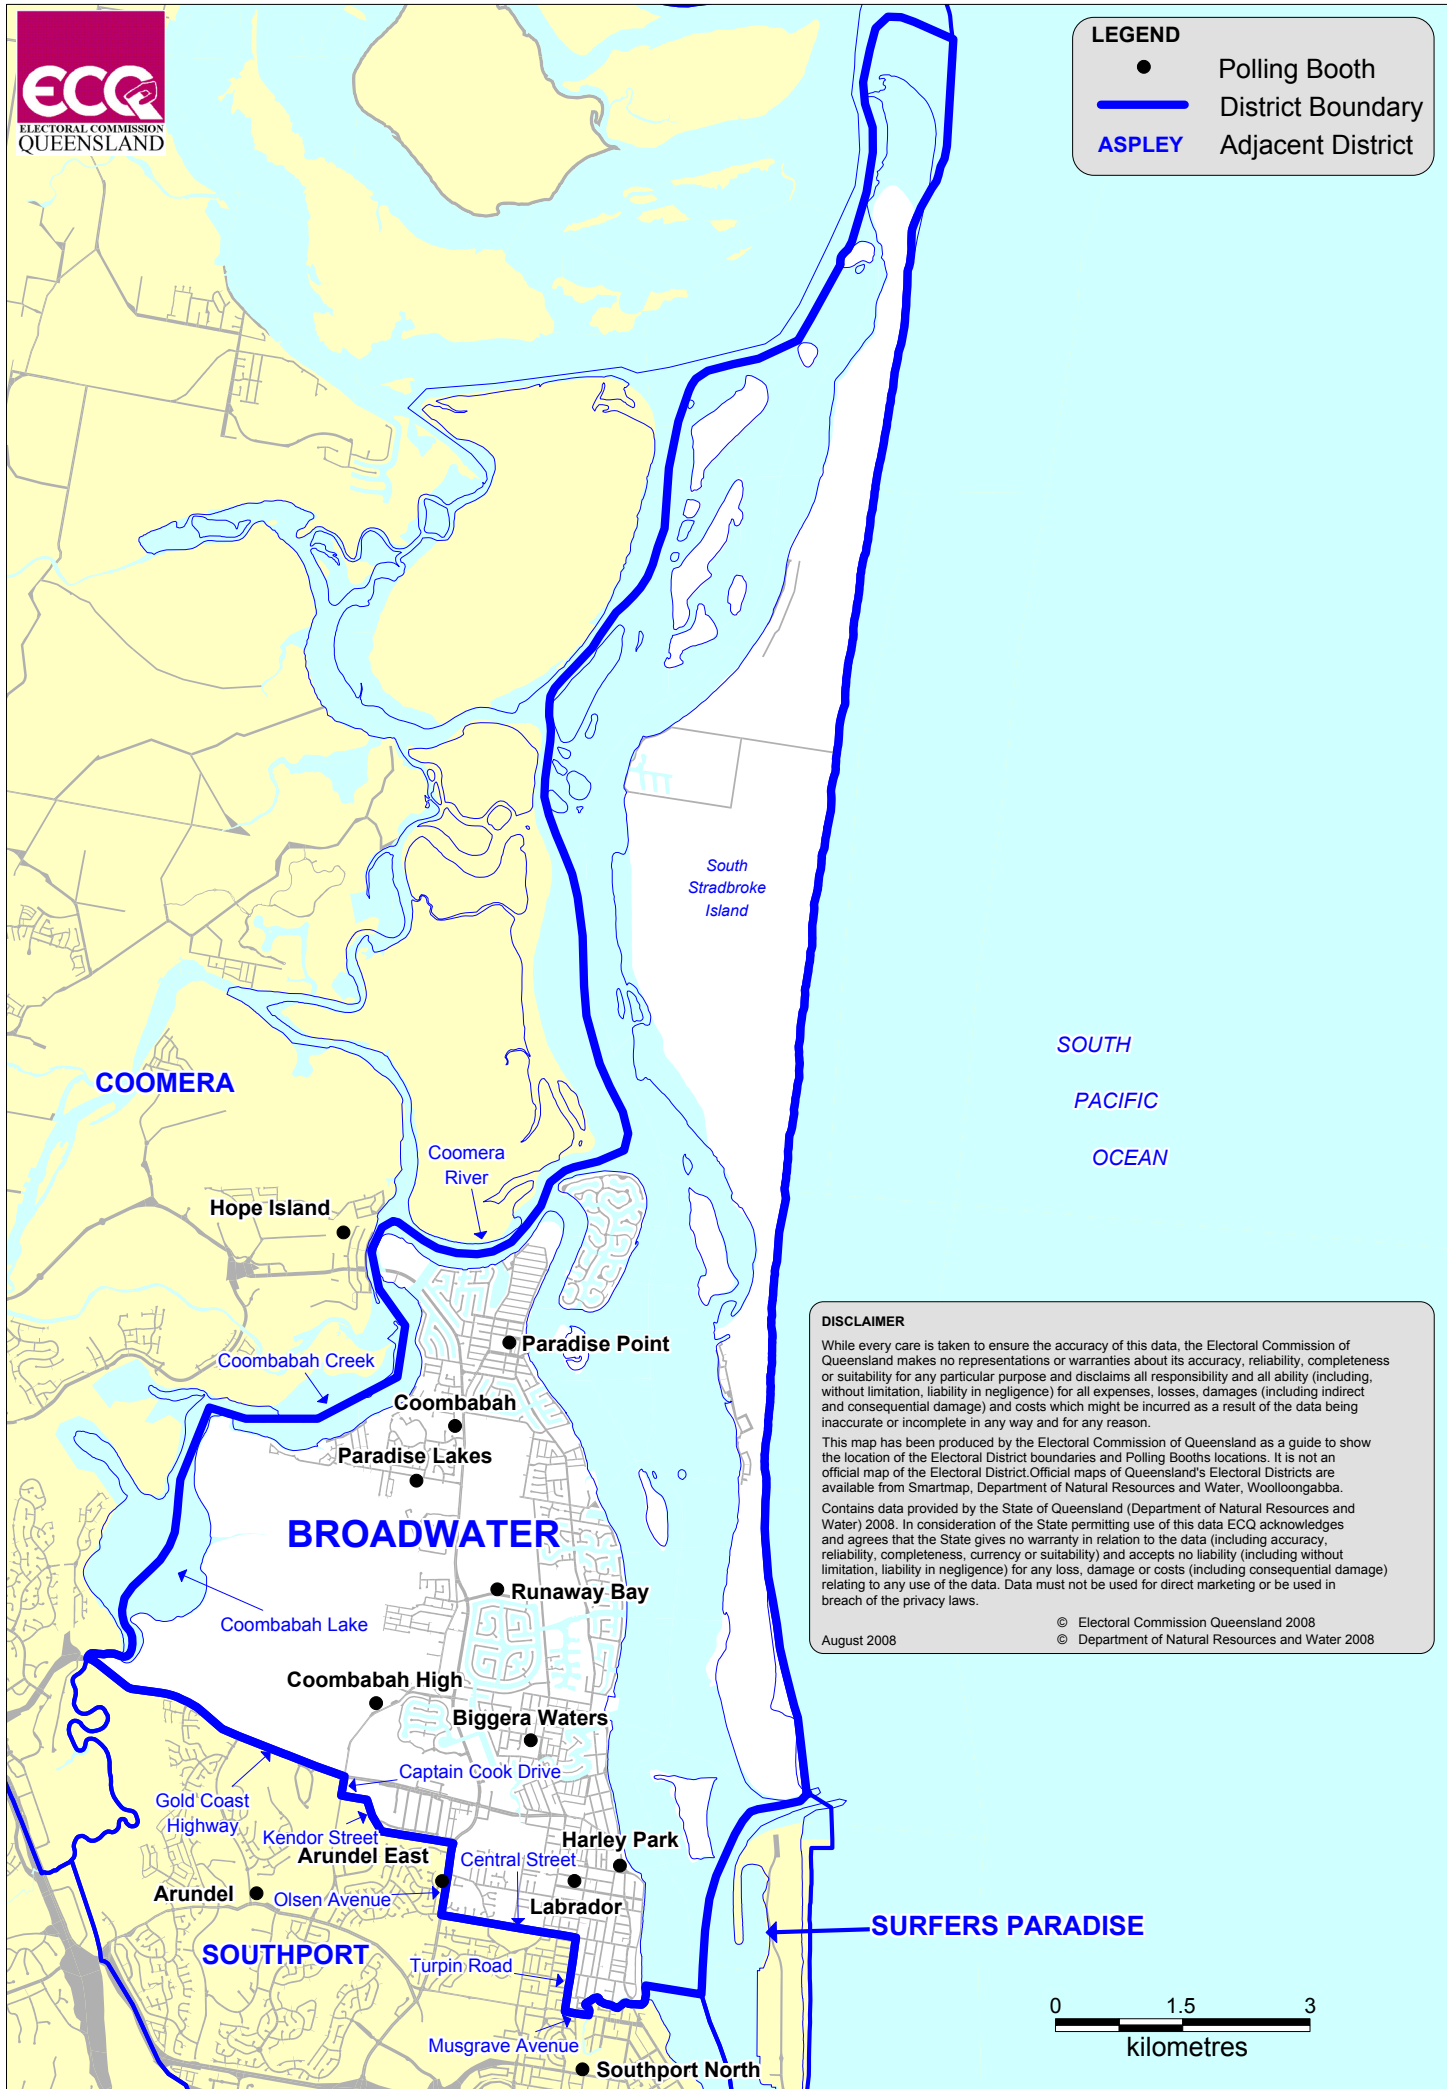

QUEENSLAND STATE ELECTION 2009 SHOWING POLLING BOOTH LOCATIONS
Broadwater District Electors at Close of Roll: 29,767 No. of Booths: 13

LEGEND

- Polling Booth
- District Boundary
- ASPLEY Adjacent District

This map has been produced by the Electoral Commission of Queensland as a guide to show the location of the Electoral District boundaries and Polling Booths locations. It is not an official map of the Electoral District. Official maps of Queensland's Electoral Districts are available from Smartmap, Department of Natural Resources and Water, Woolloongabba.