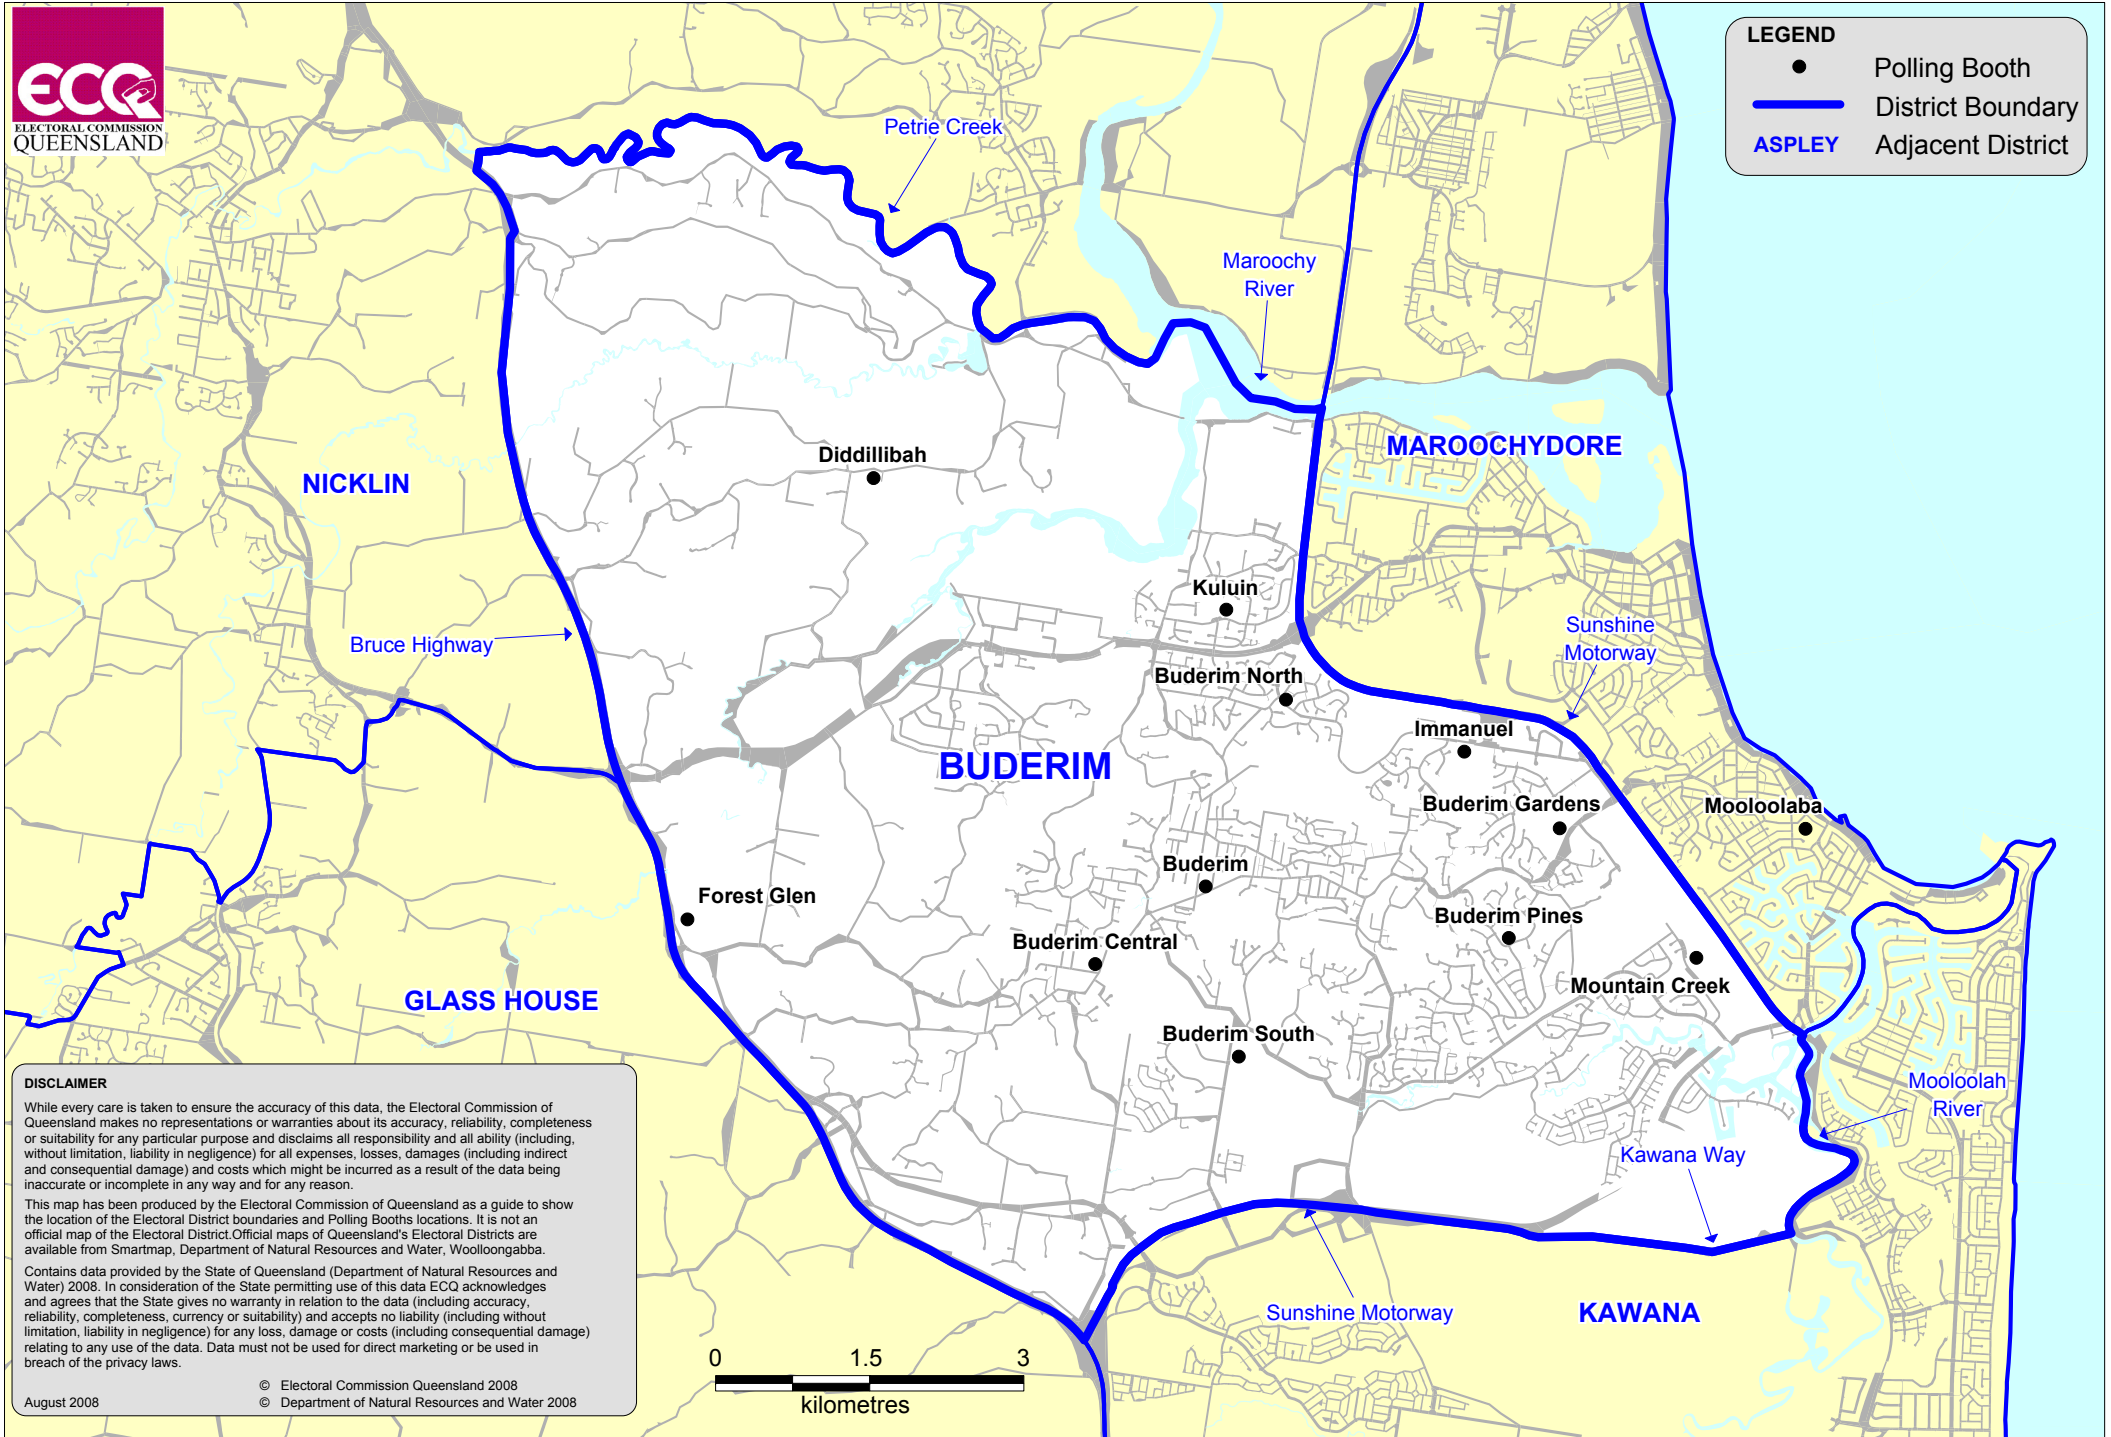

QUEENSLAND STATE ELECTION 2009 SHOWING POLLING BOOTH LOCATIONS

Buderim District

Electors at Close of Roll: 28,162

No. of Booths: 13

LEGEND

- Polling Booth
- District Boundary
- ASPLEY Adjacent District

DISCLAIMER

This map has been produced by the Electoral Commission of Queensland as a guide to show the location of the Electoral District boundaries and Polling Booths locations. It is not an official map of the Electoral District. Official maps of Queensland's Electoral Districts are available from Smartmap, Department of Natural Resources and Water, Woolloongabba.