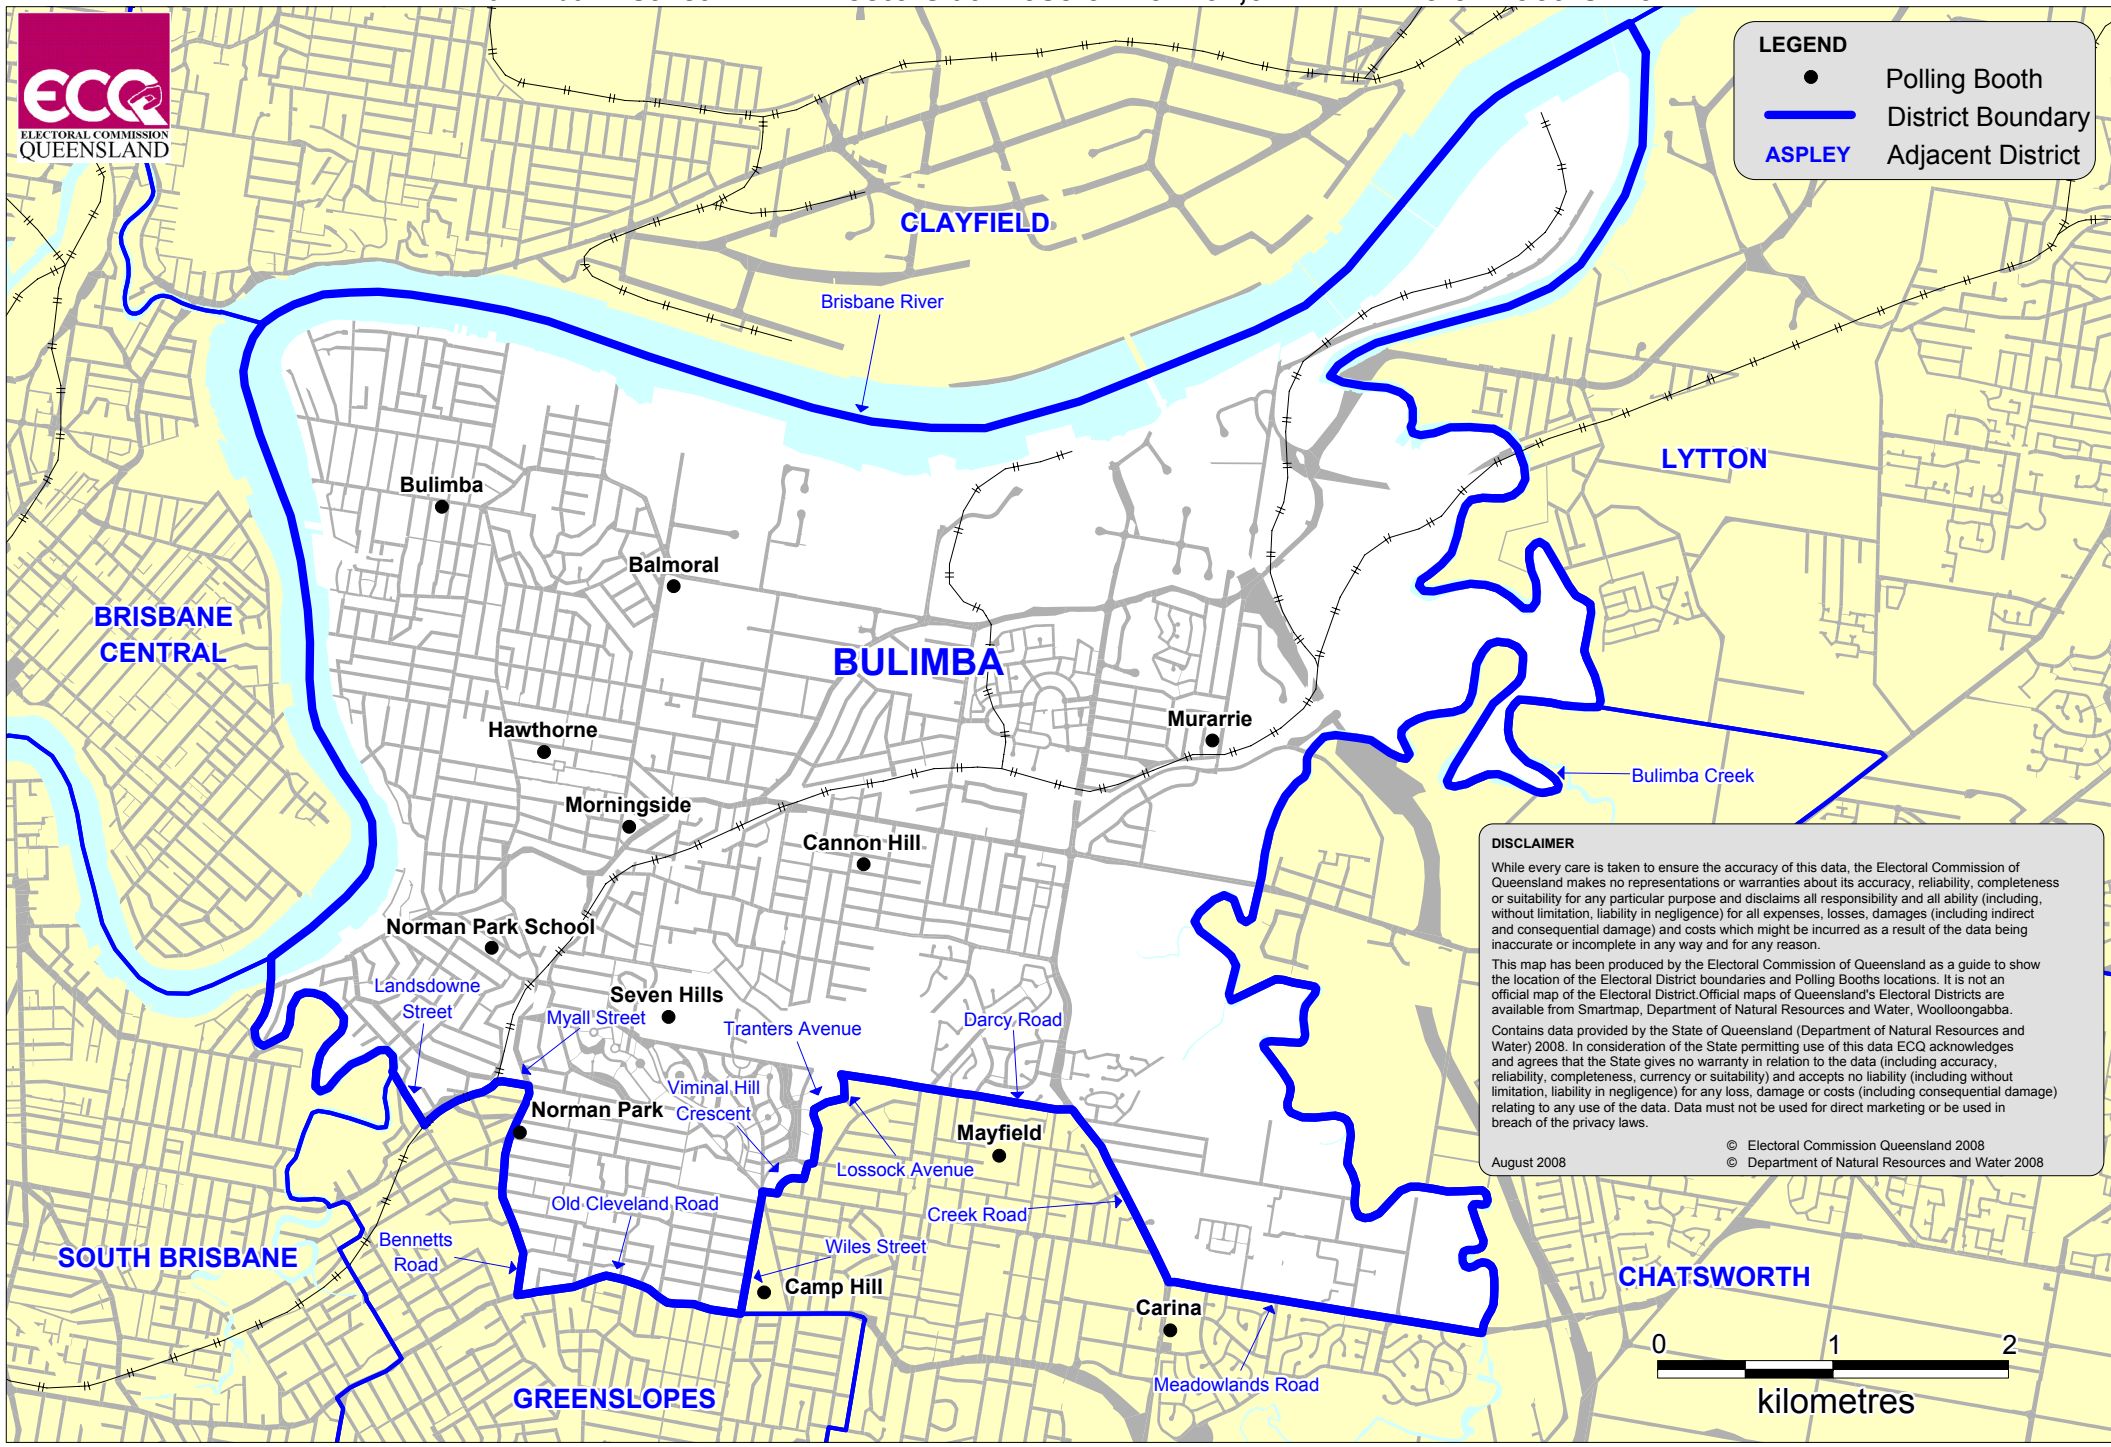

QUEENSLAND STATE ELECTION 2009 SHOWING POLLING BOOTH LOCATIONS

Bulimba District

Electors at Close of Roll: 31,042

No. of Booths: 13

LEGEND

- Polling Booth
- District Boundary
- ASPLEY Adjacent District

DISCLAIMER

This map has been produced by the Electoral Commission of Queensland as a guide to show the location of the Electoral District boundaries and Polling Booths locations. It is not an official map of the Electoral District. Official maps of Queensland's Electoral Districts are available from Smartmap, Department of Natural Resources and Water, Woollongabba.