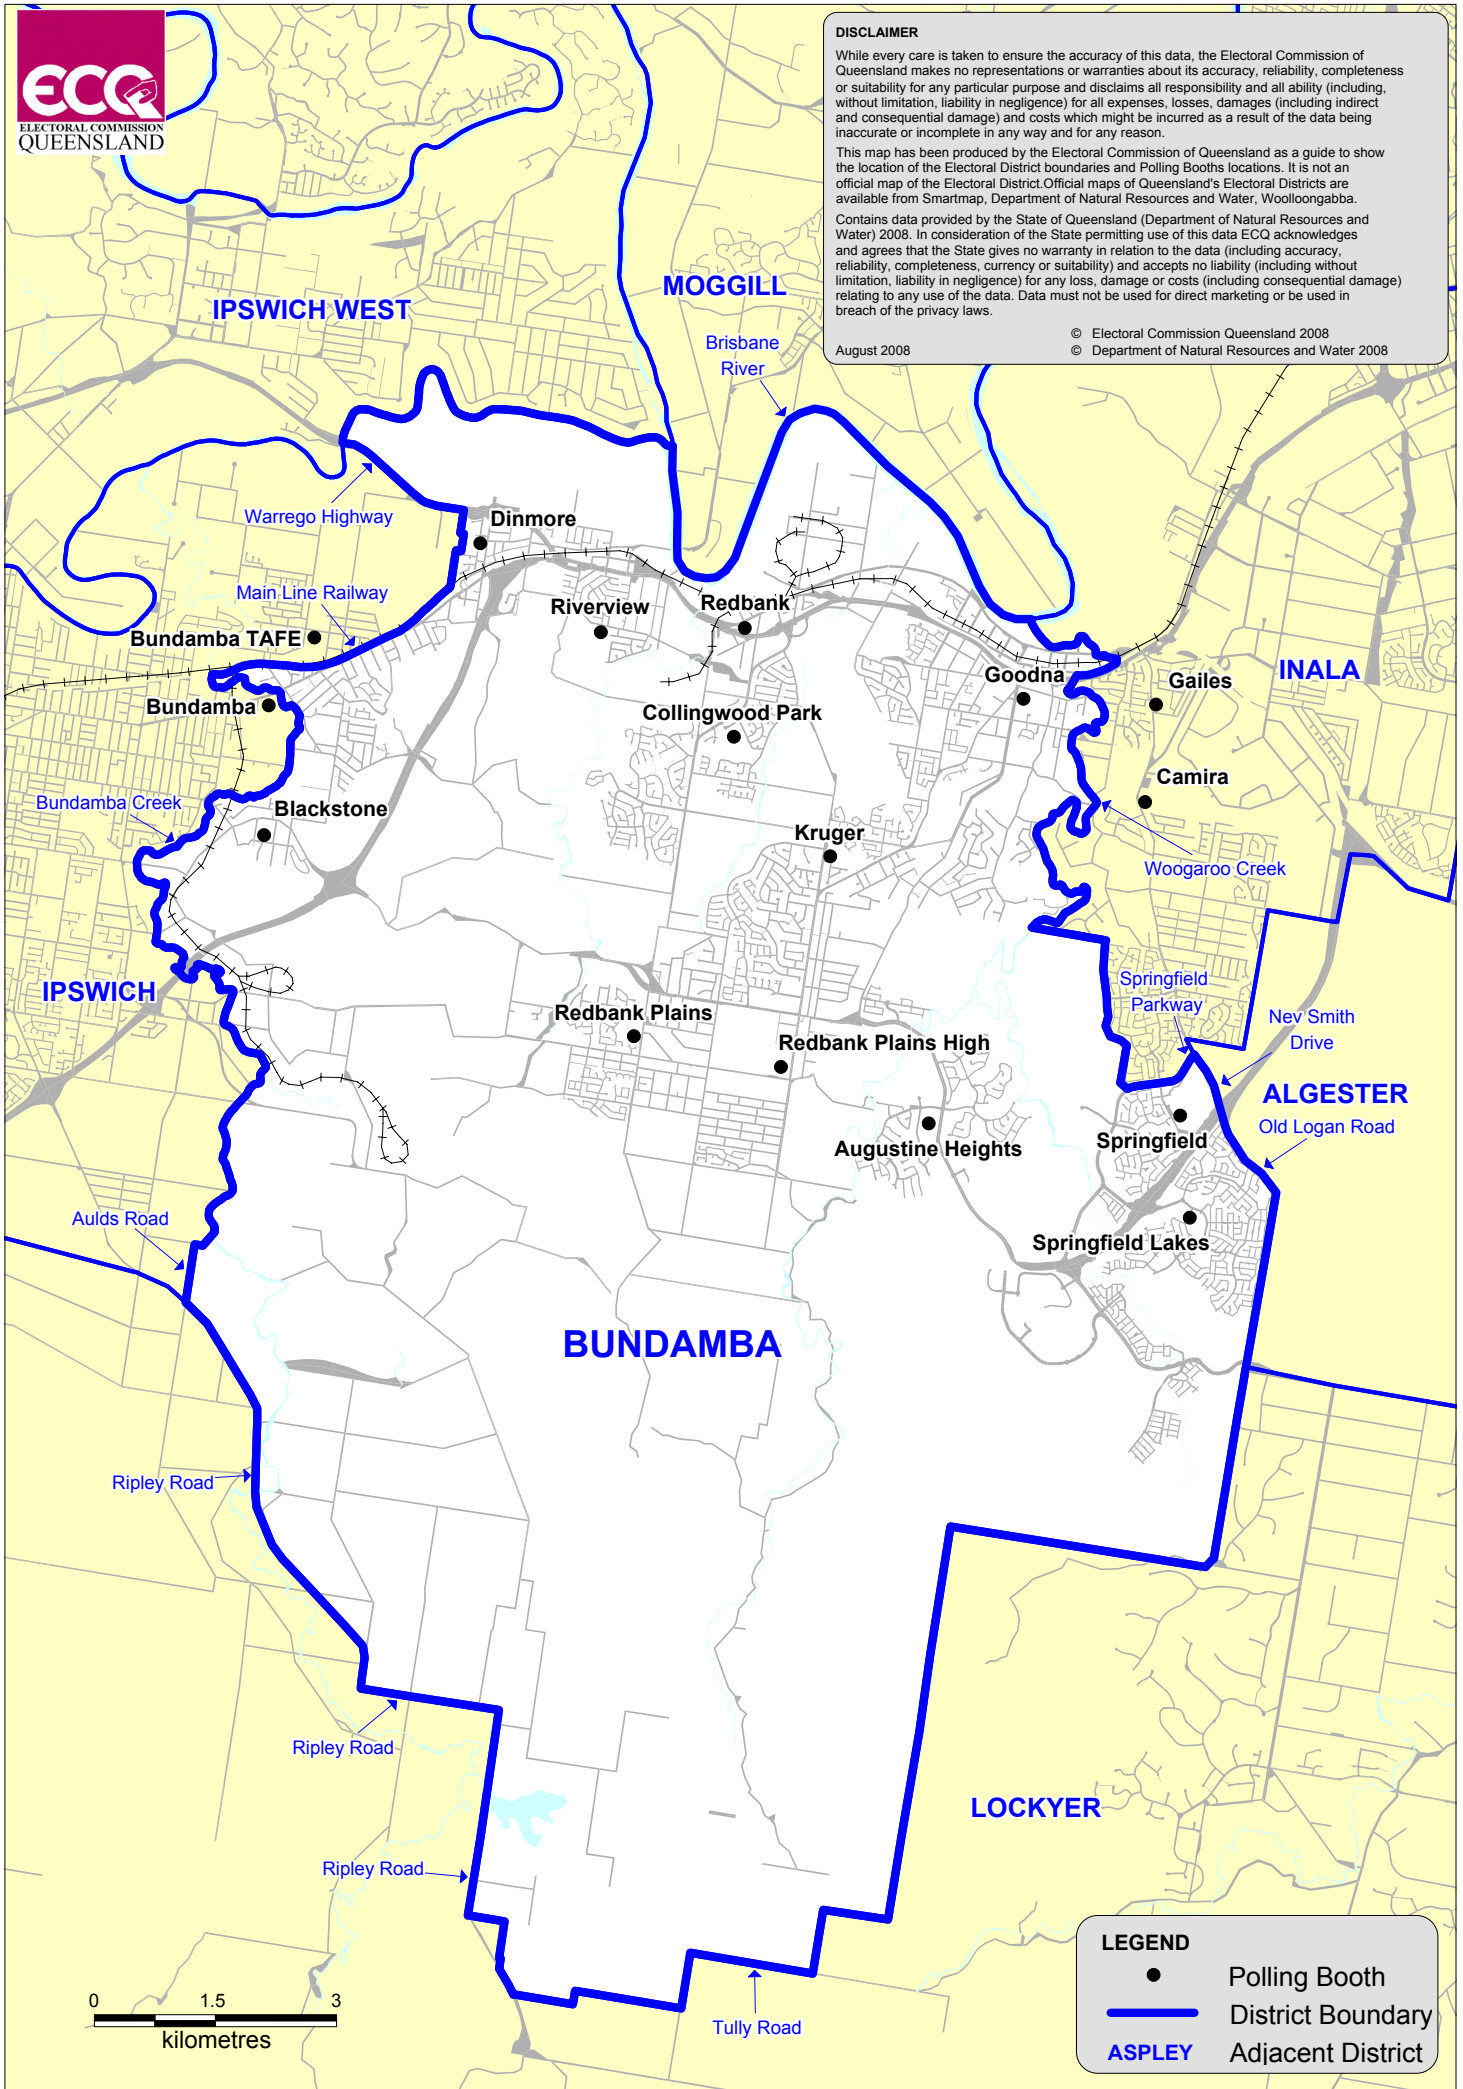

**QUEENSLAND STATE ELECTION 2009 SHOWING POLLING BOOTH LOCATIONS**  
**Bundamba District Electors at Close of Roll: 28,561 No.of Booths: 17**

**DISCLAIMER**

While every care is taken to ensure the accuracy of this data, the Electoral Commission of Queensland makes no representations or warranties about its accuracy, reliability, completeness or suitability for any particular purpose and disclaims all responsibility and all ability (including, without limitation, liability in negligence) for all expenses, losses, damages (including indirect and consequential damage) and costs which might be incurred as a result of the data being inaccurate or incomplete in any way and for any reason.

This map has been produced by the Electoral Commission of Queensland as a guide to show the location of the Electoral District boundaries and Polling Booths locations. It is not an official map of the Electoral District. Official maps of Queensland's Electoral Districts are available from Smartmap, Department of Natural Resources and Water, Woolloongabba.

© Electoral Commission Queensland 2008  
 © Department of Natural Resources and Water 2008  
 August 2008

**LEGEND**

- Polling Booth
- District Boundary
- ASPLEY Adjacent District