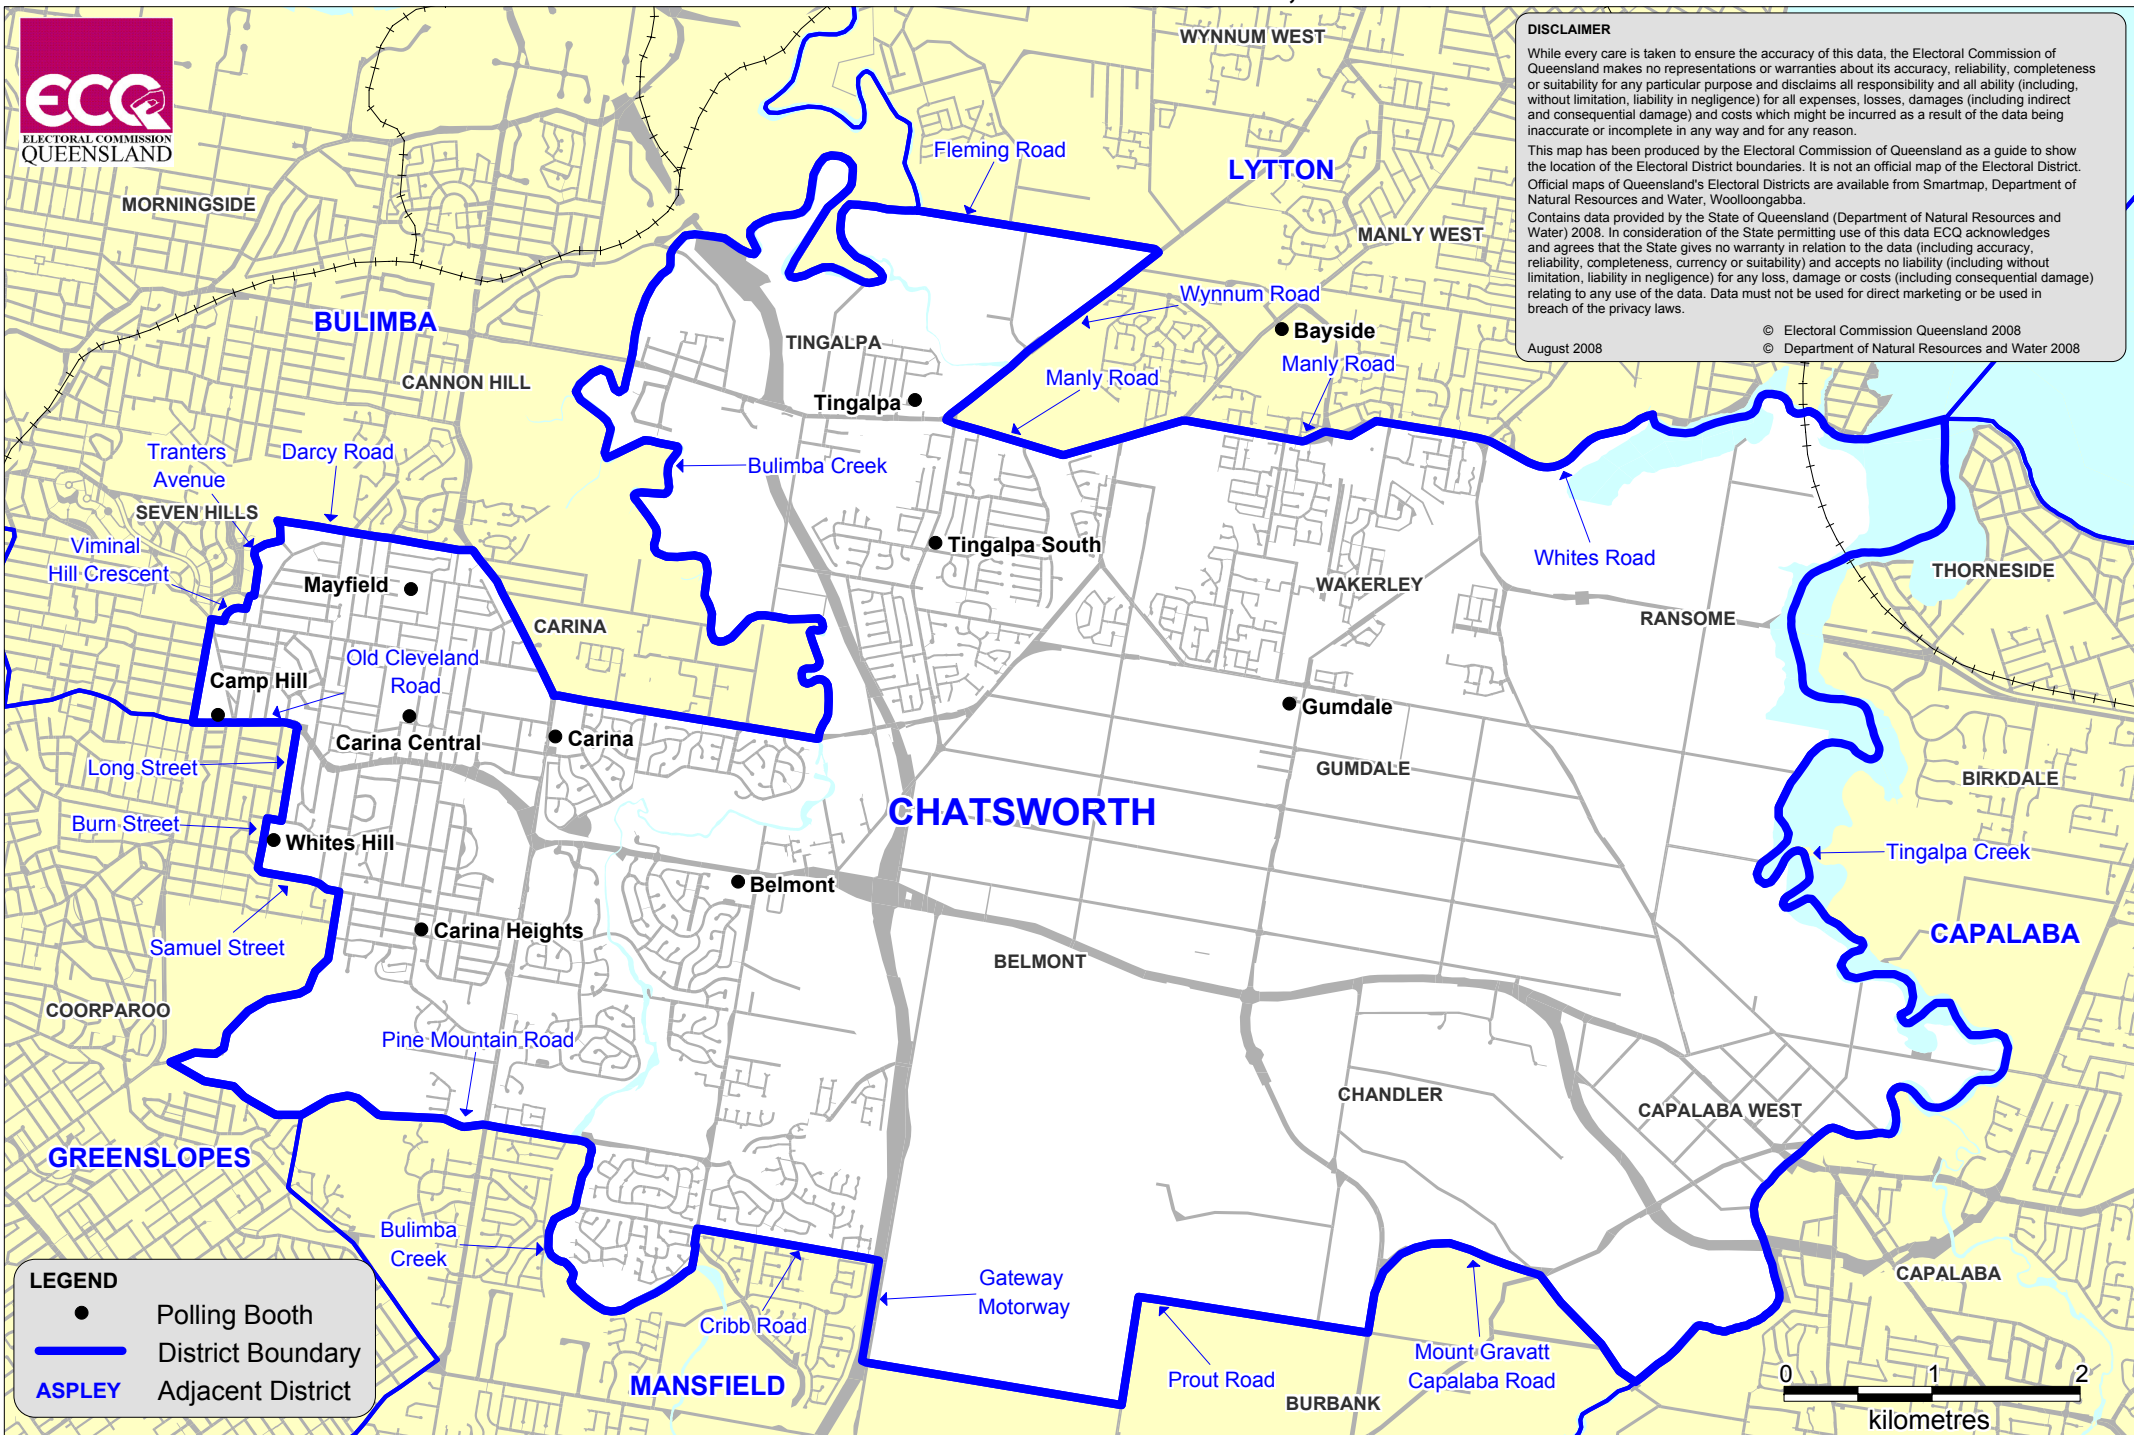

# QUEENSLAND STATE ELECTION 2009 SHOWING POLLING BOOTH LOCATIONS

**Chatsworth District      Electors at Close of Roll: 31,053      No. of Booths: 12**

**DISCLAIMER**

While every care is taken to ensure the accuracy of this data, the Electoral Commission of Queensland makes no representations or warranties about its accuracy, reliability, completeness or suitability for any particular purpose and disclaims all responsibility and all ability (including, without limitation, liability in negligence) for all expenses, losses, damages (including indirect and consequential damage) and costs which might be incurred as a result of the data being inaccurate or incomplete in any way and for any reason.

This map has been produced by the Electoral Commission of Queensland as a guide to show the location of the Electoral District boundaries. It is not an official map of the Electoral District. Official maps of Queensland's Electoral Districts are available from Smartmap, Department of Natural Resources and Water, Woolloongabba.

© Electoral Commission Queensland 2008  
 © Department of Natural Resources and Water 2008  
 August 2008

**LEGEND**

- Polling Booth
- District Boundary
- ASPLEY Adjacent District