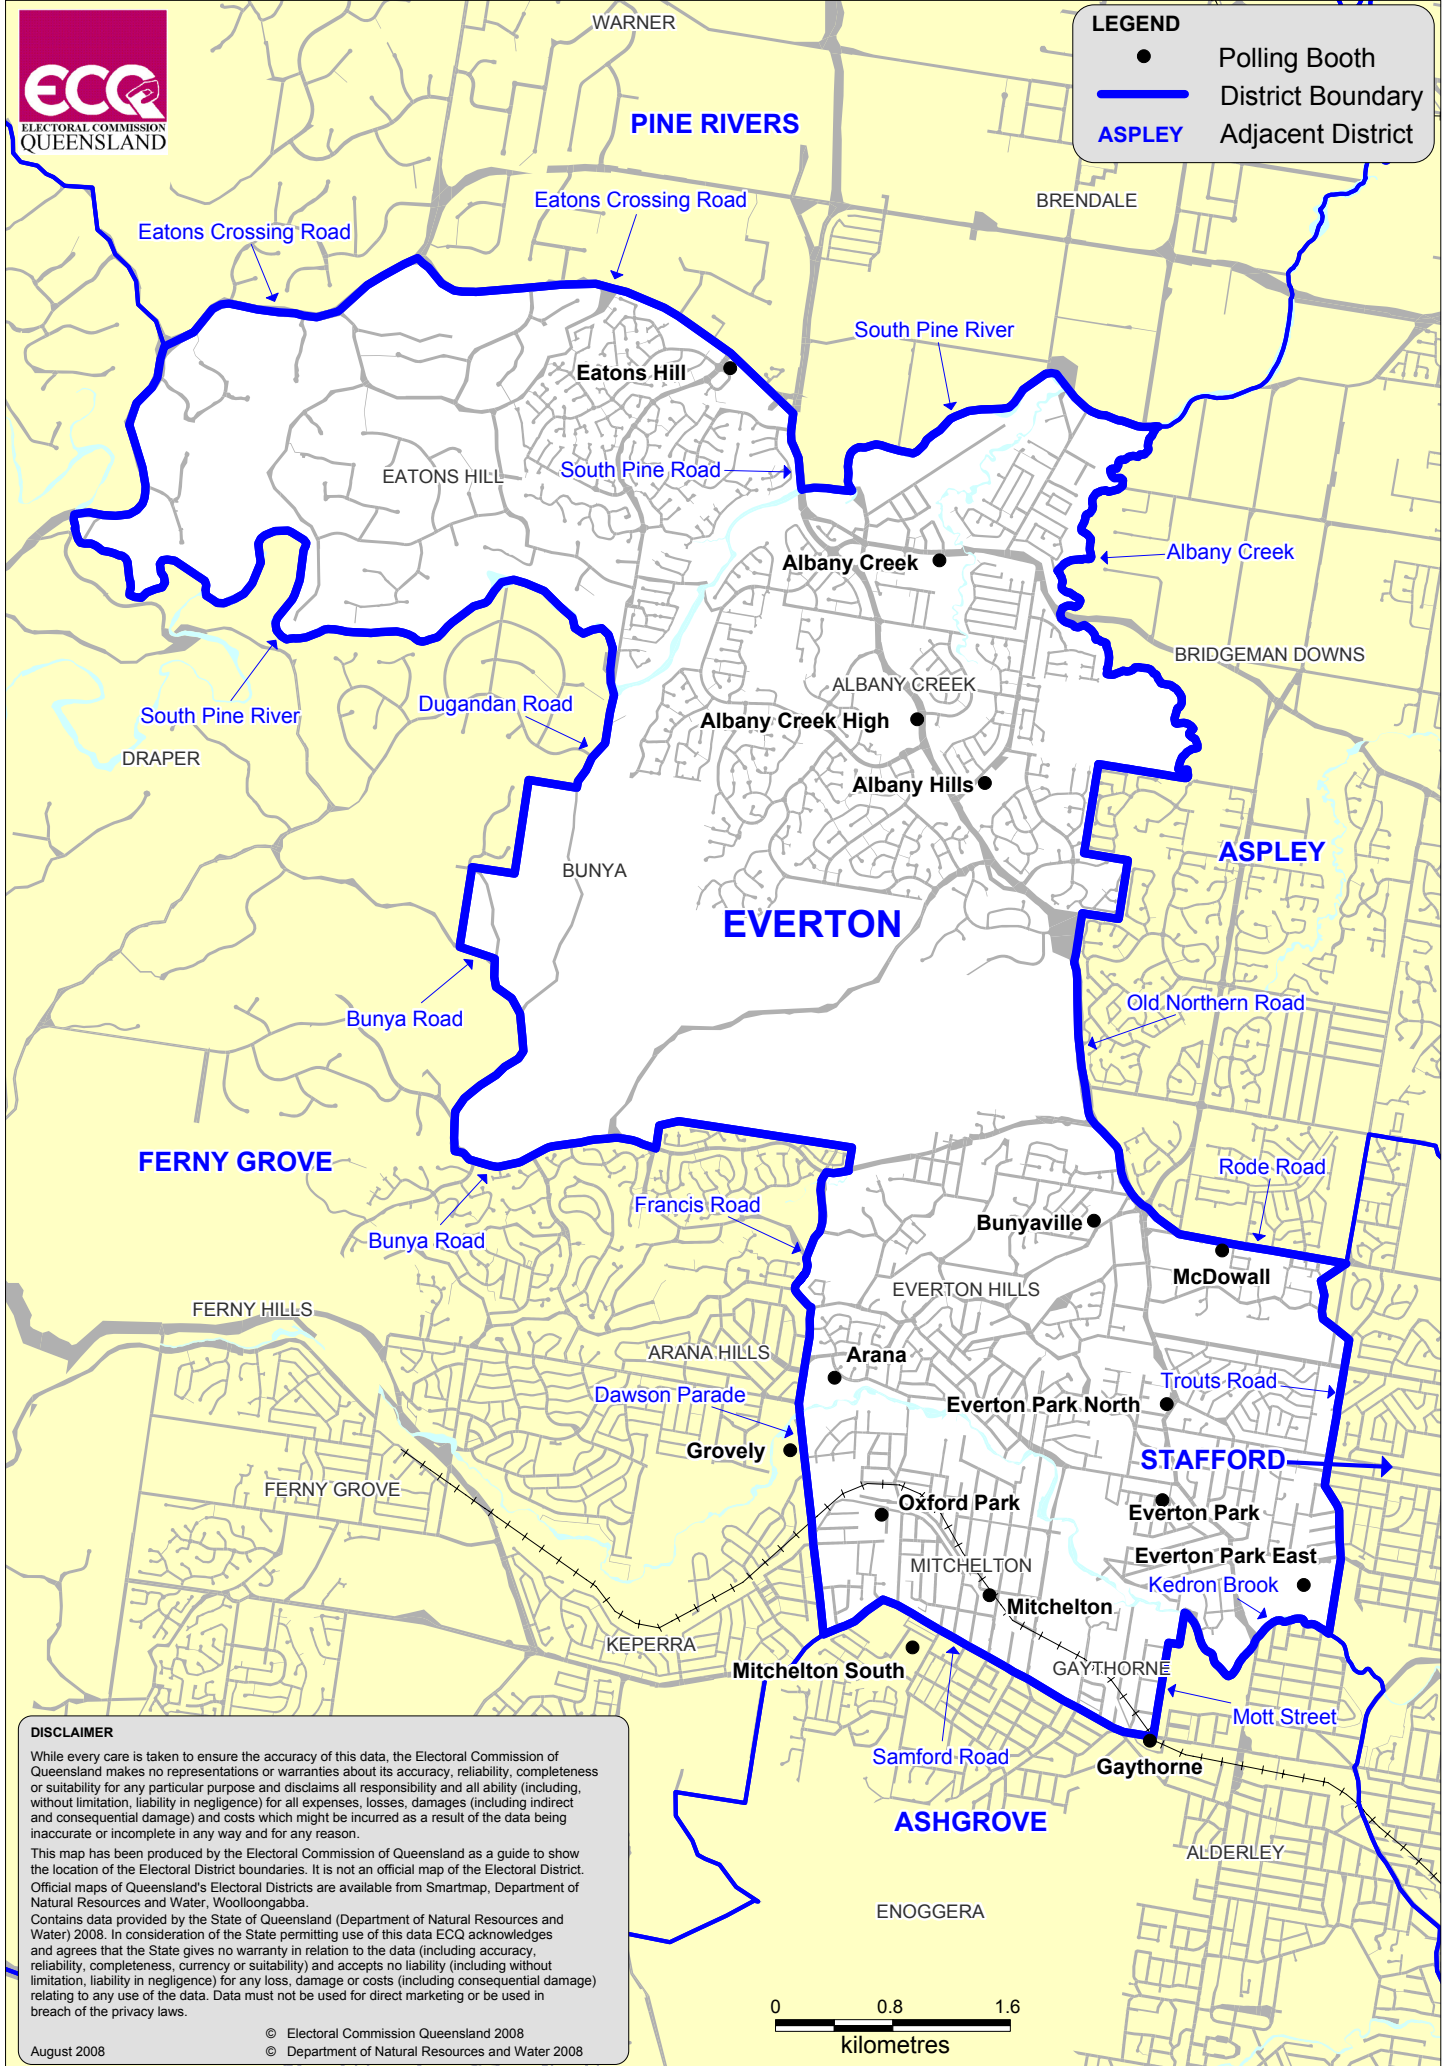

QUEENSLAND STATE ELECTION 2009 SHOWING POLLING BOOTH LOCATIONS

Everton District

Electors at Close of Roll: 30,215

No. of Booths: 16

LEGEND

- Polling Booth
- District Boundary
- ASPLEY Adjacent District

DISCLAIMER

This map has been produced by the Electoral Commission of Queensland as a guide to show the location of the Electoral District boundaries. It is not an official map of the Electoral District. Official maps of Queensland's Electoral Districts are available from Smartmap, Department of Natural Resources and Water, Woolloongabba.