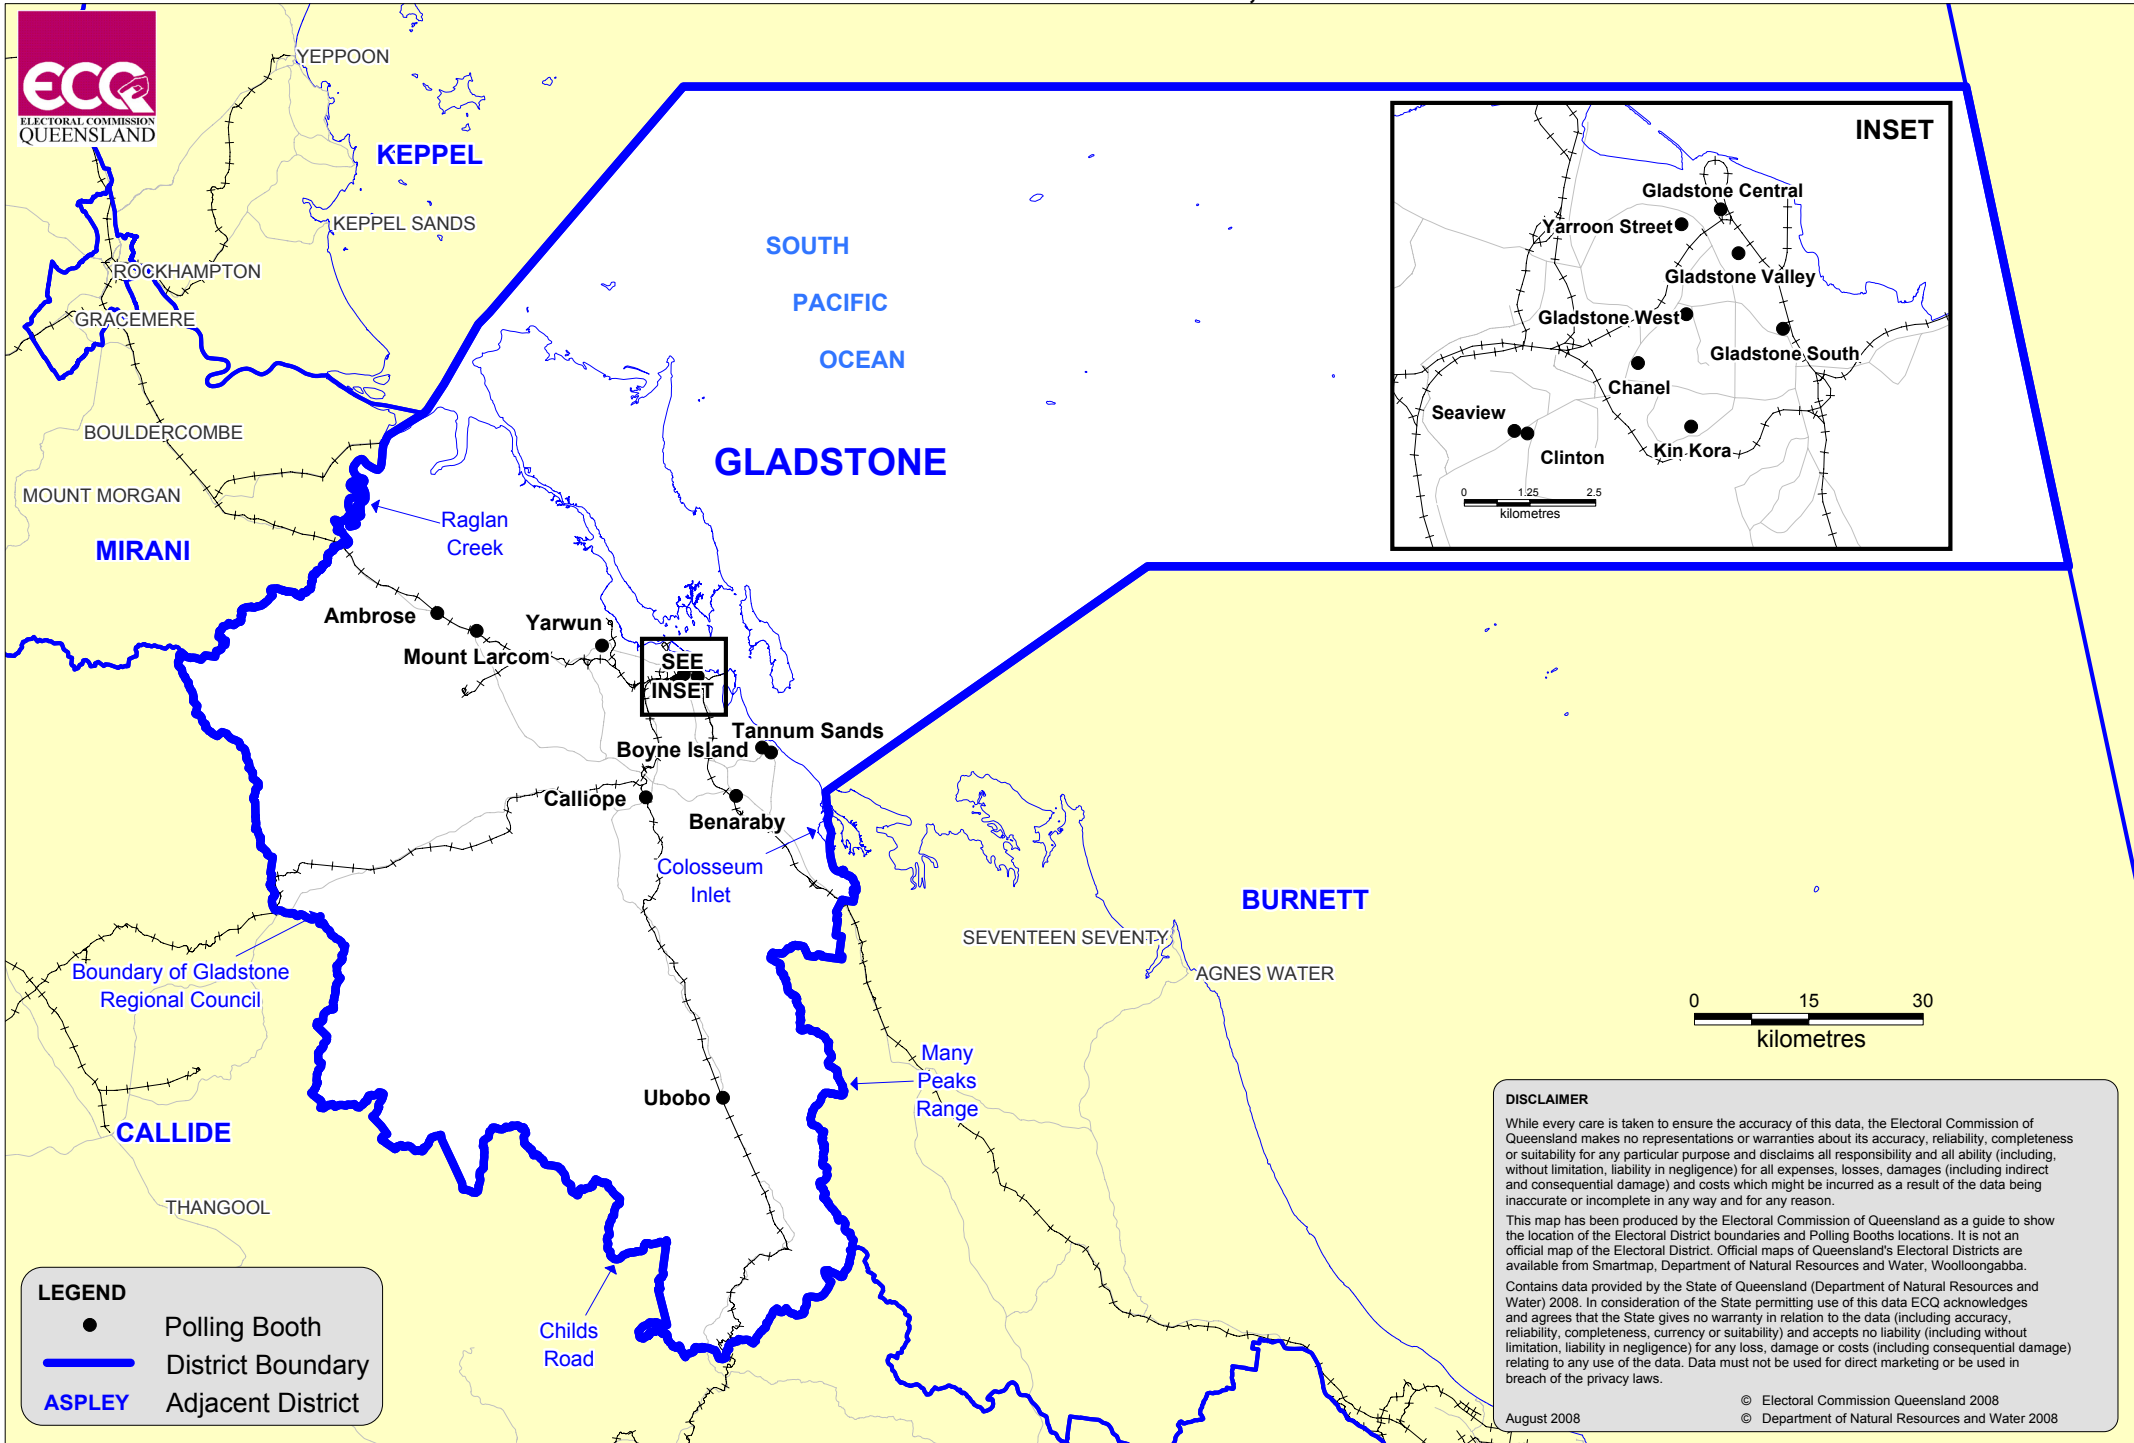

QUEENSLAND STATE ELECTION 2009 SHOWING POLLING BOOTH LOCATIONS
Gladstone District **Electors at Close of Roll: 30,719** **No. of Booths: 18**

DISCLAIMER

While every care is taken to ensure the accuracy of this data, the Electoral Commission of Queensland makes no representations or warranties about its accuracy, reliability, completeness or suitability for any particular purpose and disclaims all responsibility and all ability (including, without limitation, liability in negligence) for all expenses, losses, damages (including indirect and consequential damage) and costs which might be incurred as a result of the data being inaccurate or incomplete in any way and for any reason.

This map has been produced by the Electoral Commission of Queensland as a guide to show the location of the Electoral District boundaries and Polling Booths locations. It is not an official map of the Electoral District. Official maps of Queensland's Electoral Districts are available from Smartmap, Department of Natural Resources and Water, Woolloongabba.