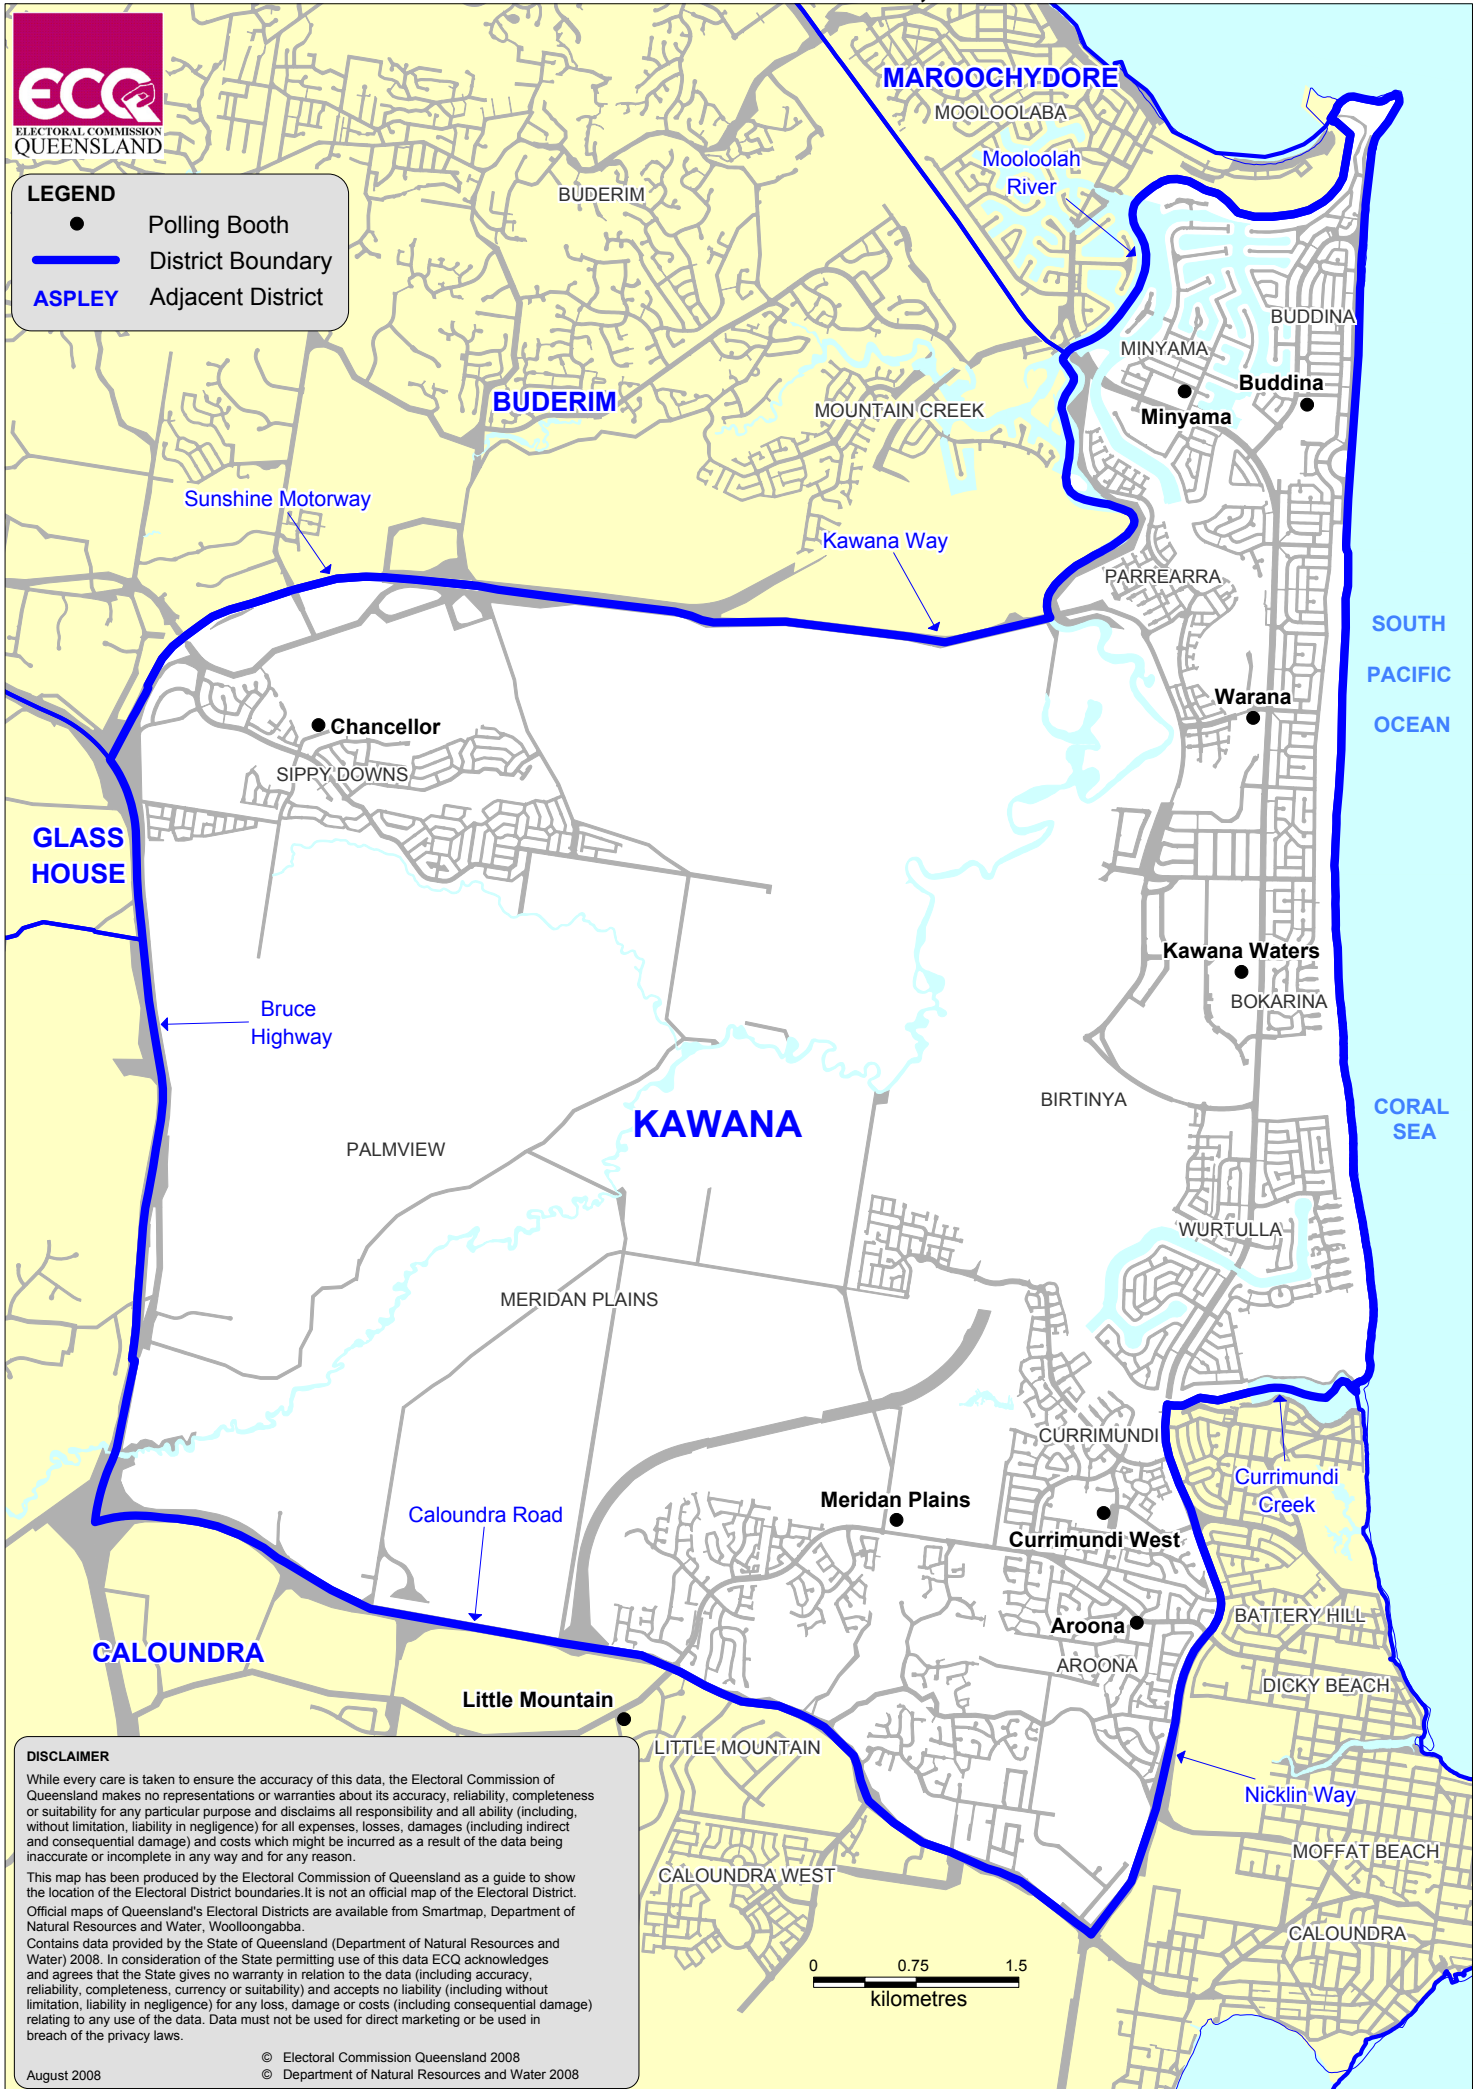

QUEENSLAND STATE ELECTION 2009 SHOWING POLLING BOOTH LOCATIONS

Kawana District

Electors at Close of Roll: 29,982

No. of Booths: 10

LEGEND

- Polling Booth
- District Boundary
- ASPLEY Adjacent District

DISCLAIMER

This map has been produced by the Electoral Commission of Queensland as a guide to show the location of the Electoral District boundaries. It is not an official map of the Electoral District. Official maps of Queensland's Electoral Districts are available from Smartmap, Department of Natural Resources and Water, Woolloongabba.