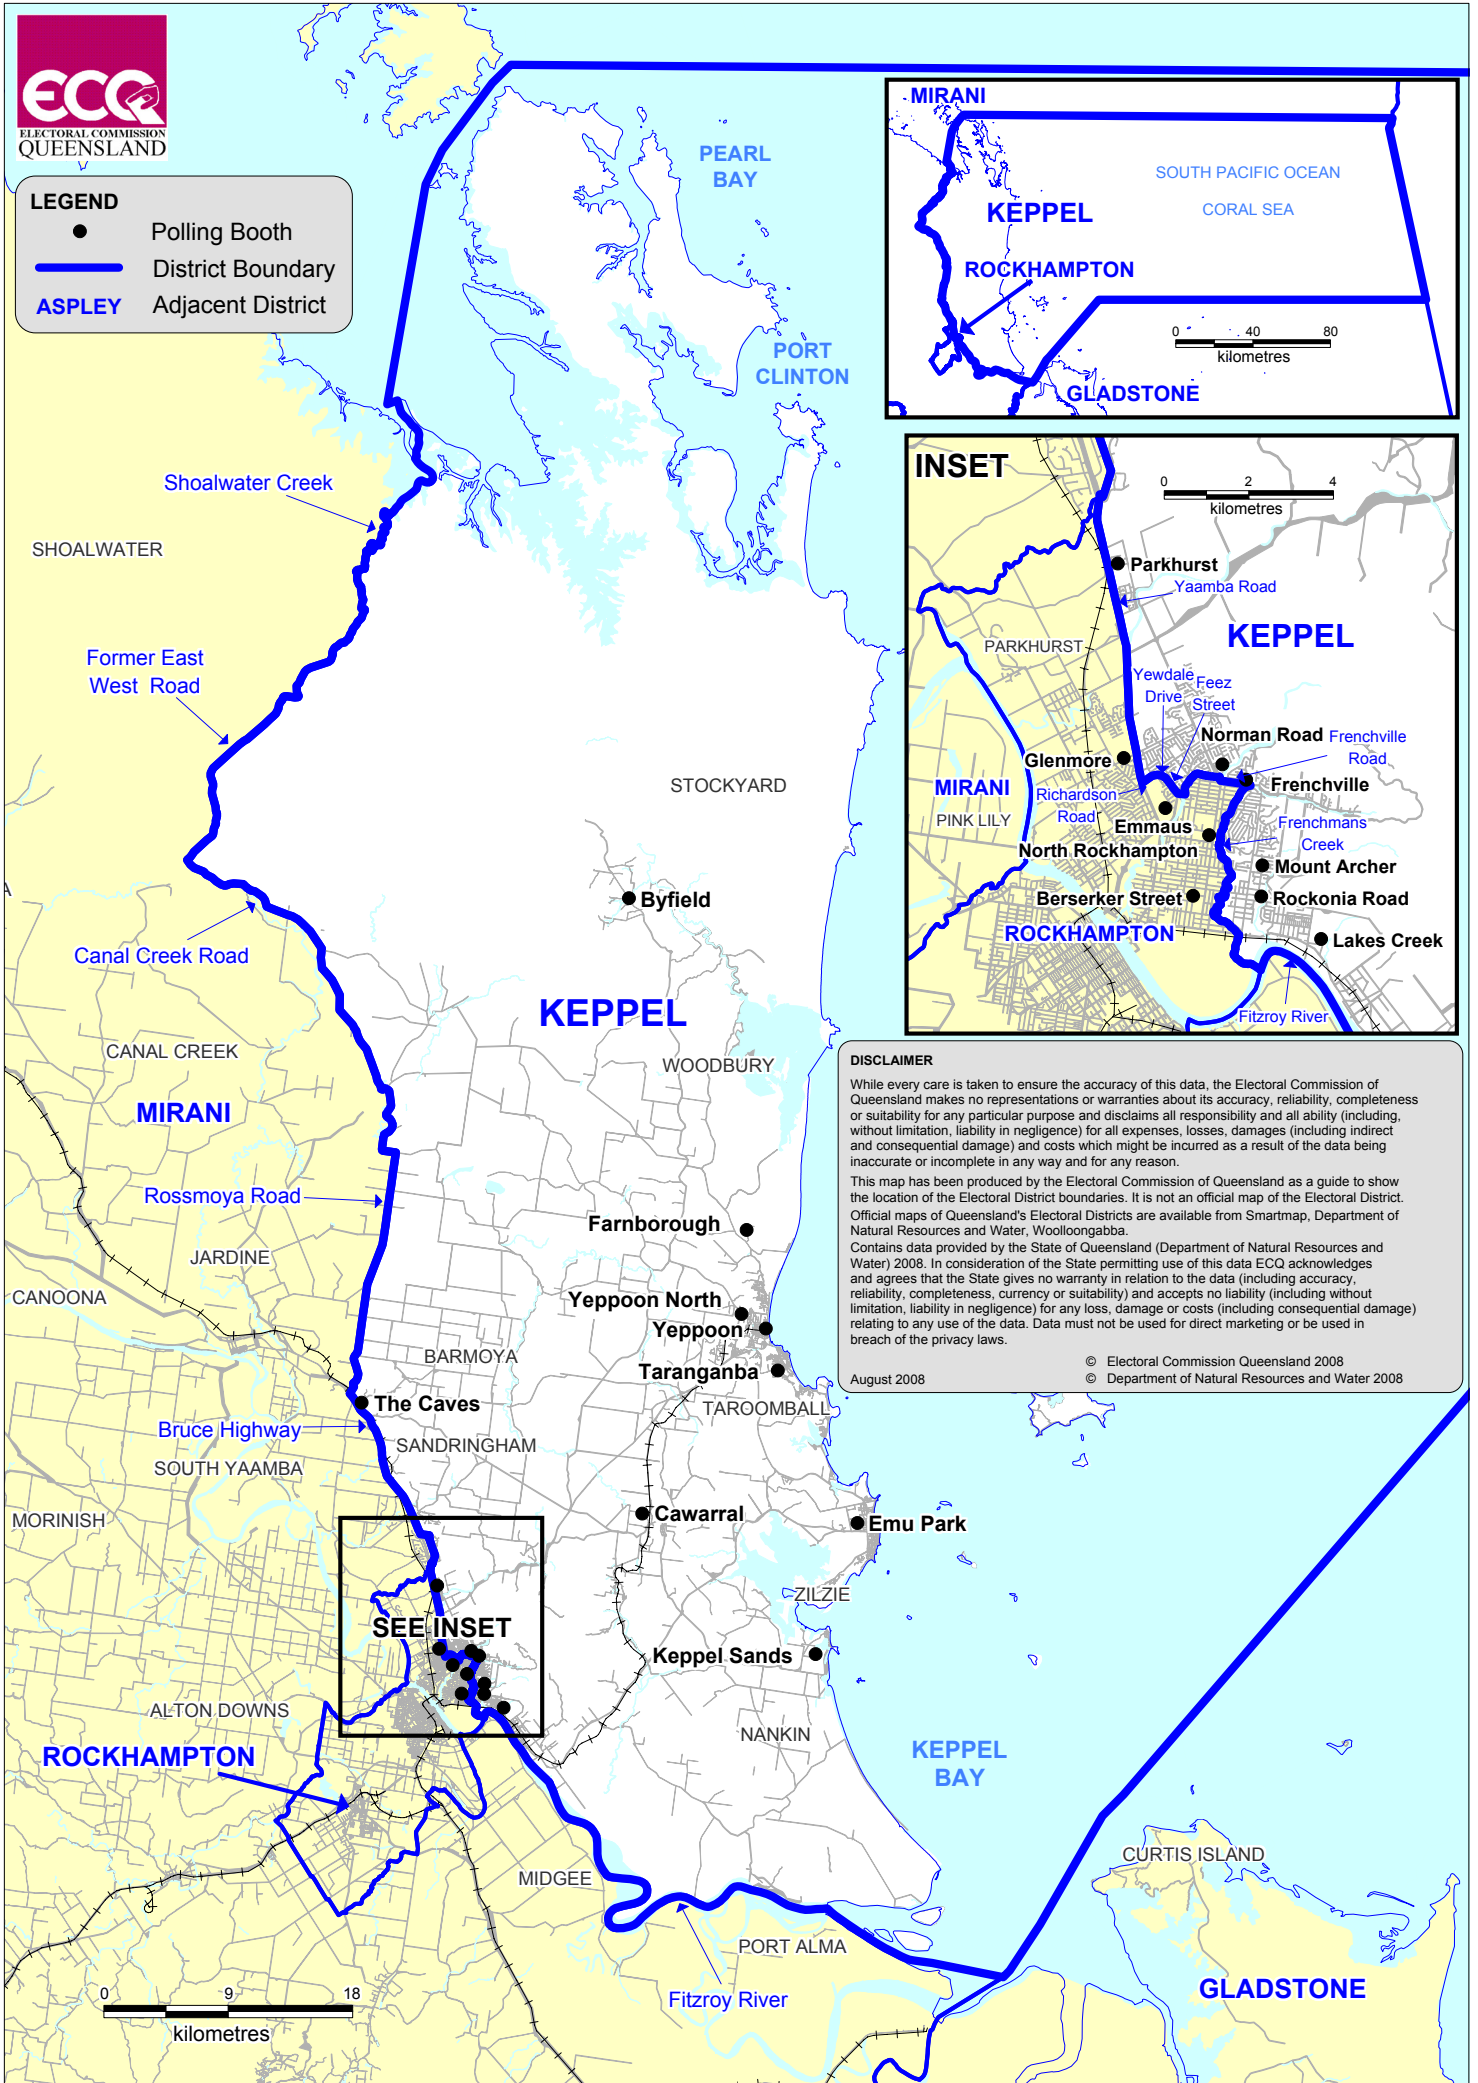

**QUEENSLAND STATE ELECTION 2009 SHOWING POLLING BOOTH LOCATIONS**  
**Keppel District** Electors at Close of Roll: 31,116 No. of Booths: 20

- LEGEND**
- Polling Booth
  - District Boundary
  - ASPLEY Adjacent District

This map has been produced by the Electoral Commission of Queensland as a guide to show the location of the Electoral District boundaries. It is not an official map of the Electoral District. Official maps of Queensland's Electoral Districts are available from Smartmap, Department of Natural Resources and Water, Woolloongabba.