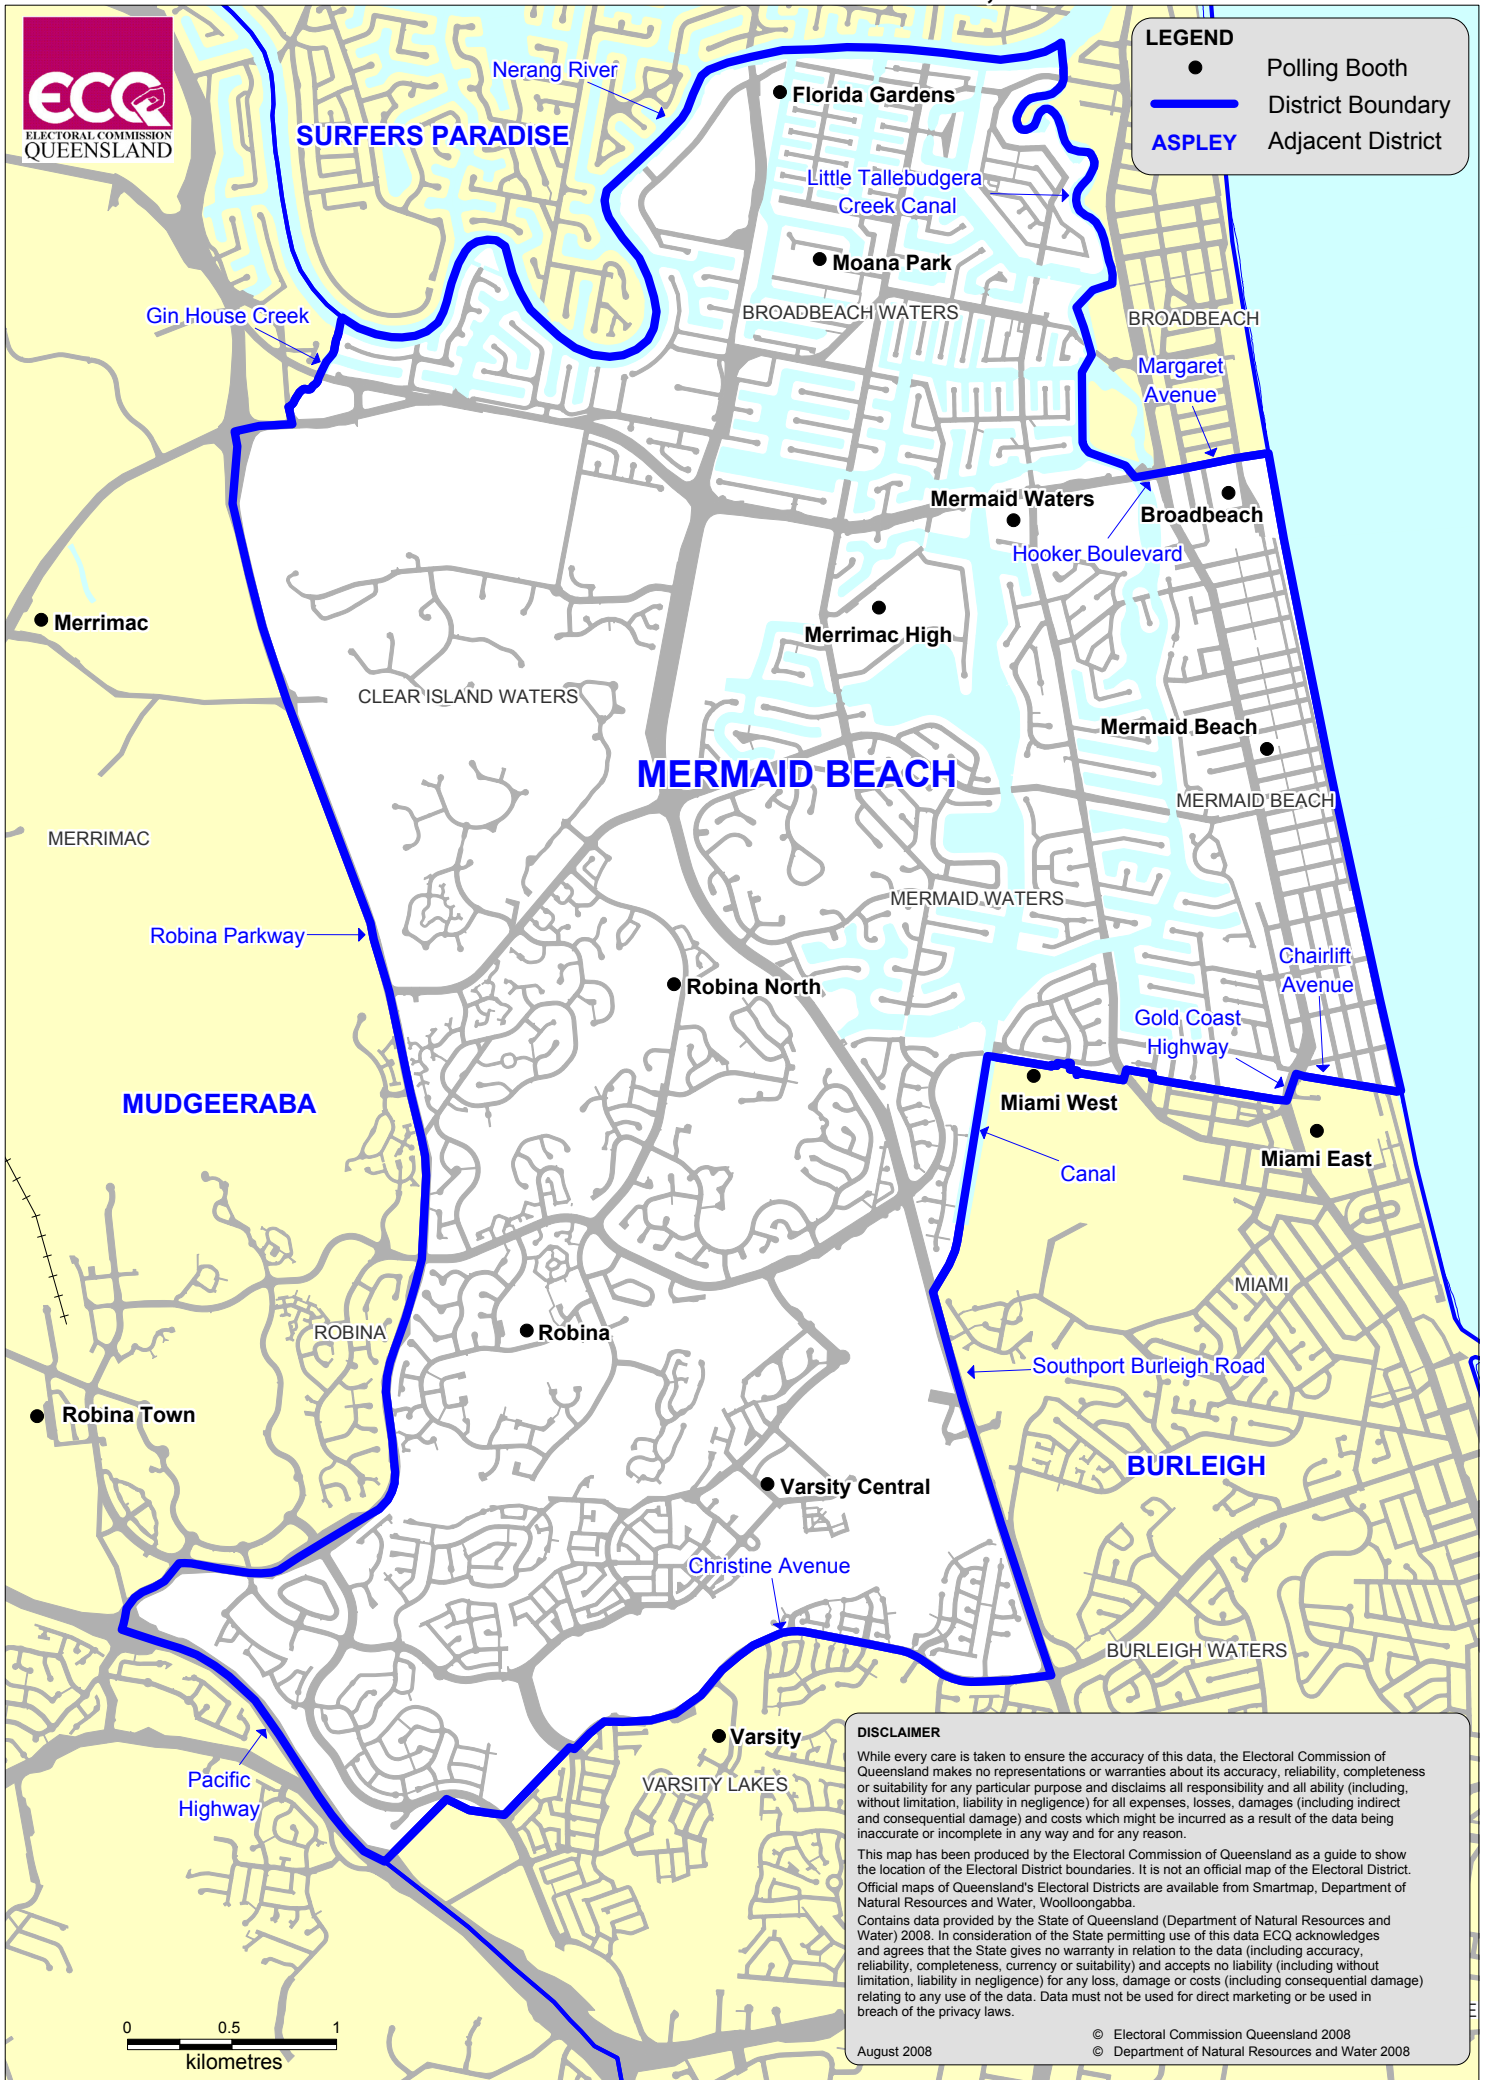

QUEENSLAND STATE ELECTION 2009 SHOWING POLLING BOOTH LOCATIONS

Mermaid Beach District

Electors at Close of Roll: 31,188

No. of Booths: 15

LEGEND

- Polling Booth
- District Boundary
- ASPLEY Adjacent District

This map has been produced by the Electoral Commission of Queensland as a guide to show the location of the Electoral District boundaries. It is not an official map of the Electoral District. Official maps of Queensland's Electoral Districts are available from Smartmap, Department of Natural Resources and Water, Woolloongabba.