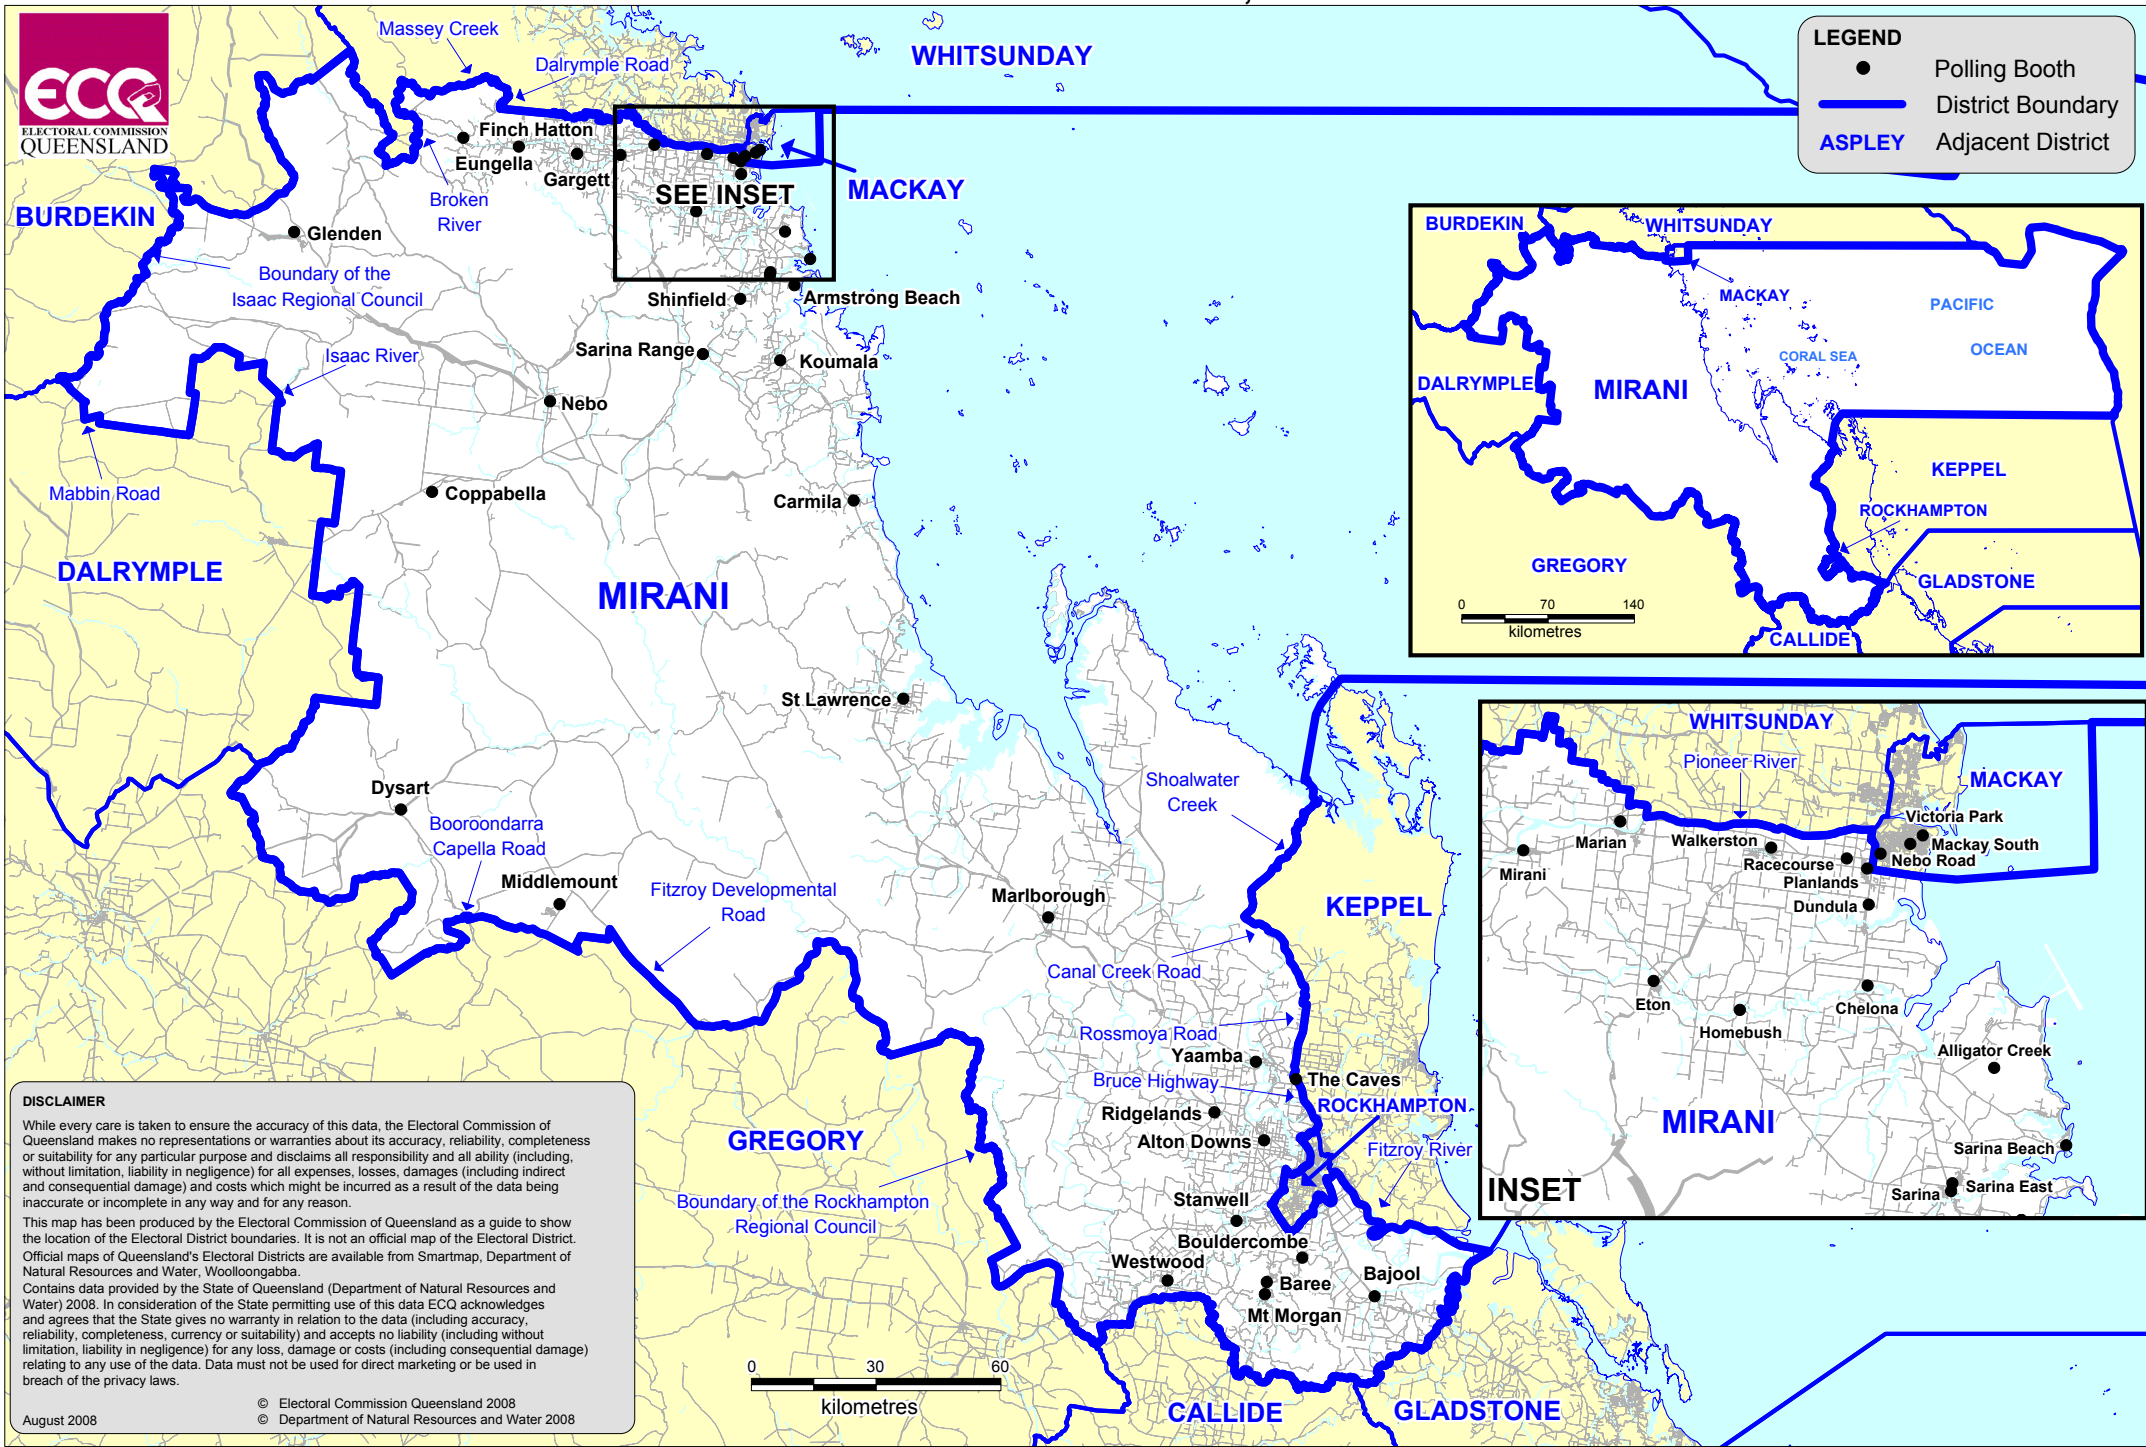

# QUEENSLAND STATE ELECTION 2009 SHOWING POLLING BOOTH LOCATIONS

Mirani District

Electors at Close of Roll: 31,133

No. of Booths: 42

**LEGEND**

- Polling Booth
- District Boundary
- ASPLEY Adjacent District

This map has been produced by the Electoral Commission of Queensland as a guide to show the location of the Electoral District boundaries. It is not an official map of the Electoral District. Official maps of Queensland's Electoral Districts are available from Smartmap, Department of Natural Resources and Water, Woolloongabba.