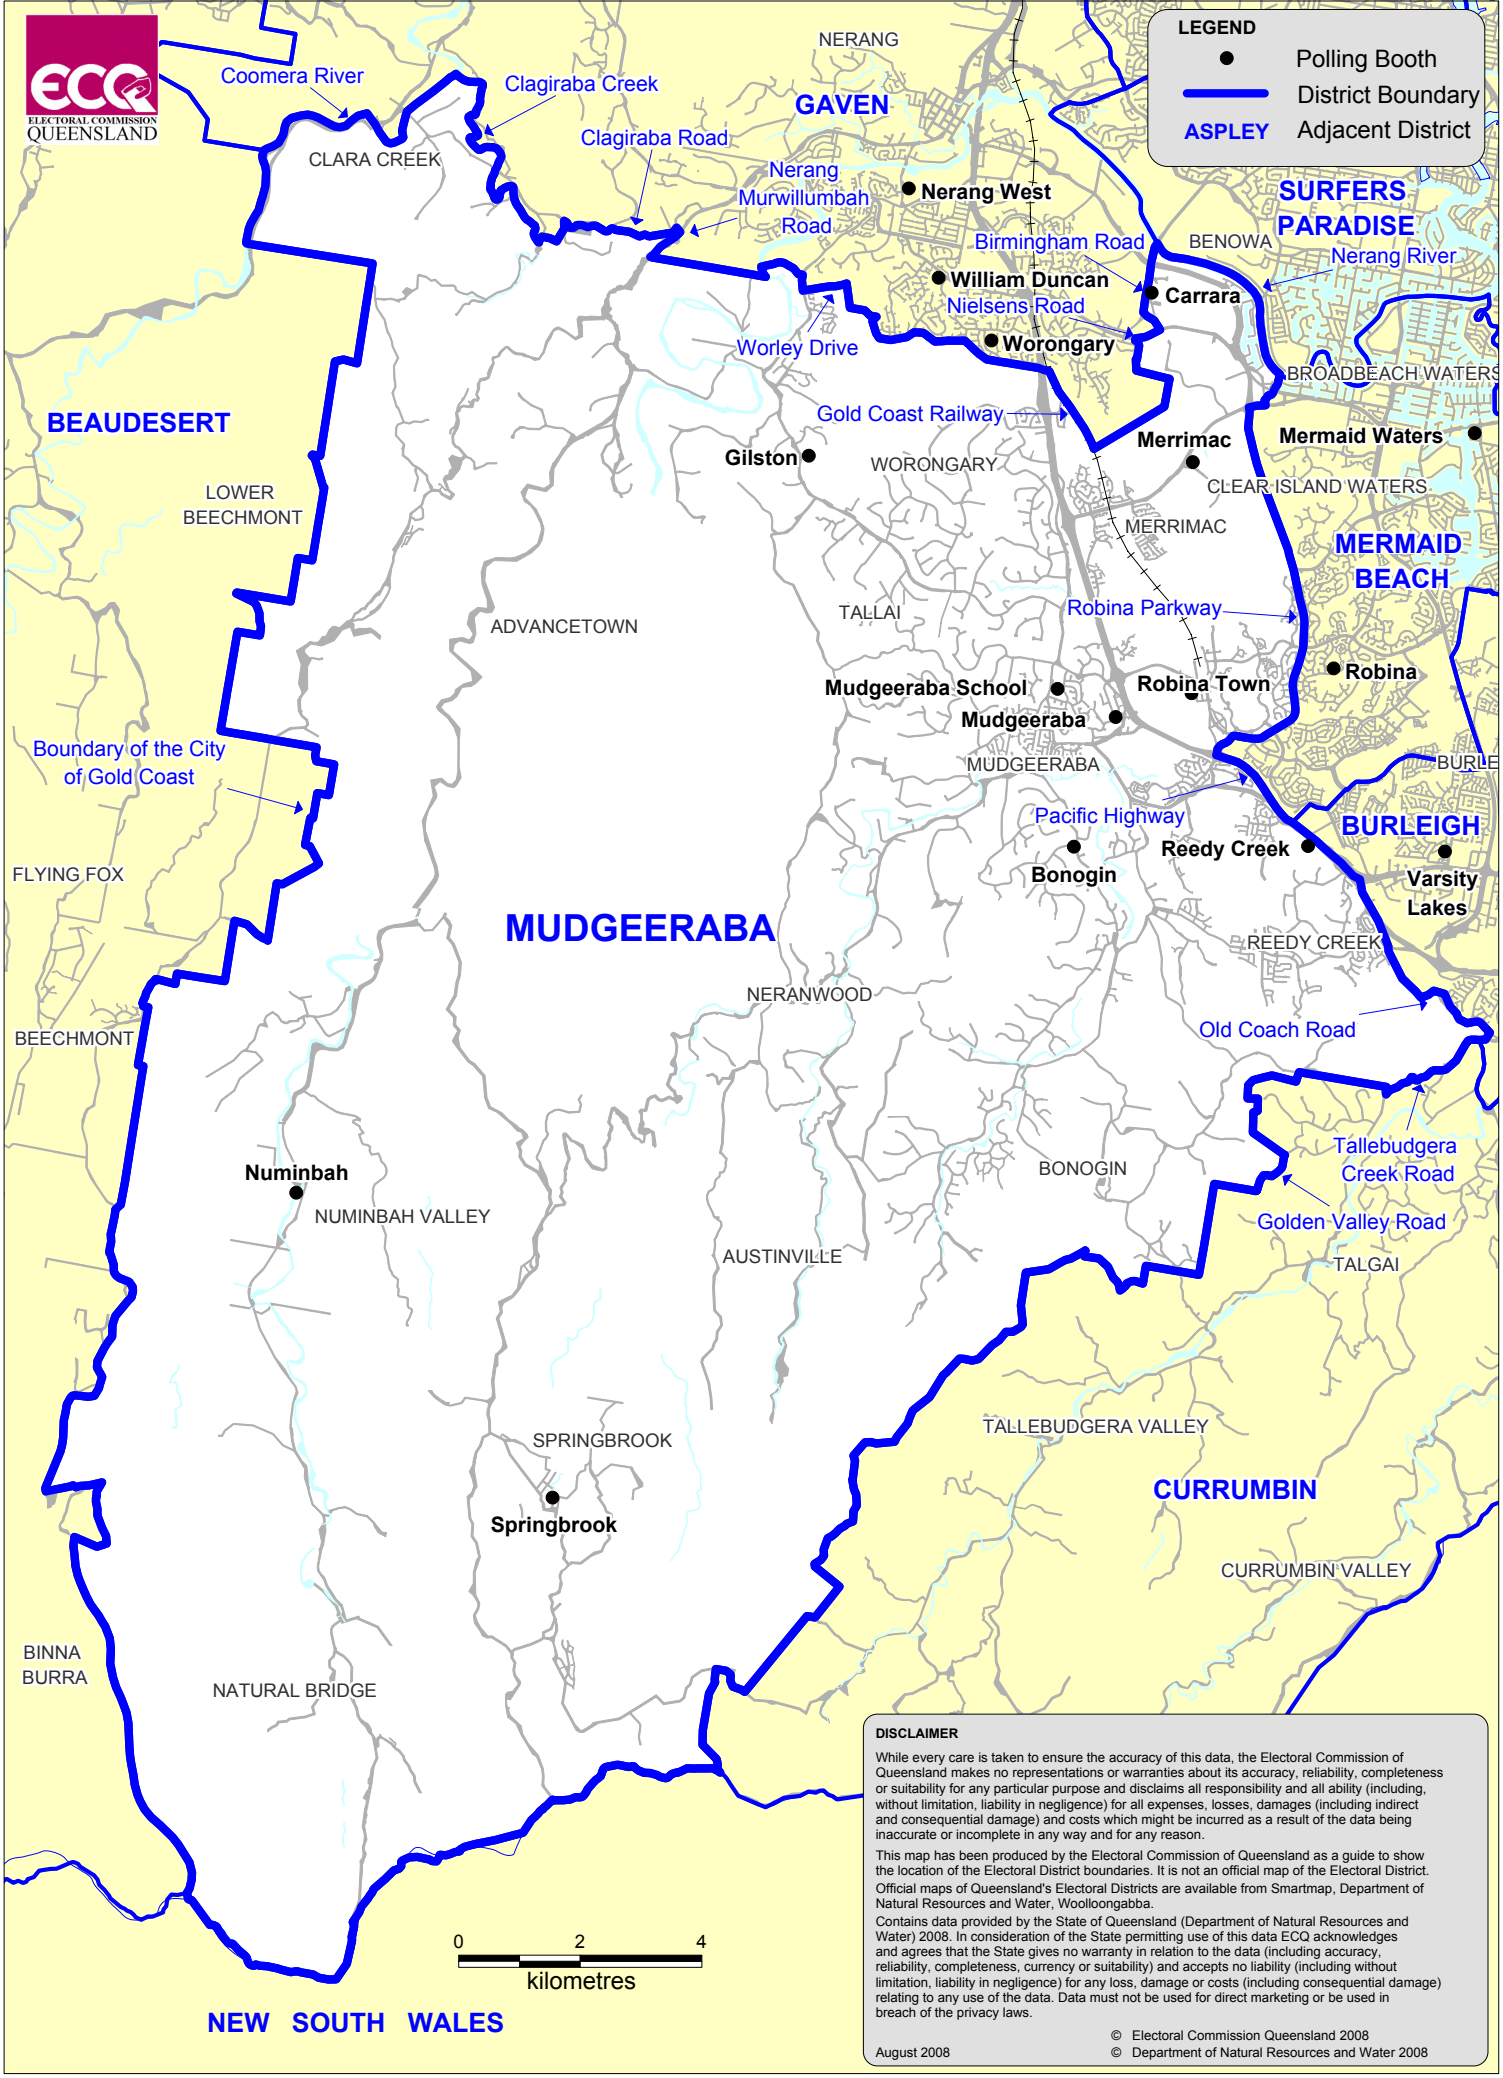

QUEENSLAND STATE ELECTION 2009 SHOWING POLLING BOOTH LOCATIONS
Mudgeeraba District Electors at Close of Roll: 28,710 No. of Booths: 17

LEGEND

- Polling Booth
- District Boundary
- ASPLEY Adjacent District

This map has been produced by the Electoral Commission of Queensland as a guide to show the location of the Electoral District boundaries. It is not an official map of the Electoral District. Official maps of Queensland's Electoral Districts are available from Smartmap, Department of Natural Resources and Water, Woollongabba.